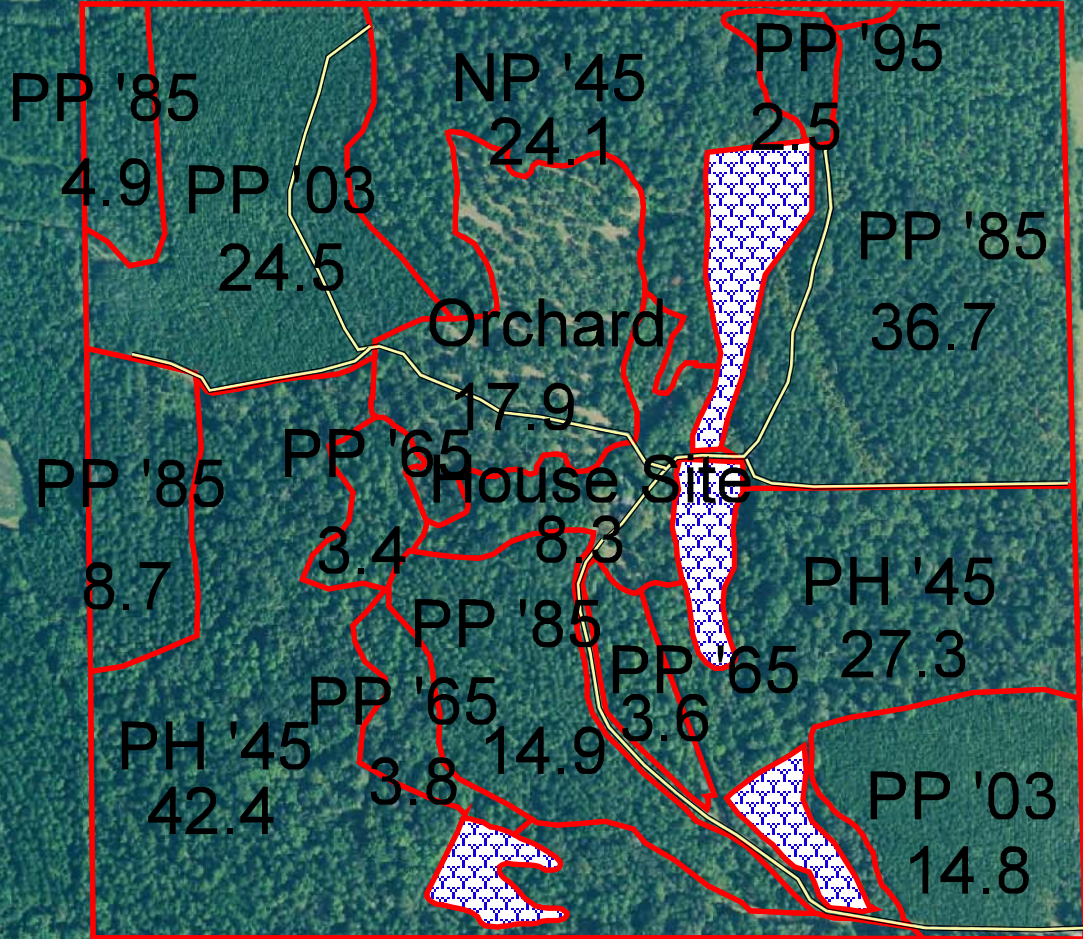

Warnell School of Forestry and Natural Resources
 The University of Georgia Foundation
 Terrell Tract
 Grady County Georgia
 House Tract 250 Acres

Legend

-  Woods Road
-  Paved Road
-  County Road
-  Ponds
-  Stands

Stand Type

Natural Pine	NP	24 acres
Planted Pine	PP	118 acres
Pine Hardwood	PH	70 acres
Pond		12 acres
Orchard		18 acres
House Site		8 acres

Terrell Lane