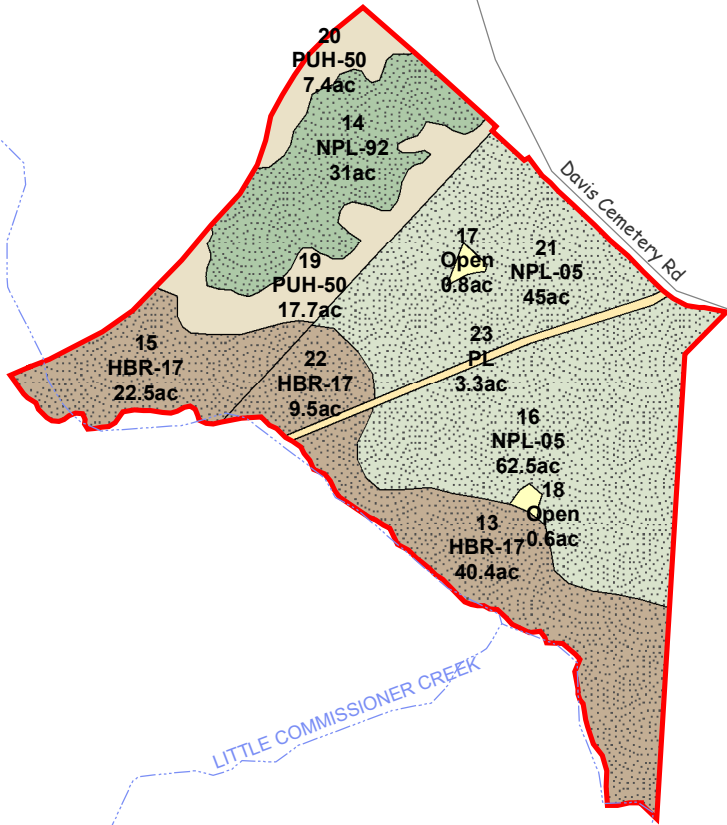

Cascadas de Agua Azul, LLC
Wilkinson Tract
Wilkinson County, GA
Total Survey Acres: 240.7

Legend

	Natural Pine Mrch		Hardwood Branch
	Natural Pine Pmrch		Open
	Pine Upland Hardwood		Pipe Line

Wilkinson

Dedrick Rd

Vinson Rd

Riley Cir

N 8th St

Edgar St

New St

Main St

Cir

Will St