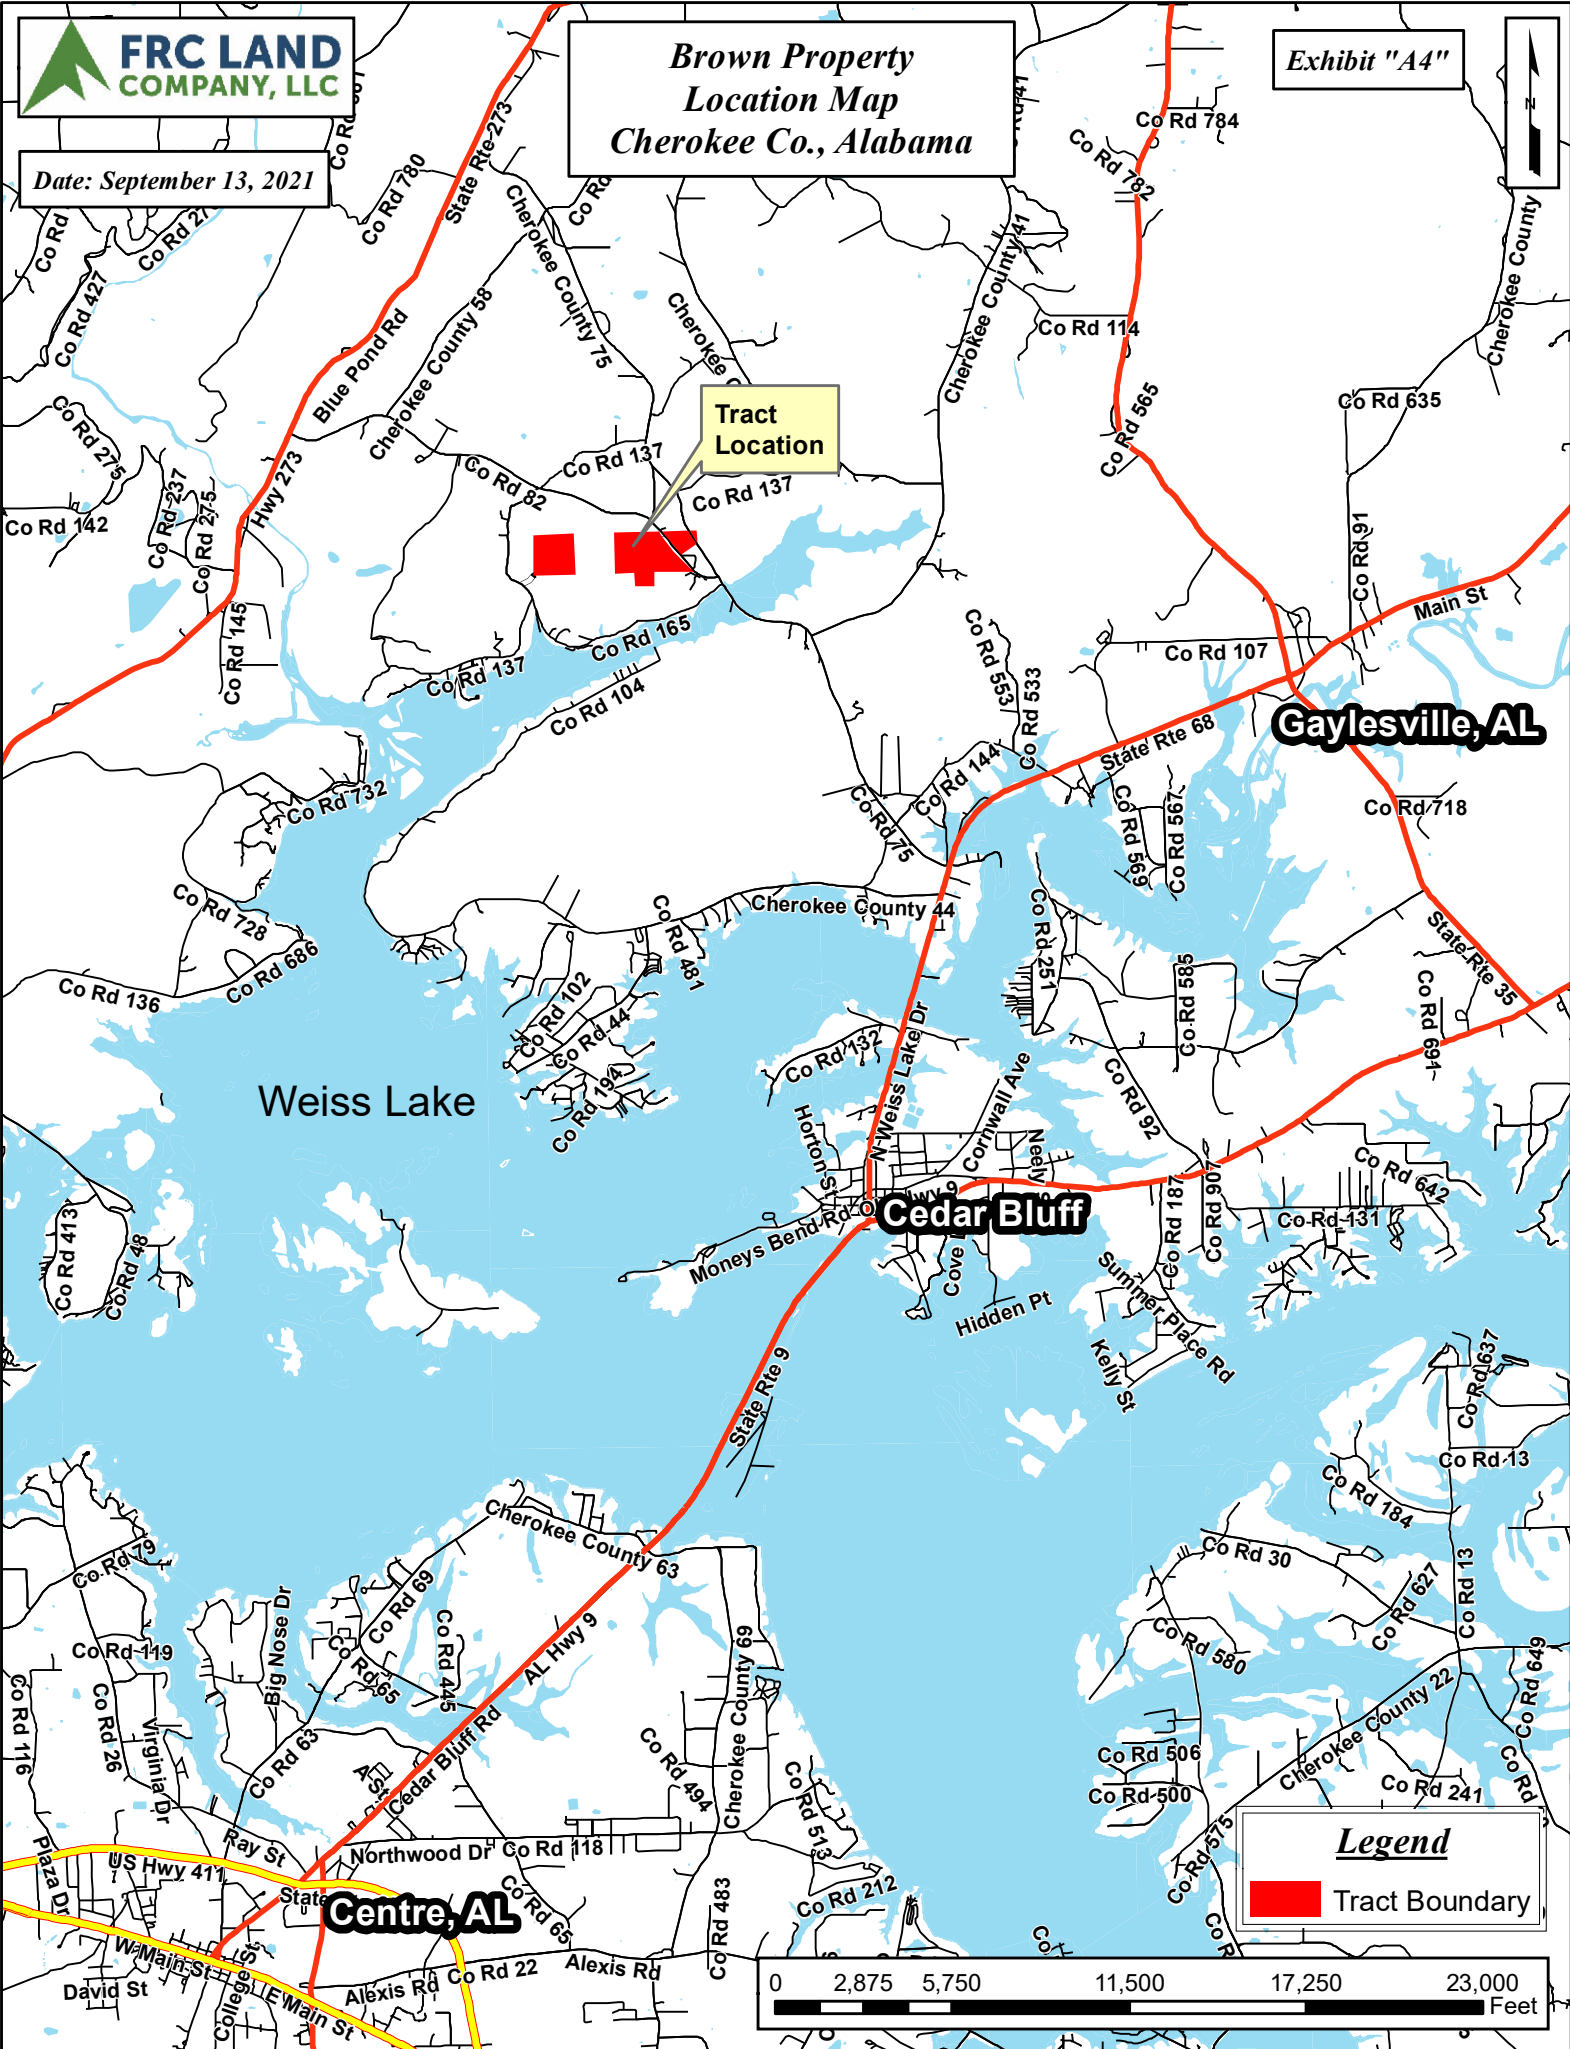

Brown Property Location Map Cherokee Co., Alabama

Exhibit "A4"

Date: September 13, 2021

Tract Location

Gaylesville, AL

Cedar Bluff

Centre, AL

Legend

 Tract Boundary