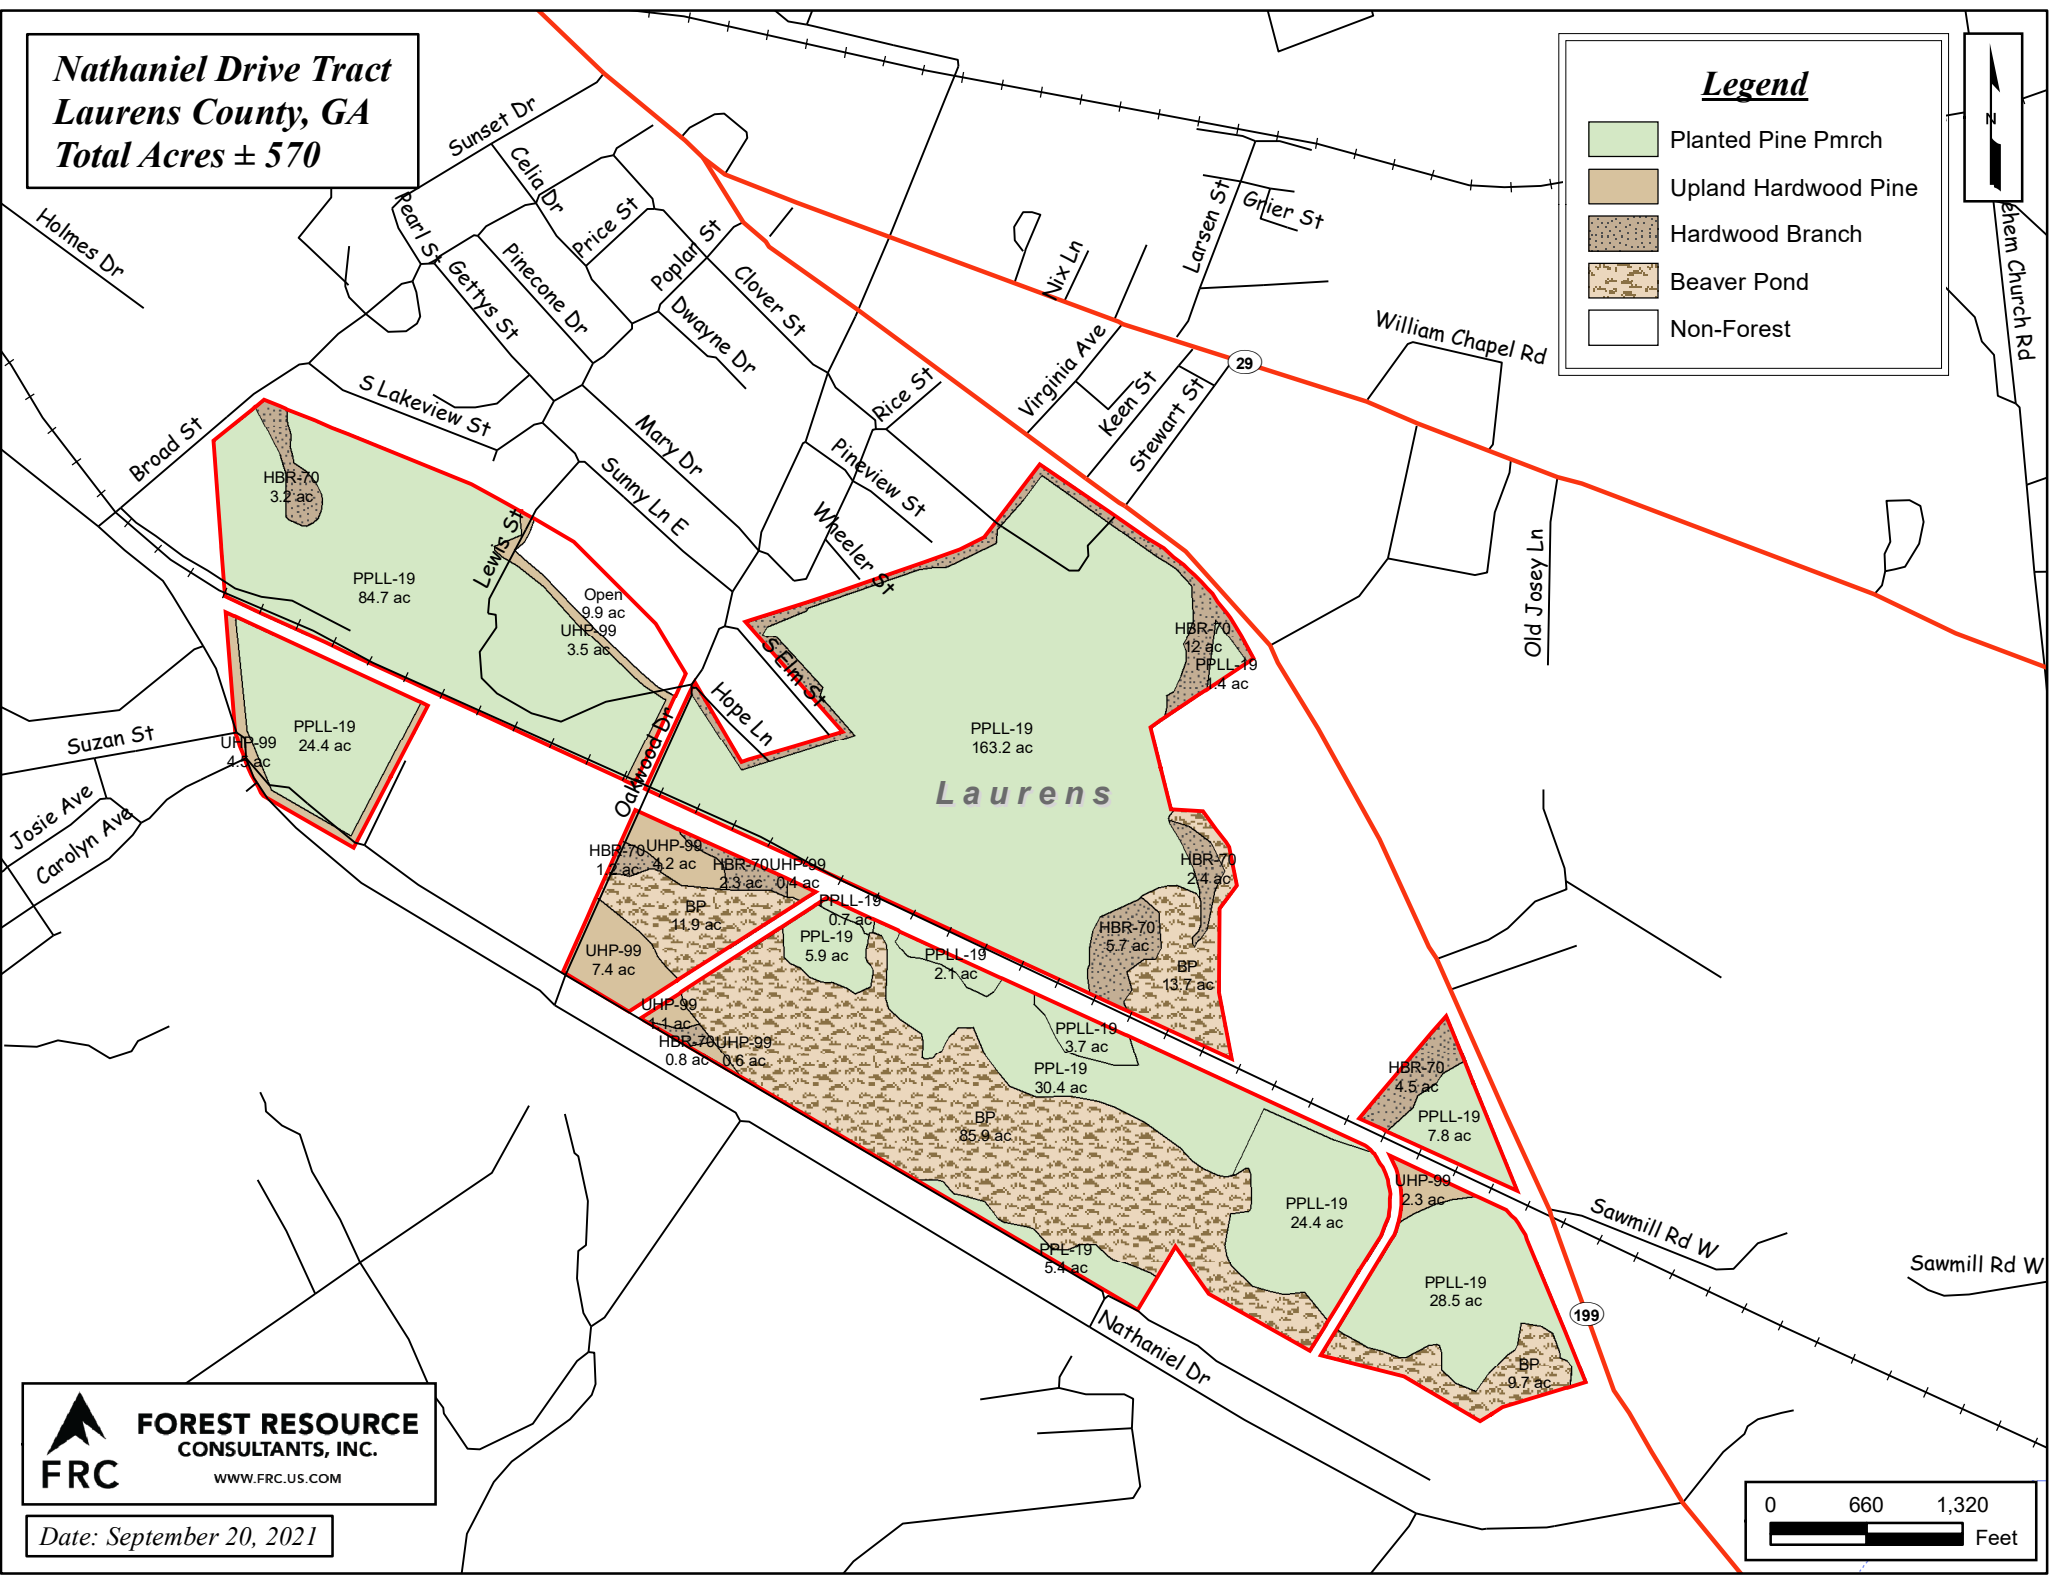

Nathaniel Drive Tract
Laurens County, GA
Total Acres ± 570

Legend

-  Planted Pine Pmrch
-  Upland Hardwood Pine
-  Hardwood Branch
-  Beaver Pond
-  Non-Forest

FRC
FOREST RESOURCE CONSULTANTS, INC.
 WWW.FRC.US.COM

Date: September 20, 2021