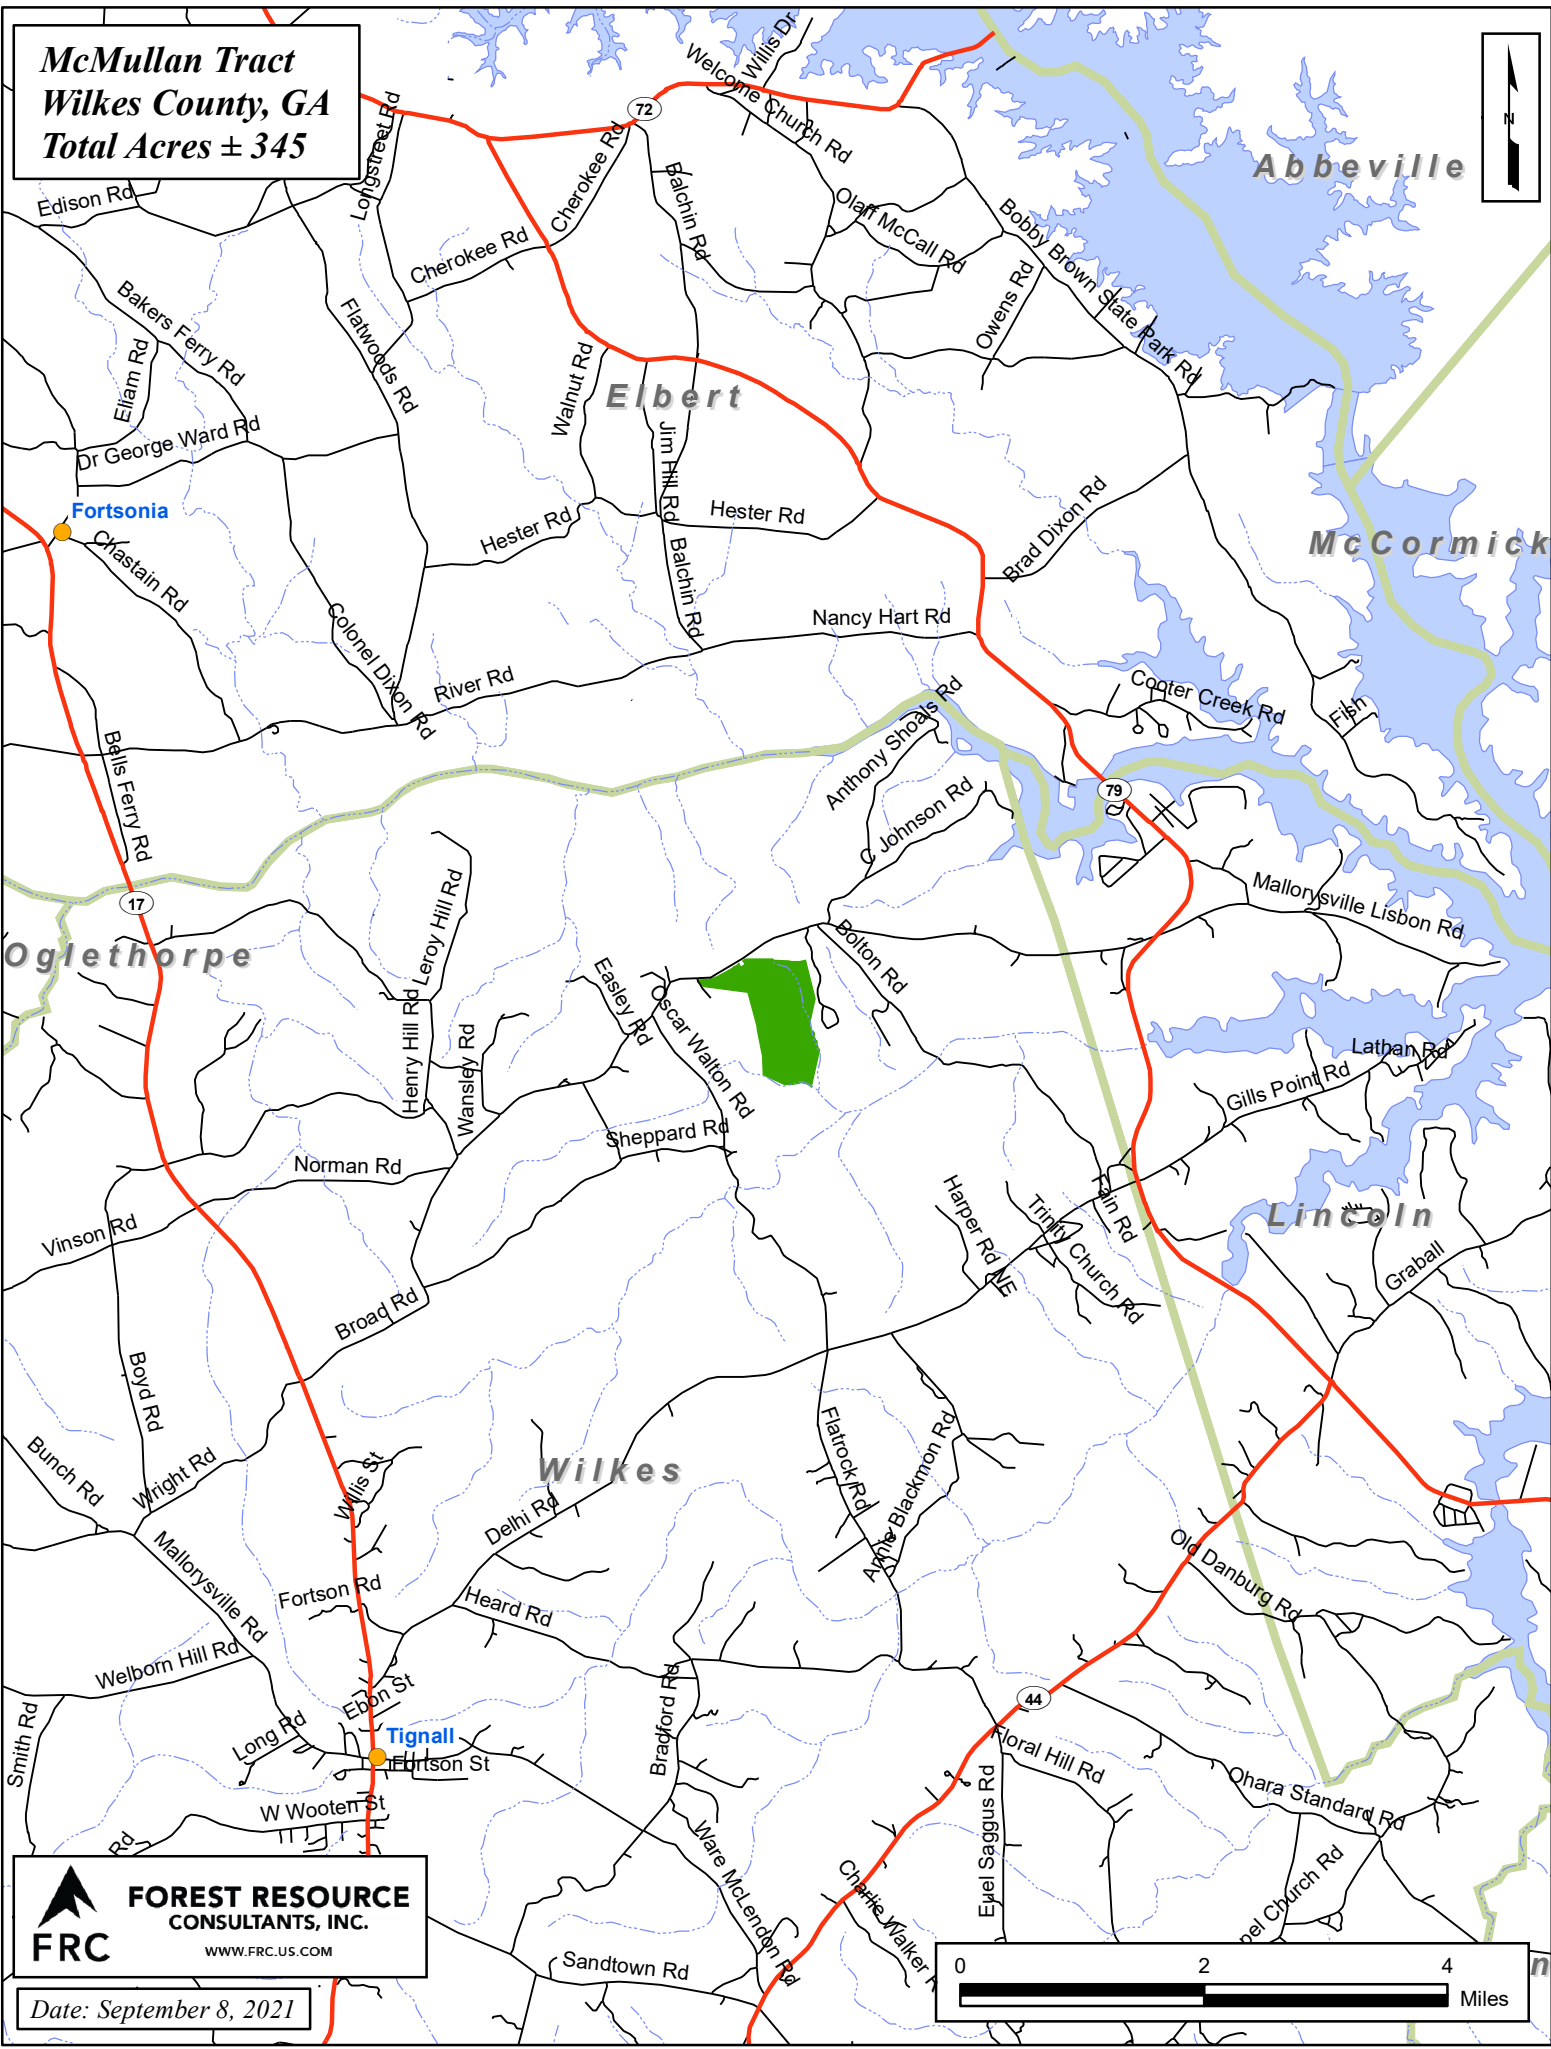

McMullan Tract
Wilkes County, GA
Total Acres ± 345

 **FOREST RESOURCE CONSULTANTS, INC.**
WWW.FRC.US.COM

Date: September 8, 2021