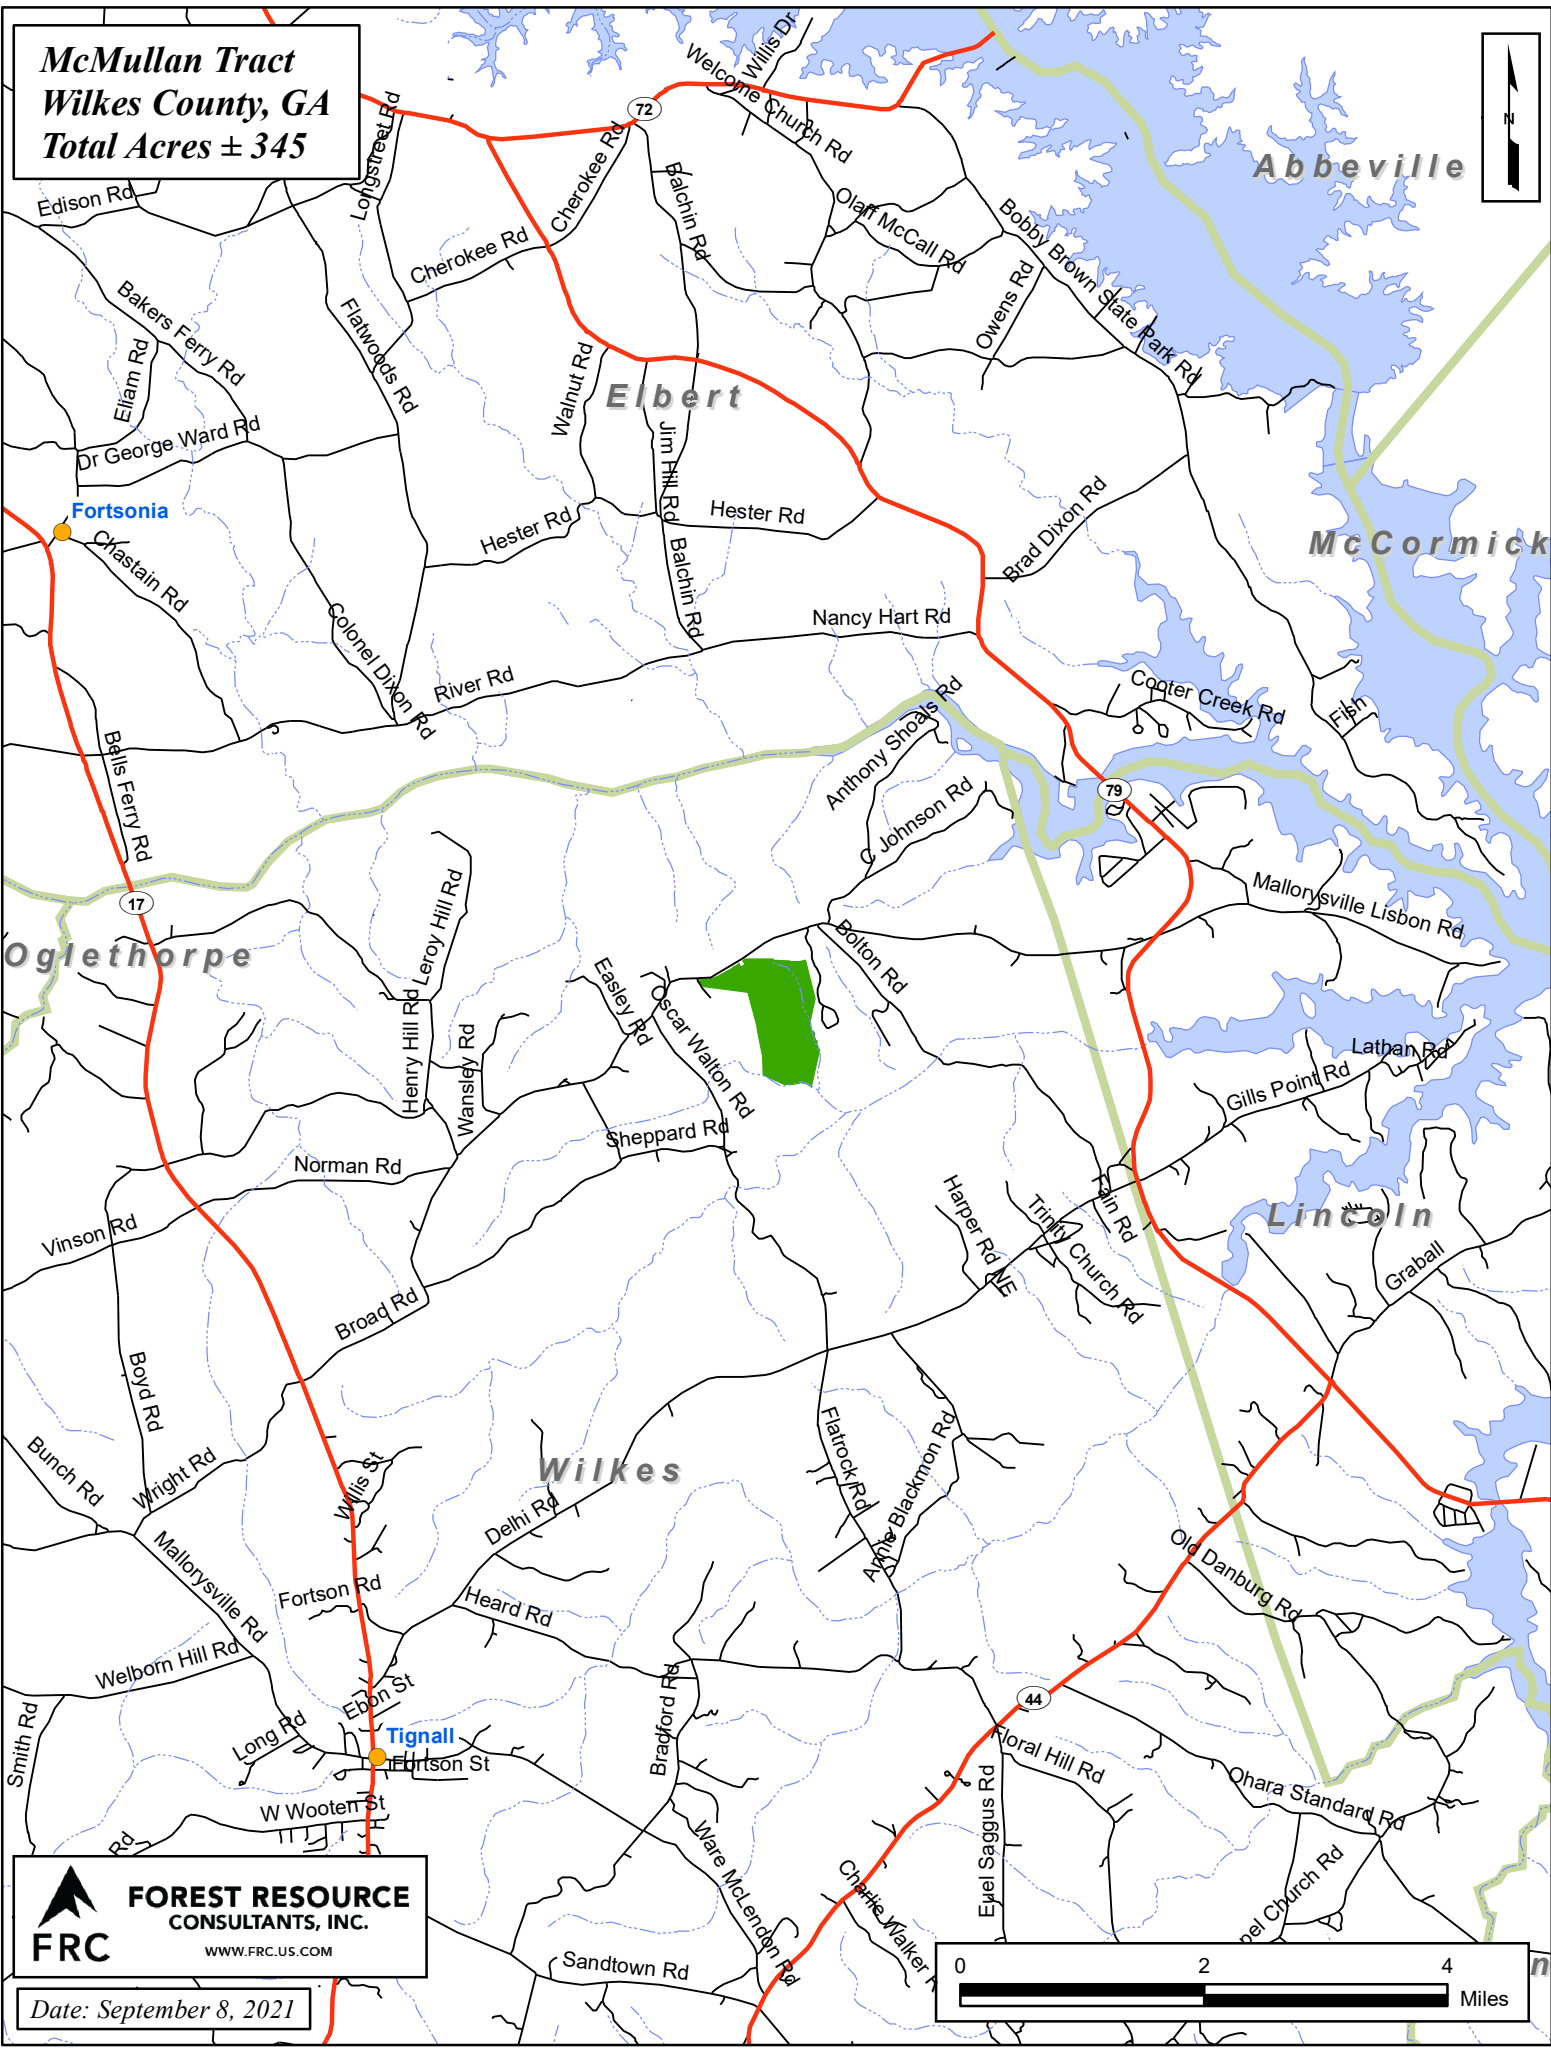

McMullan Tract
Wilkes County, GA
Total Acres ± 345

 **FOREST RESOURCE CONSULTANTS, INC.**
WWW.FRC.US.COM

Date: September 8, 2021