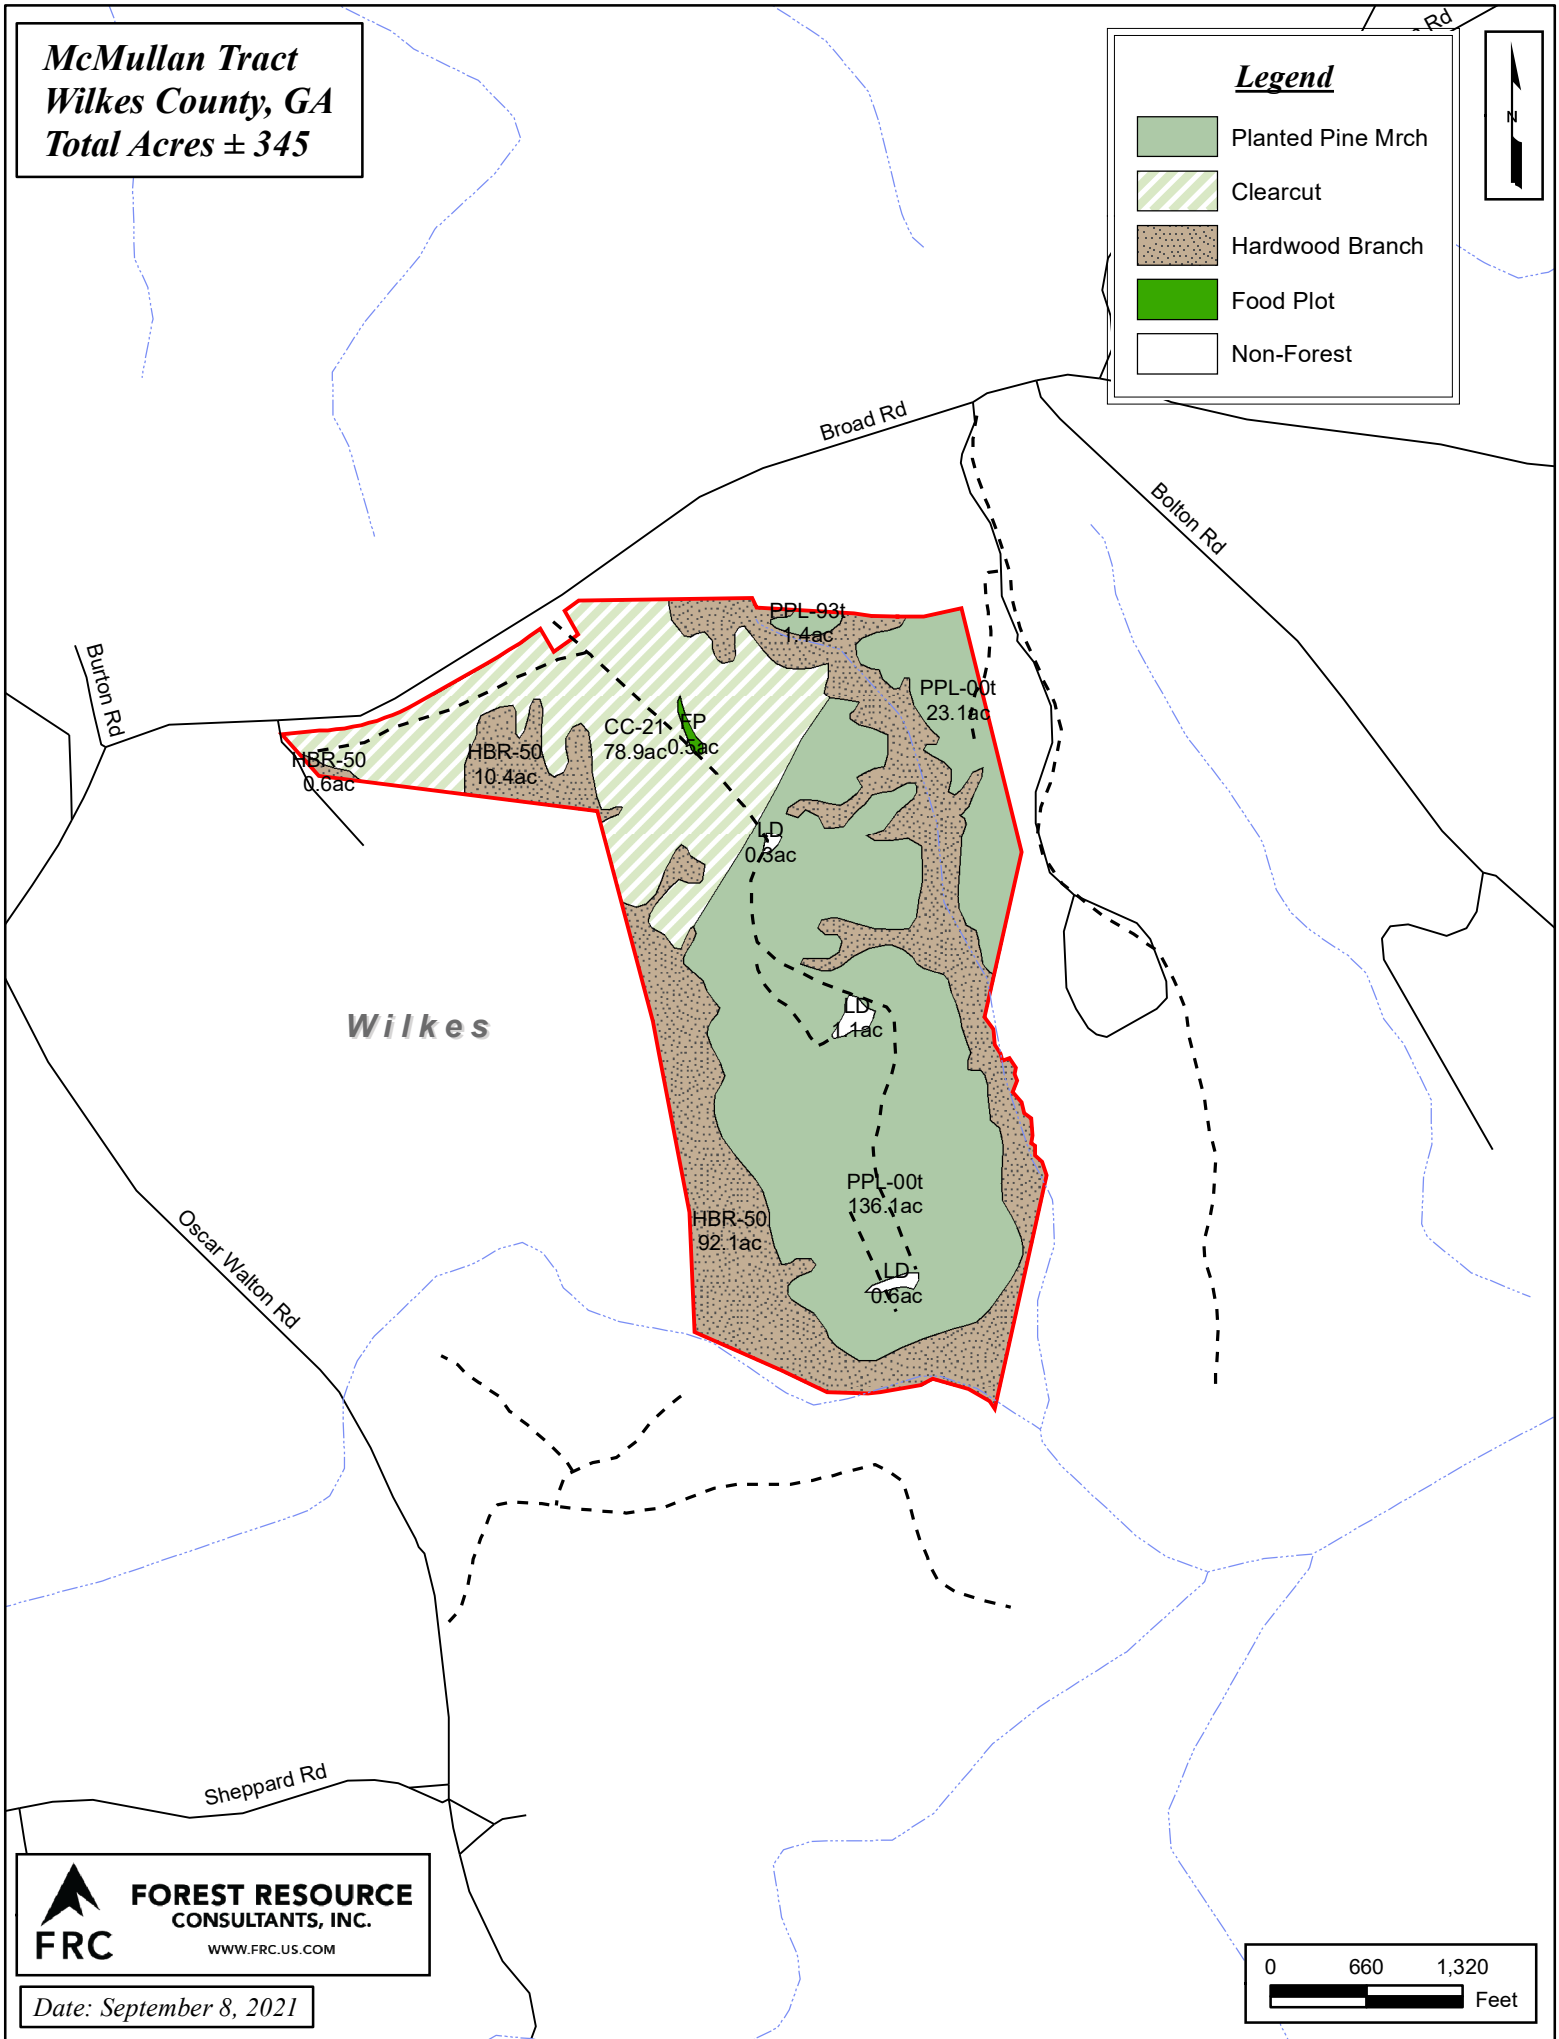

McMullan Tract
Wilkes County, GA
Total Acres ± 345

Legend

-  Planted Pine Mrch
-  Clearcut
-  Hardwood Branch
-  Food Plot
-  Non-Forest

 **FOREST RESOURCE CONSULTANTS, INC.**
 WWW.FRC.US.COM

Date: September 8, 2021