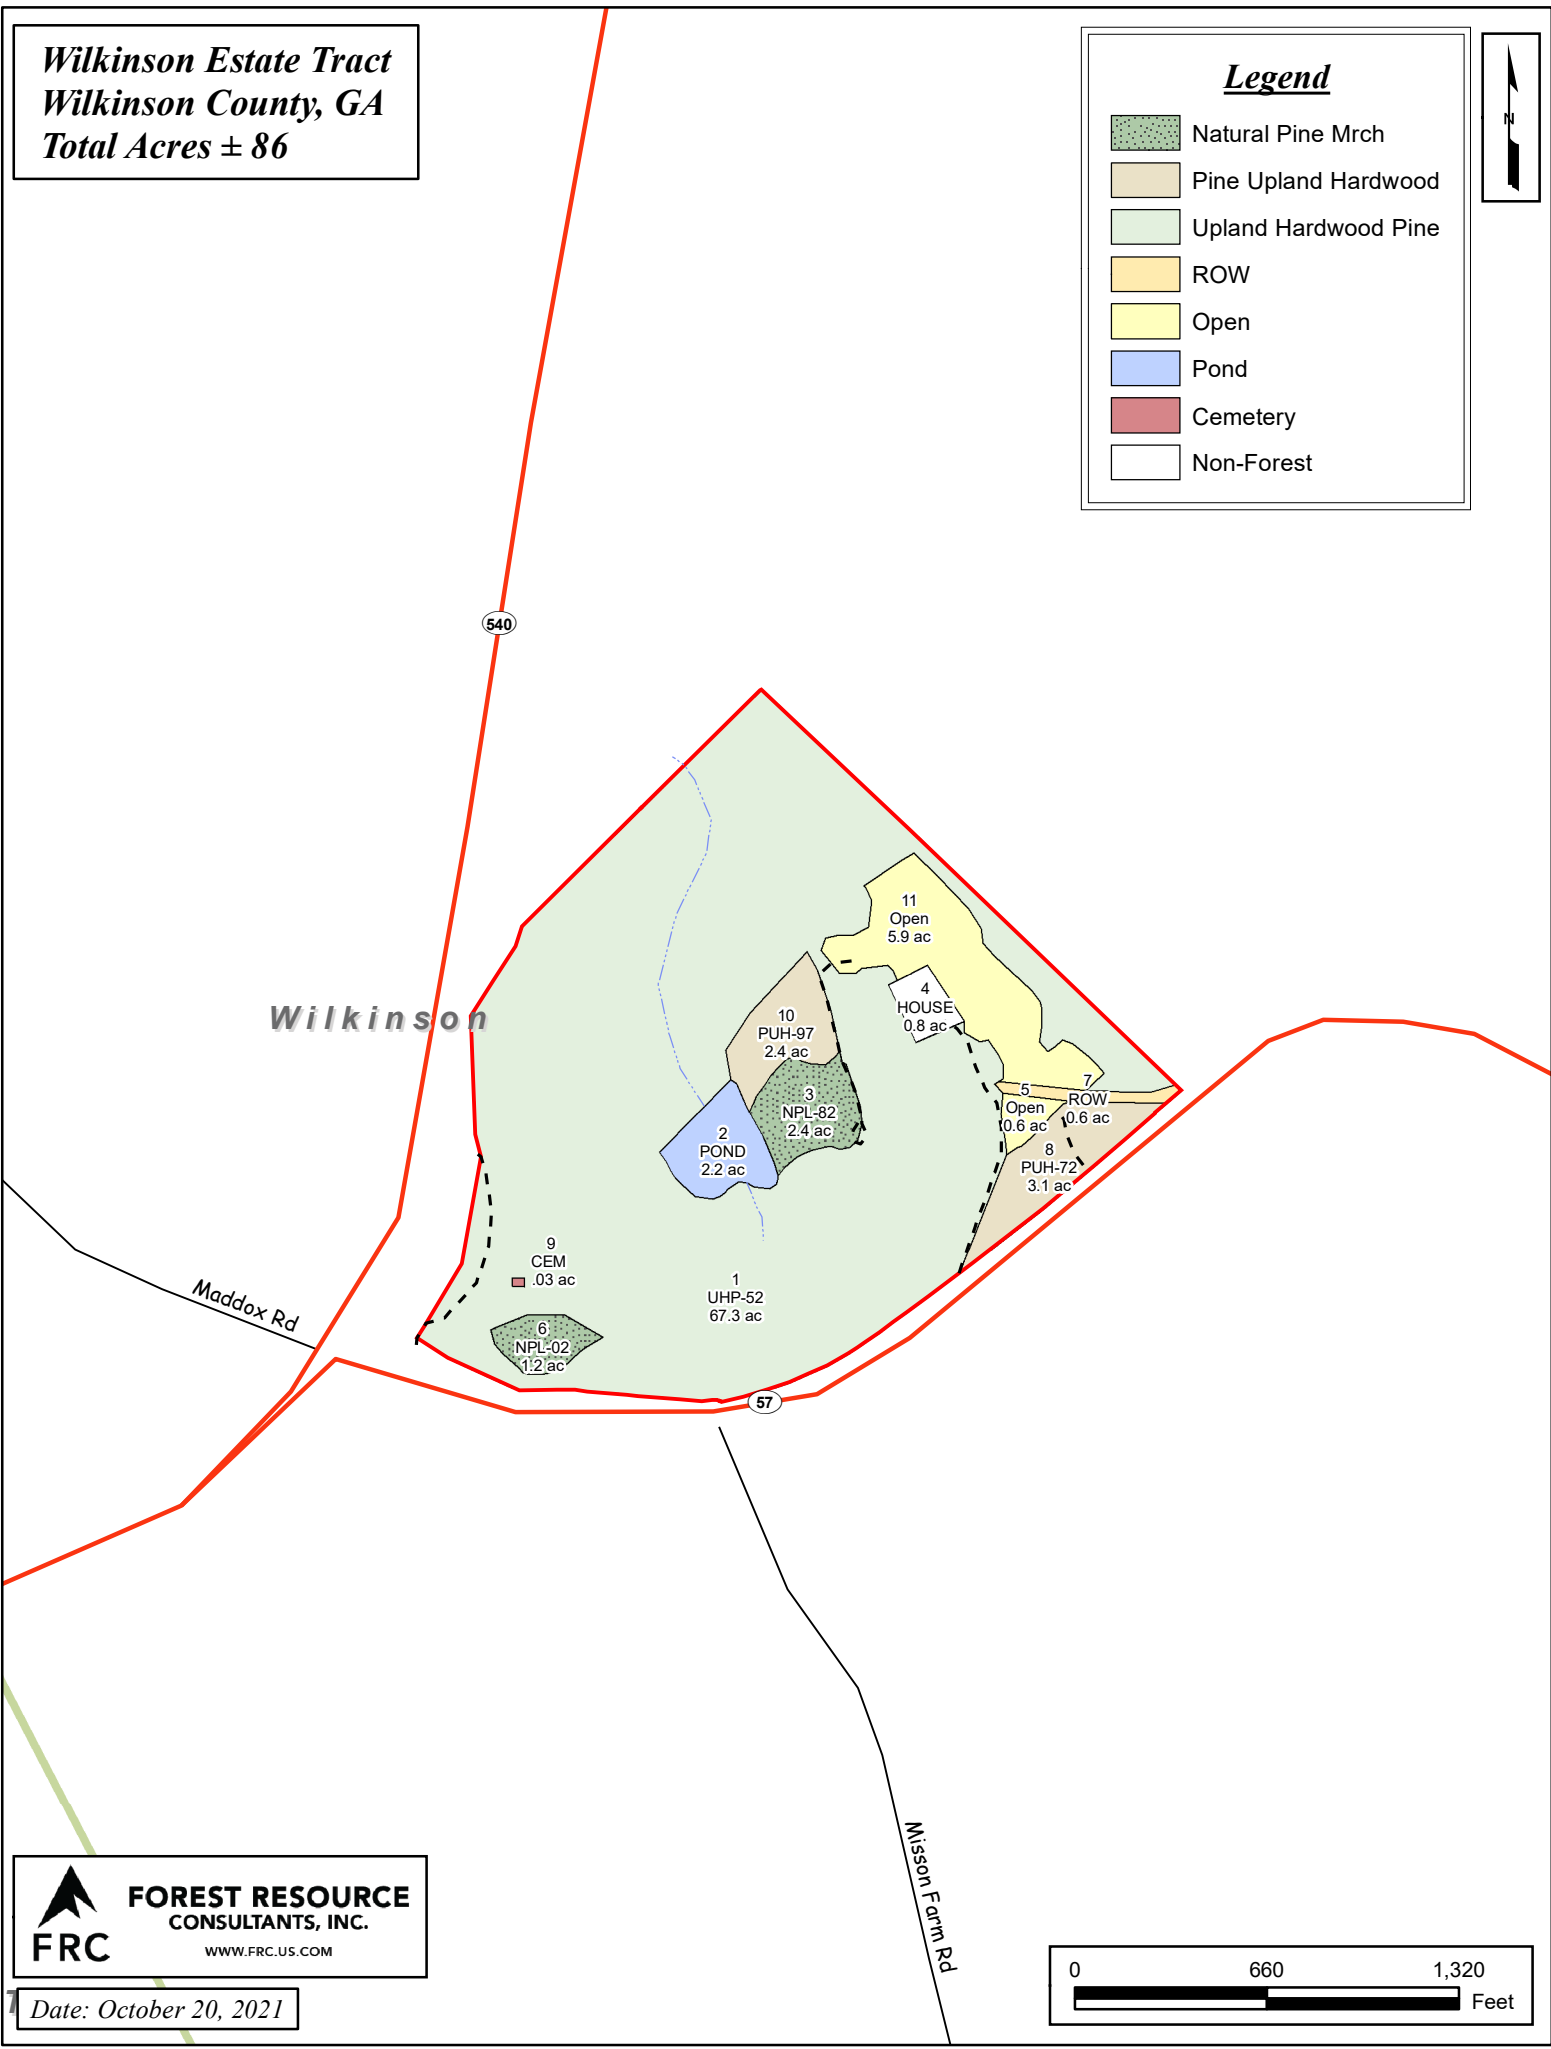

Wilkinson Estate Tract
Wilkinson County, GA
Total Acres ± 86

Legend

-  Natural Pine Mrch
-  Pine Upland Hardwood
-  Upland Hardwood Pine
-  ROW
-  Open
-  Pond
-  Cemetery
-  Non-Forest

FRC FOREST RESOURCE CONSULTANTS, INC.
 WWW.FRC.US.COM