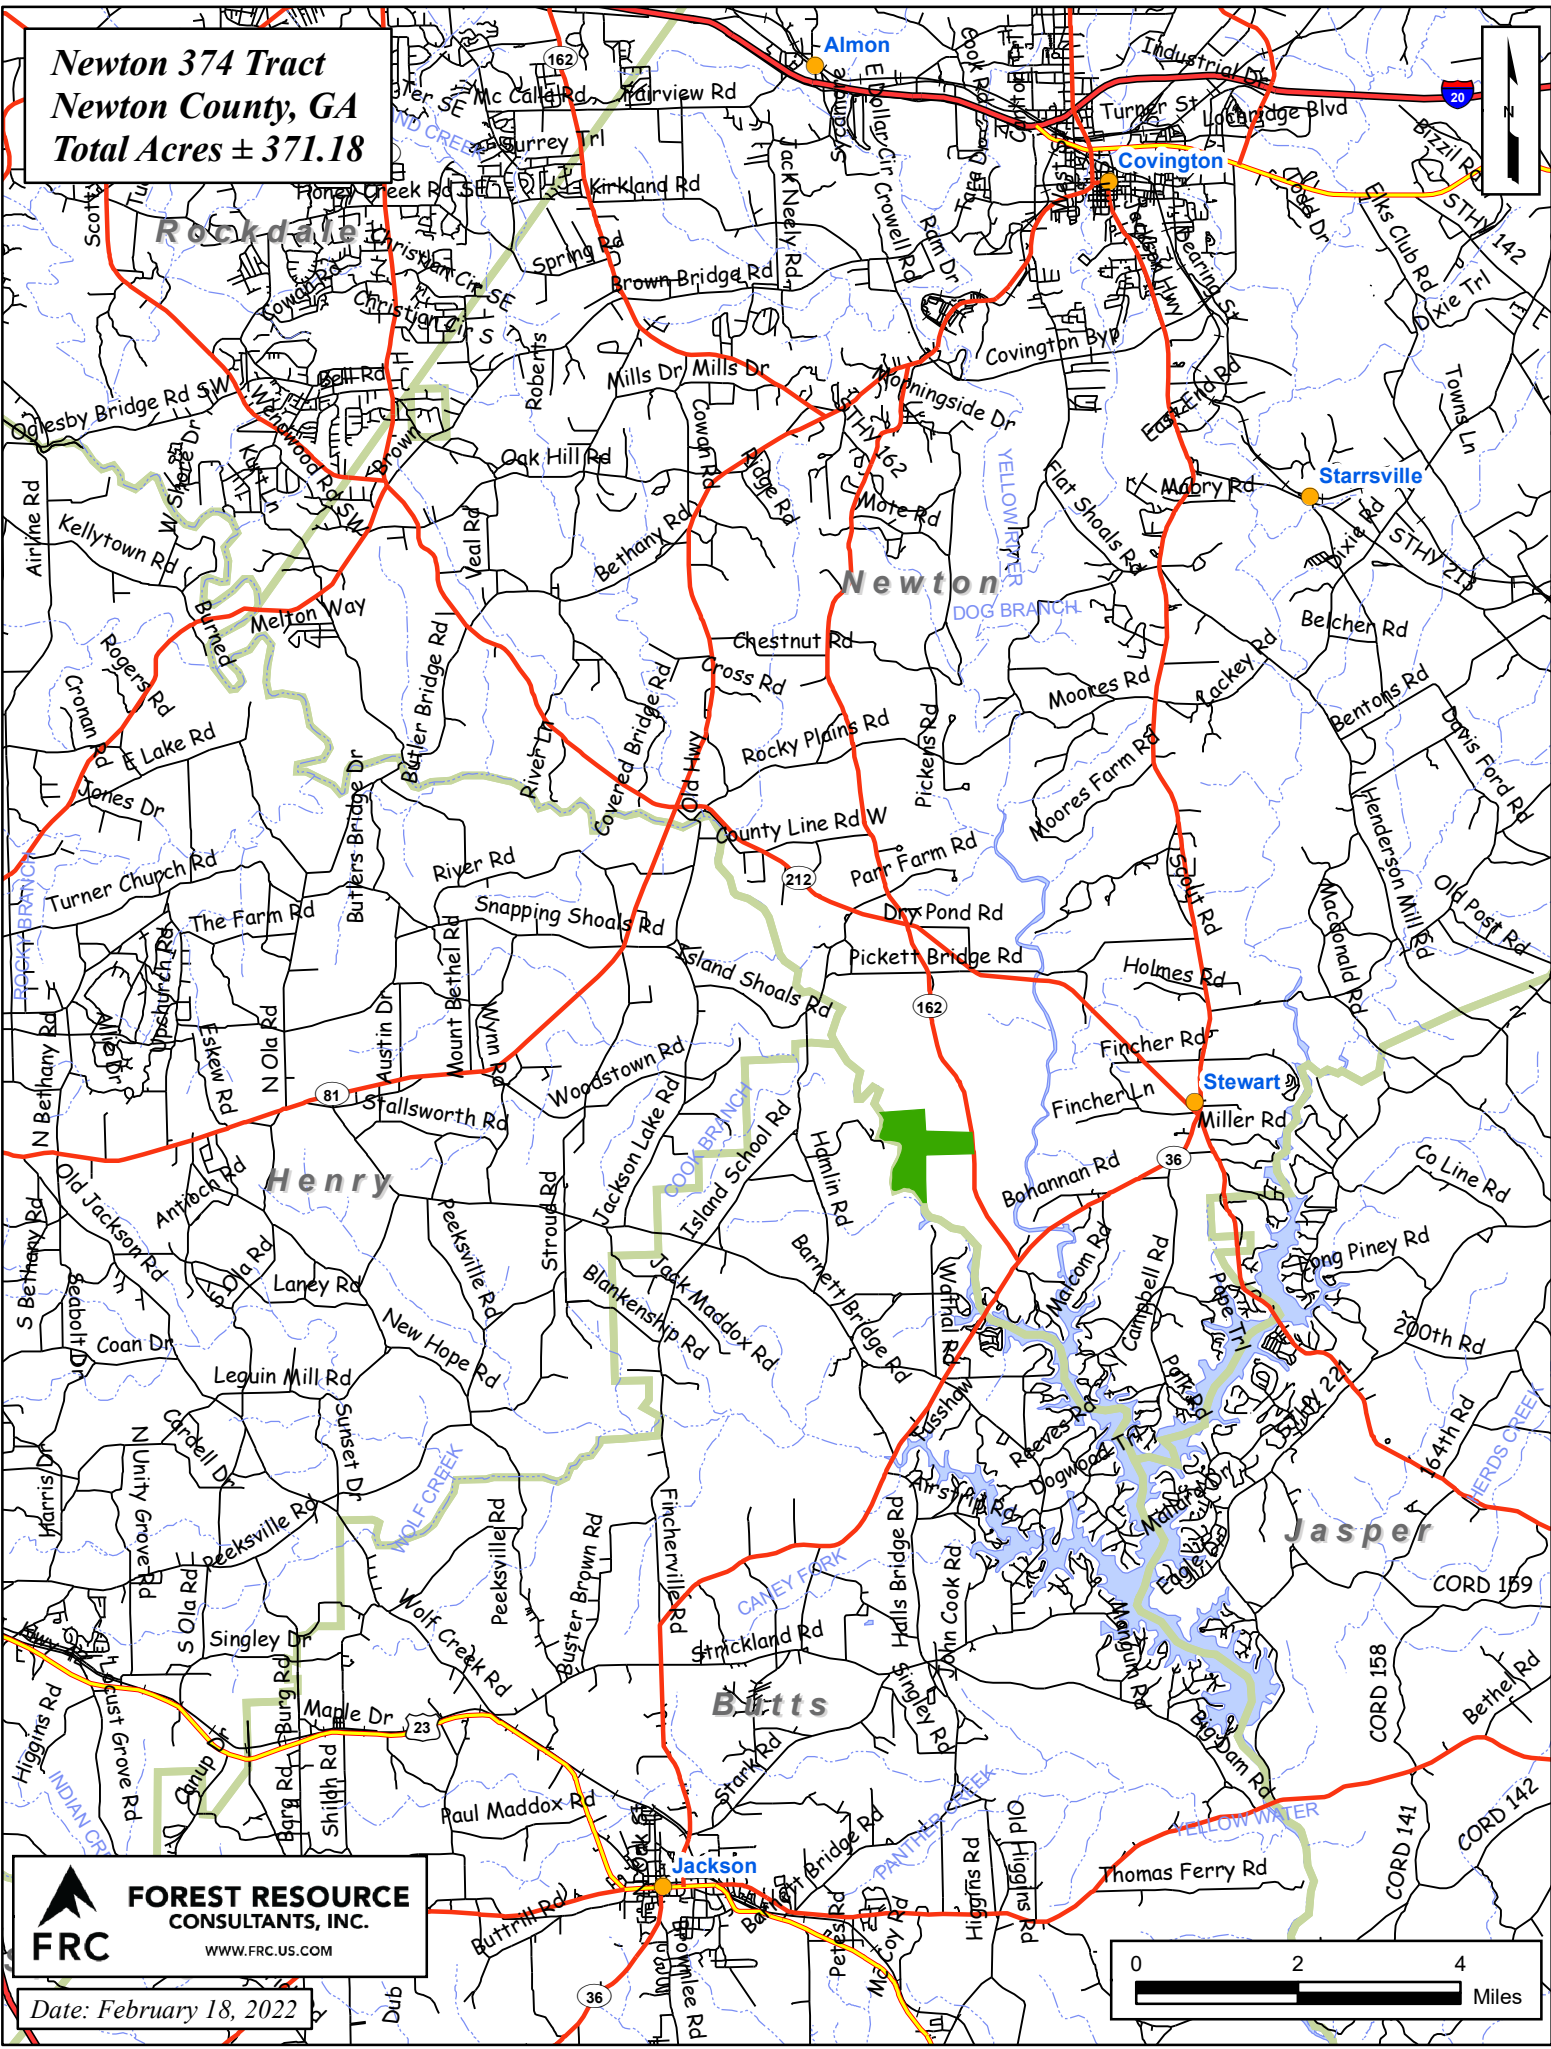

**Newton 374 Tract**  
**Newton County, GA**  
**Total Acres ± 371.18**

 **FOREST RESOURCE CONSULTANTS, INC.**  
WWW.FRC.US.COM

Date: February 18, 2022