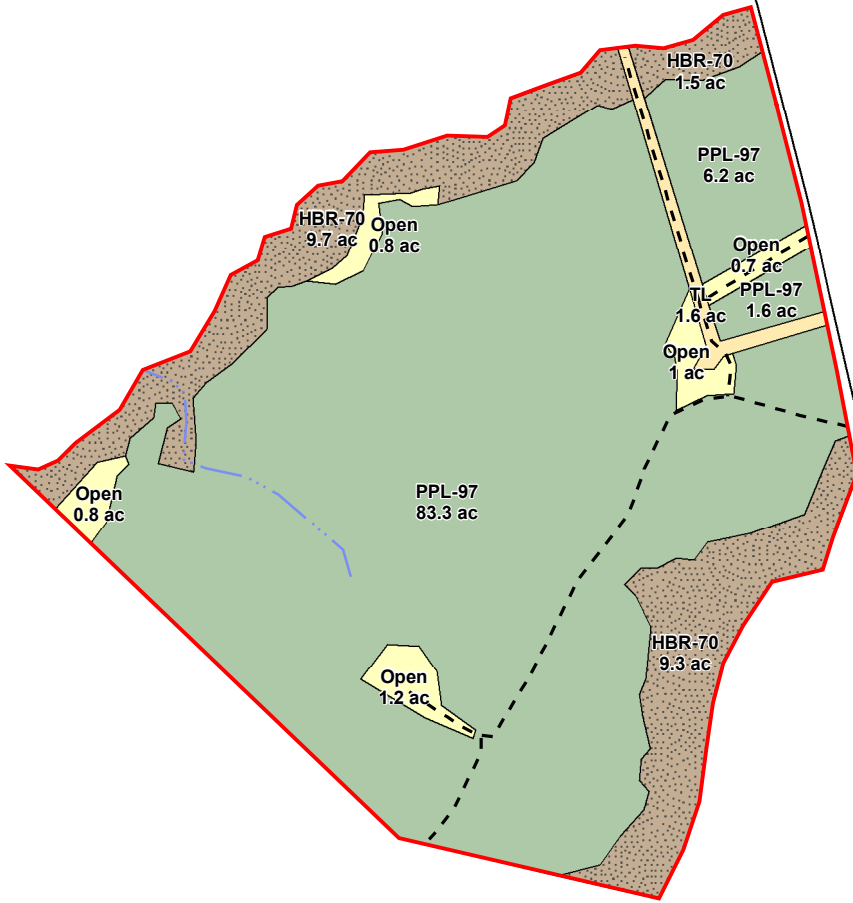

Hancock 119 Tract
Hancock County, GA
Total Acres ± 117.52

Legend

- Planted Pine Mrch
- Hardwood Branch
- ROW
- Open

Hancock

STHY 248

Date: February 18, 2022