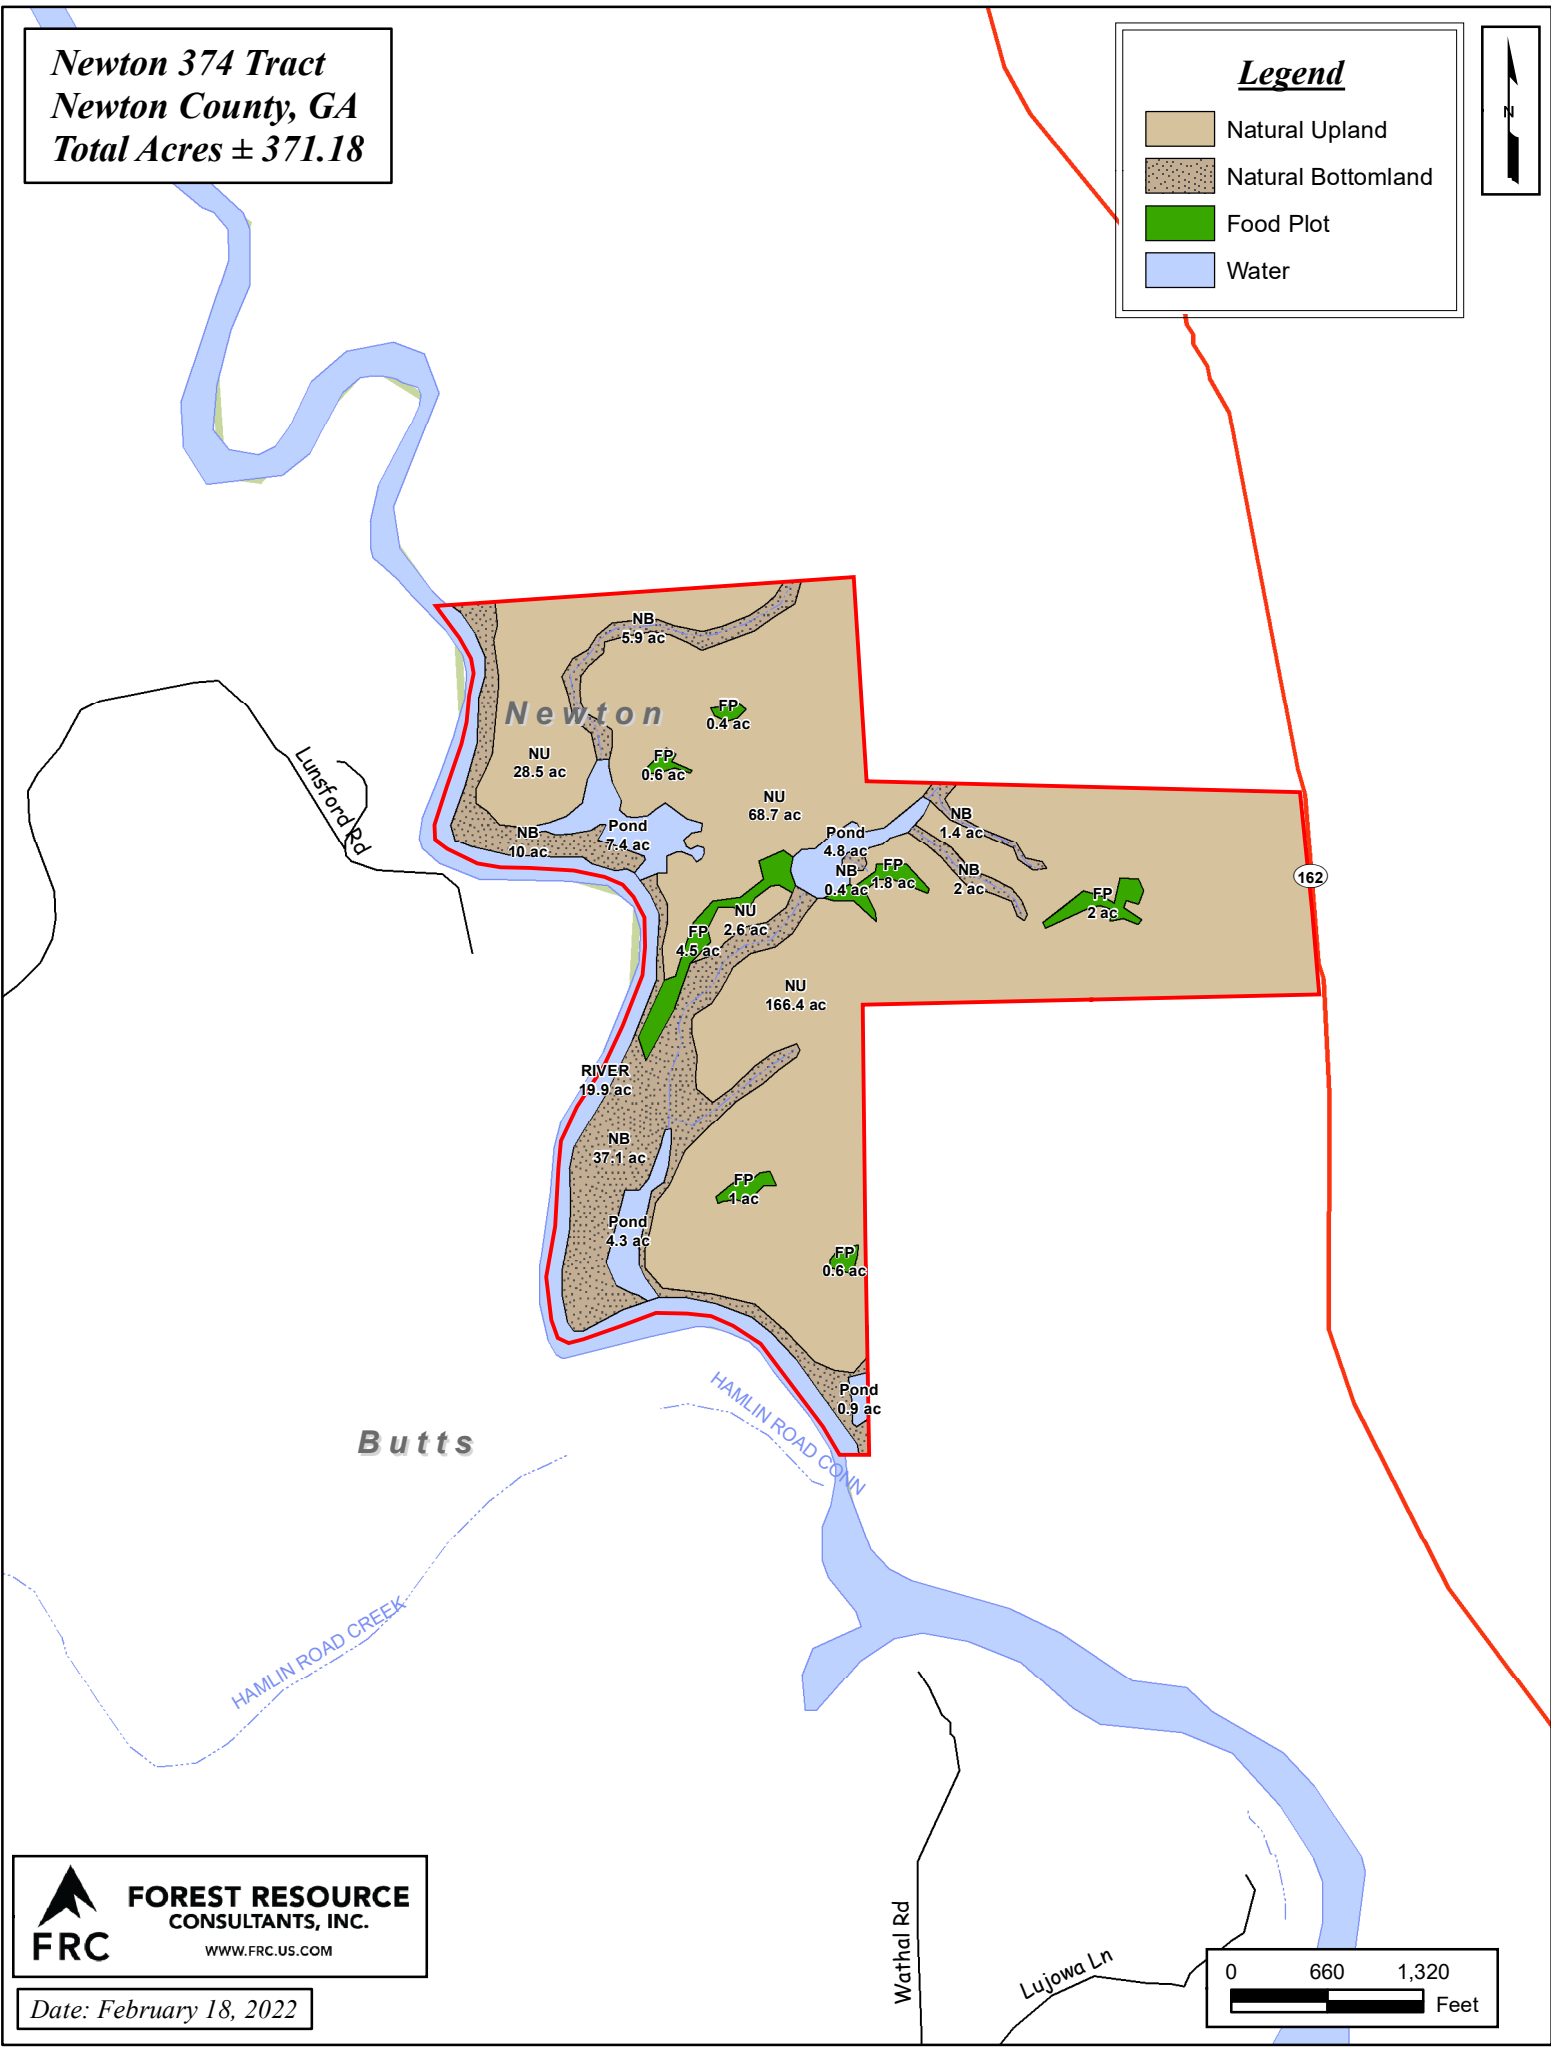

Newton 374 Tract
Newton County, GA
Total Acres ± 371.18

Legend

-  Natural Upland
-  Natural Bottomland
-  Food Plot
-  Water

Newton

Butts

FOREST RESOURCE CONSULTANTS, INC.
 WWW.FRC.US.COM

Date: February 18, 2022