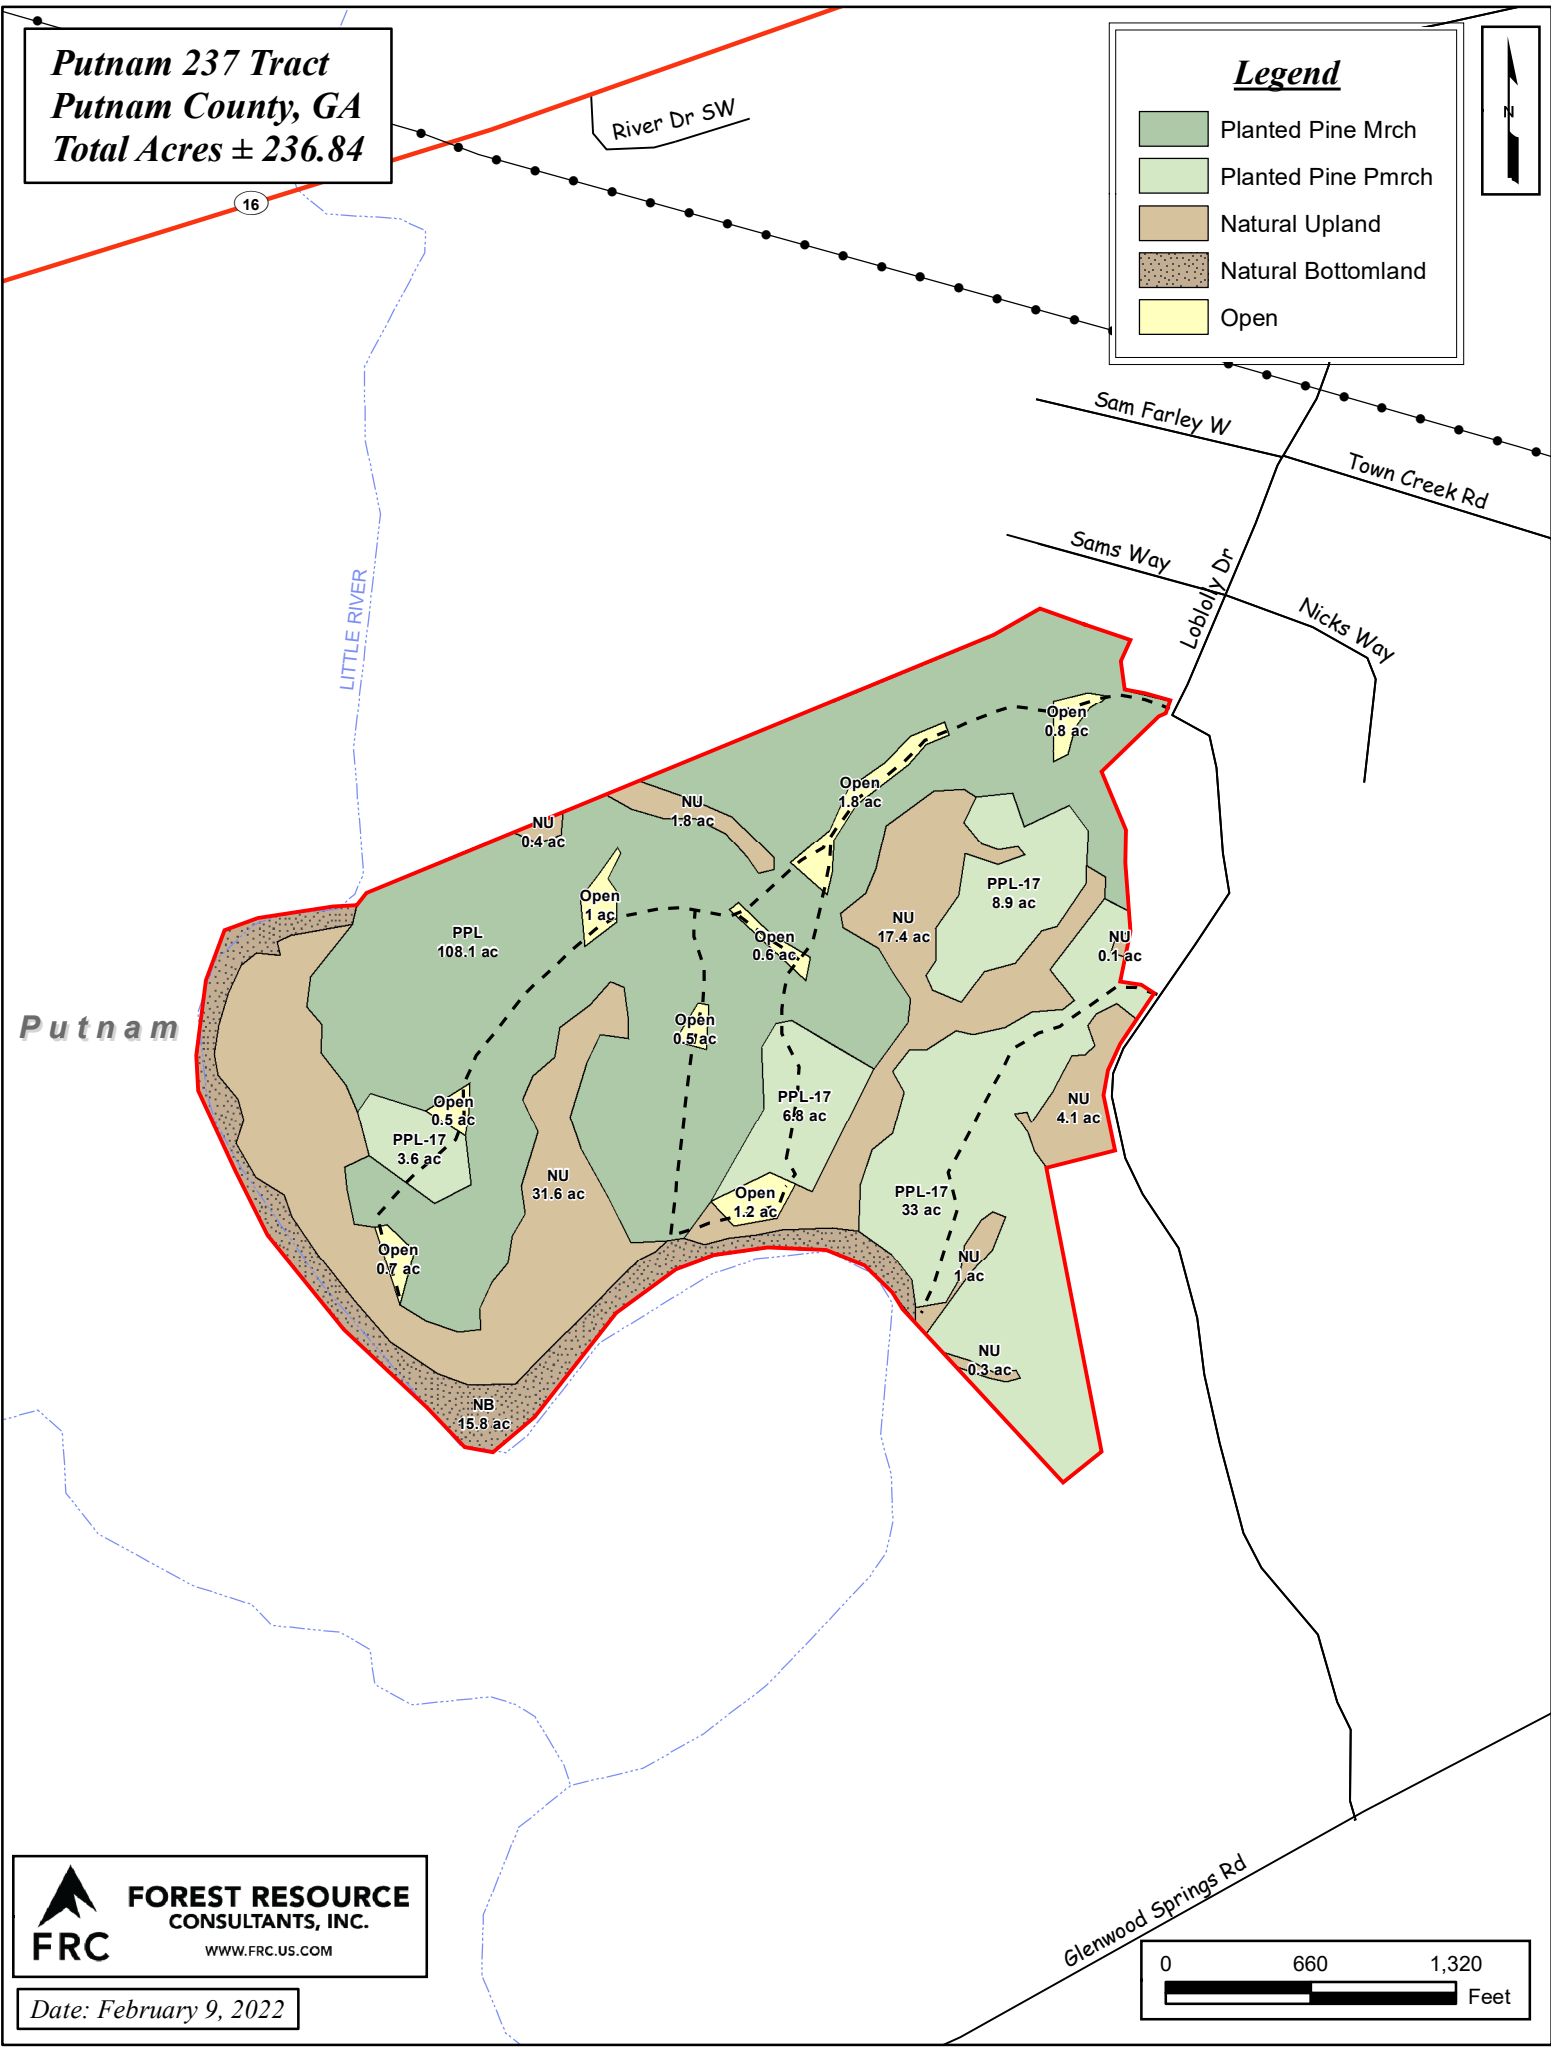

Putnam 237 Tract
Putnam County, GA
Total Acres ± 236.84

Legend

- Planted Pine Mrch
- Planted Pine Pmrch
- Natural Upland
- Natural Bottomland
- Open

Putnam

FRC FOREST RESOURCE CONSULTANTS, INC.
 WWW.FRC.US.COM

Date: February 9, 2022