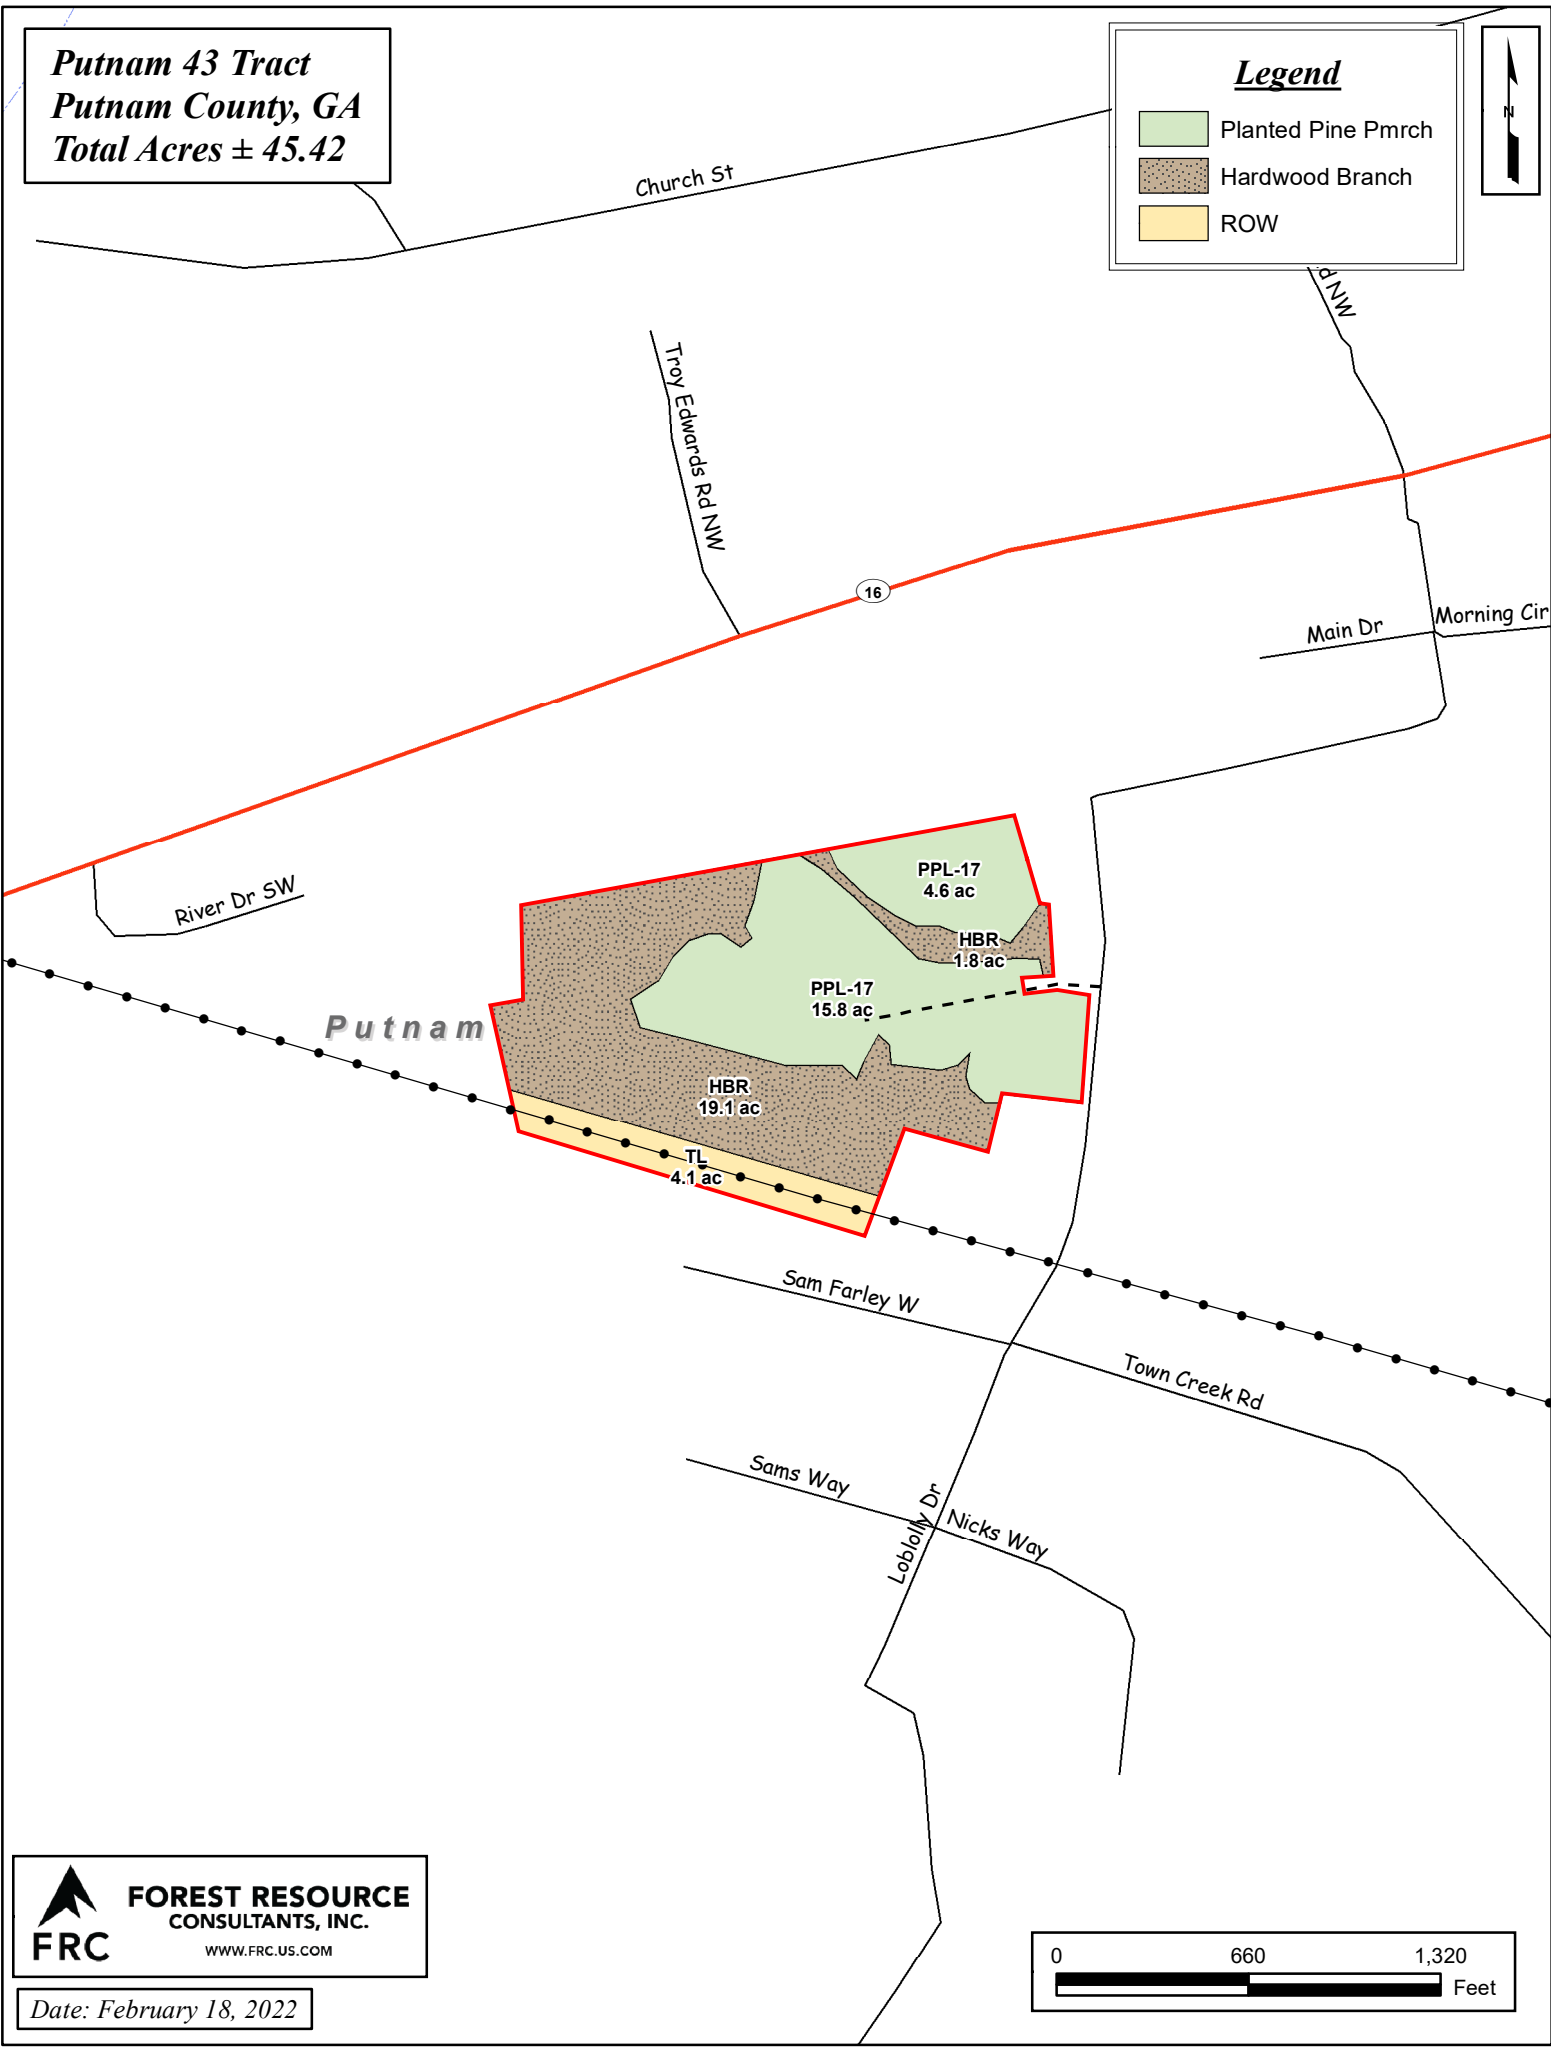

**Putnam 43 Tract**  
**Putnam County, GA**  
**Total Acres ± 45.42**

**Legend**

- Planted Pine Pmrch
- Hardwood Branch
- ROW

**FRC** FOREST RESOURCE CONSULTANTS, INC.  
 WWW.FRC.US.COM

Date: February 18, 2022