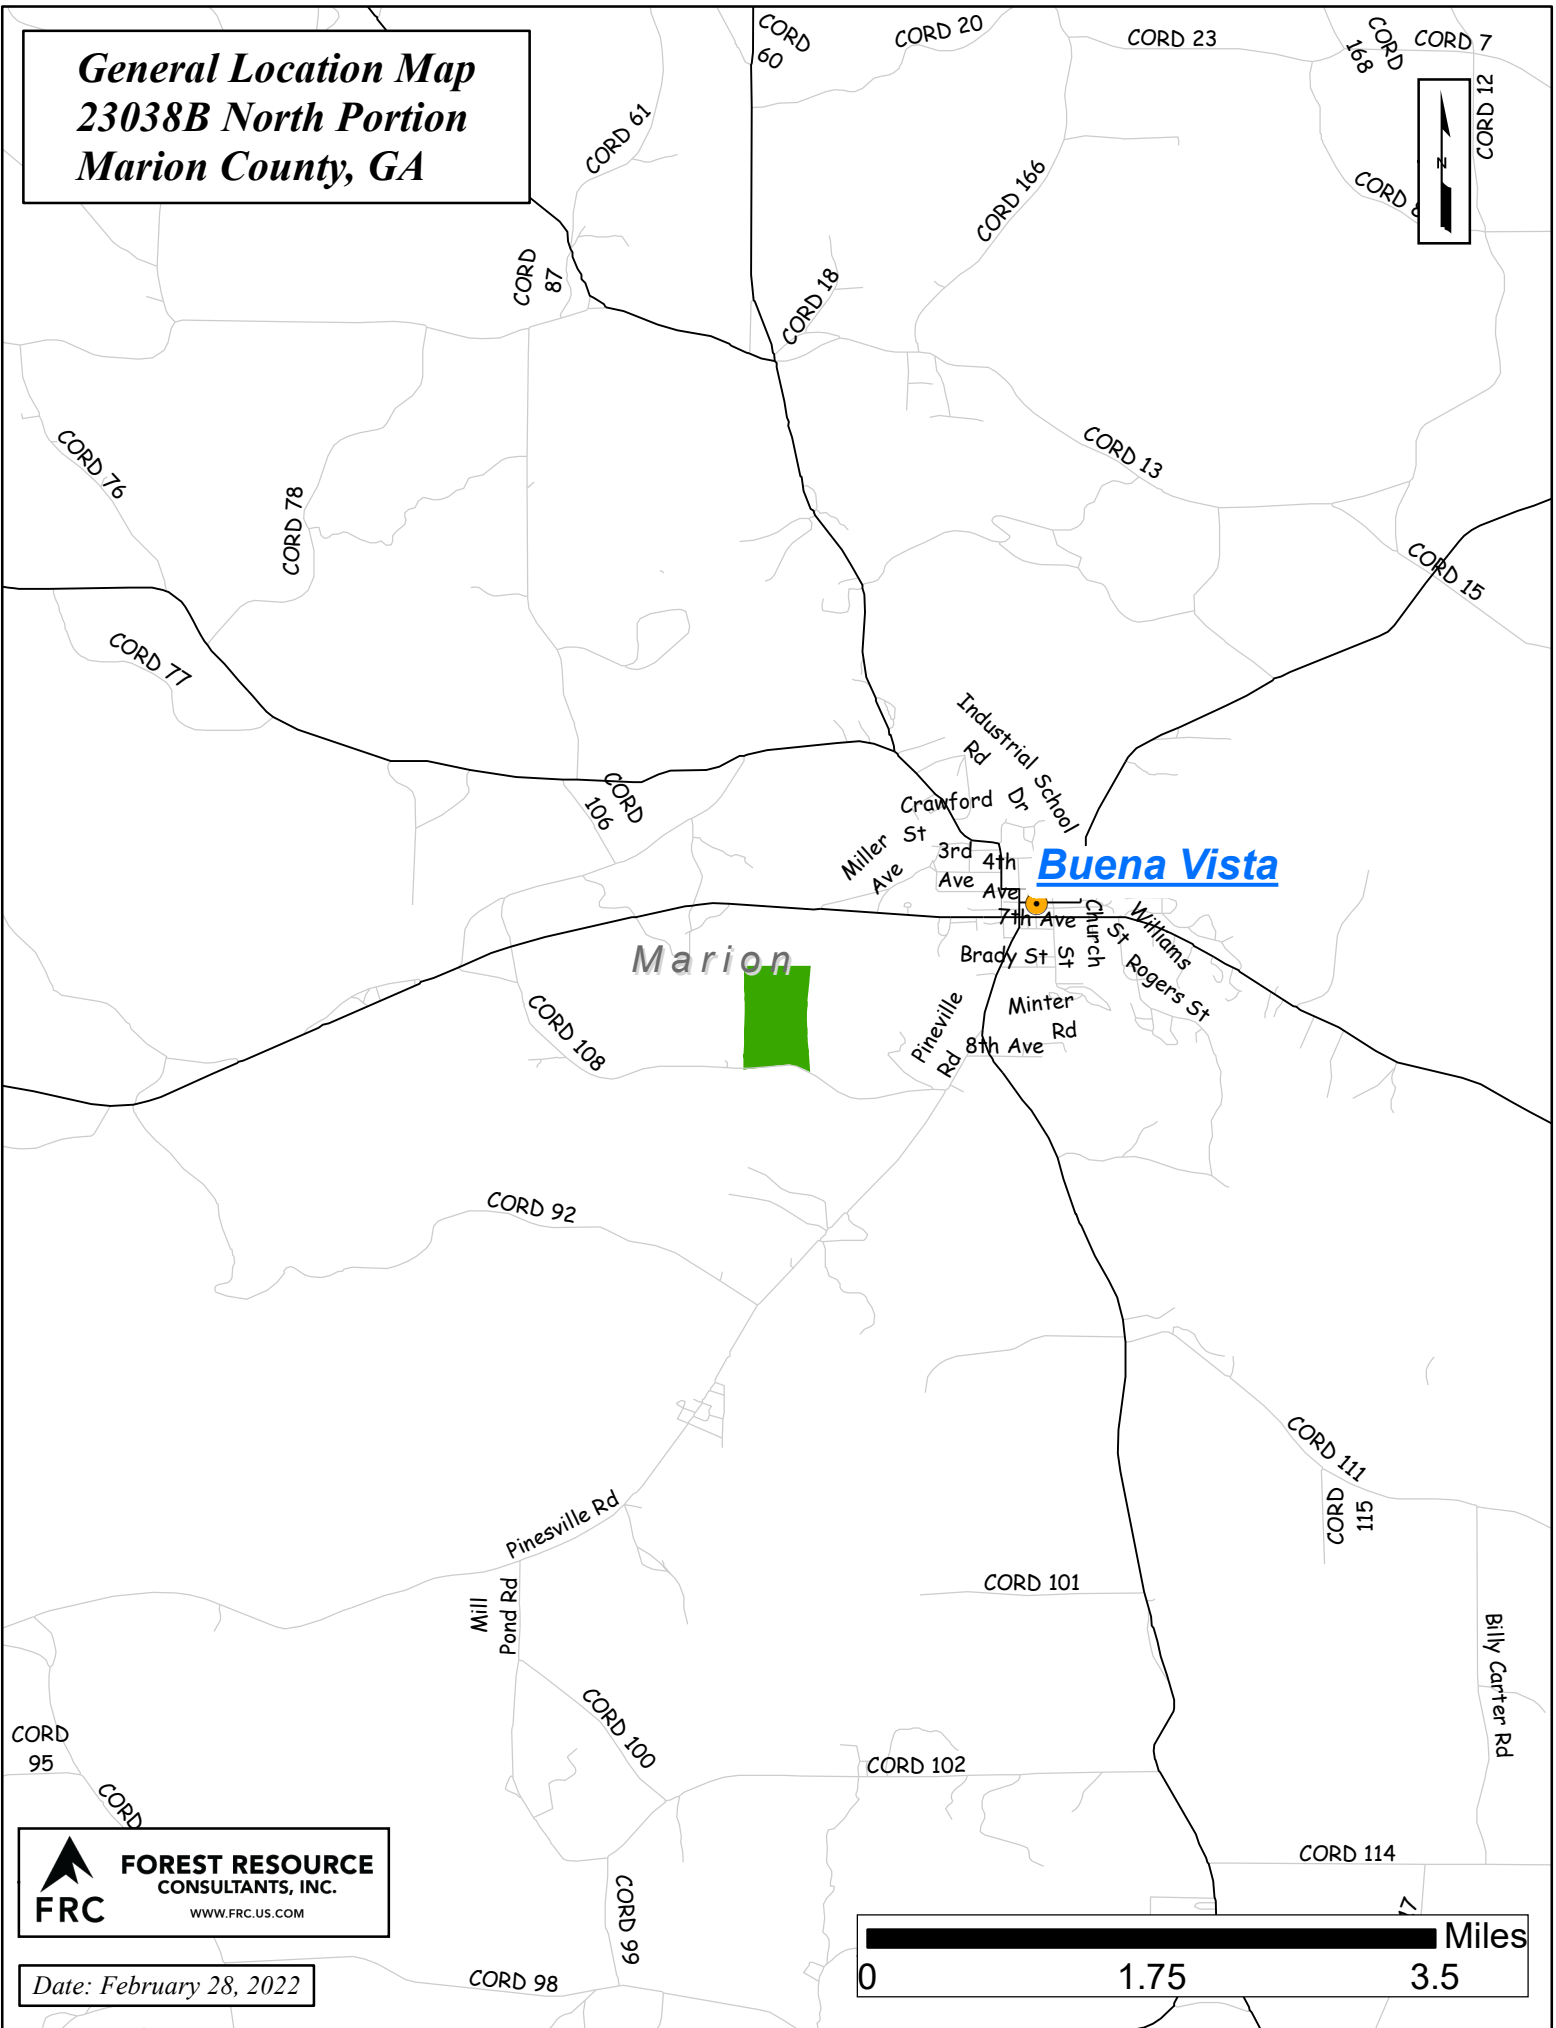

**General Location Map
23038B North Portion
Marion County, GA**

 **FOREST RESOURCE
CONSULTANTS, INC.**
WWW.FRC.US.COM

Date: February 28, 2022