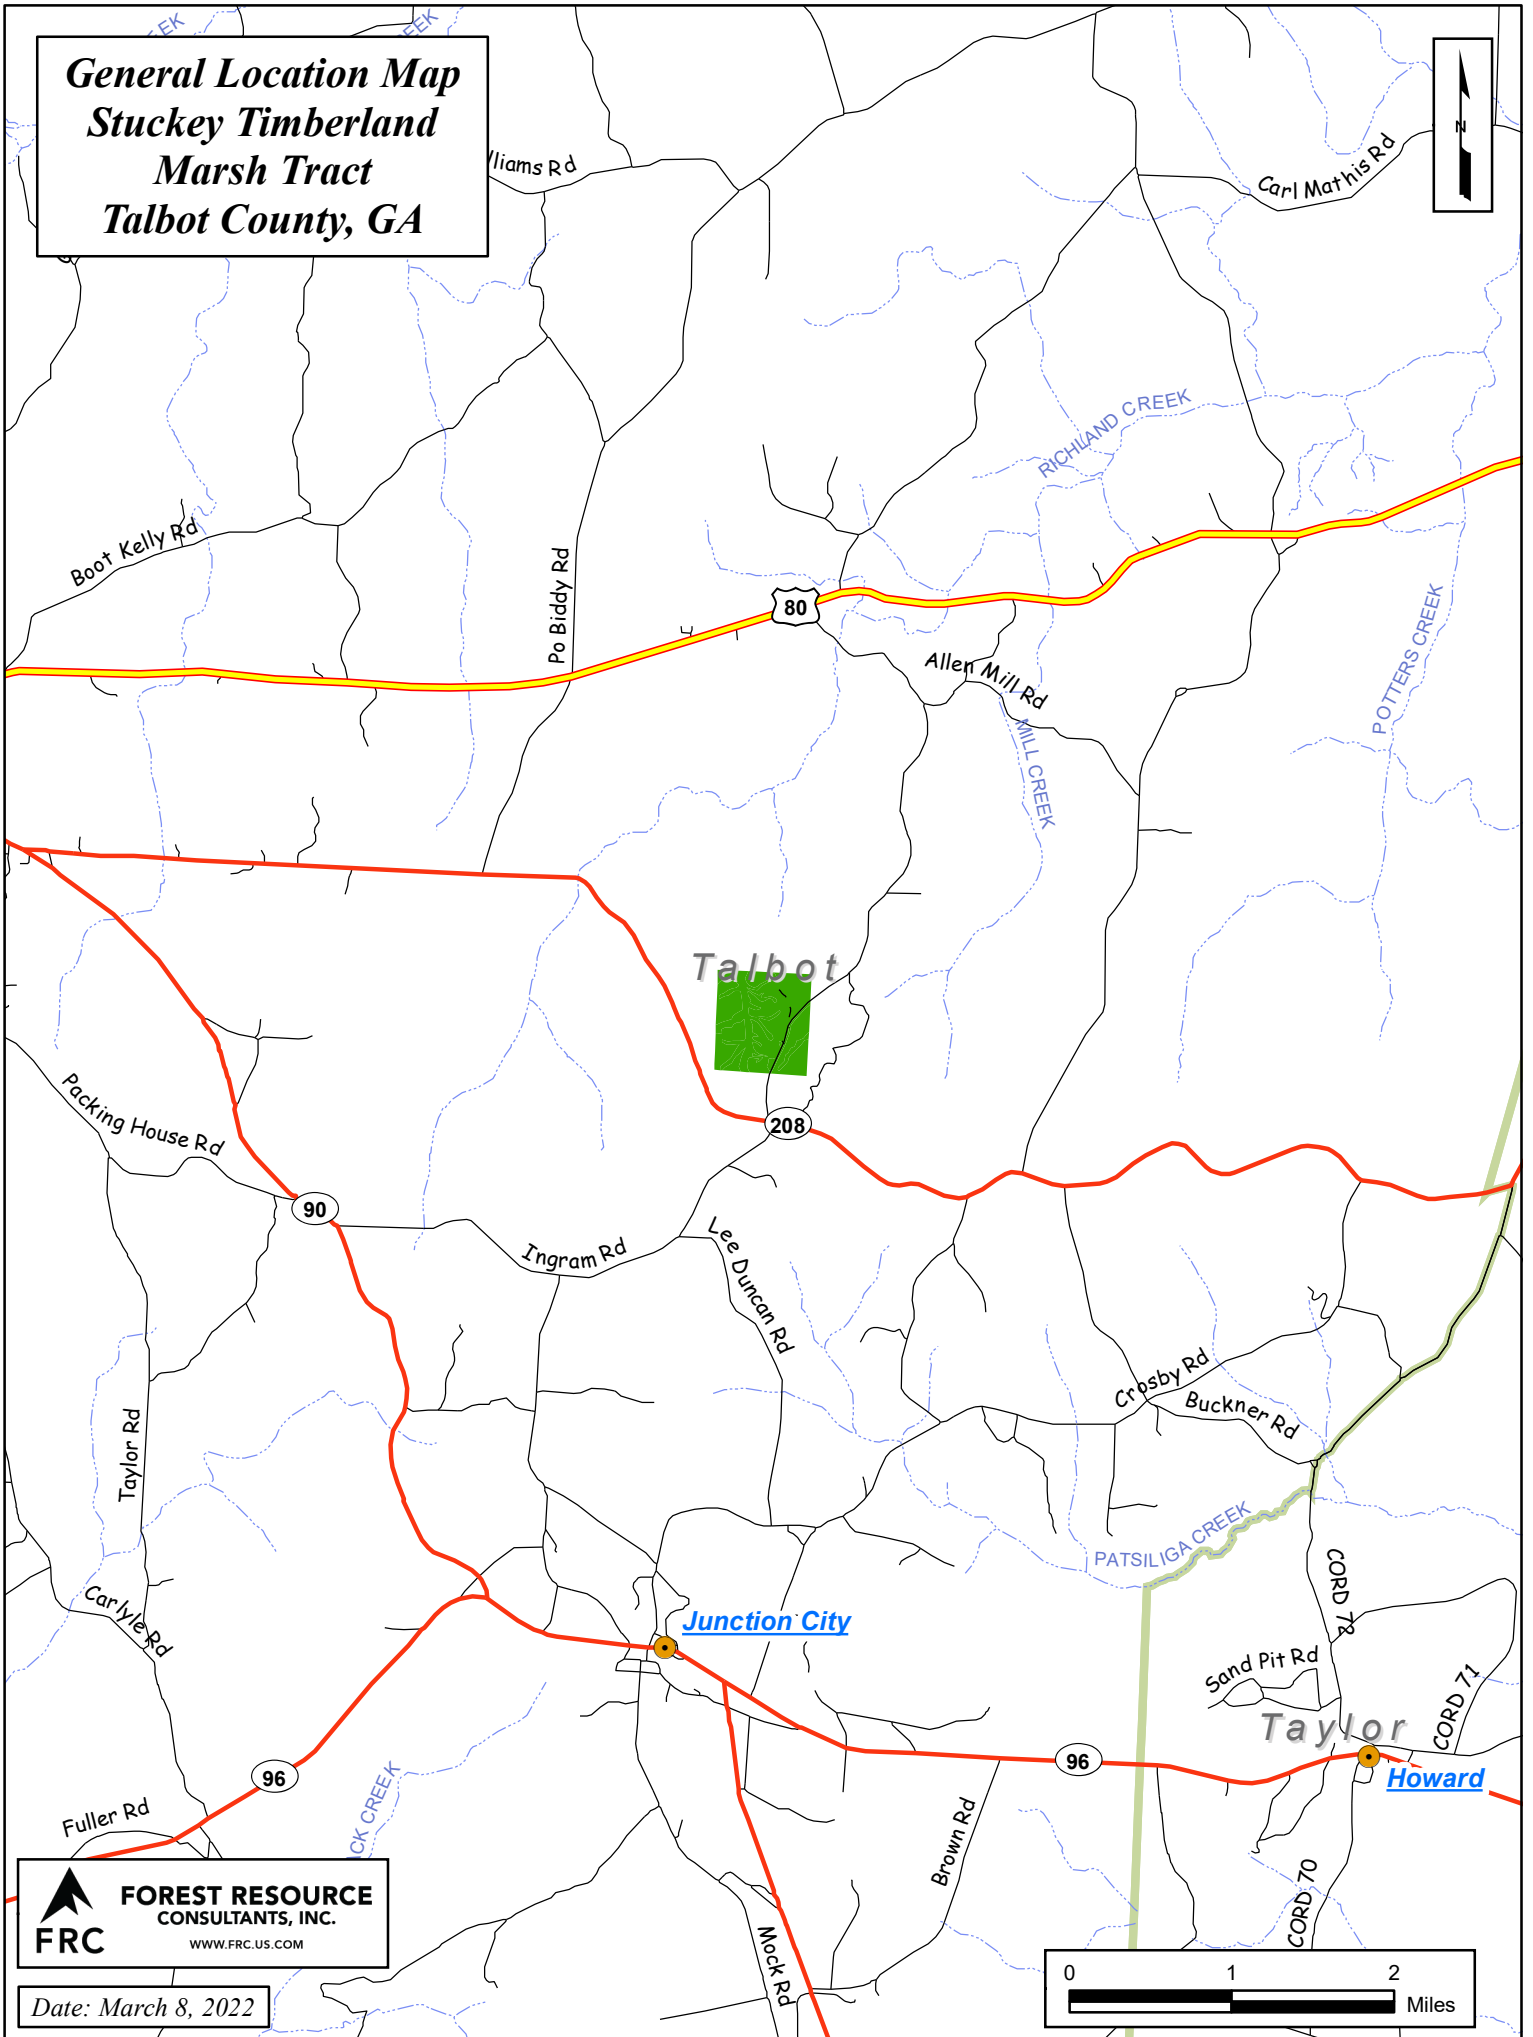

**General Location Map  
Stuckey Timberland  
Marsh Tract  
Talbot County, GA**

 **FOREST RESOURCE  
CONSULTANTS, INC.**  
WWW.FRC.US.COM

Date: March 8, 2022