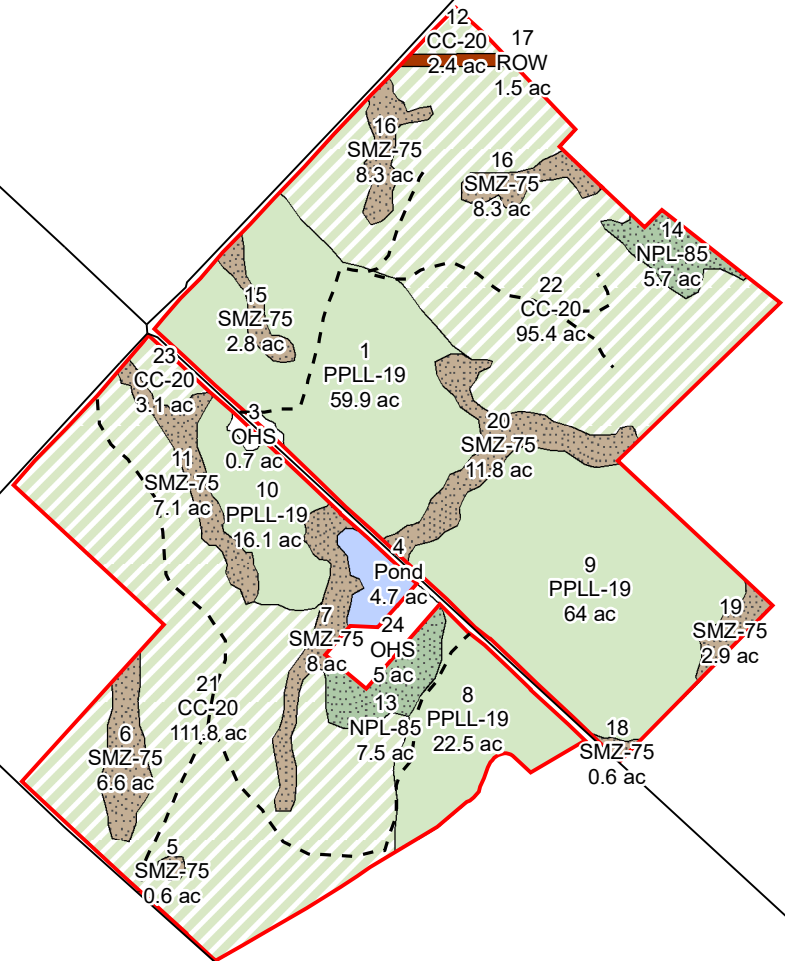

McRae Farm Tract
Telfair County, GA
Total Acres ± 449.27

Legend

-  Planted Pine Pmrch
-  Natural Pine Mrch
-  SMZ
-  Clearcut
-  Old Home Site
-  Pond
-  ROW

Dodge

Wh

Long Bridge Rd

Telfair

 **FOREST RESOURCE CONSULTANTS, INC.**
 WWW.FRC.US.COM