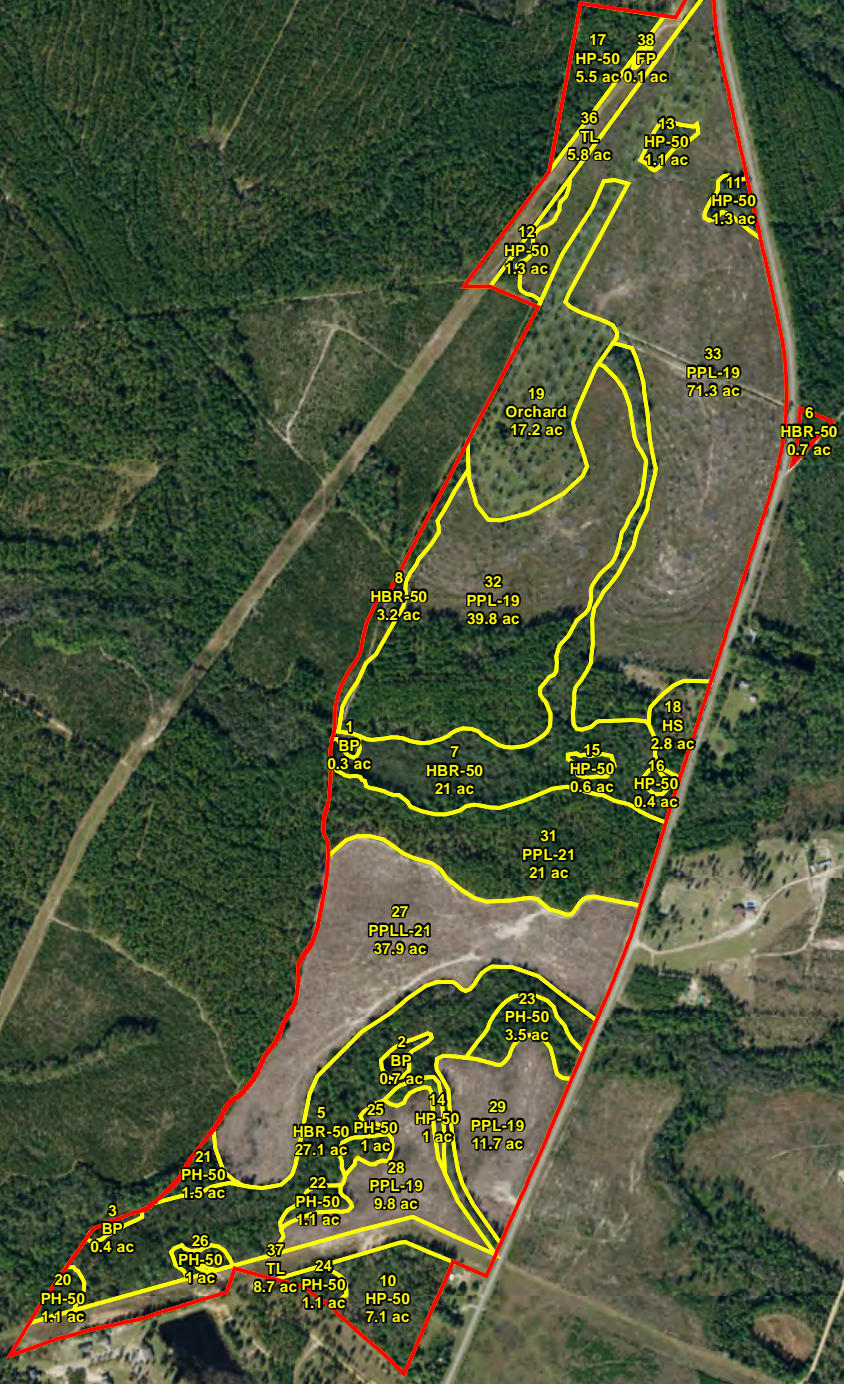

Moore Tract
Montgomery County, GA
Total Acres ± 308.37

Date: April 18, 2022