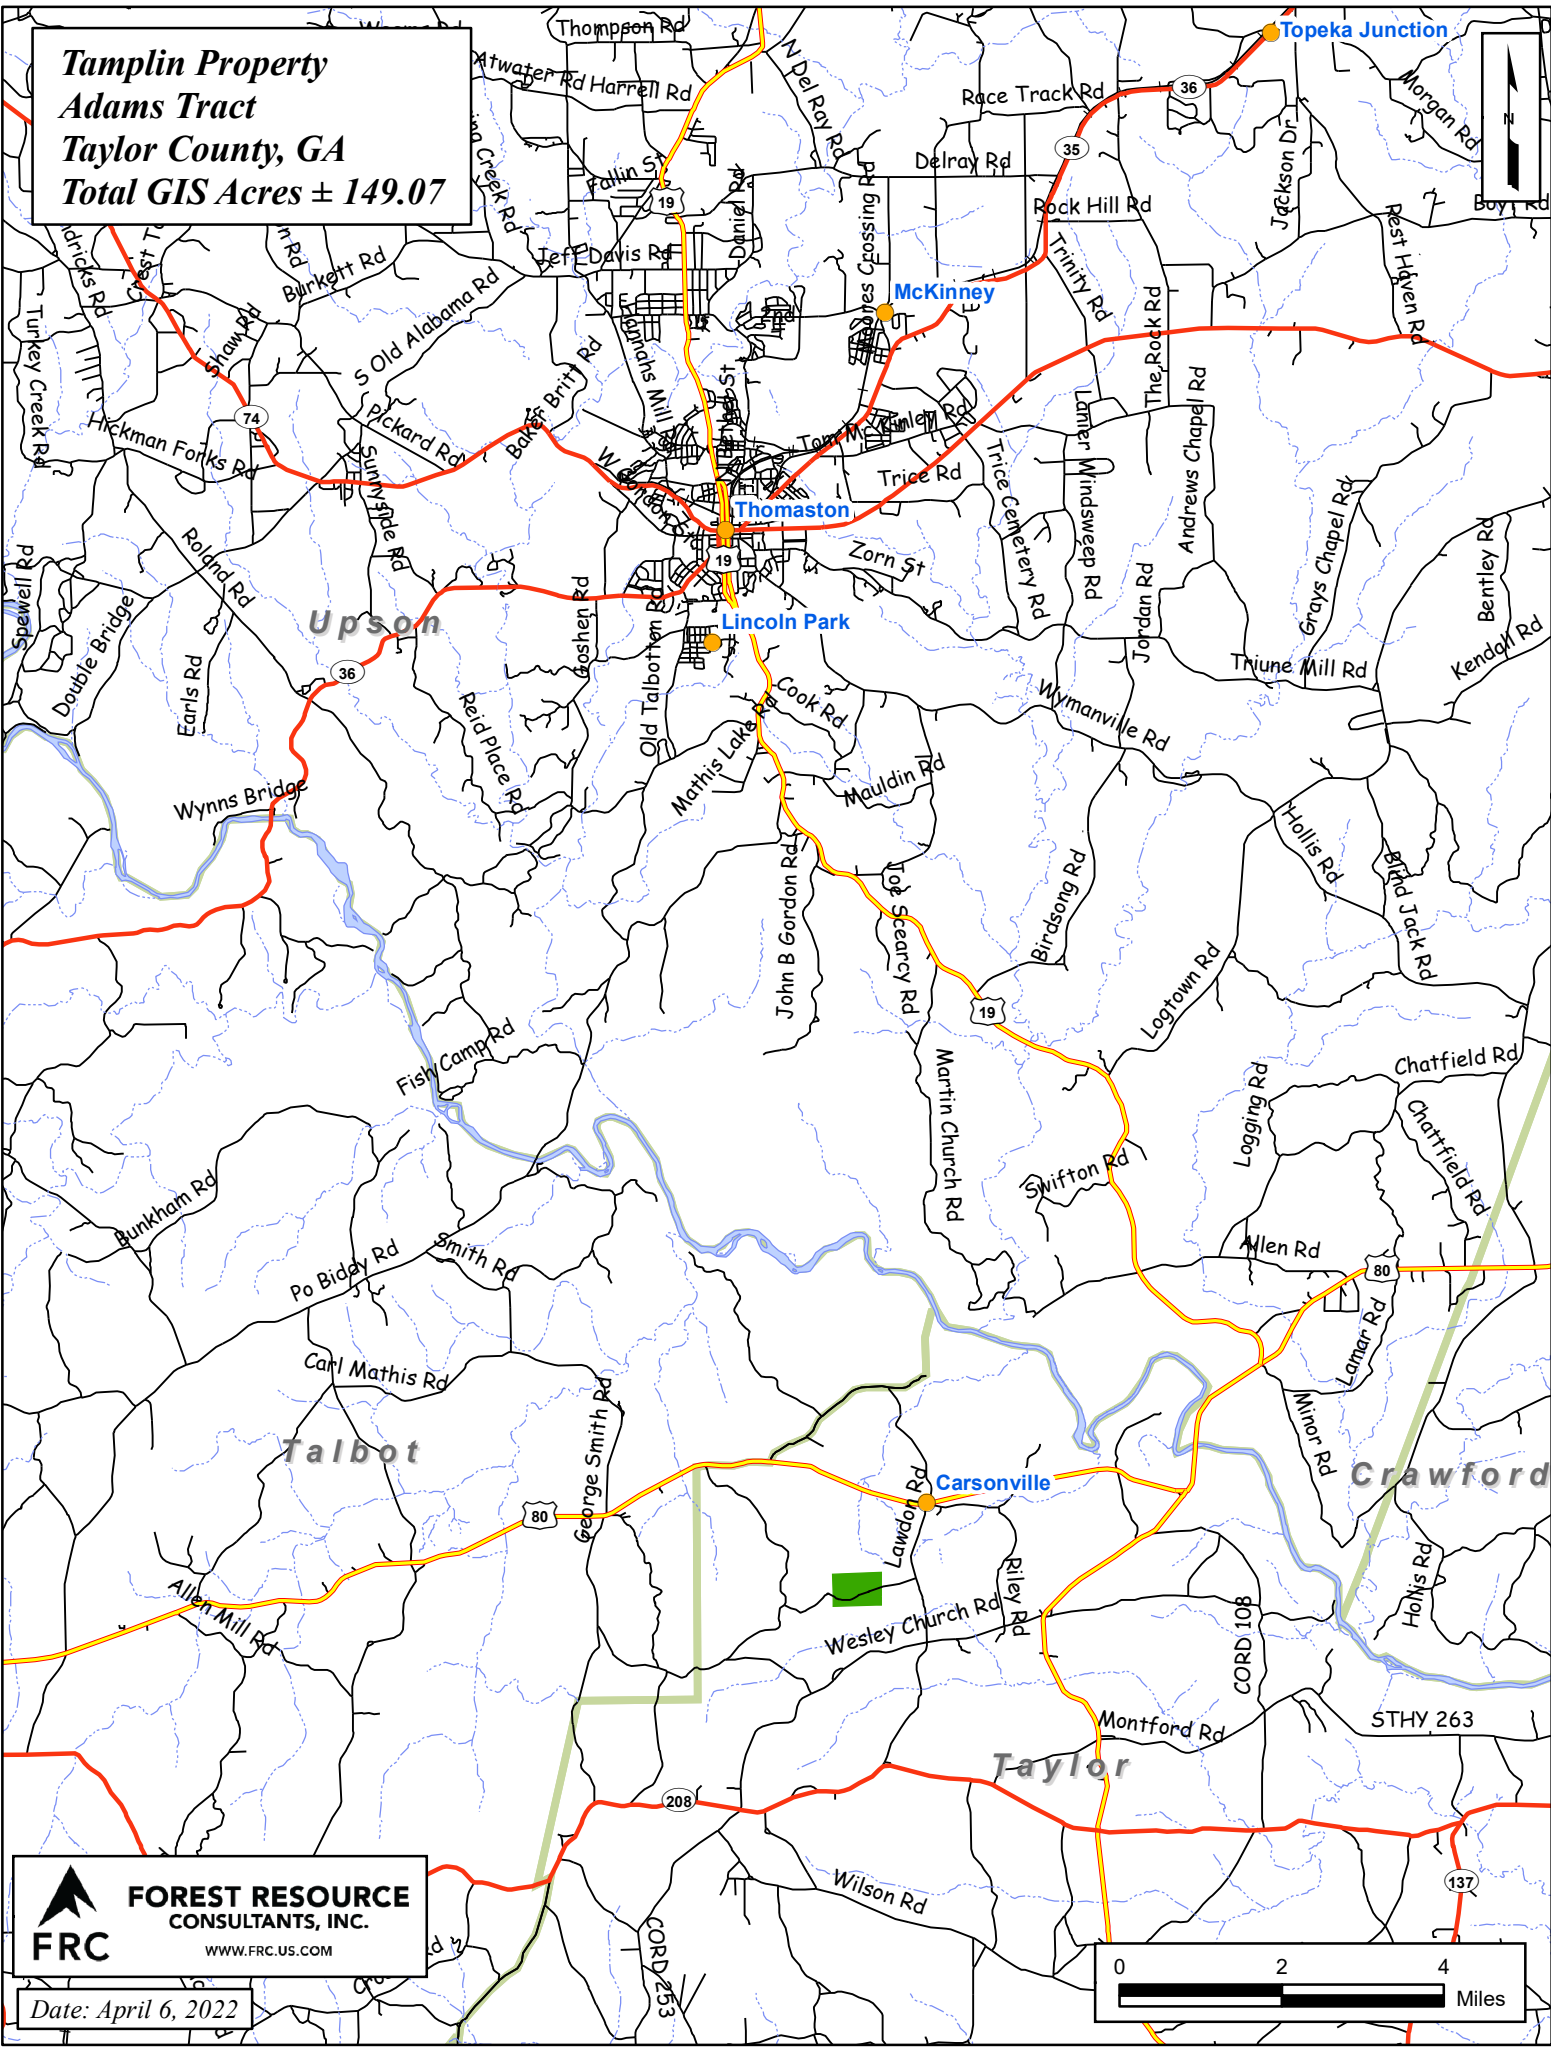

**Tamplin Property
Adams Tract
Taylor County, GA
Total GIS Acres ± 149.07**

 **FOREST RESOURCE
CONSULTANTS, INC.**
WWW.FRC.US.COM

Date: April 6, 2022