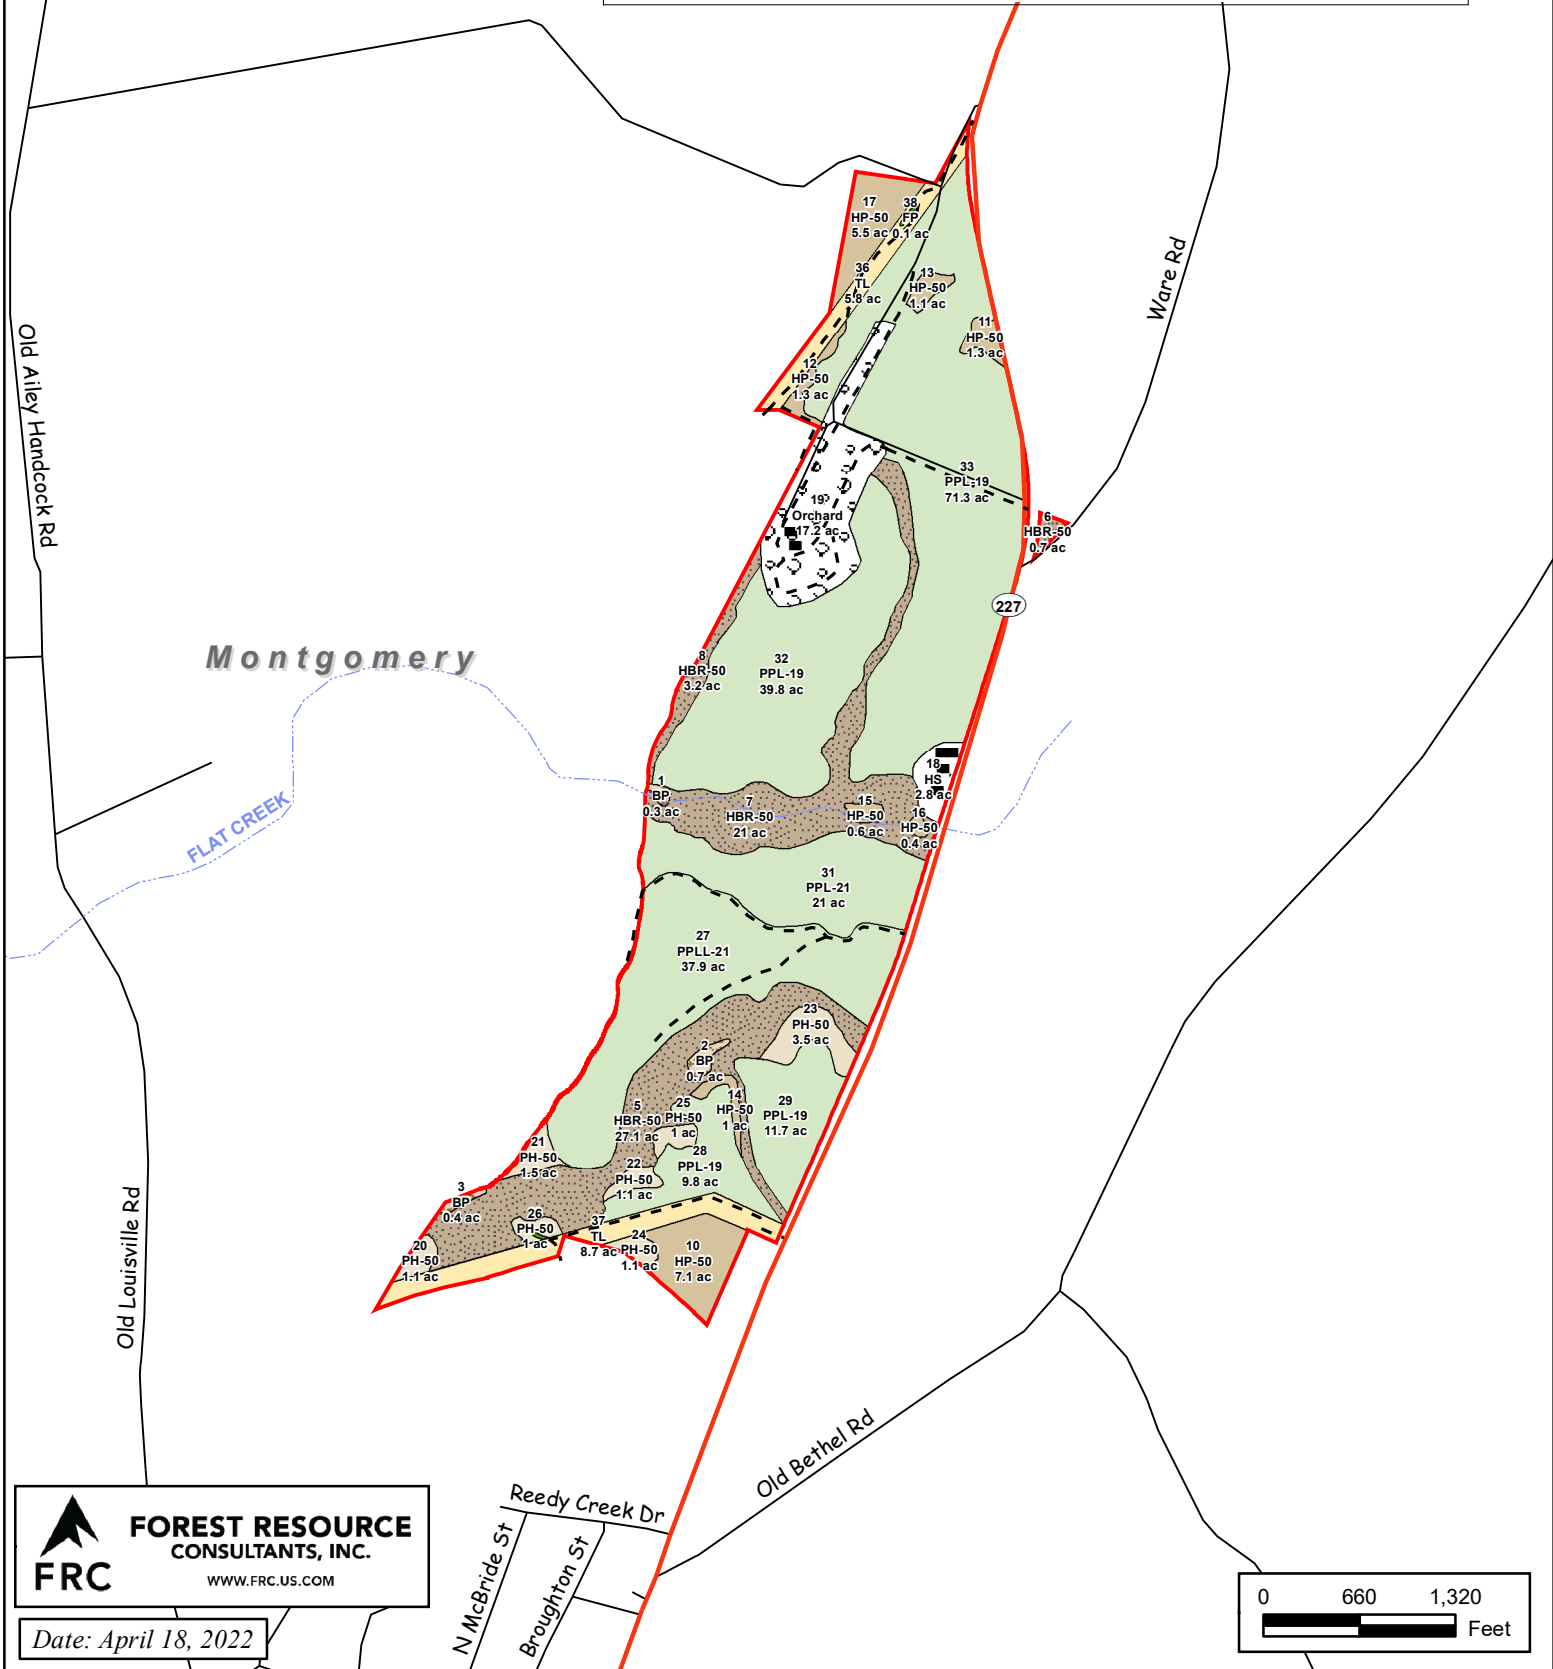

Moore Tract
Montgomery County, GA
Total Acres ± 308.37

Legend

- | | |
|--|--|
|  Planted Pine Pmrch (± 191.49 ac) |  Old Orchard (± 17.21 ac) |
|  Pine Hardwood (± 10.28 ac) |  Food Plot (± 0.14 ac) |
|  Hardwood Pine (± 18.42 ac) |  ROW (± 14.51 ac) |
|  Hardwood Branch (± 52.01 ac) |  Non-Forest (± 2.79 ac) |
|  Beaver Pond (± 1.51 ac) | |