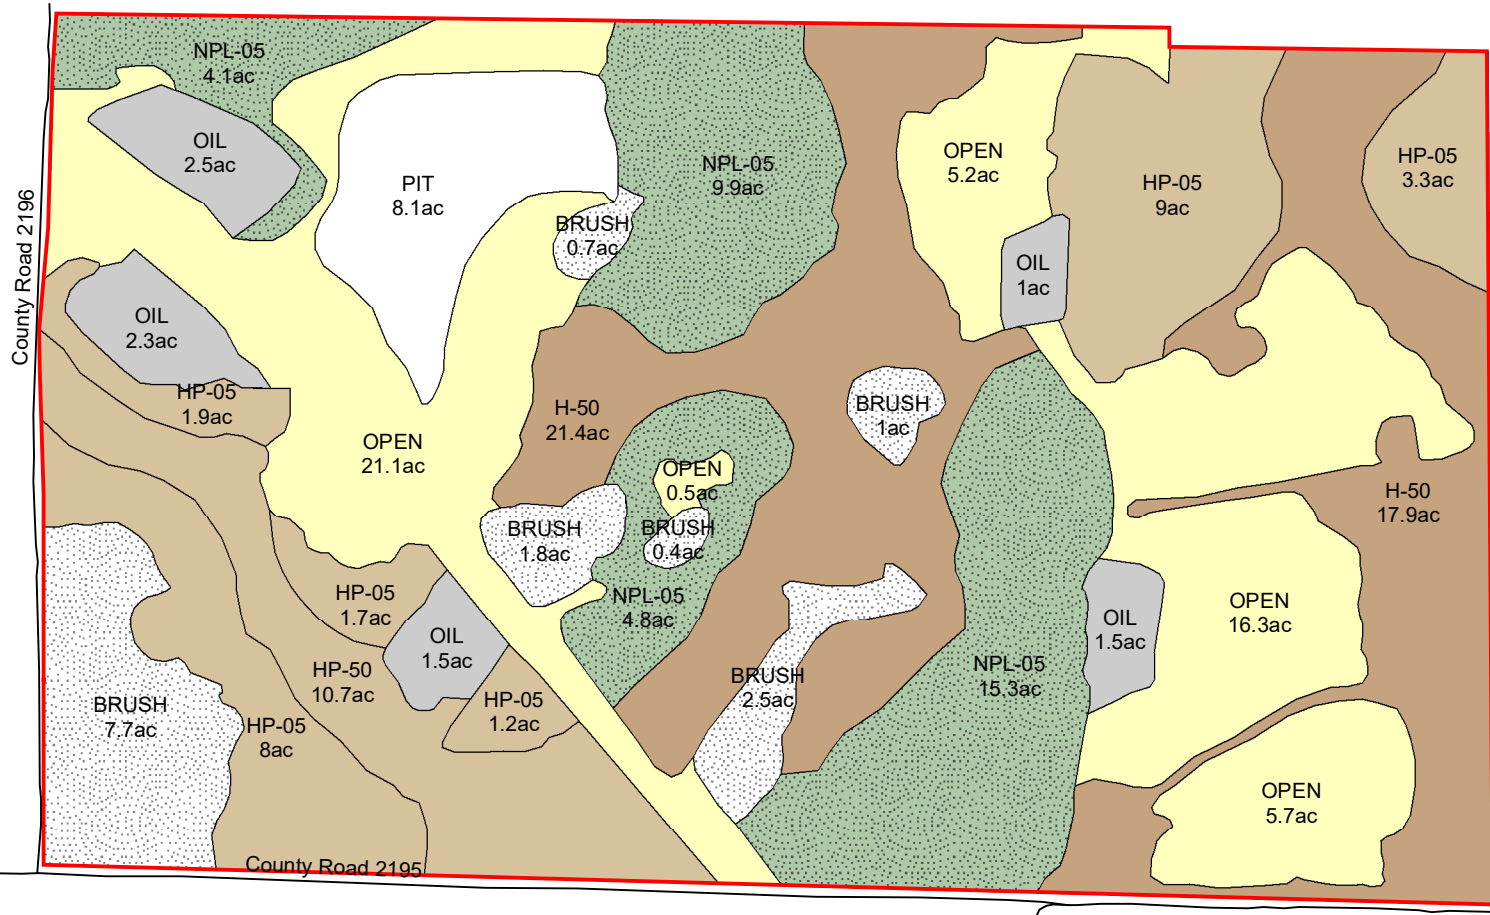

Philip Becker Tract
Rusk County, TX
Total Acres ± 189.06

Date: June 15, 2022