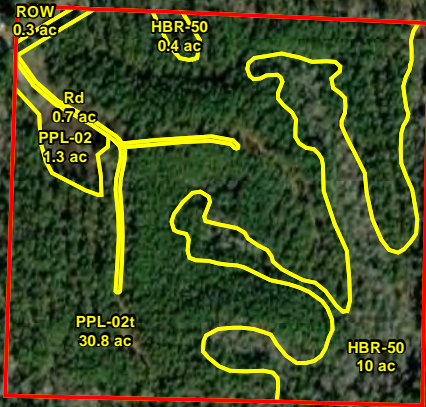

Quitman Management Unit
Shady Grove / C017 (60010017) Tract
Clarke County, MS
Total Acres ± 40

Date: July 8, 2022 Imagery: ESRI