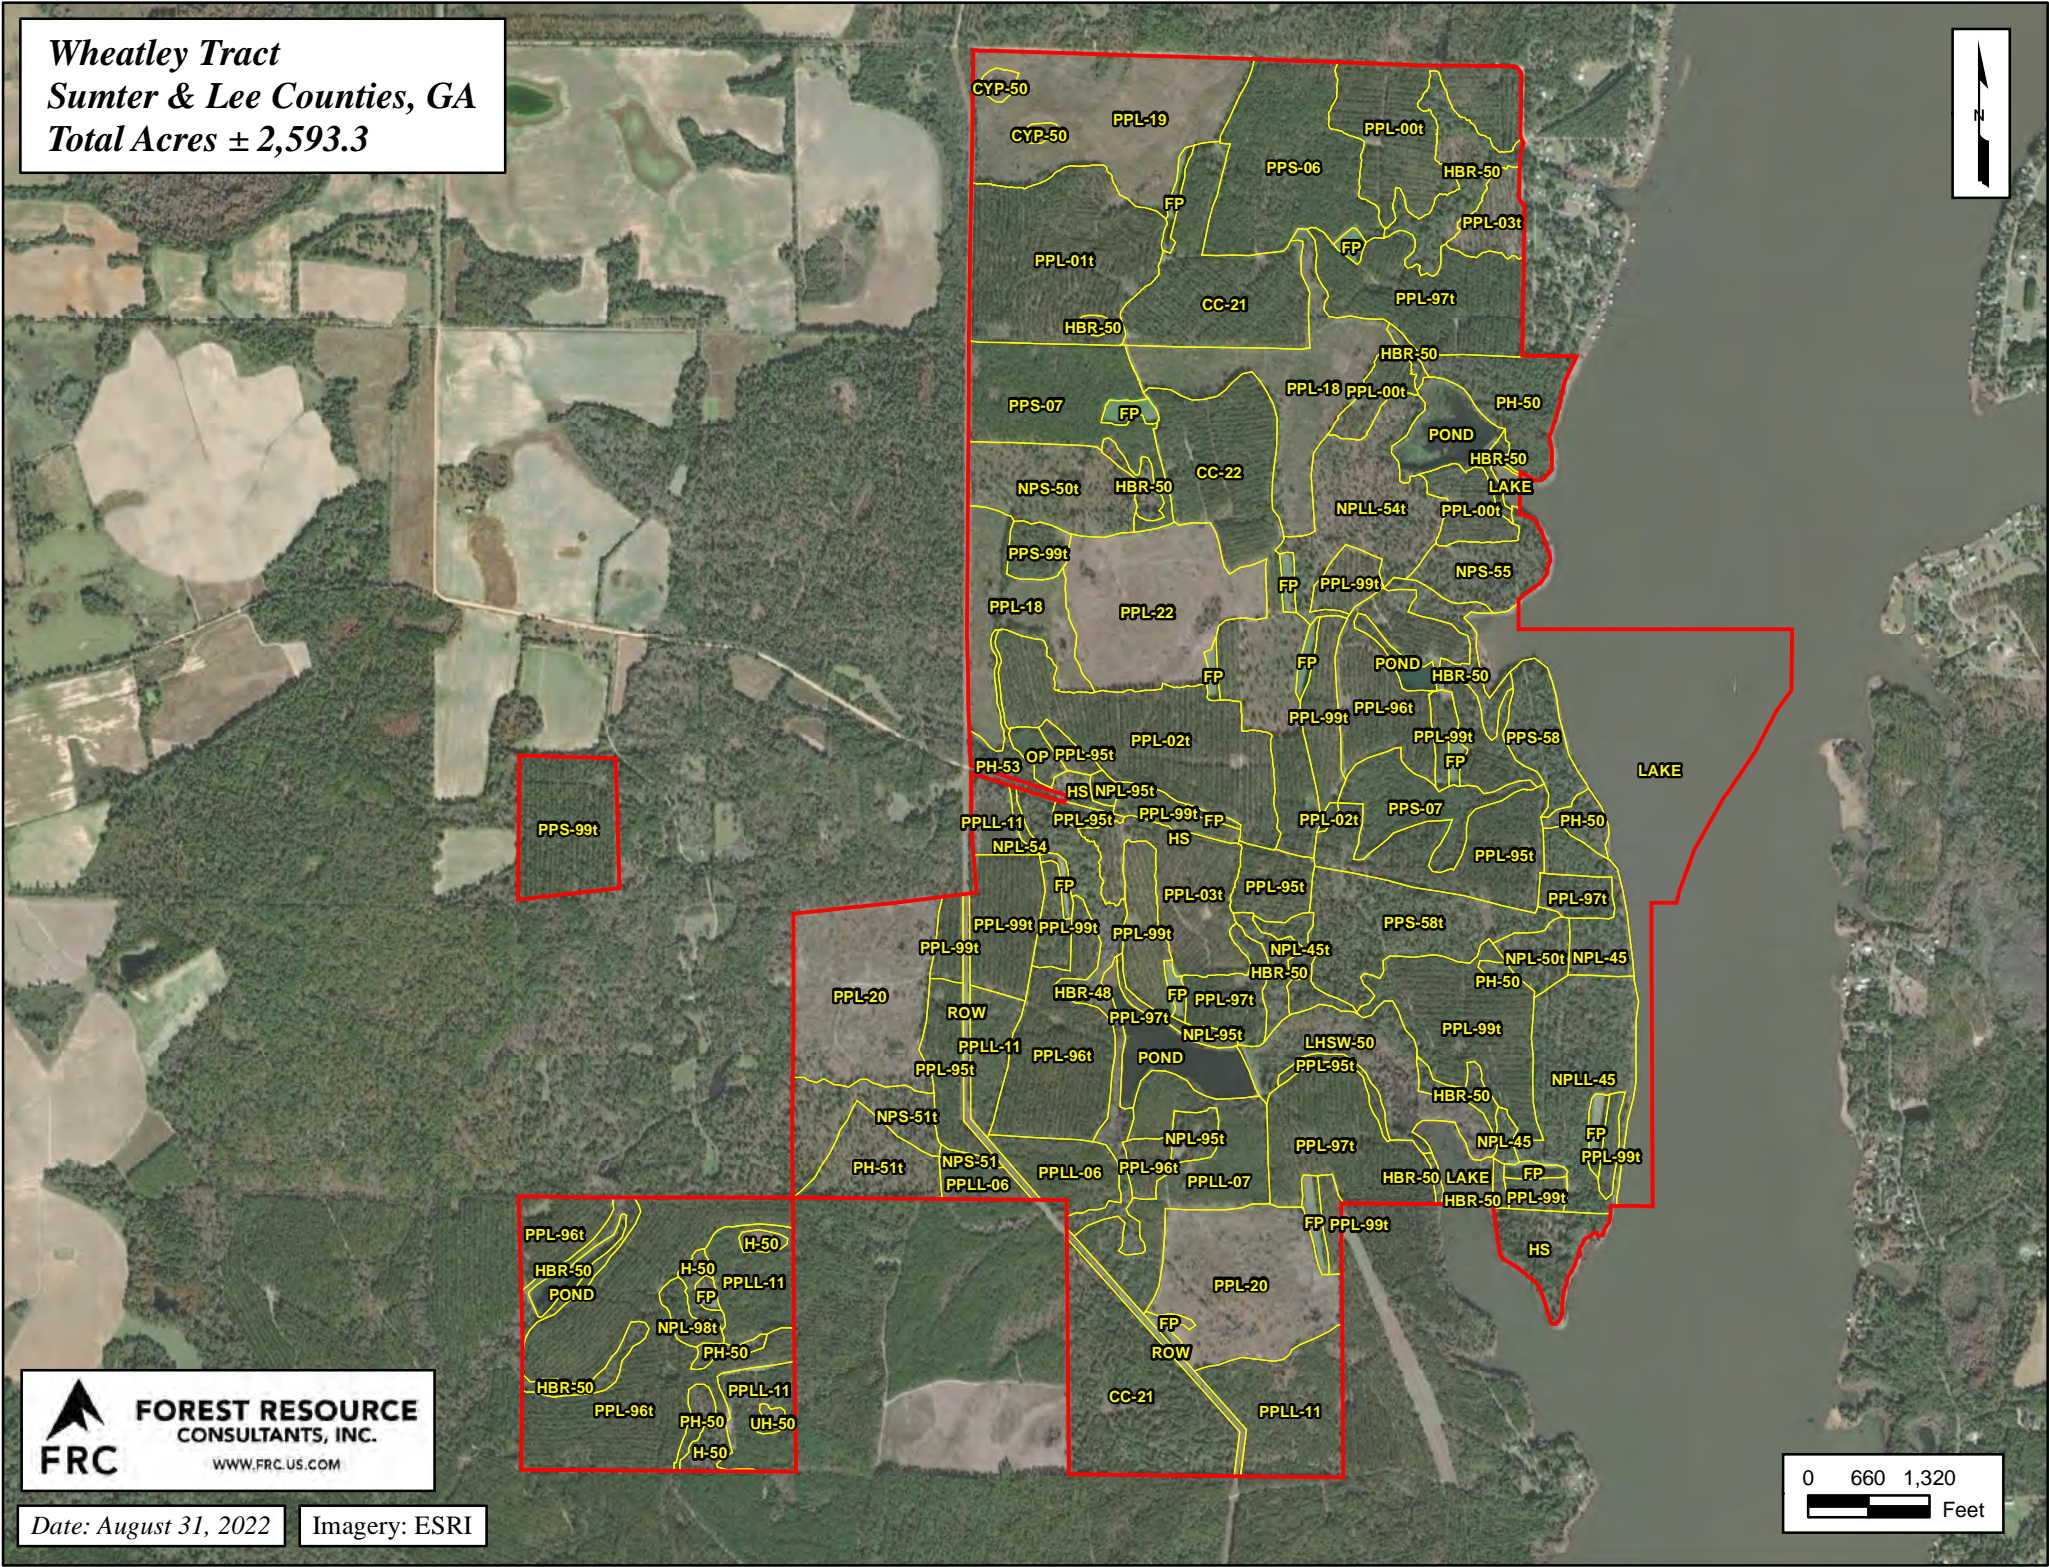

*Wheatley Tract
Sumter & Lee Counties, GA
Total Acres ± 2,593.3*

Date: August 31, 2022

Imagery: ESRI