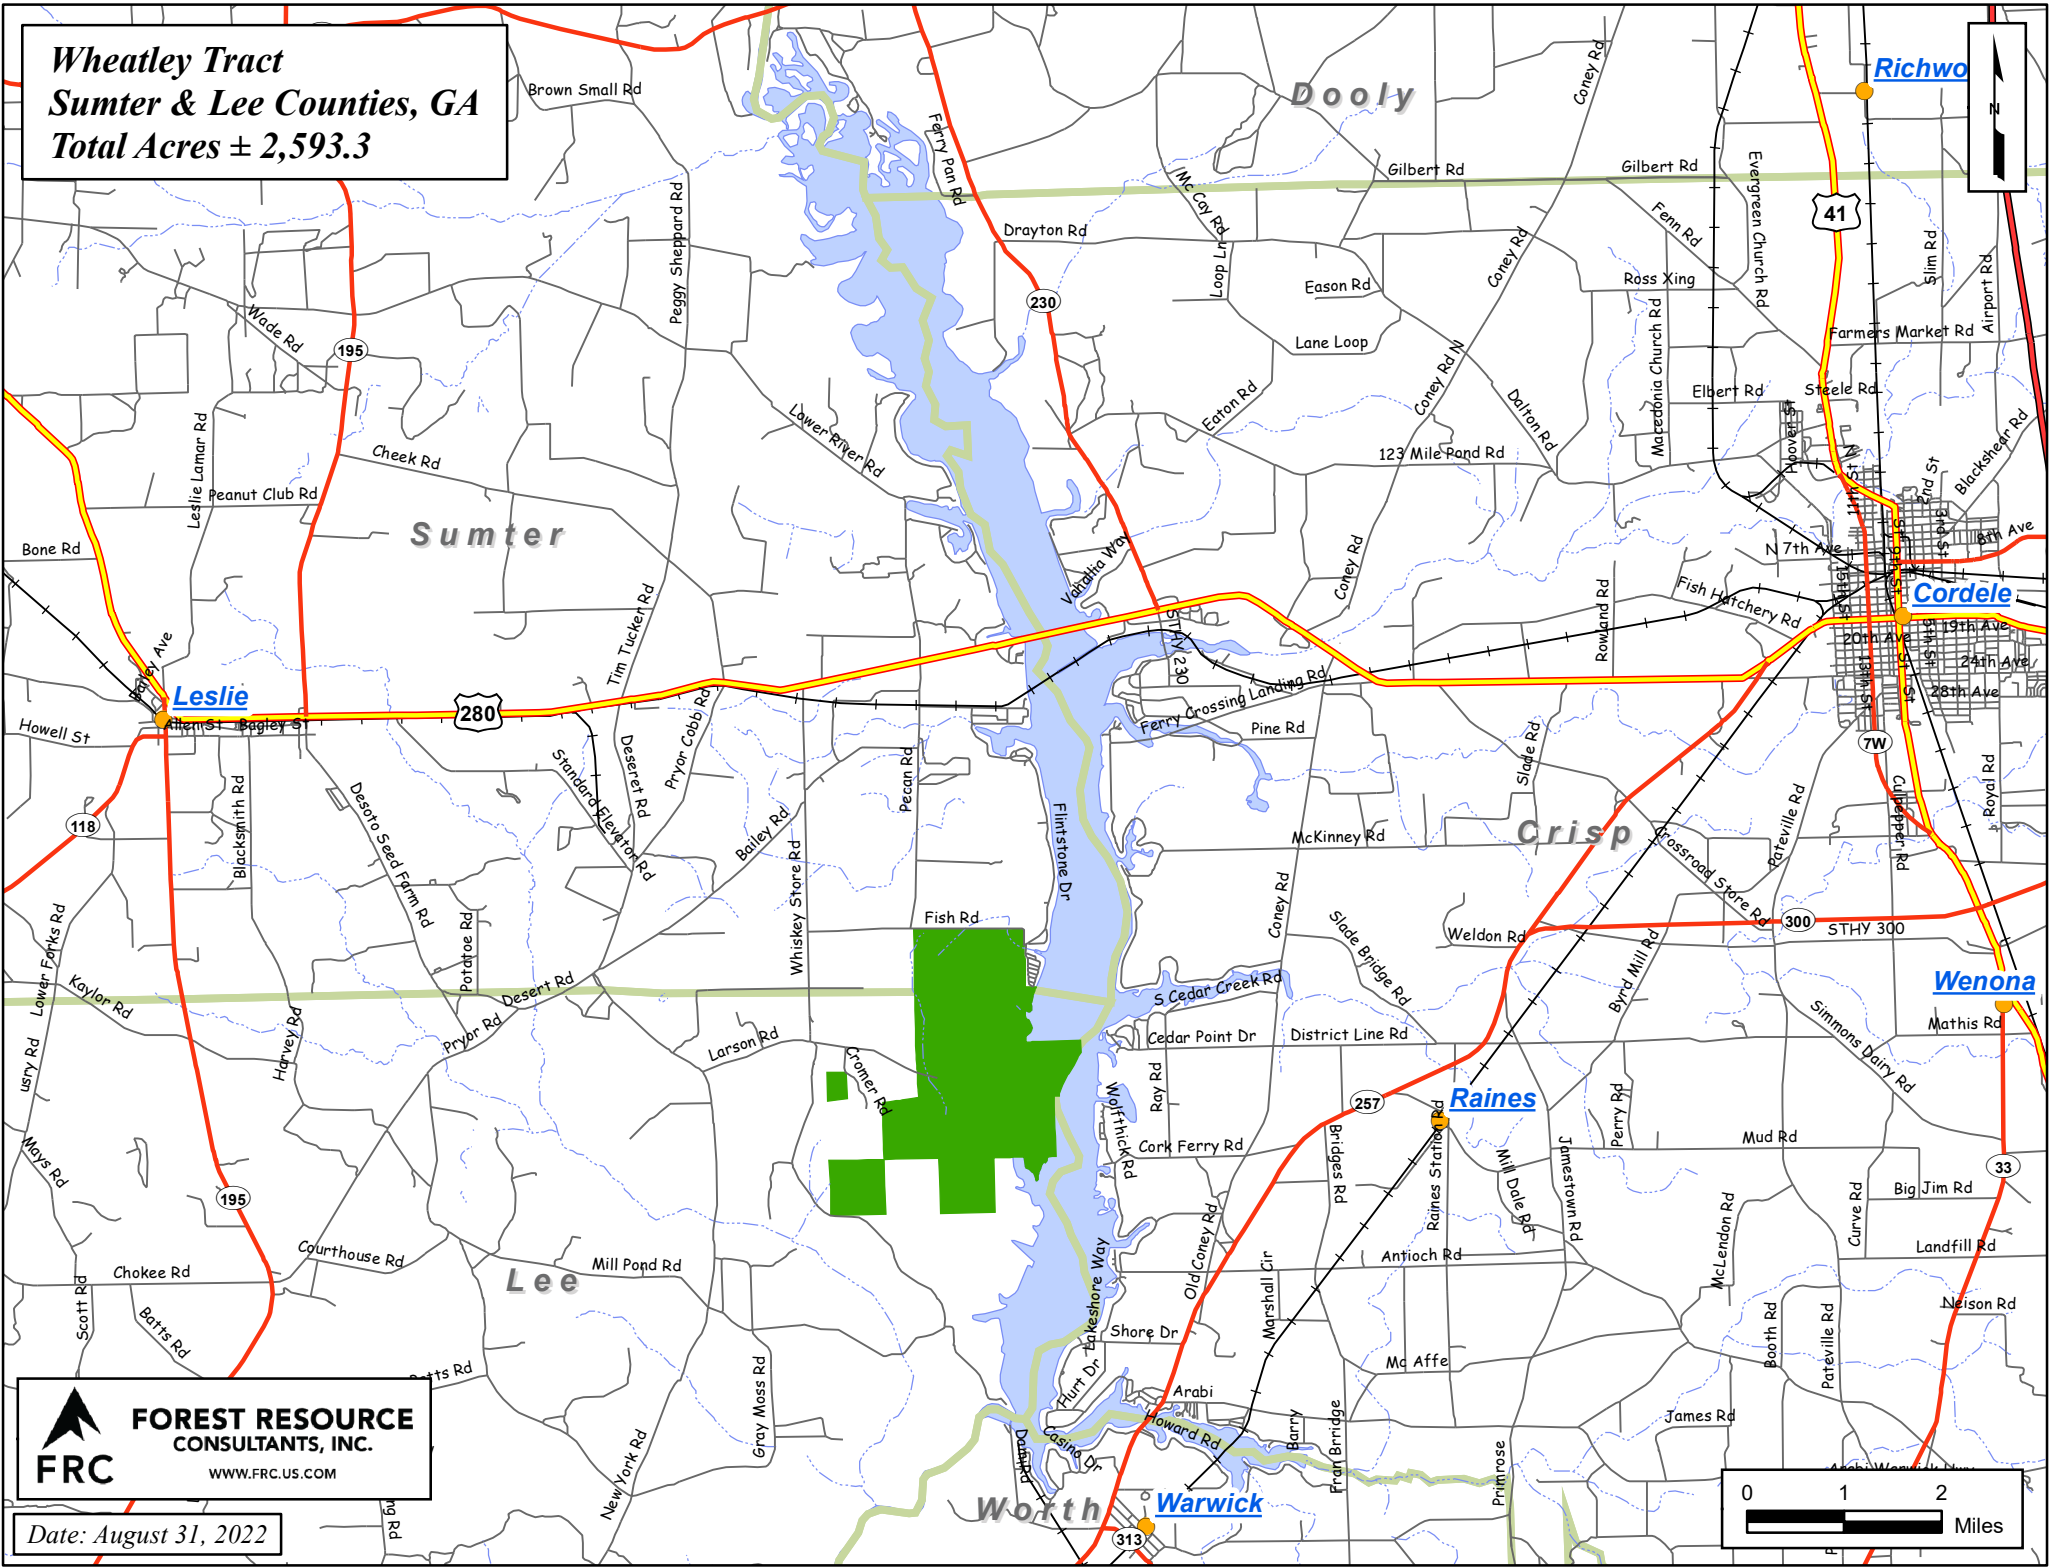

Wheatley Tract
Sumter & Lee Counties, GA
Total Acres ± 2,593.3

FRC
FOREST RESOURCE
CONSULTANTS, INC.
WWW.FRC.US.COM

Date: August 31, 2022