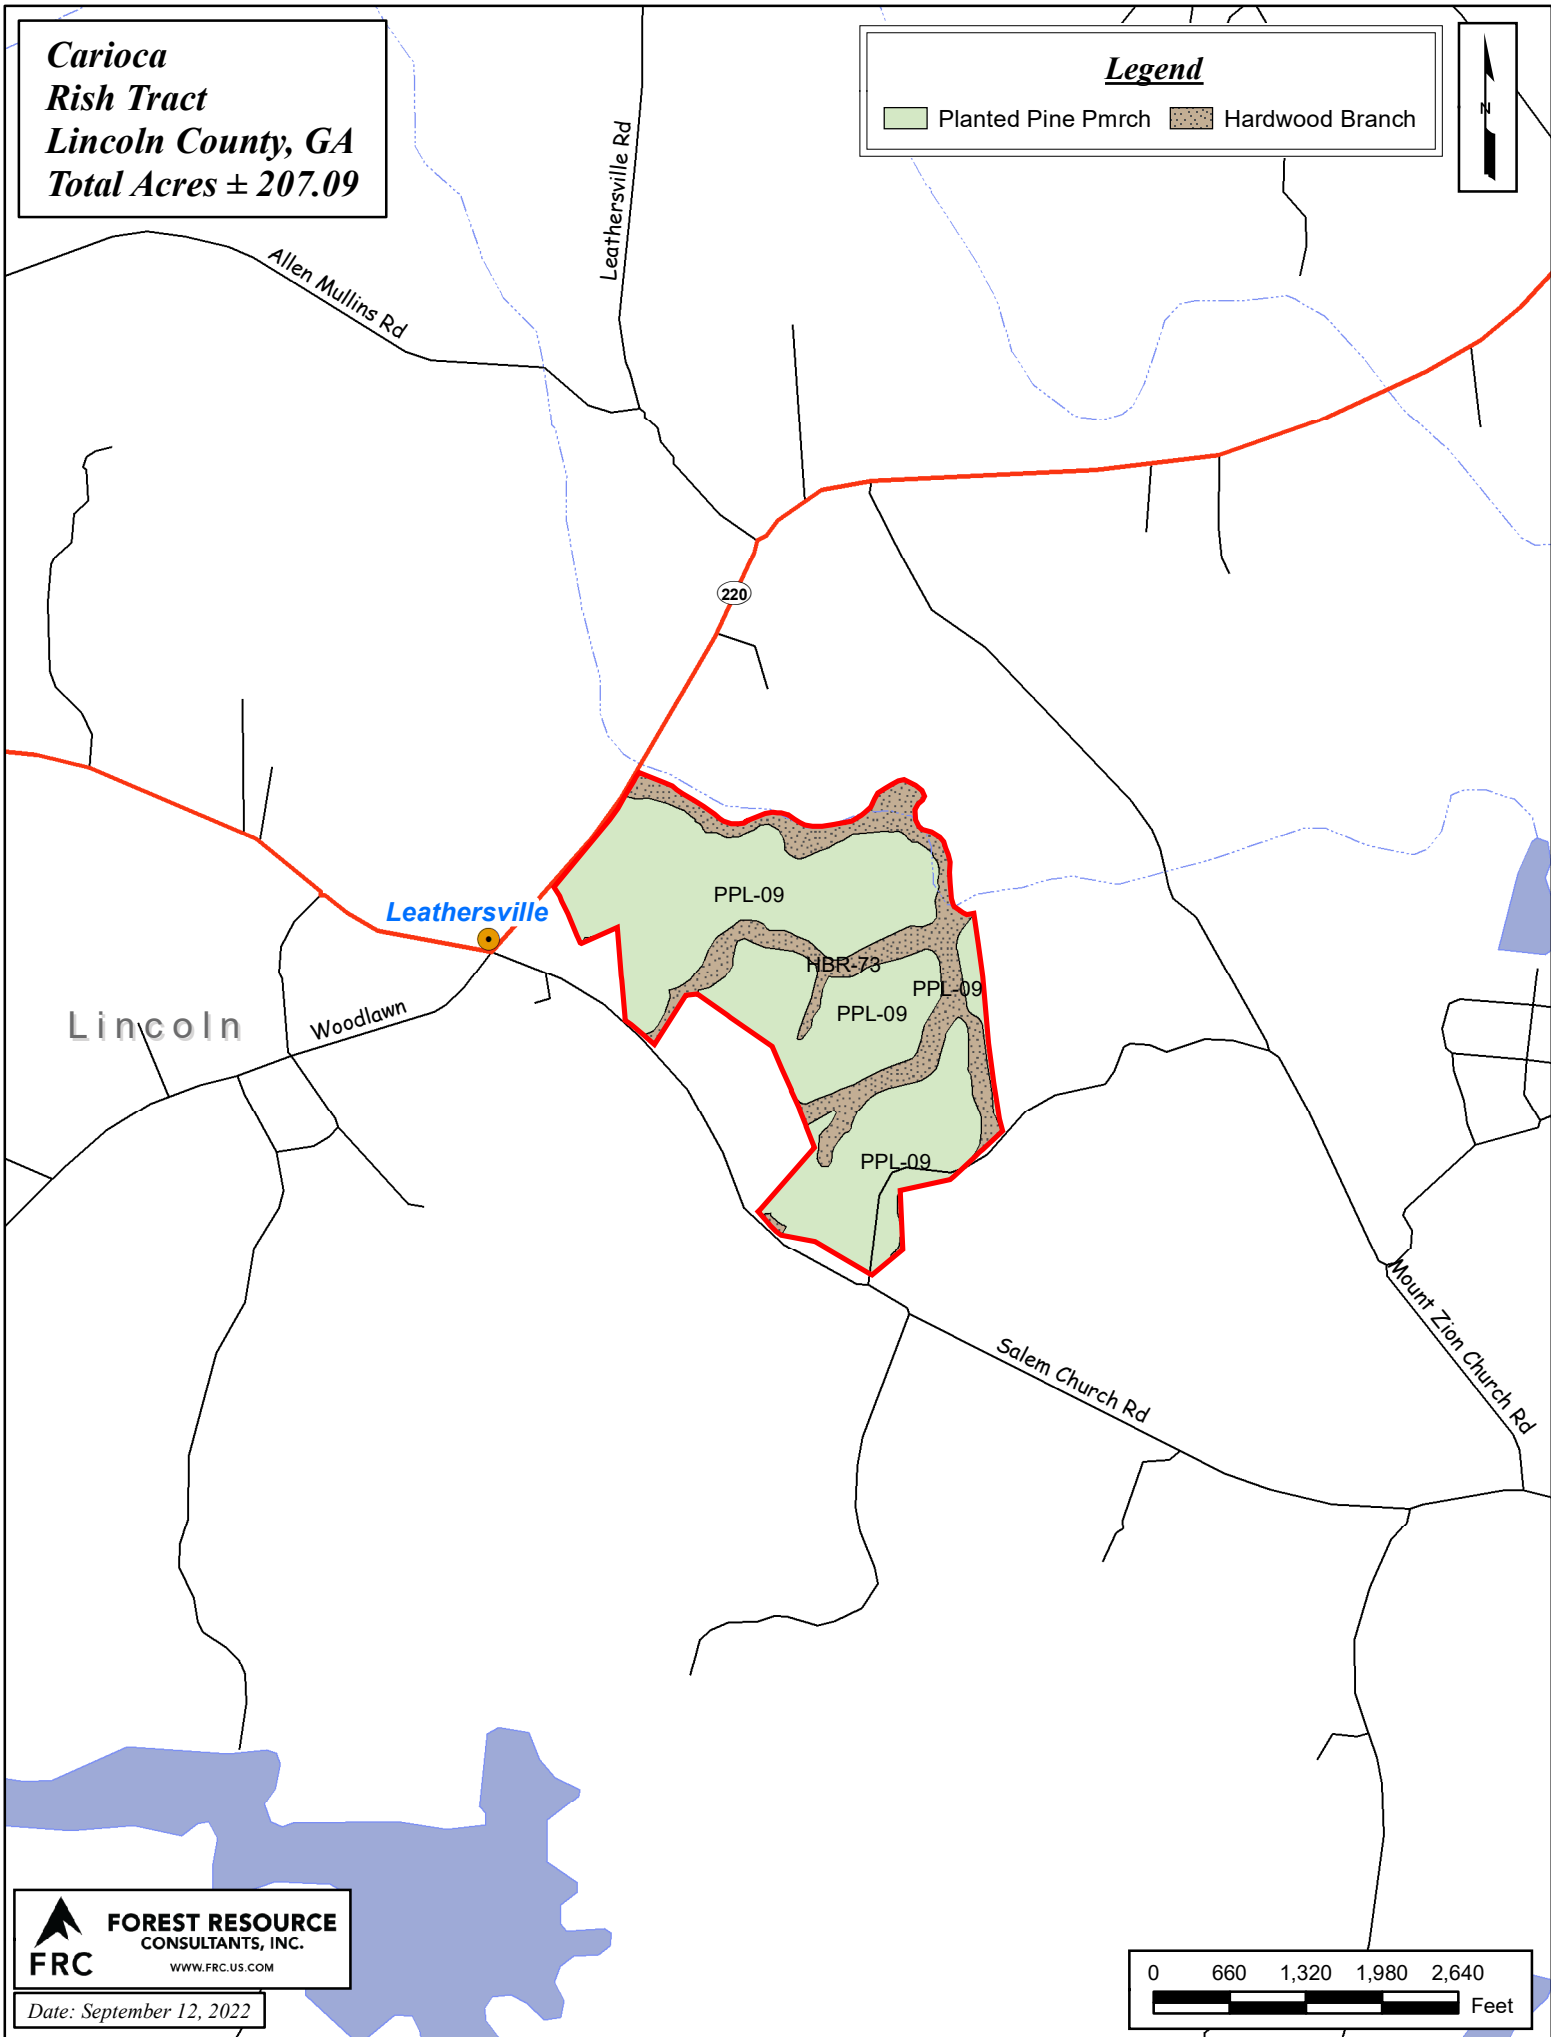

**Carioca
Rish Tract
Lincoln County, GA
Total Acres ± 207.09**

Legend

	Planted Pine Pmrch		Hardwood Branch
---	--------------------	---	-----------------

 **FOREST RESOURCE
CONSULTANTS, INC.**
WWW.FRC.US.COM