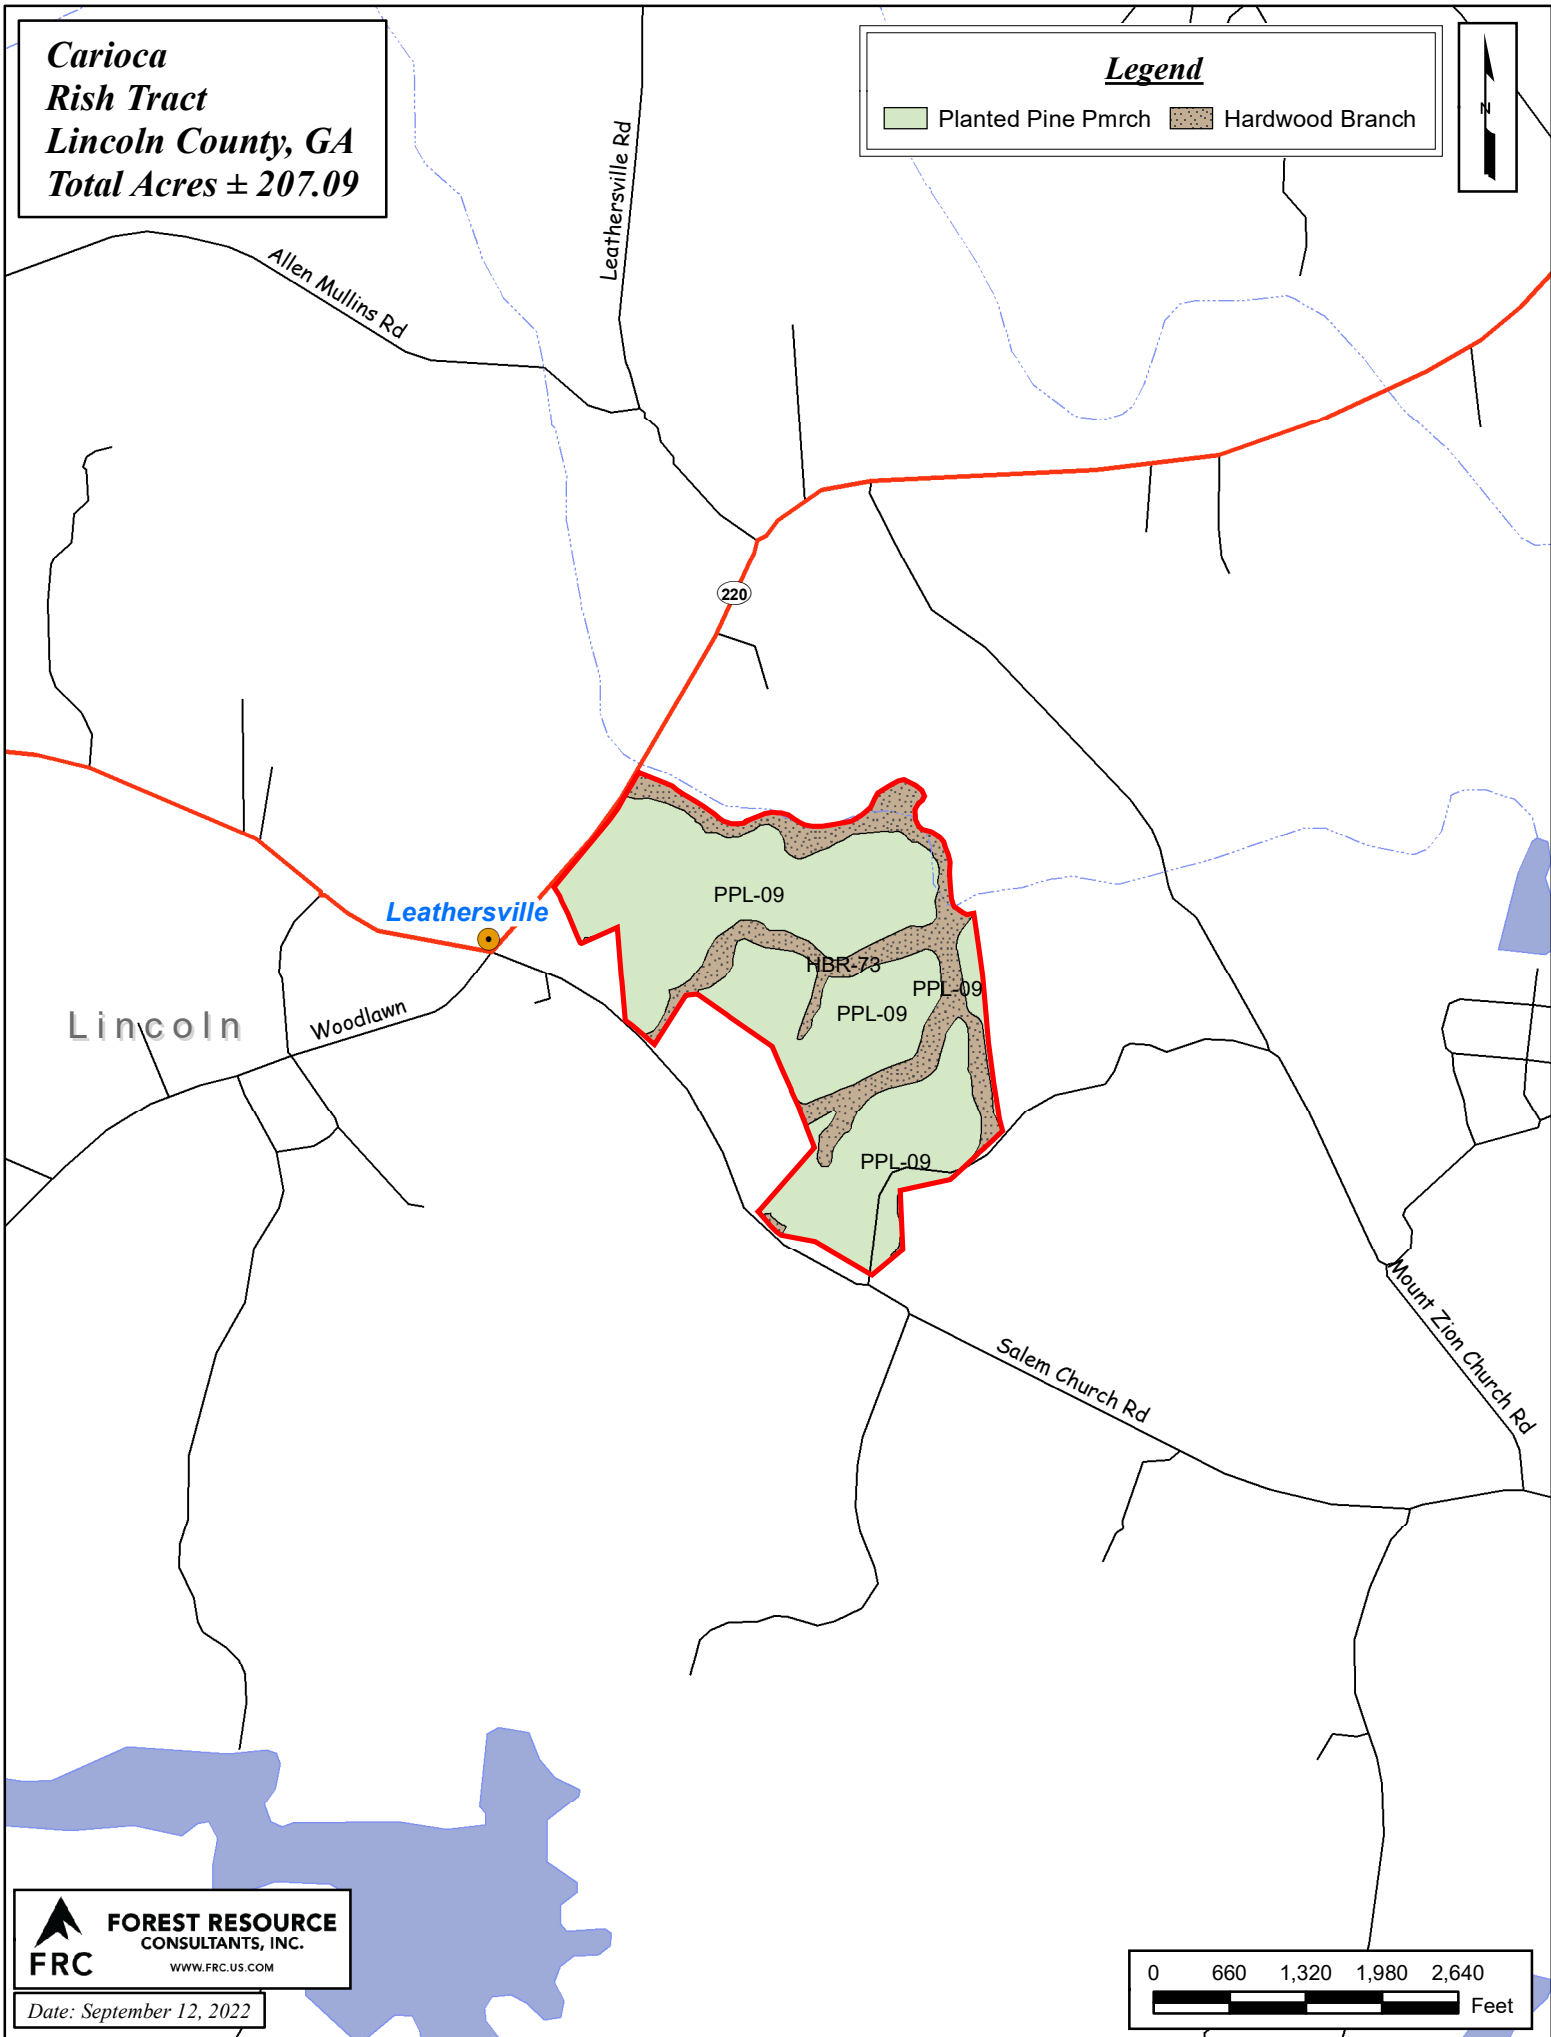

**Carioca
Rish Tract
Lincoln County, GA
Total Acres ± 207.09**

Legend

 Planted Pine Pmrch	 Hardwood Branch
--	---

 **FOREST RESOURCE
CONSULTANTS, INC.**
WWW.FRC.US.COM

Date: September 12, 2022