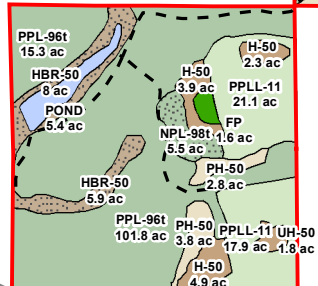

Wheatley Tract
Sumter & Lee Counties, GA
Total Acres ± 2,593.3

Legend

- Planted Pine Mrch
- Planted Pine Pmrch
- Natural Pine Mrch
- Clearcut
- Site Prep
- Pine Hardwood
- Hardwood
- Hardwood Branch
- Cypress
- Beaver Pond
- Swamp
- Food Plot
- Open
- ROW
- Water
- Non-Forest
- Utilities

Whiskey

Wright Rd

Cromer Rd

Larson Rd

Fish Rd

Lake Shore Dr

N Cedar Creek Rd

Cedar Point Cir

Wolfthick Rd
Cork Fern

FOREST RESOURCE CONSULTANTS, INC.
FRC
WWW.FRC.US.COM

Date: August 31, 2022