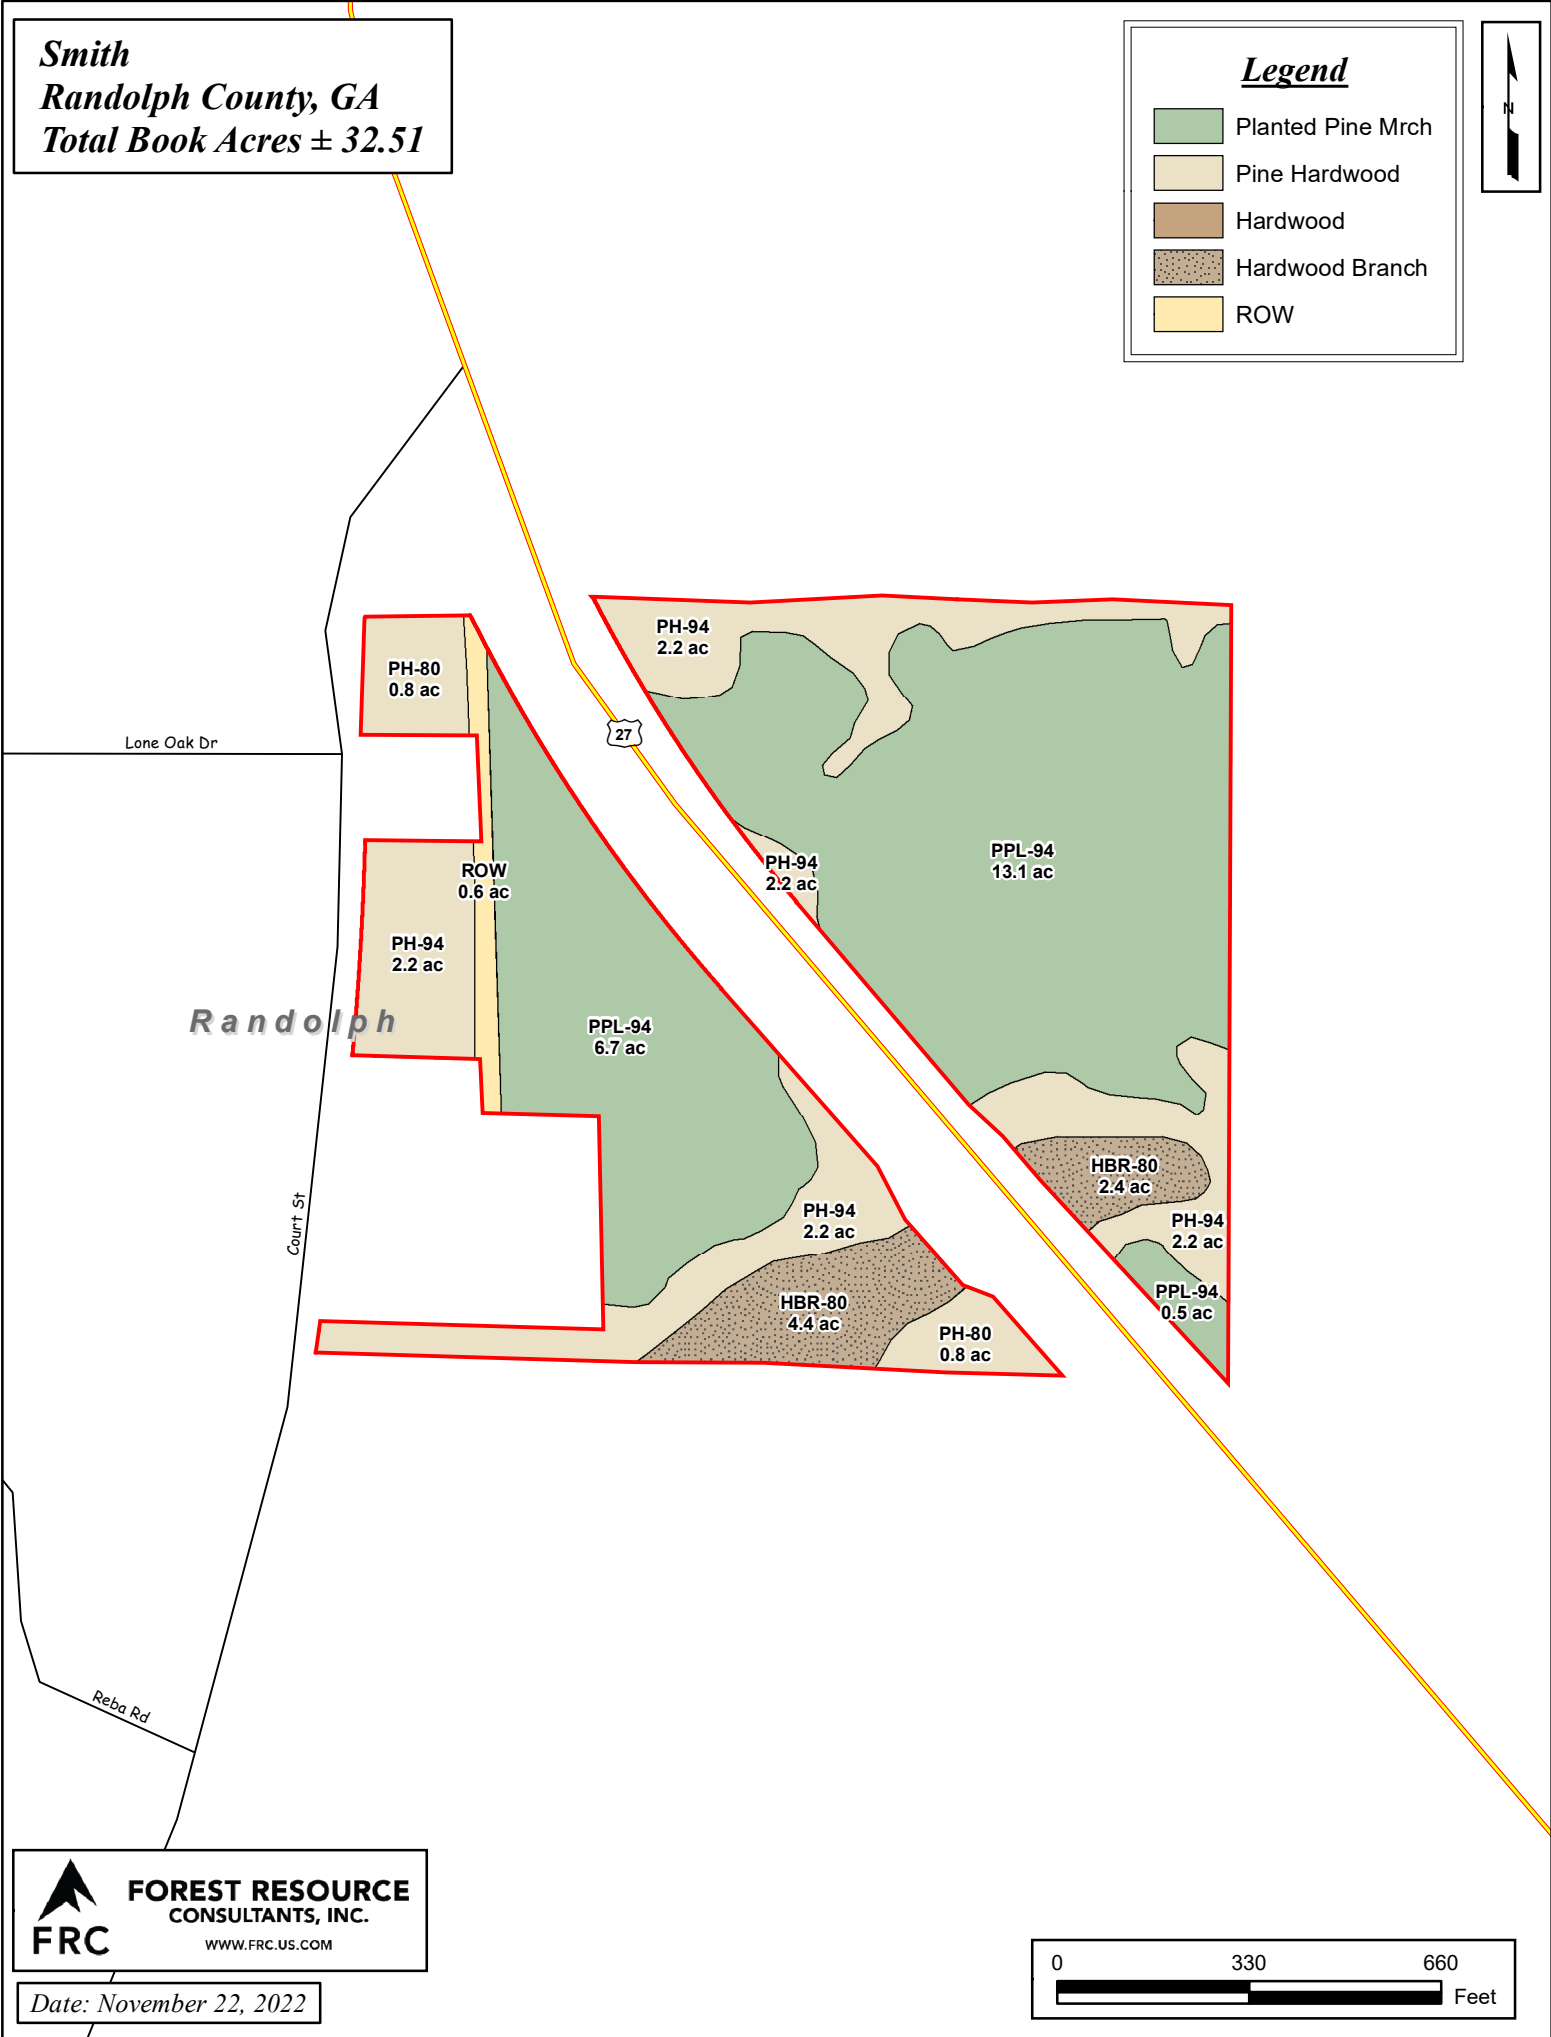

Smith
Randolph County, GA
Total Book Acres ± 32.51

Legend

- Planted Pine Mrch
- Pine Hardwood
- Hardwood
- Hardwood Branch
- ROW

FRC FOREST RESOURCE CONSULTANTS, INC.
 WWW.FRC.US.COM

Date: November 22, 2022