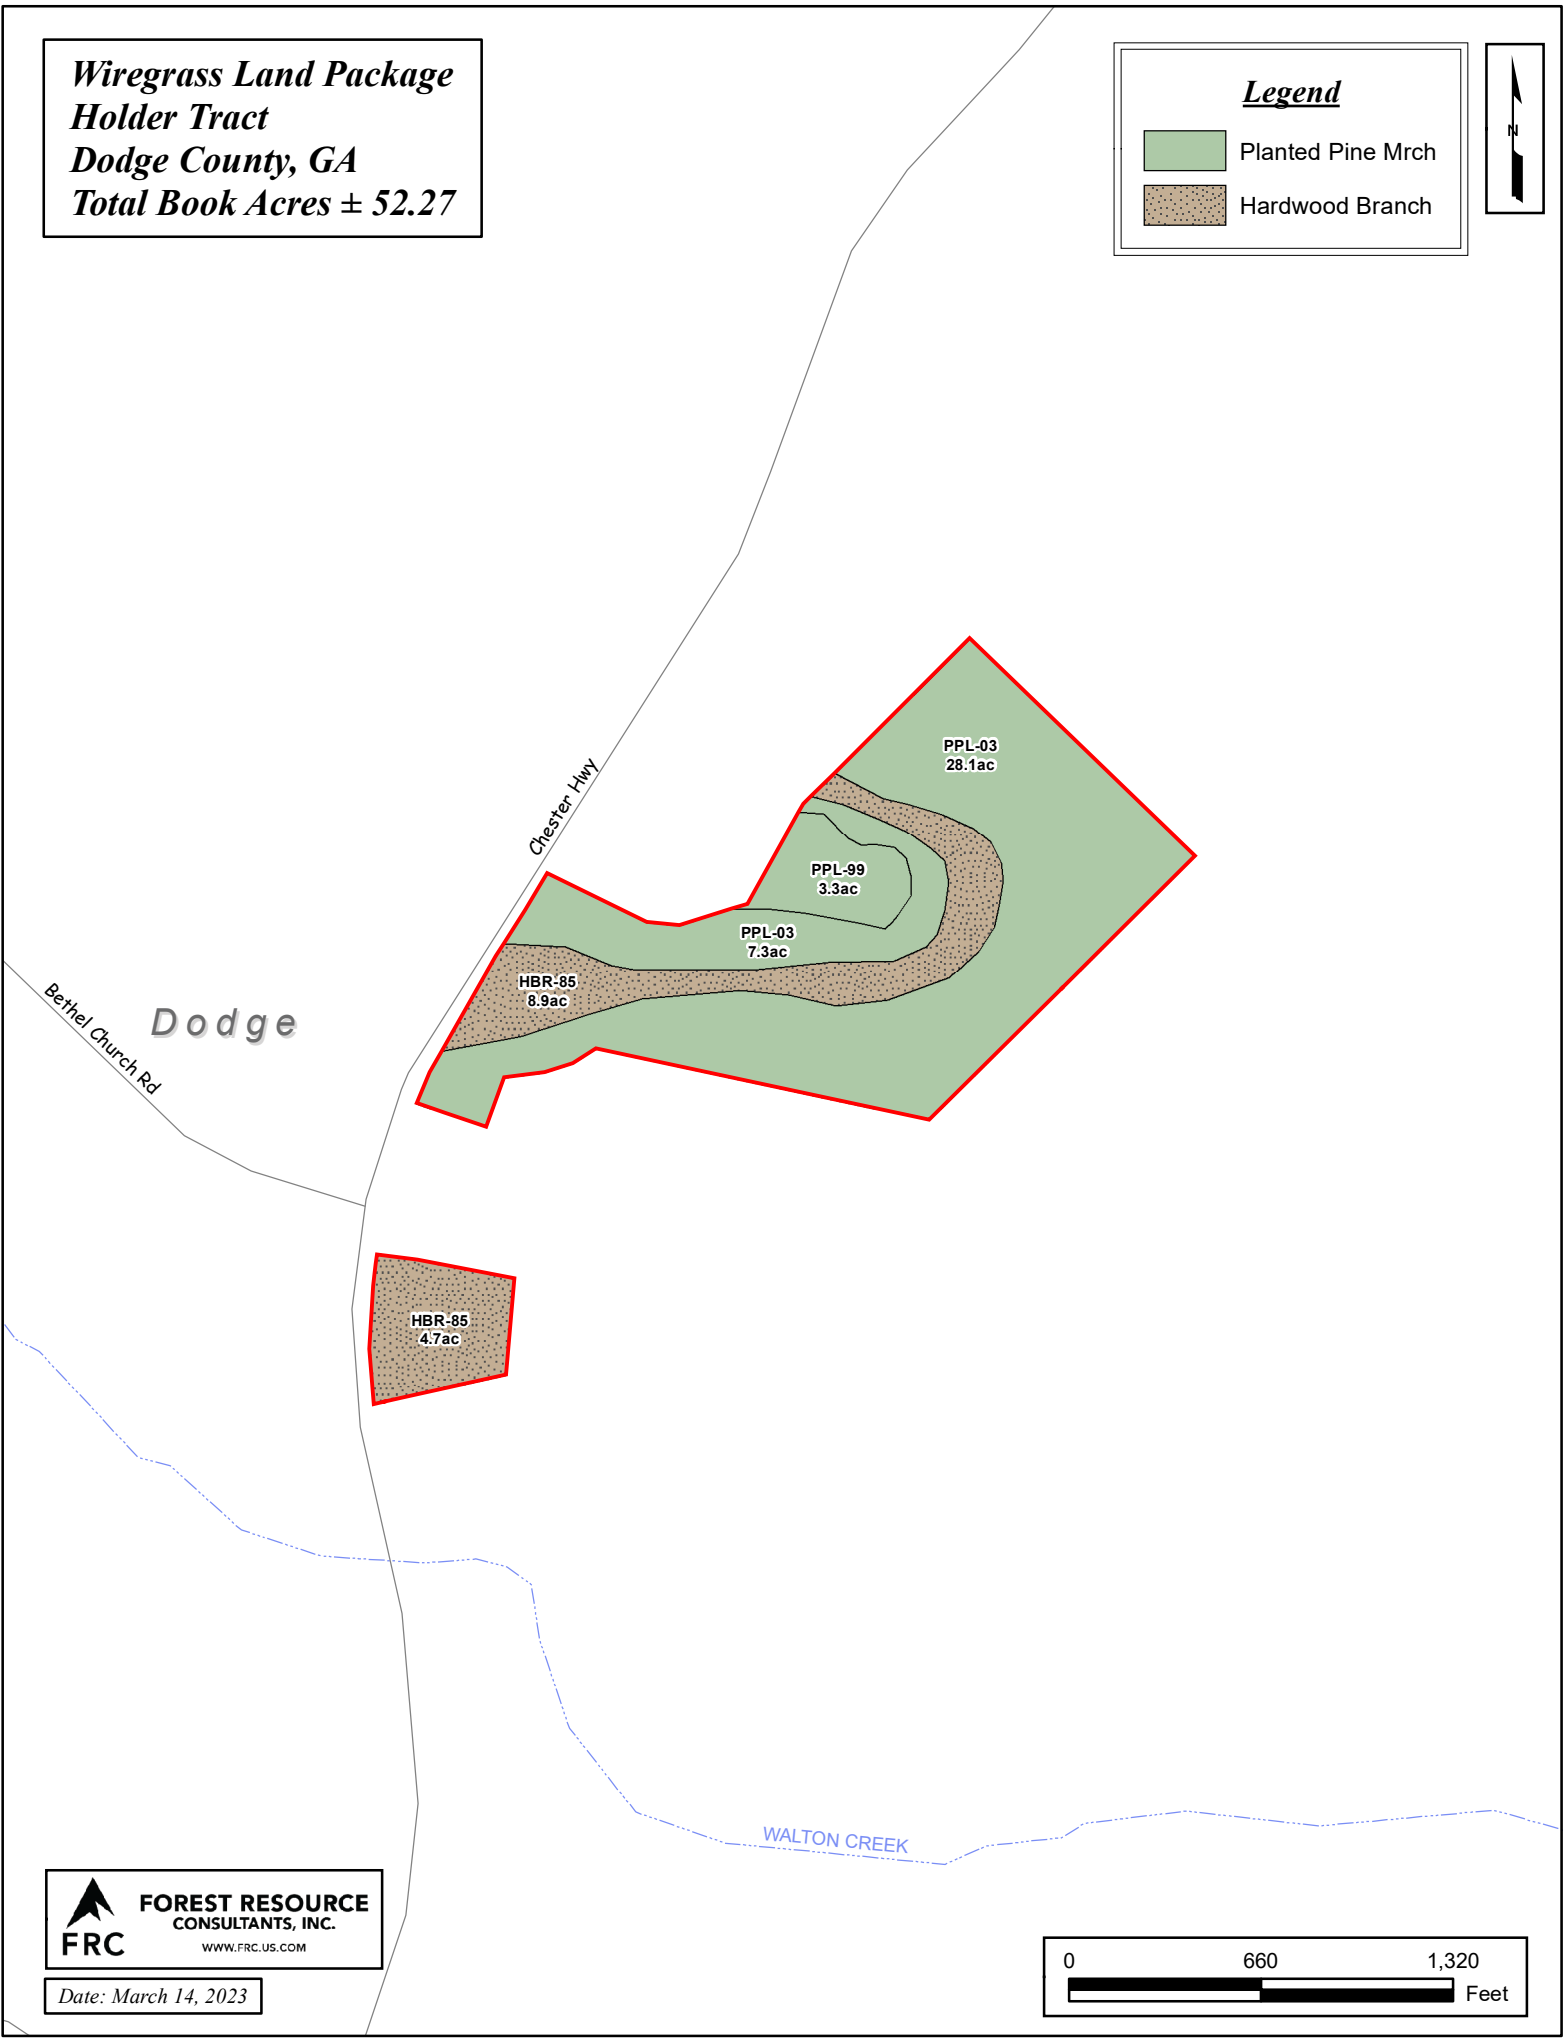

Wiregrass Land Package
Holder Tract
Dodge County, GA
Total Book Acres ± 52.27

Legend

- Planted Pine Mrch
- Hardwood Branch

Dodge

Chester Hwy

Bethel Church Rd

WALTON CREEK

FRC FOREST RESOURCE
CONSULTANTS, INC.
WWW.FRC.US.COM

Date: March 14, 2023