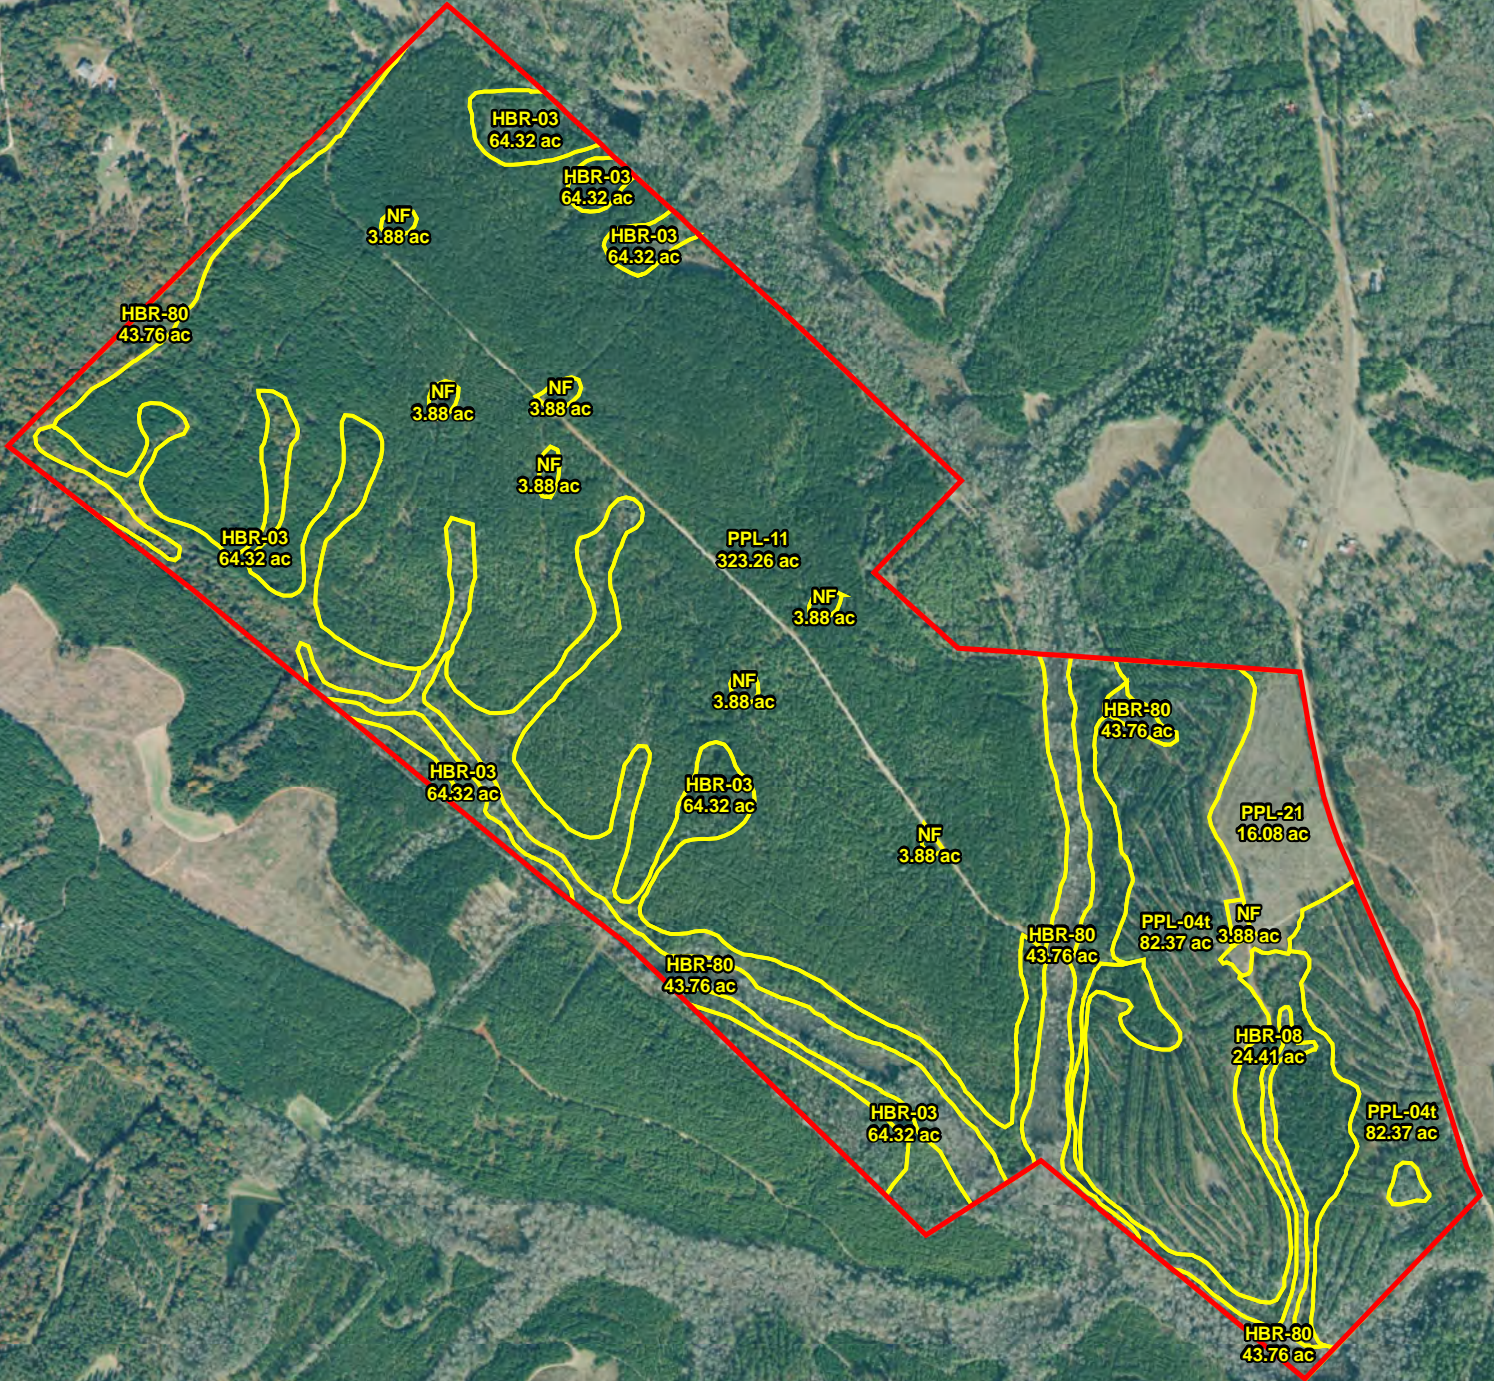

Kestrel Timber II, LLC
Tract 9010
Wilkinson County, GA
Total Acres ± 558

Date: March 21, 2023