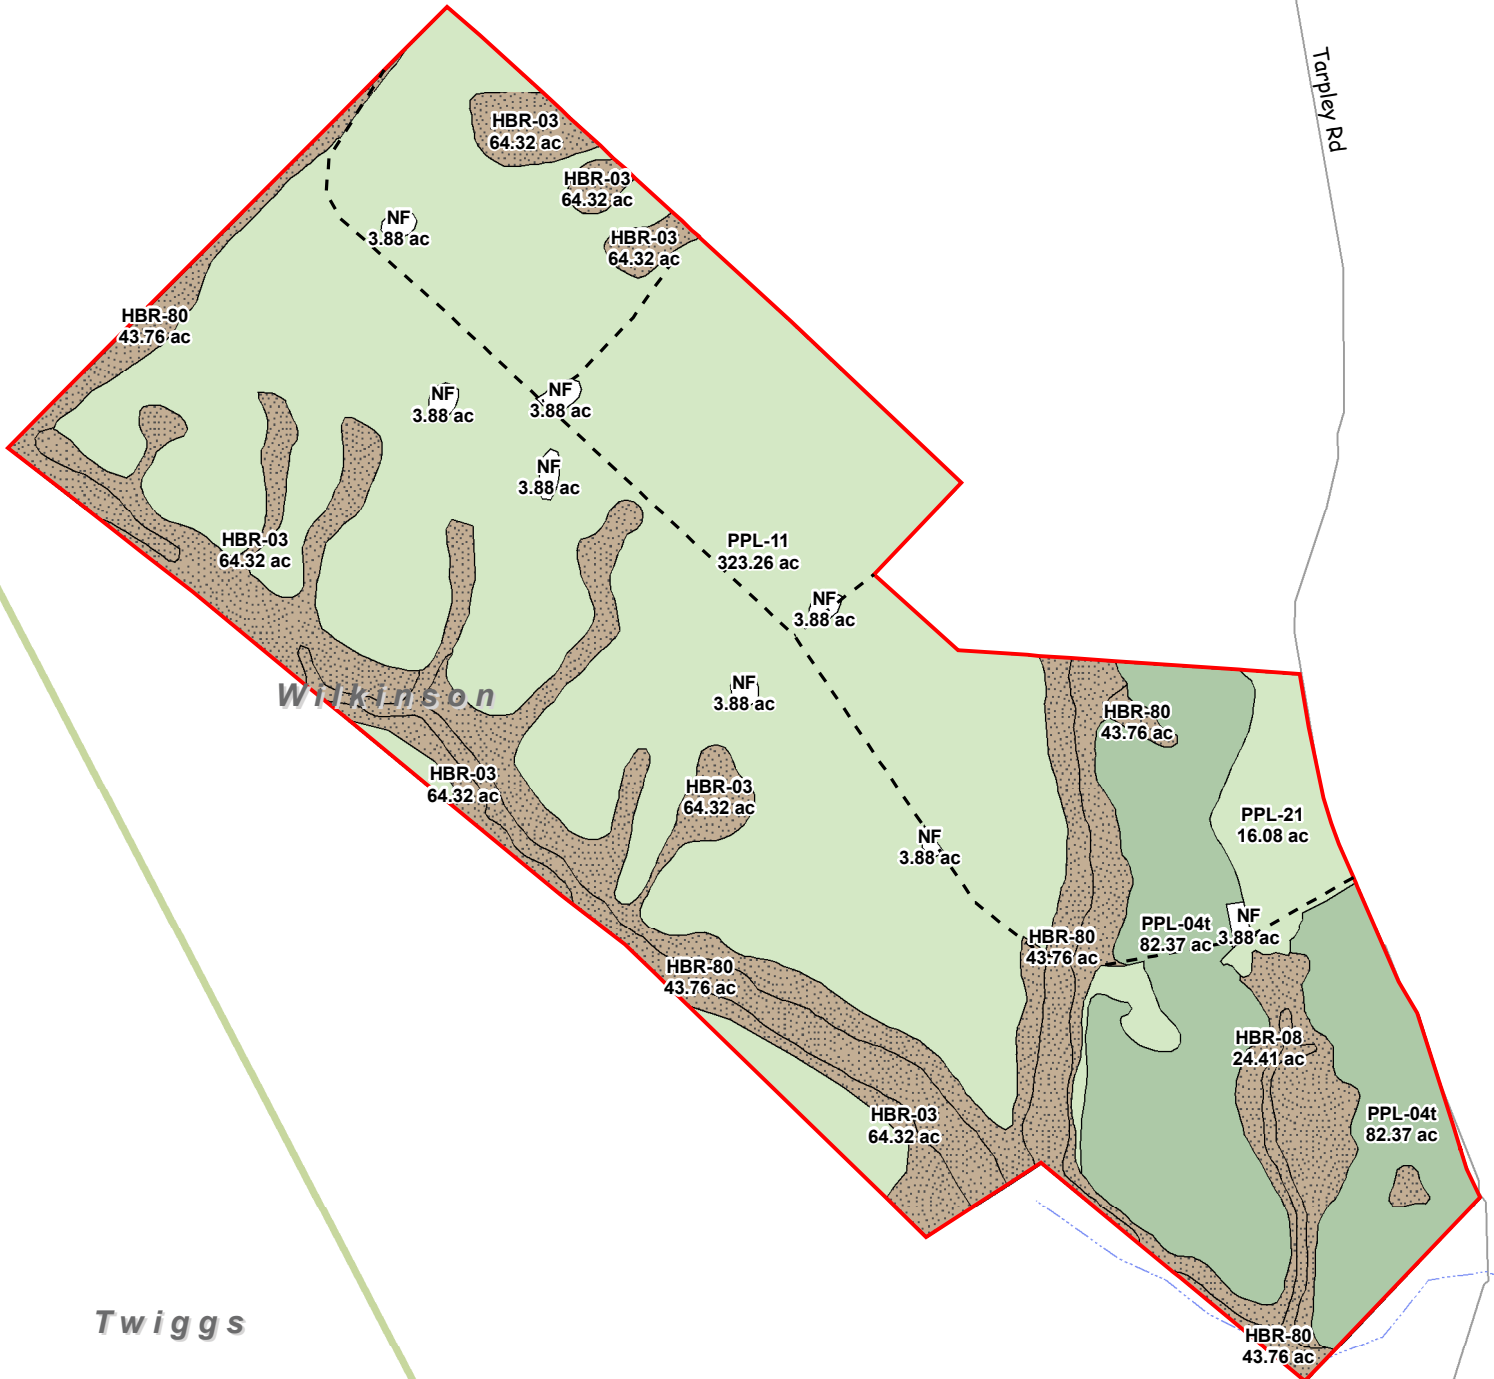

Kestrel Timber II, LLC
Tract 9010
Wilkinson County, GA
Total Acres ± 558

Legend

- Planted Pine Mrch
- Planted Pine Pmrch
- Hardwood Branch
- Non-Forest

FRC **FOREST RESOURCE CONSULTANTS, INC.**
 WWW.FRC.US.COM

Date: March 21, 2023