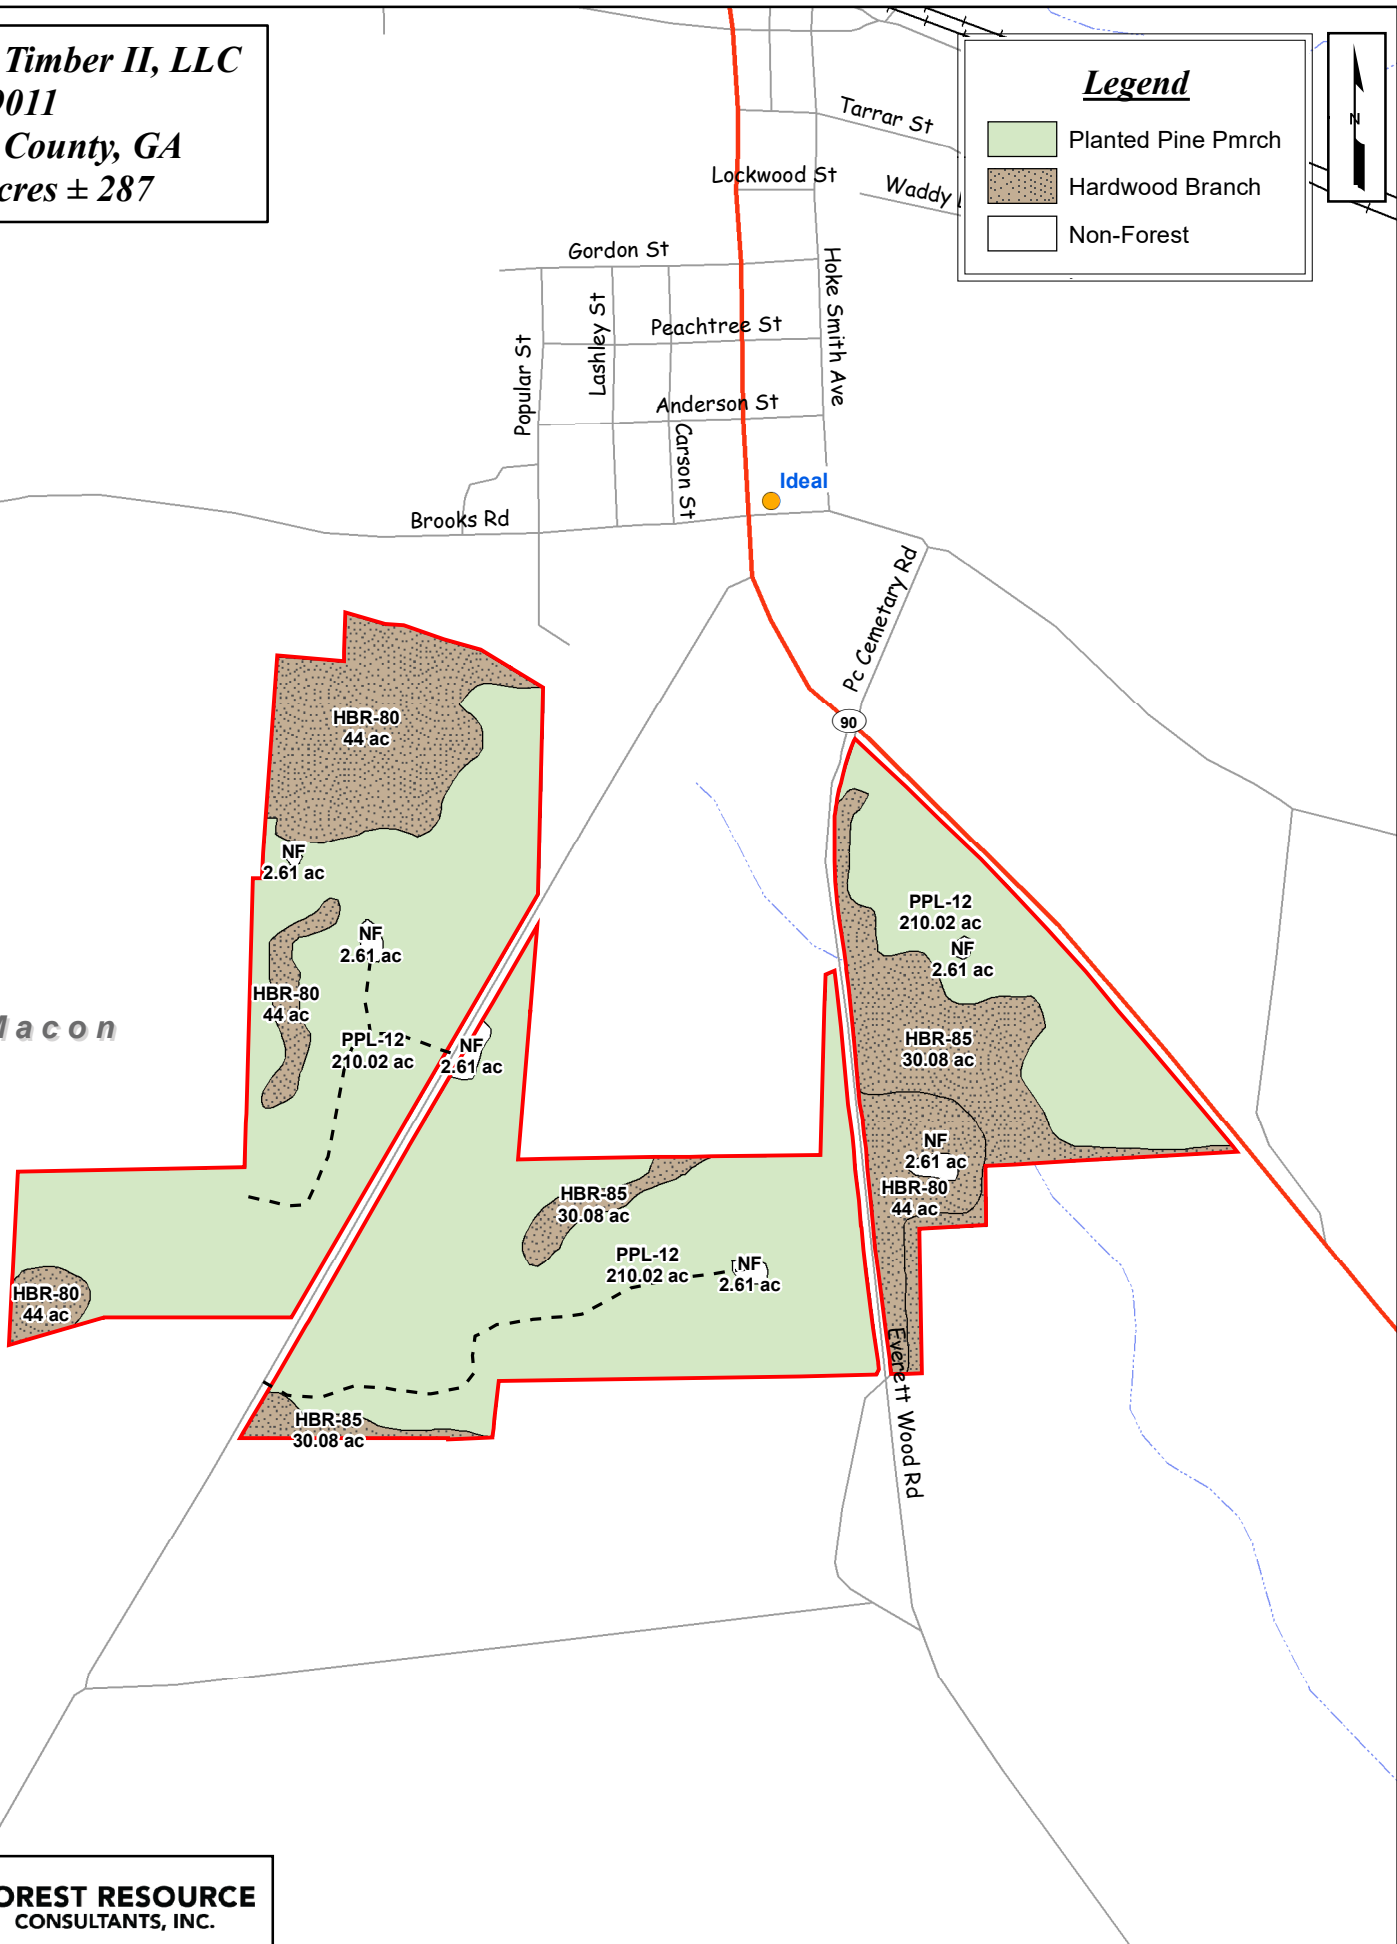

**Kestrel Timber II, LLC**  
**Tract 9011**  
**Macon County, GA**  
**Total Acres ± 287**

**Legend**

- Planted Pine Pmrch
- Hardwood Branch
- Non-Forest

Macon

**FRC** **FOREST RESOURCE CONSULTANTS, INC.**  
 WWW.FRC.US.COM

Date: March 21, 2023