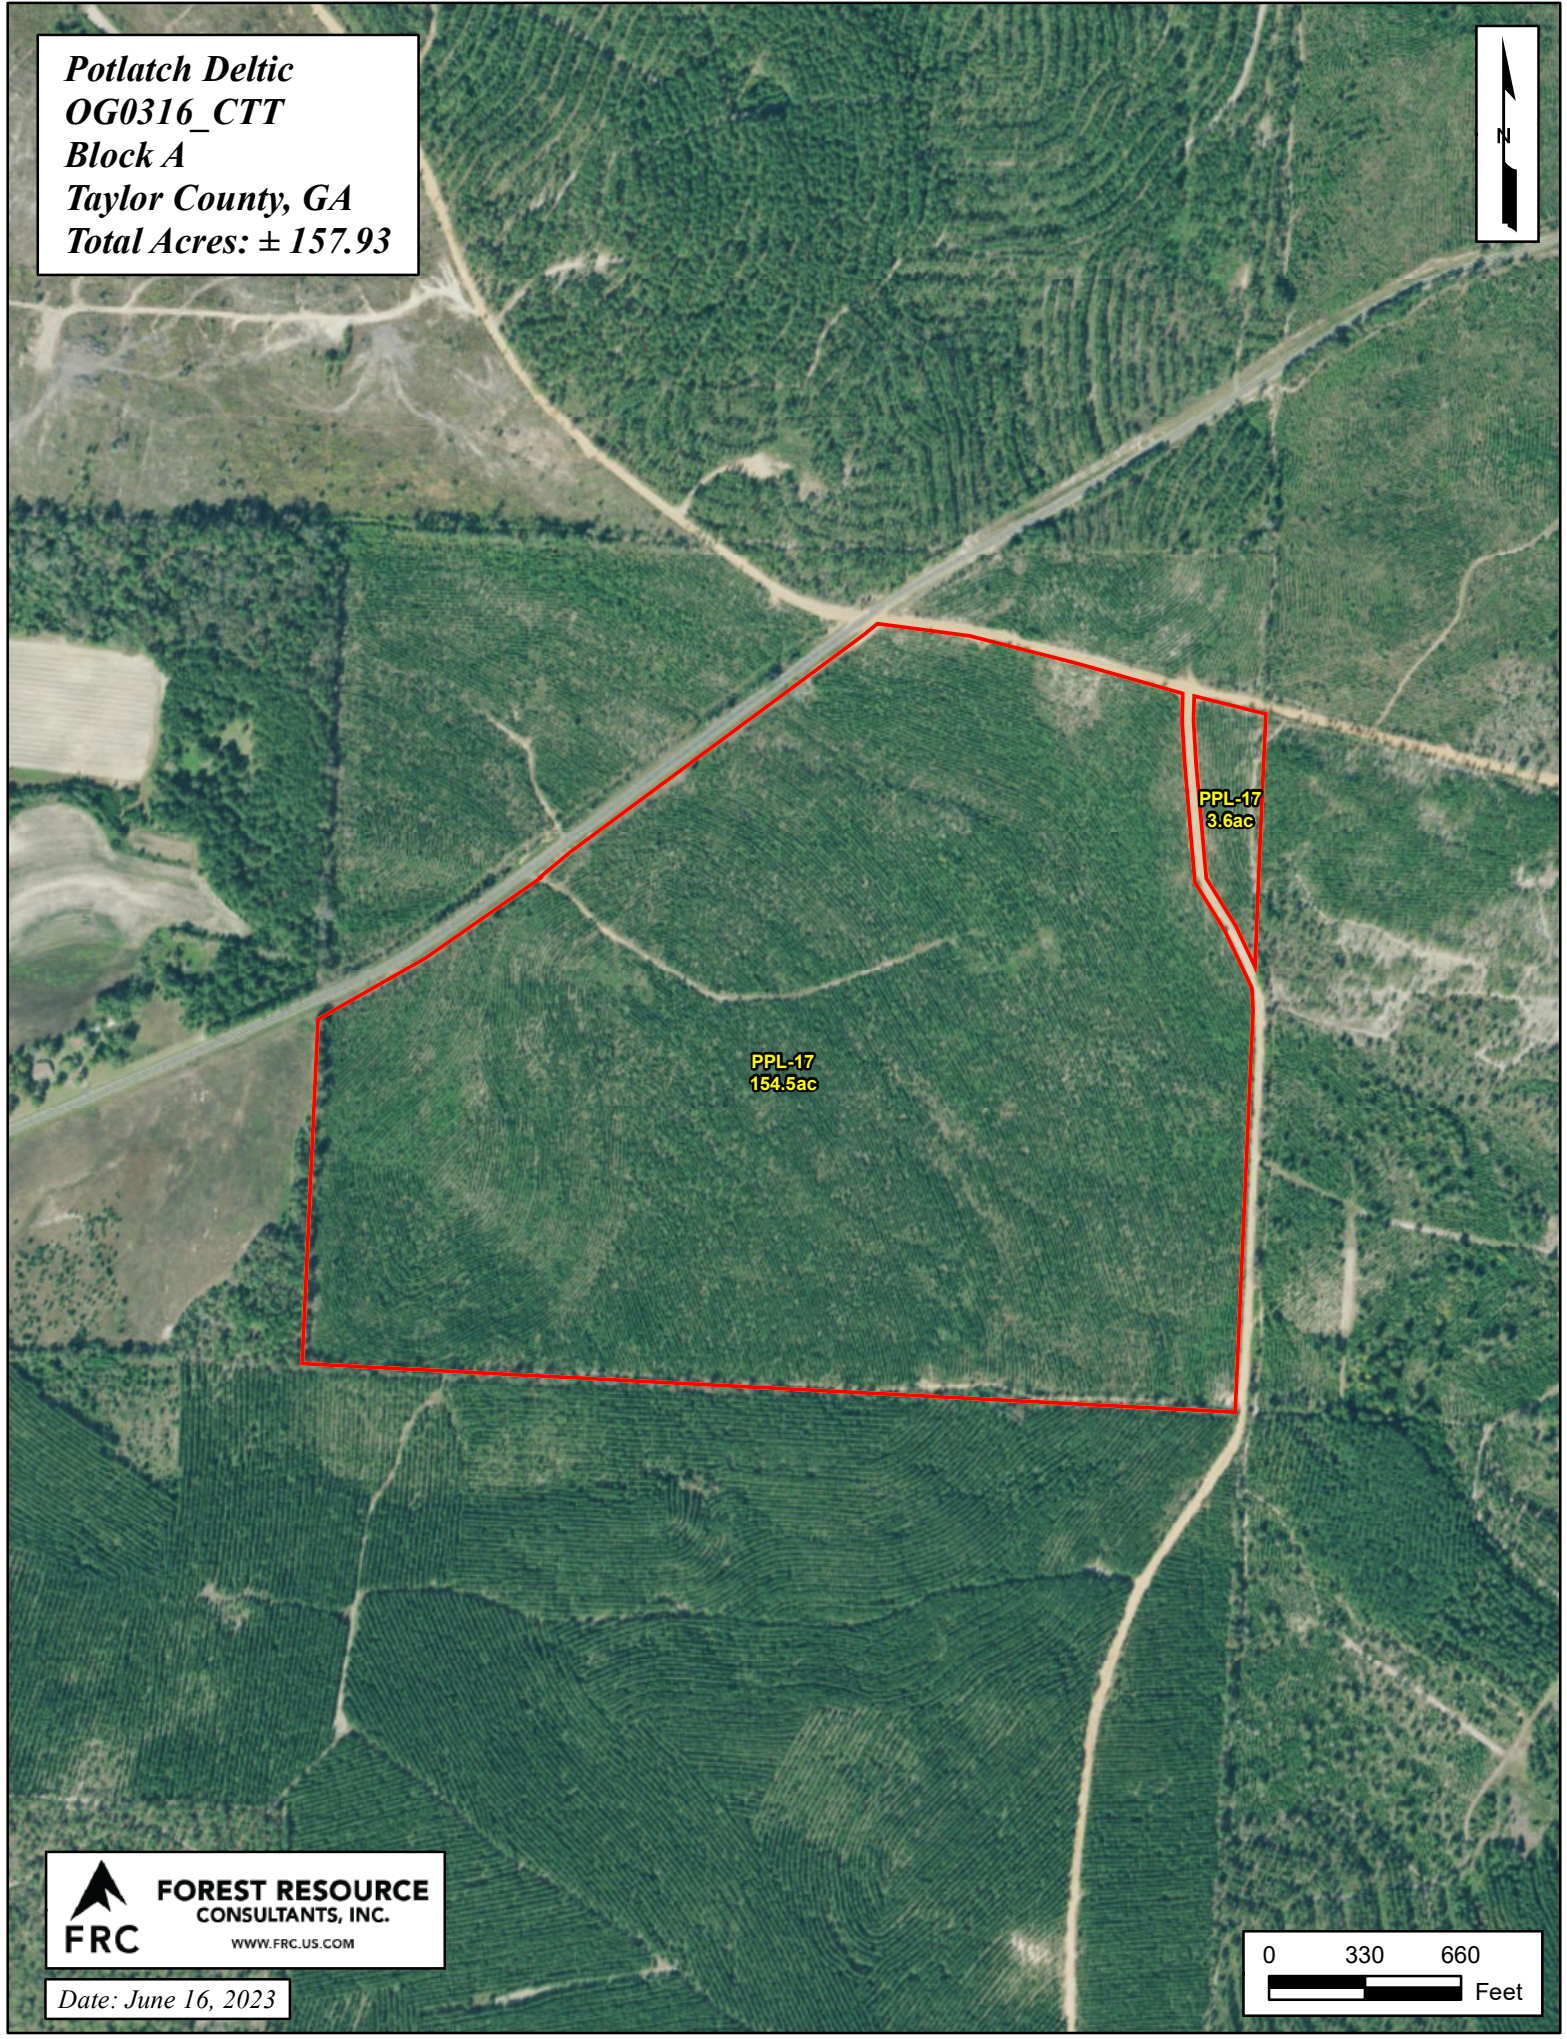

Potlatch Deltic
OG0316_CTT
Block A
Taylor County, GA
Total Acres: ± 157.93

PPL-17
154.5ac

PPL-17
3.6ac

FOREST RESOURCE
CONSULTANTS, INC.

WWW.FRC.US.COM

Date: June 16, 2023