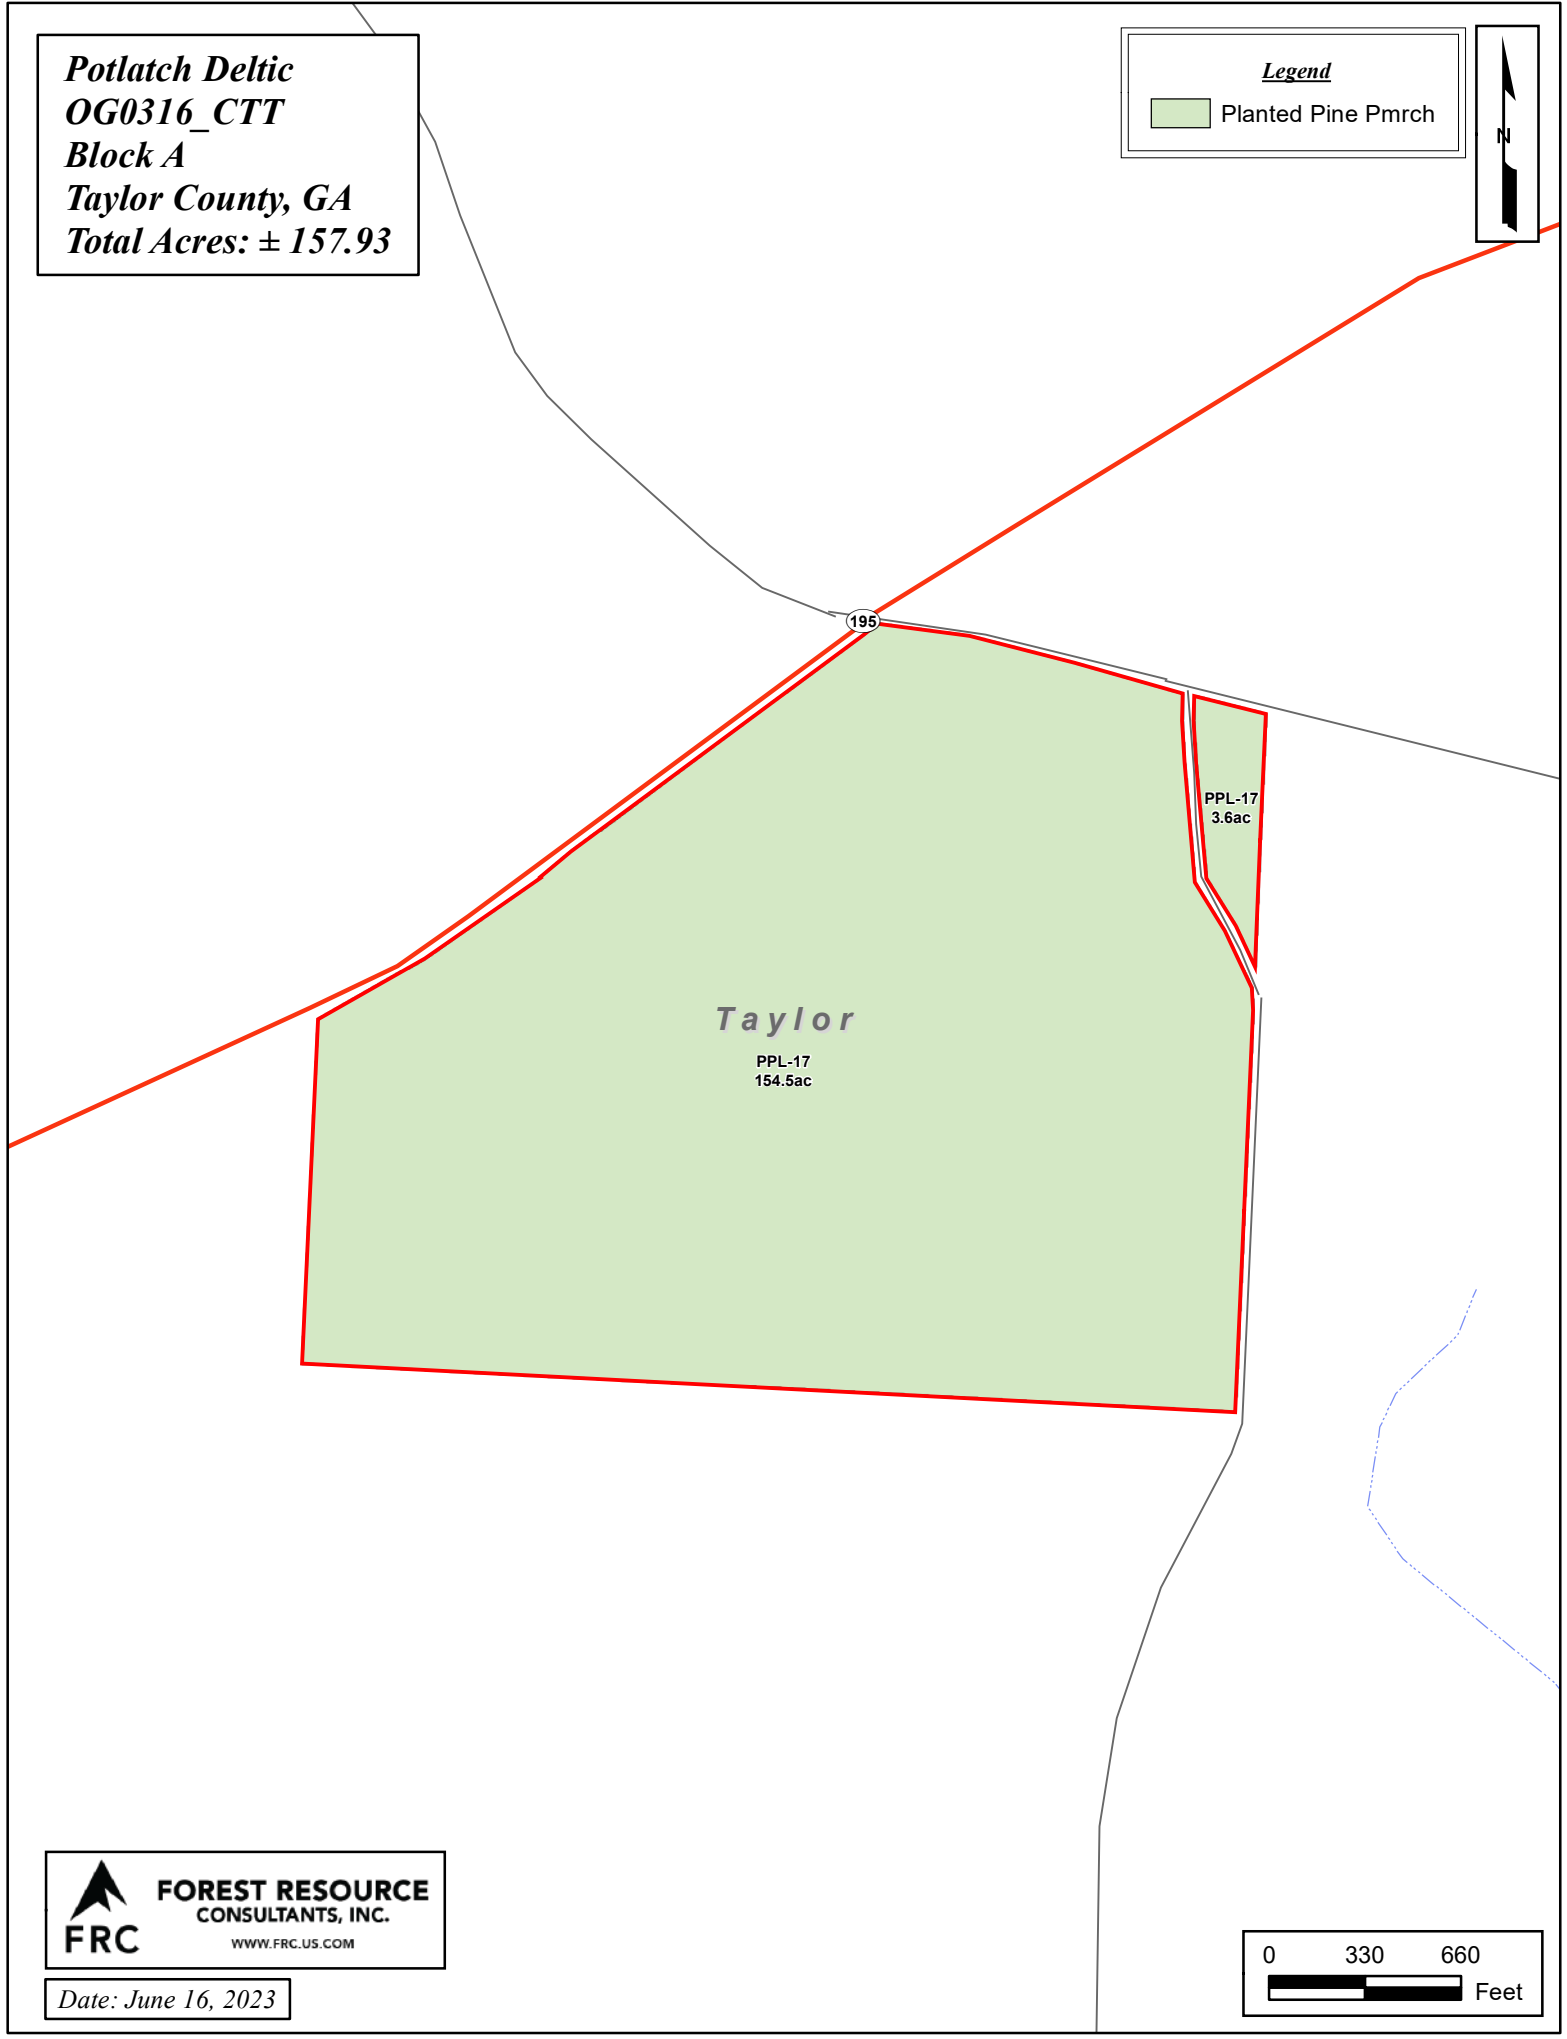

**Potlatch Deltic
OG0316_CTT
Block A
Taylor County, GA
Total Acres: ± 157.93**

Legend

 Planted Pine Pmrch

 **FOREST RESOURCE
CONSULTANTS, INC.**
WWW.FRC.US.COM

Date: June 16, 2023

0 330 660
 Feet