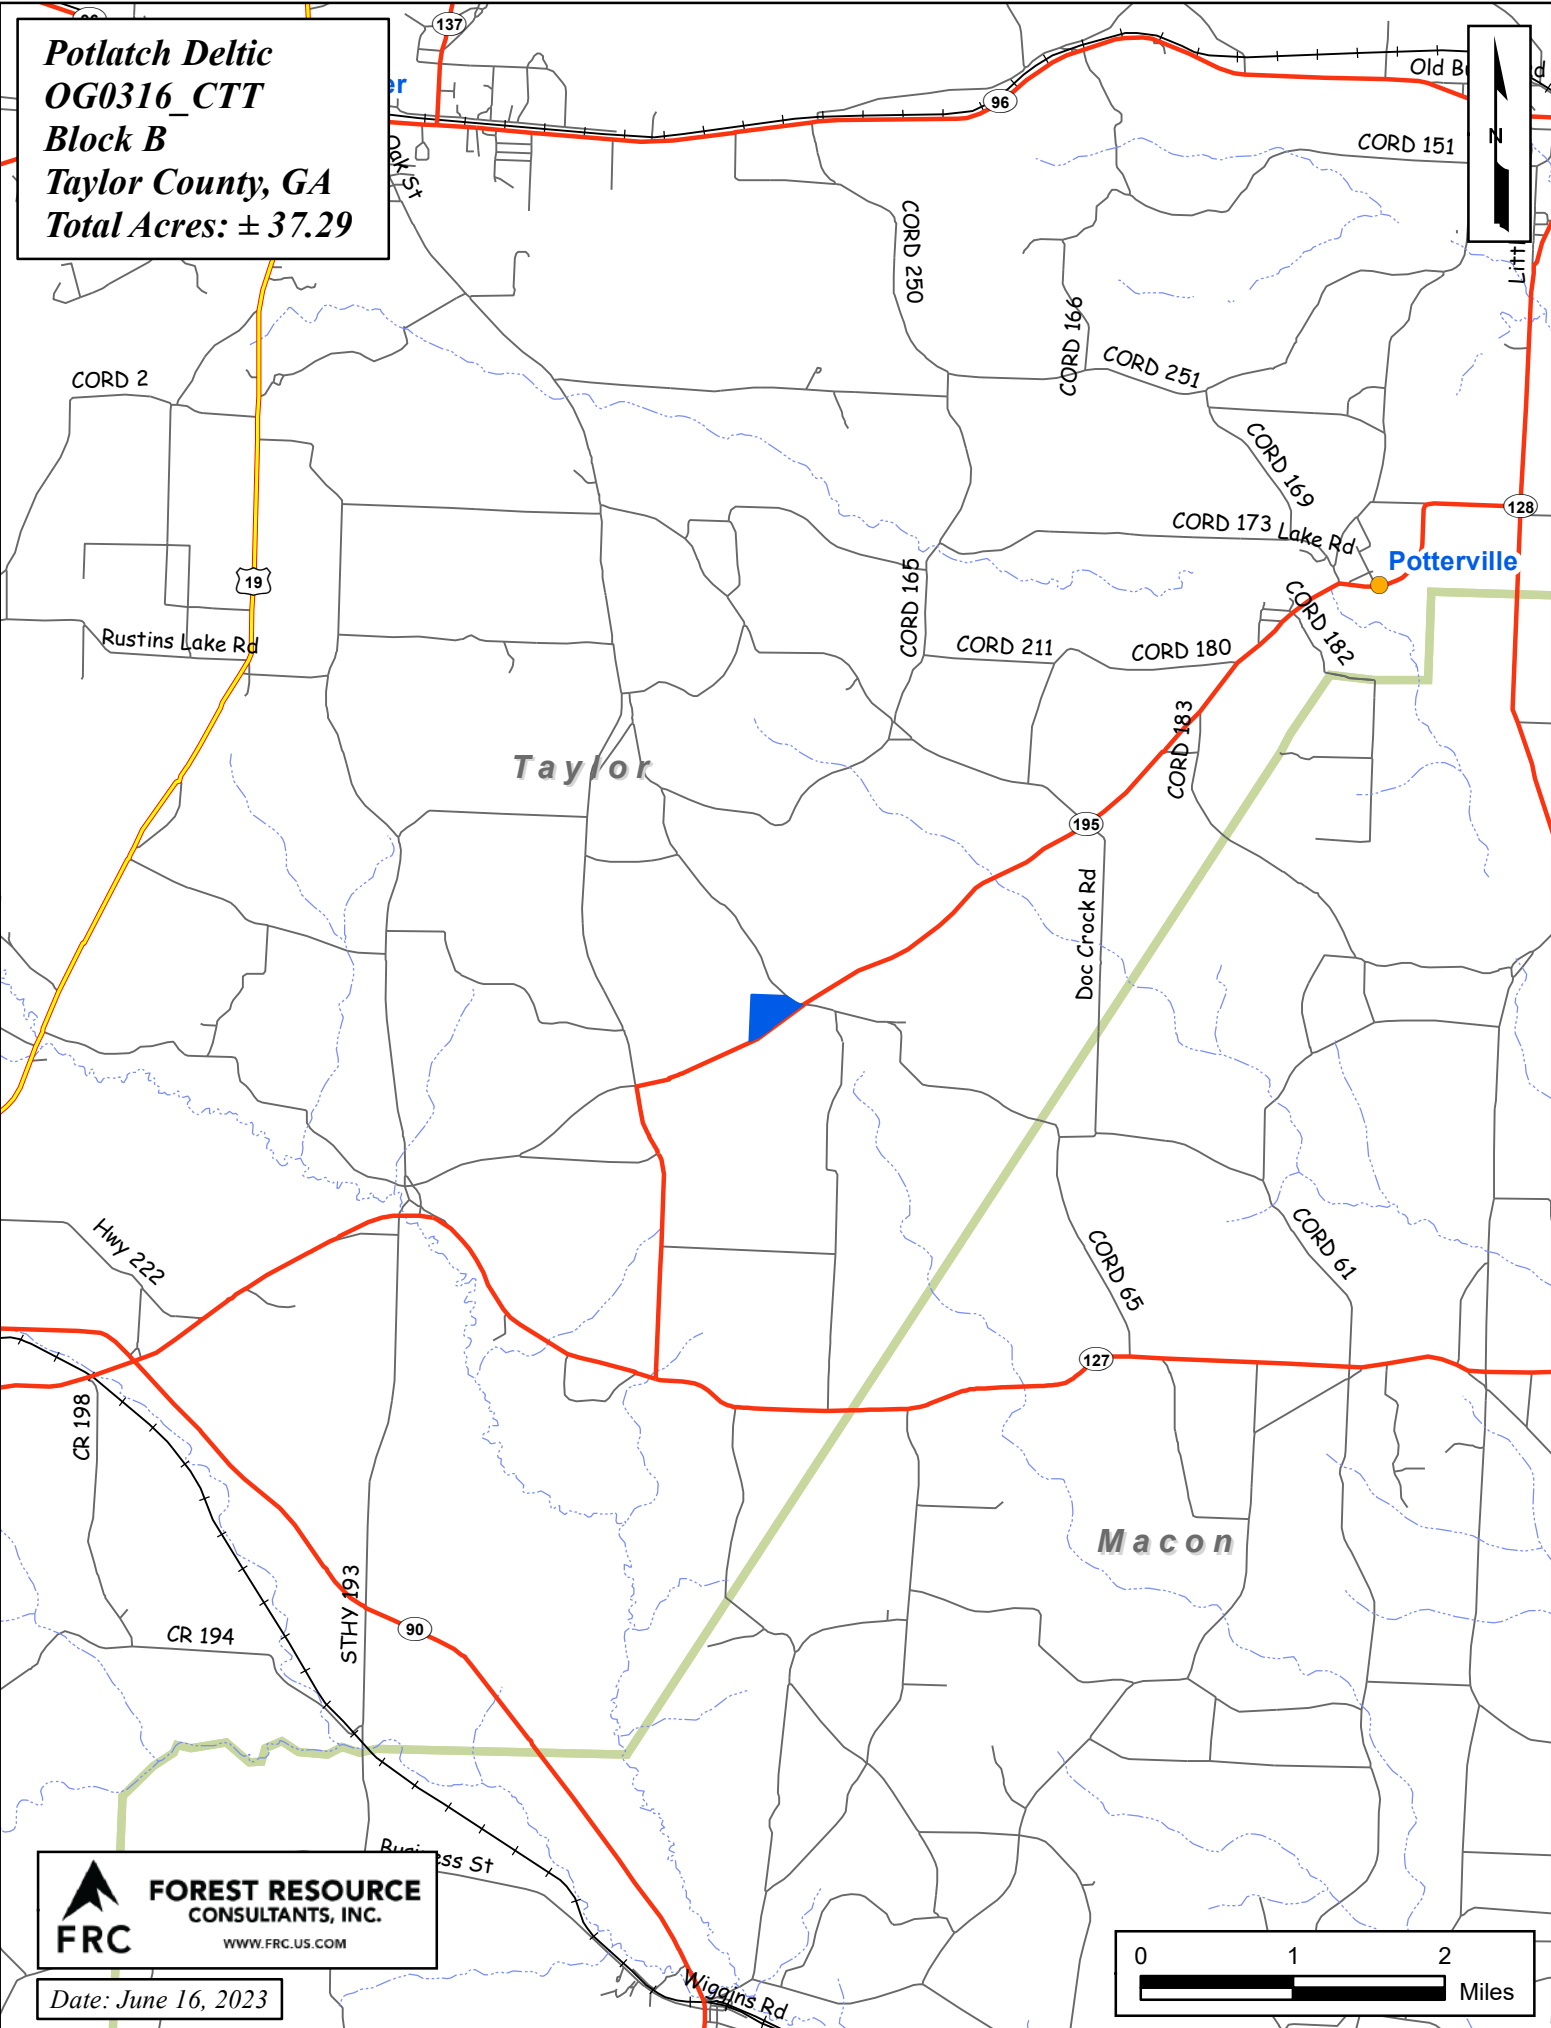

Pottlatch Deltic
OG0316_CTT
Block B
Taylor County, GA
Total Acres: ± 37.29

FRC
FOREST RESOURCE
CONSULTANTS, INC.
WWW.FRC.US.COM

Date: June 16, 2023