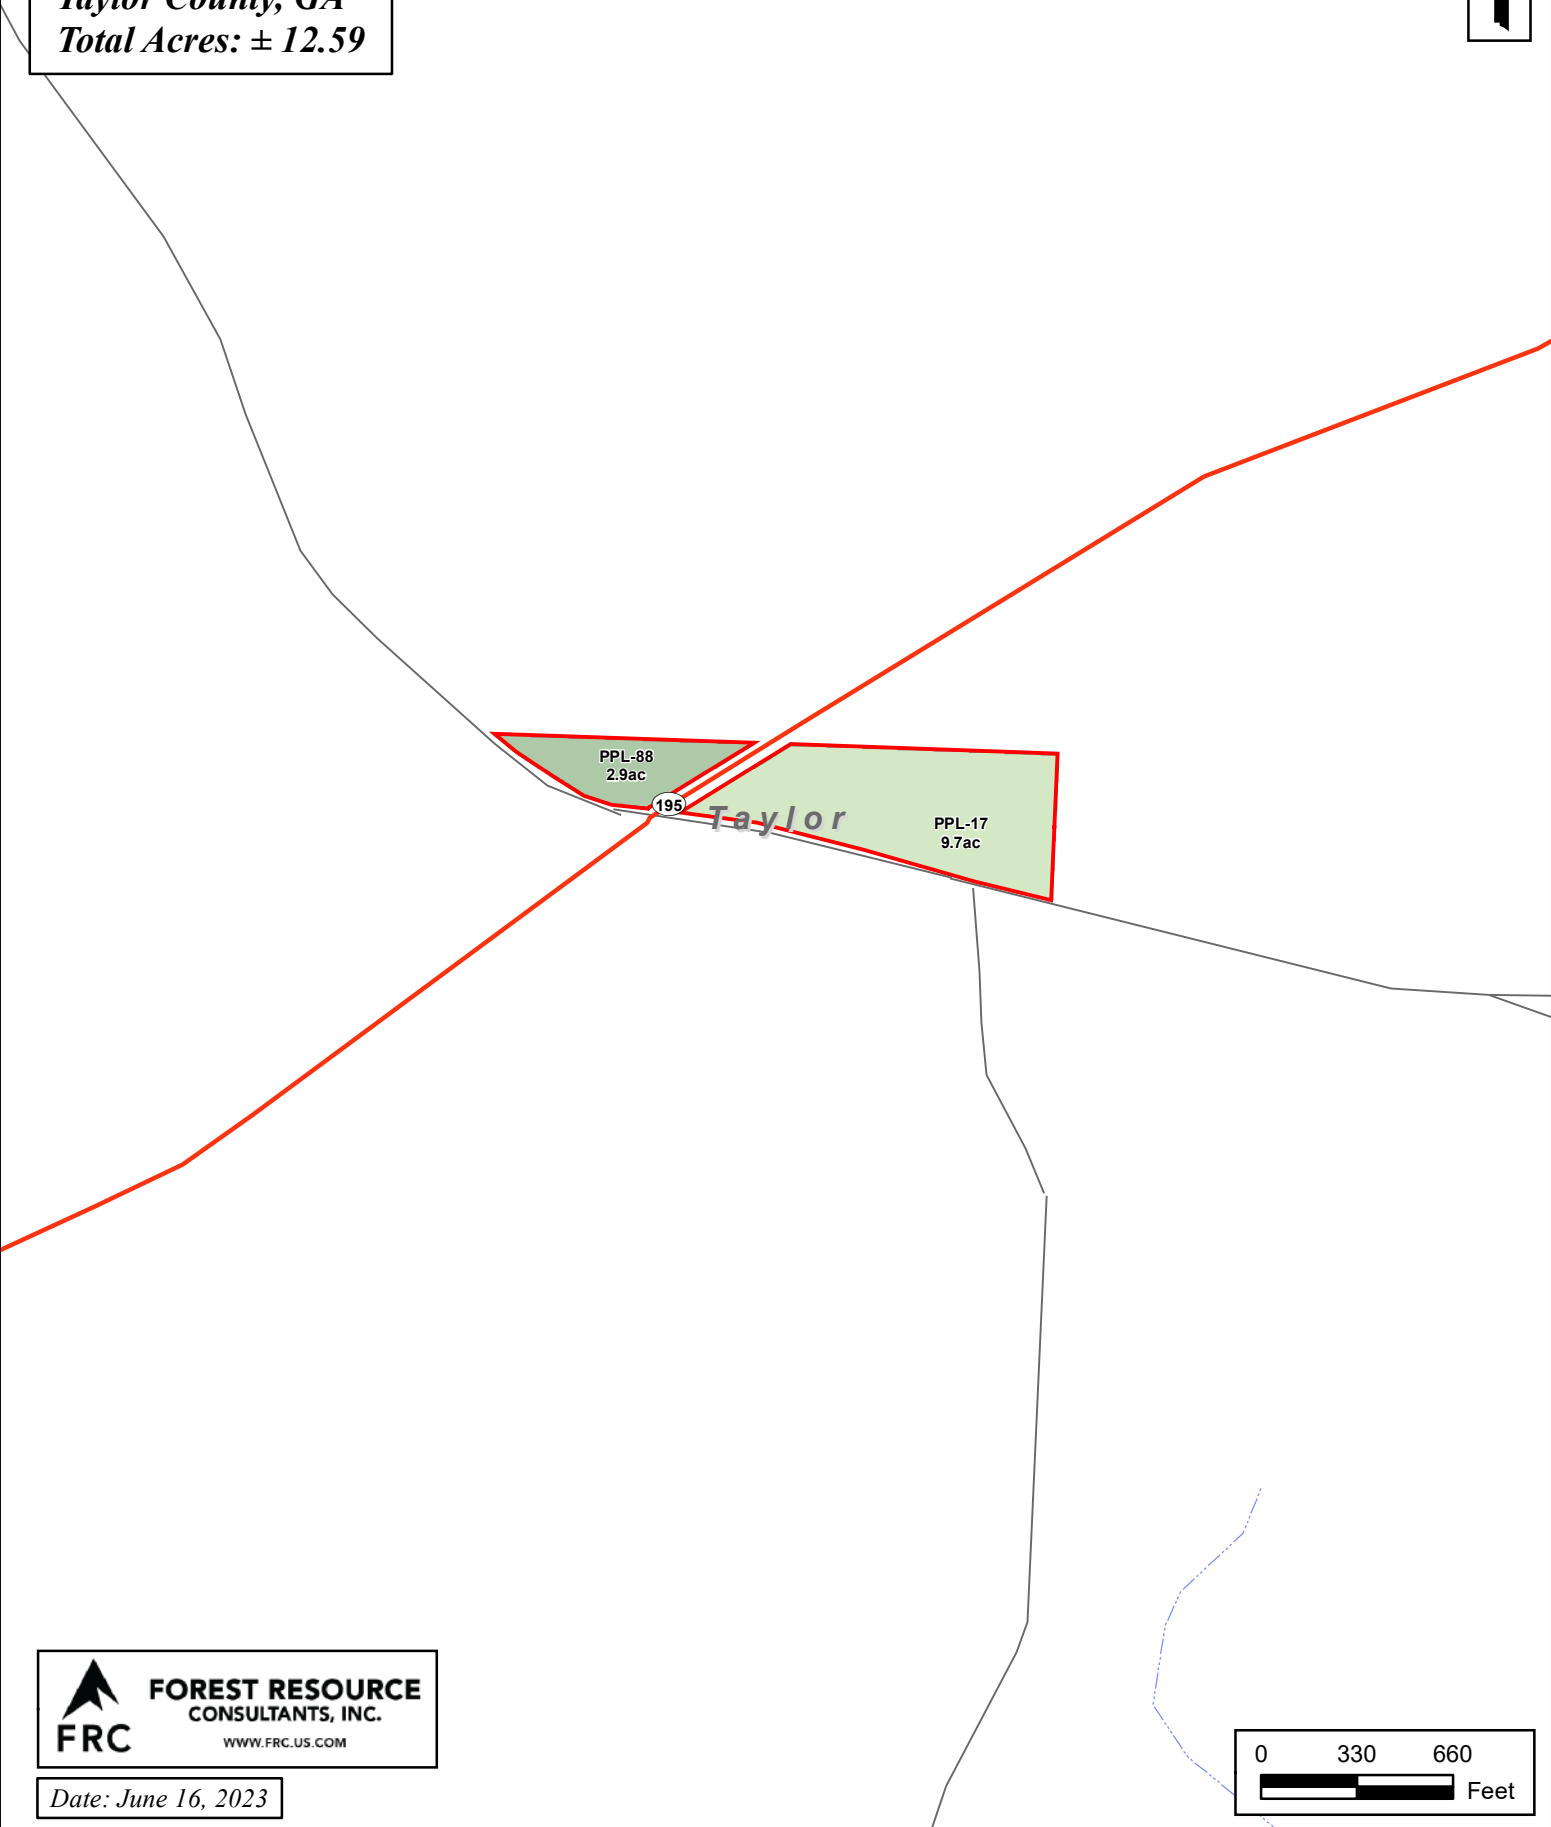

**Potlatch Deltic  
OG0316\_CTT  
Block C  
Taylor County, GA  
Total Acres: ± 12.59**

***Legend***

-  Planted Pine Mrch
-  Planted Pine Pmrch

Date: June 16, 2023