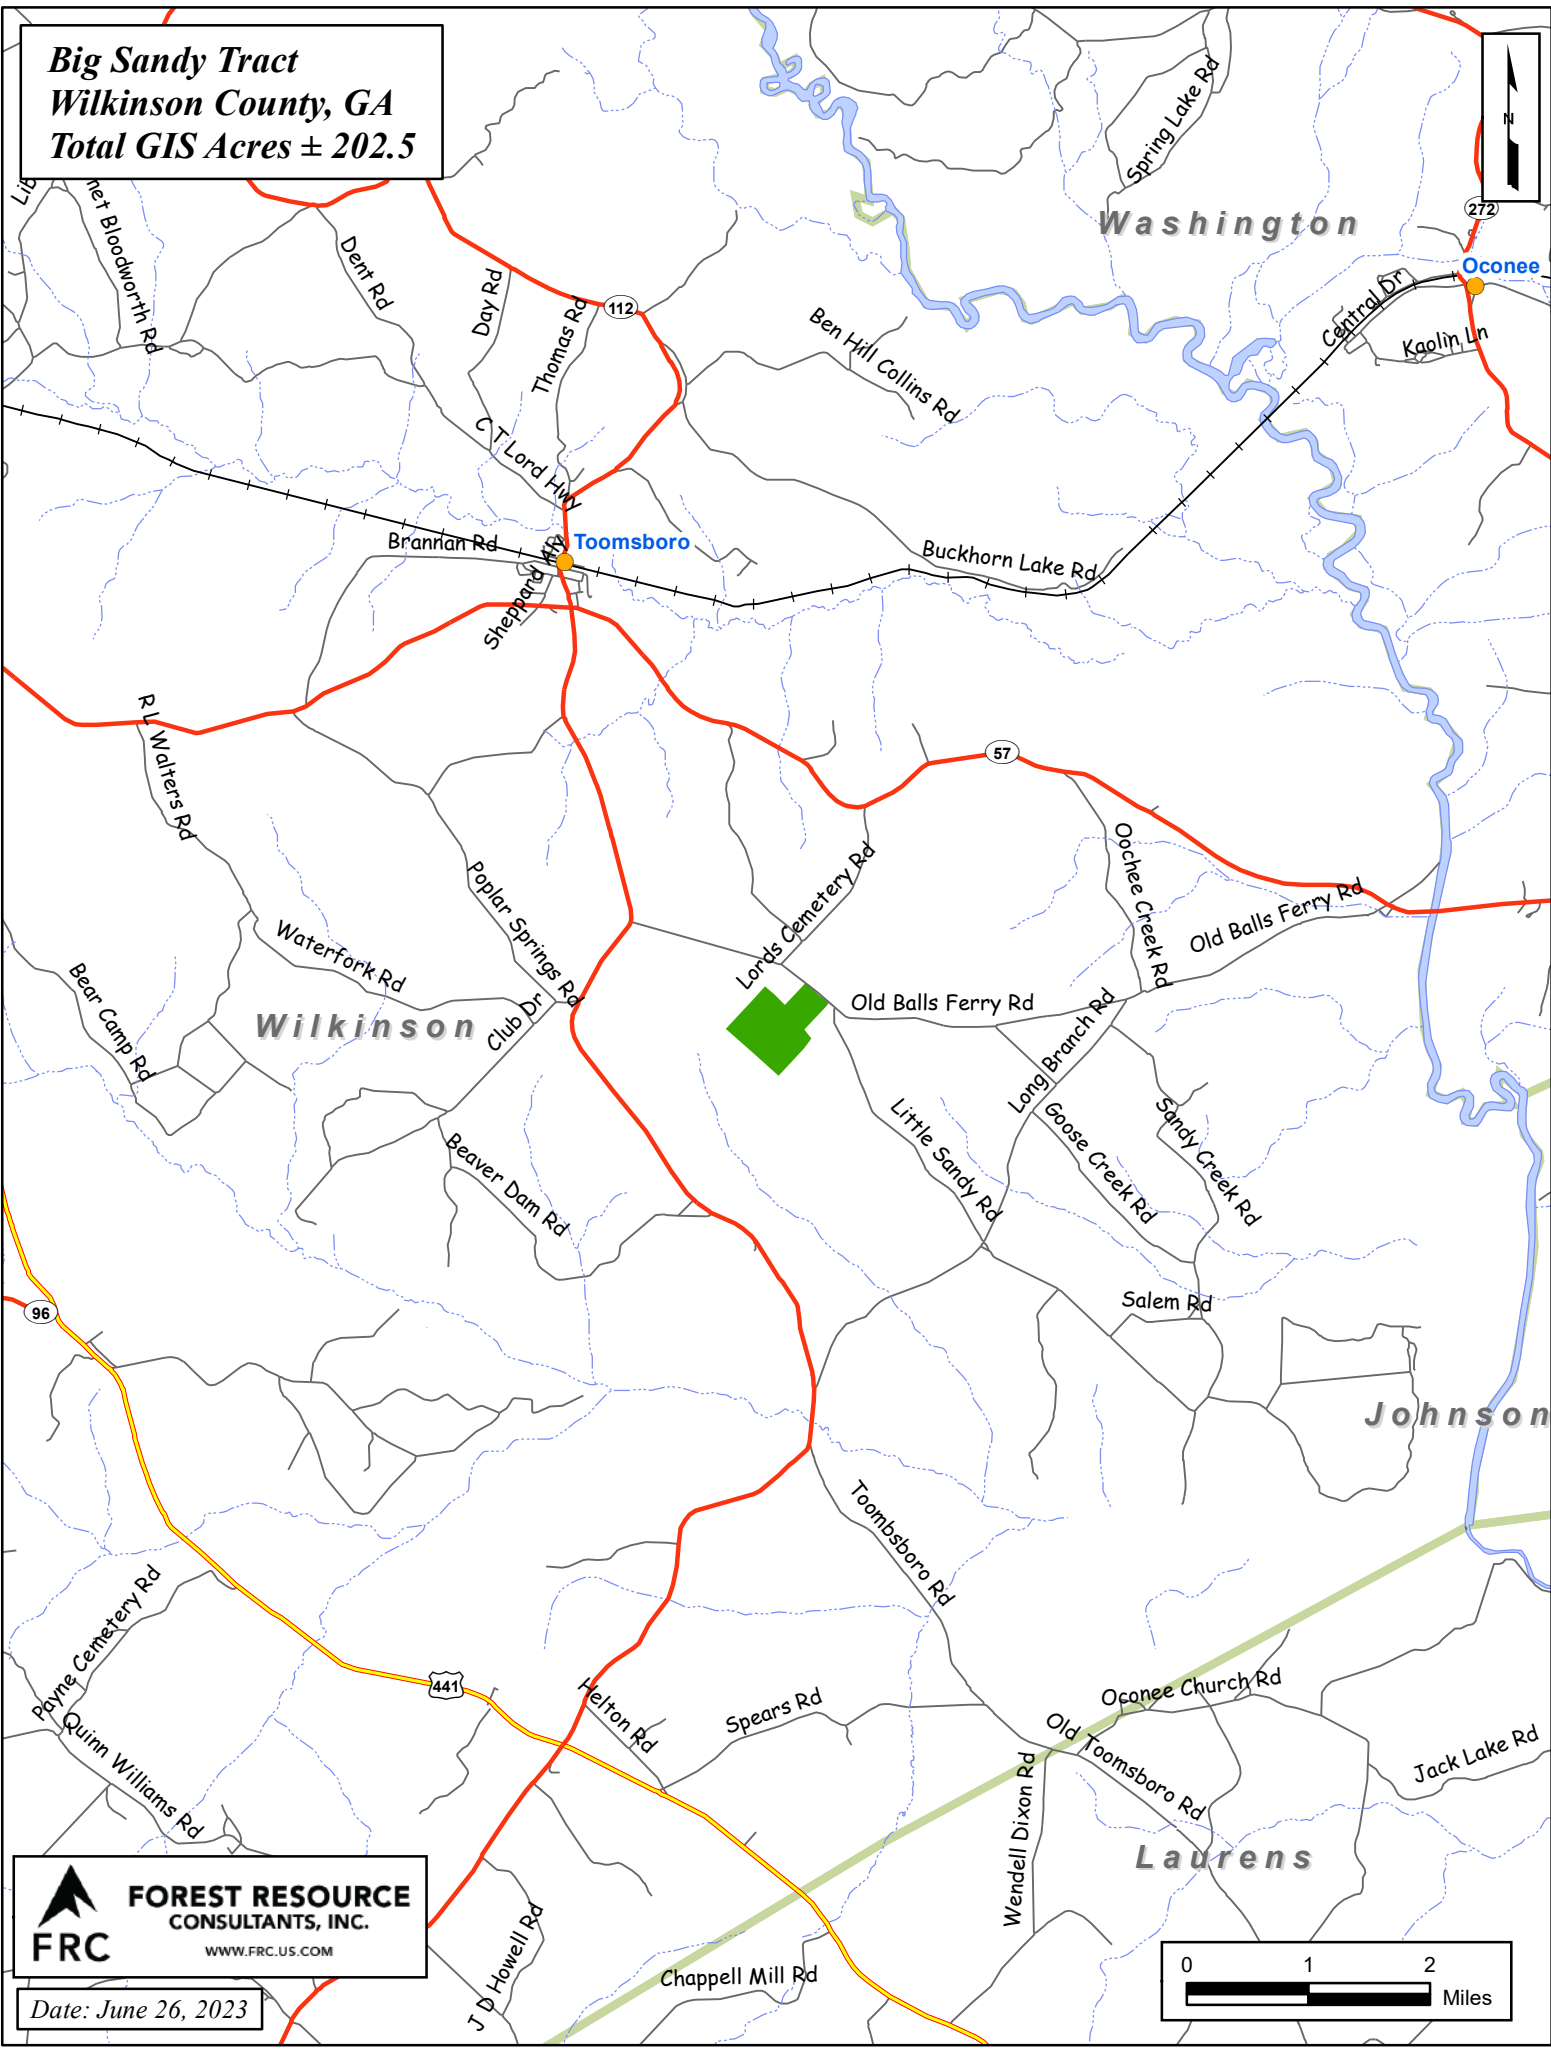

Big Sandy Tract
Wilkinson County, GA
Total GIS Acres ± 202.5

 **FOREST RESOURCE CONSULTANTS, INC.**
WWW.FRC.US.COM

Date: June 26, 2023