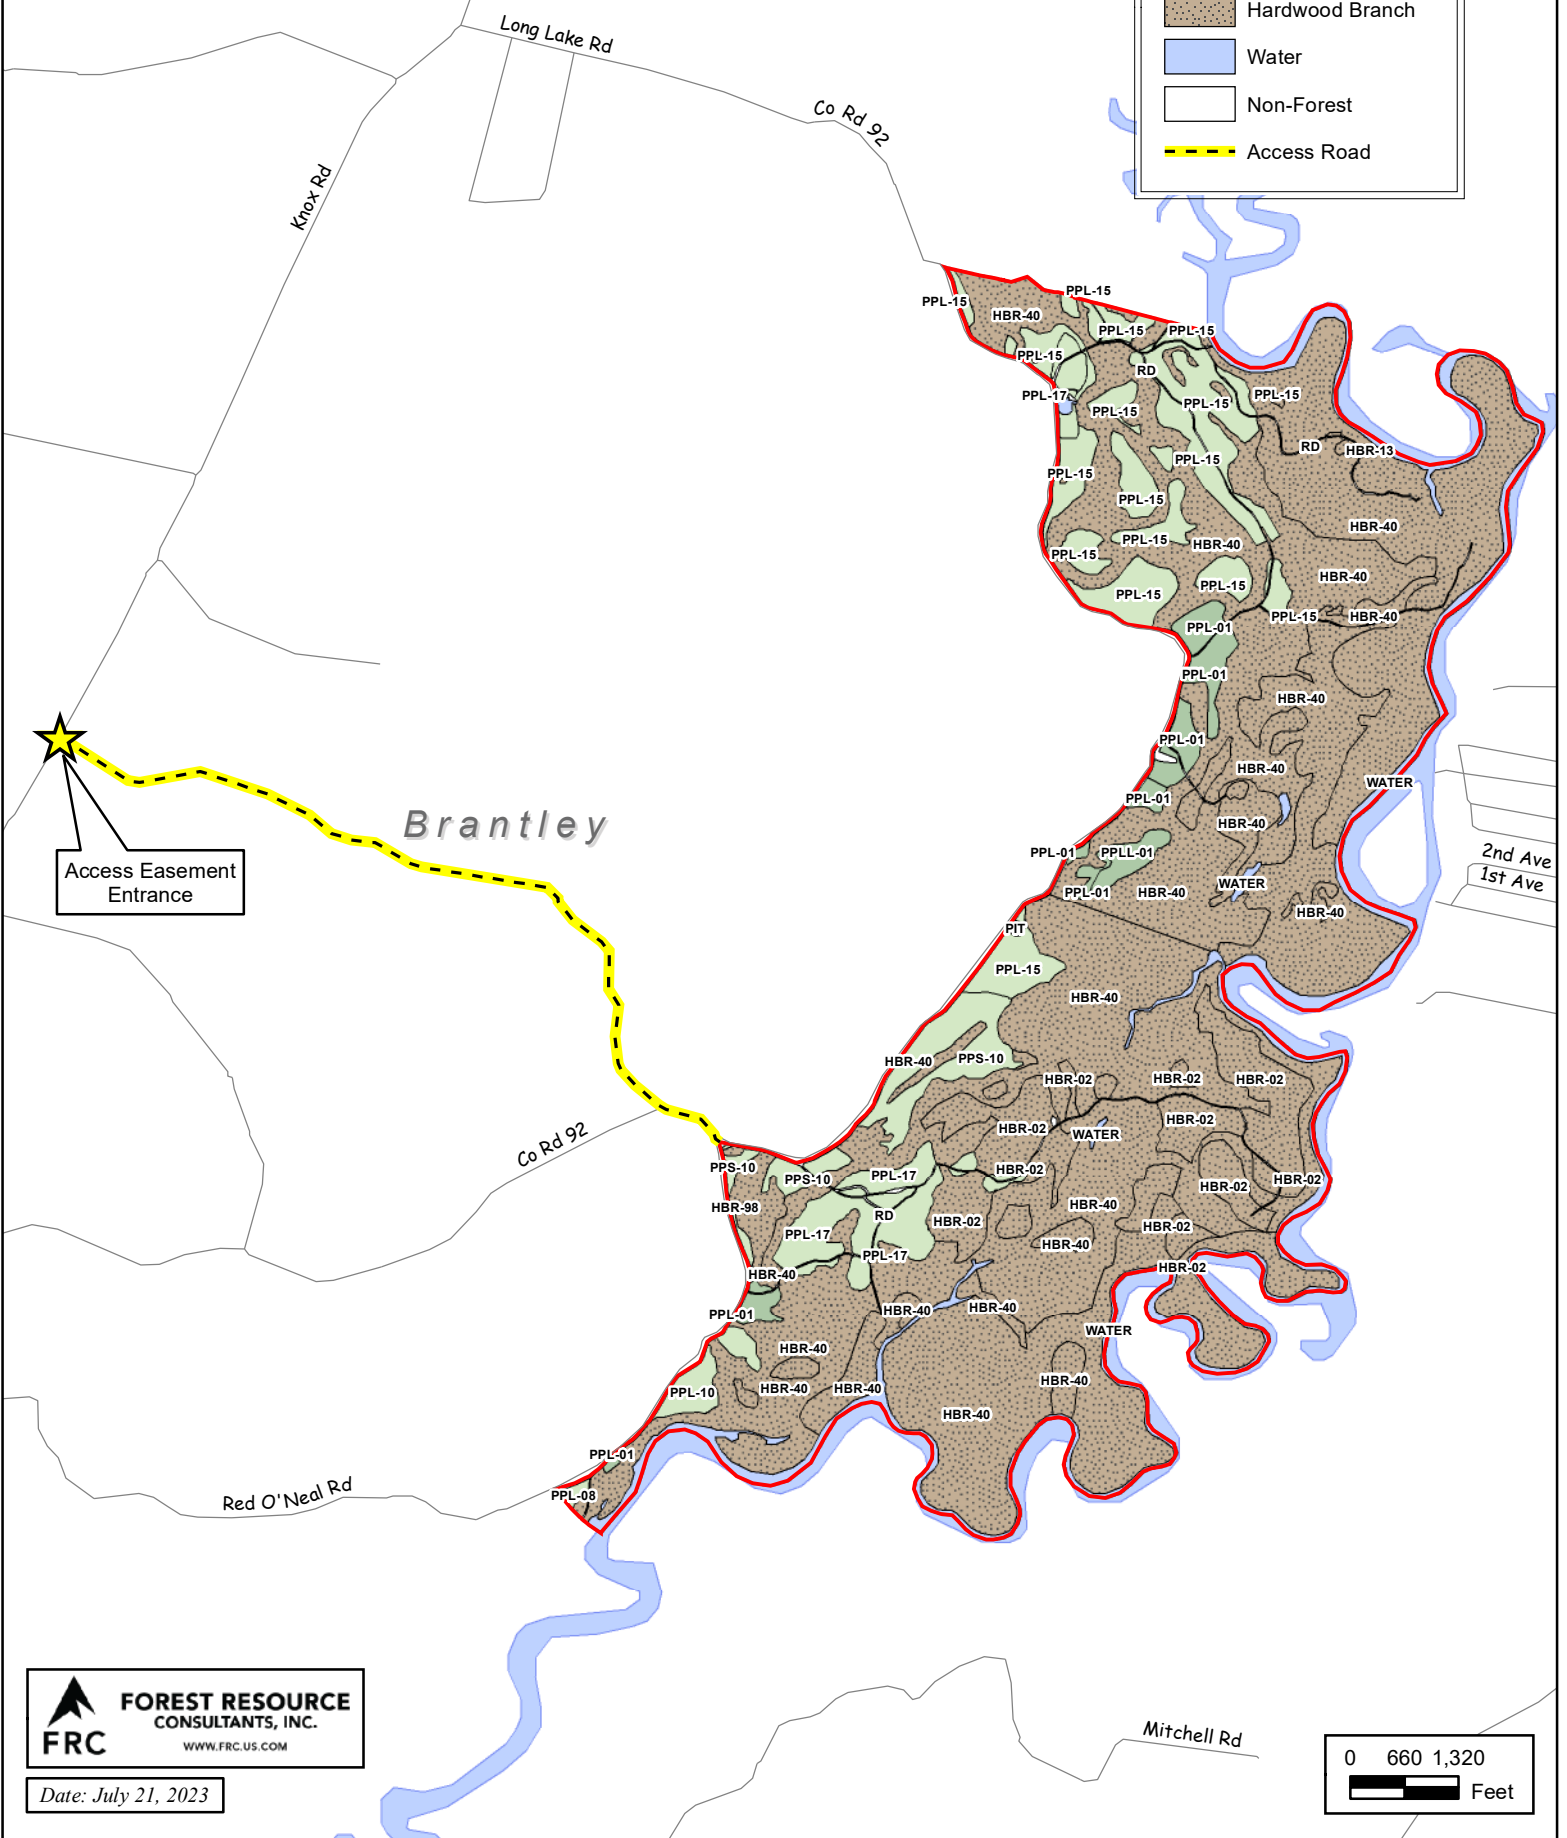

Satilla River Preserve Tract
Brantley County, GA
Total Book Acres ± 1,575

Legend

- Planted Pine Mrch
- Planted Pine Pmrch
- Hardwood Branch
- Water
- Non-Forest
- Access Road

Access Easement Entrance

Brantley

2nd Ave
1st Ave