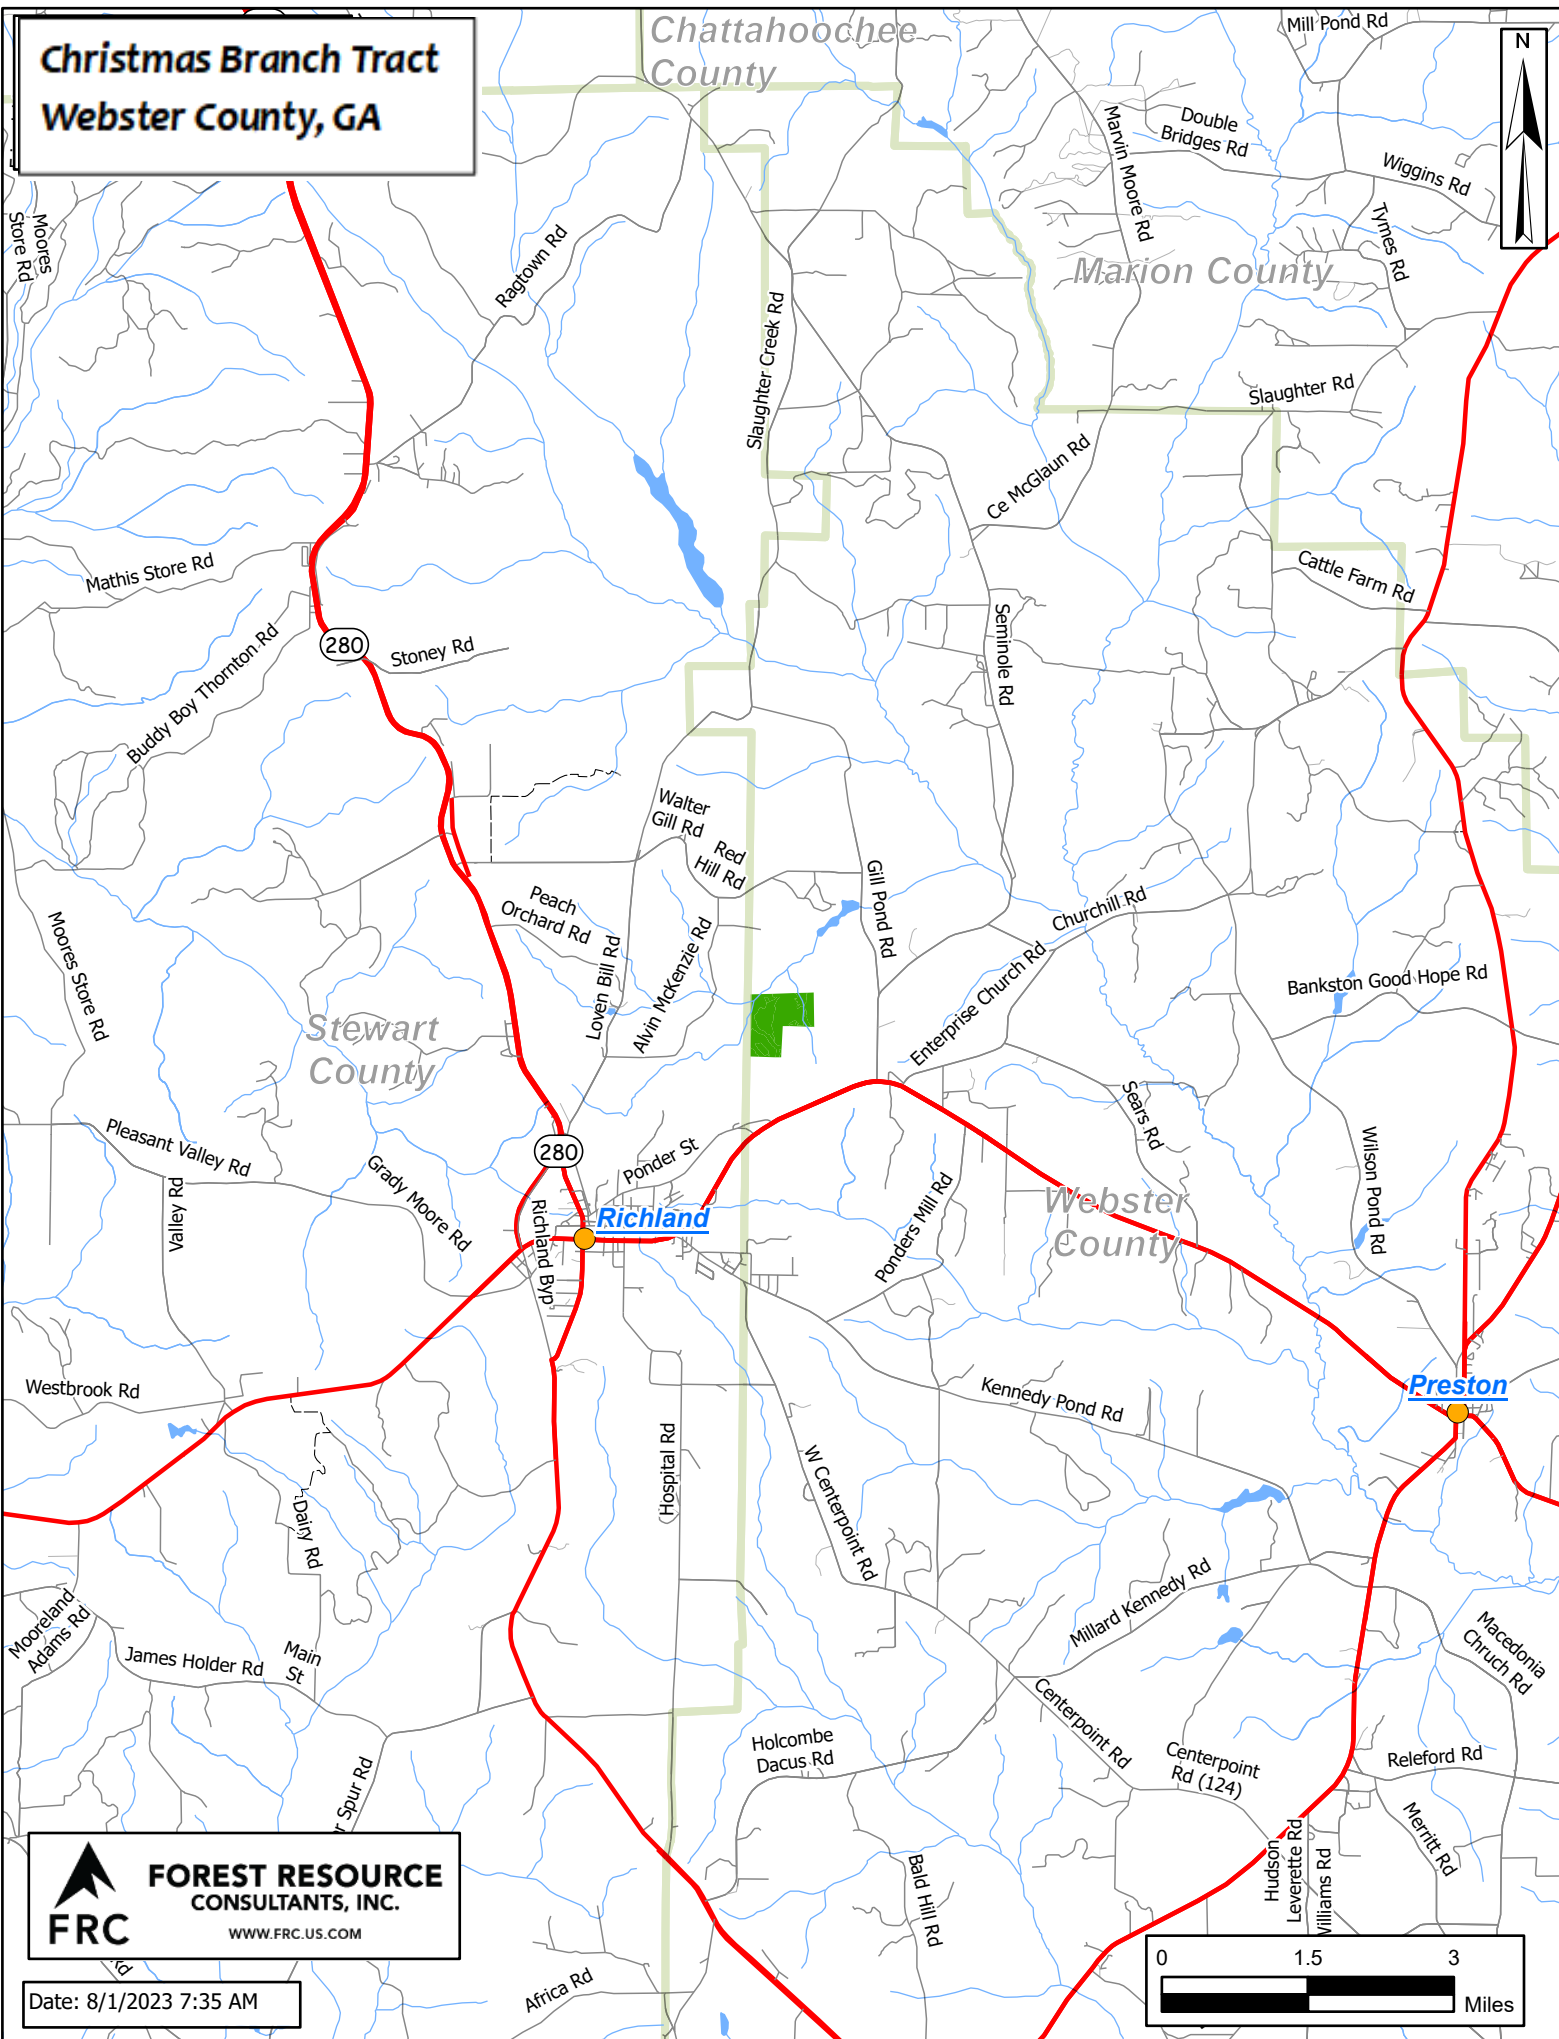

Christmas Branch Tract Webster County, GA

 **FOREST RESOURCE CONSULTANTS, INC.**
WWW.FRC.US.COM

Date: 8/1/2023 7:35 AM