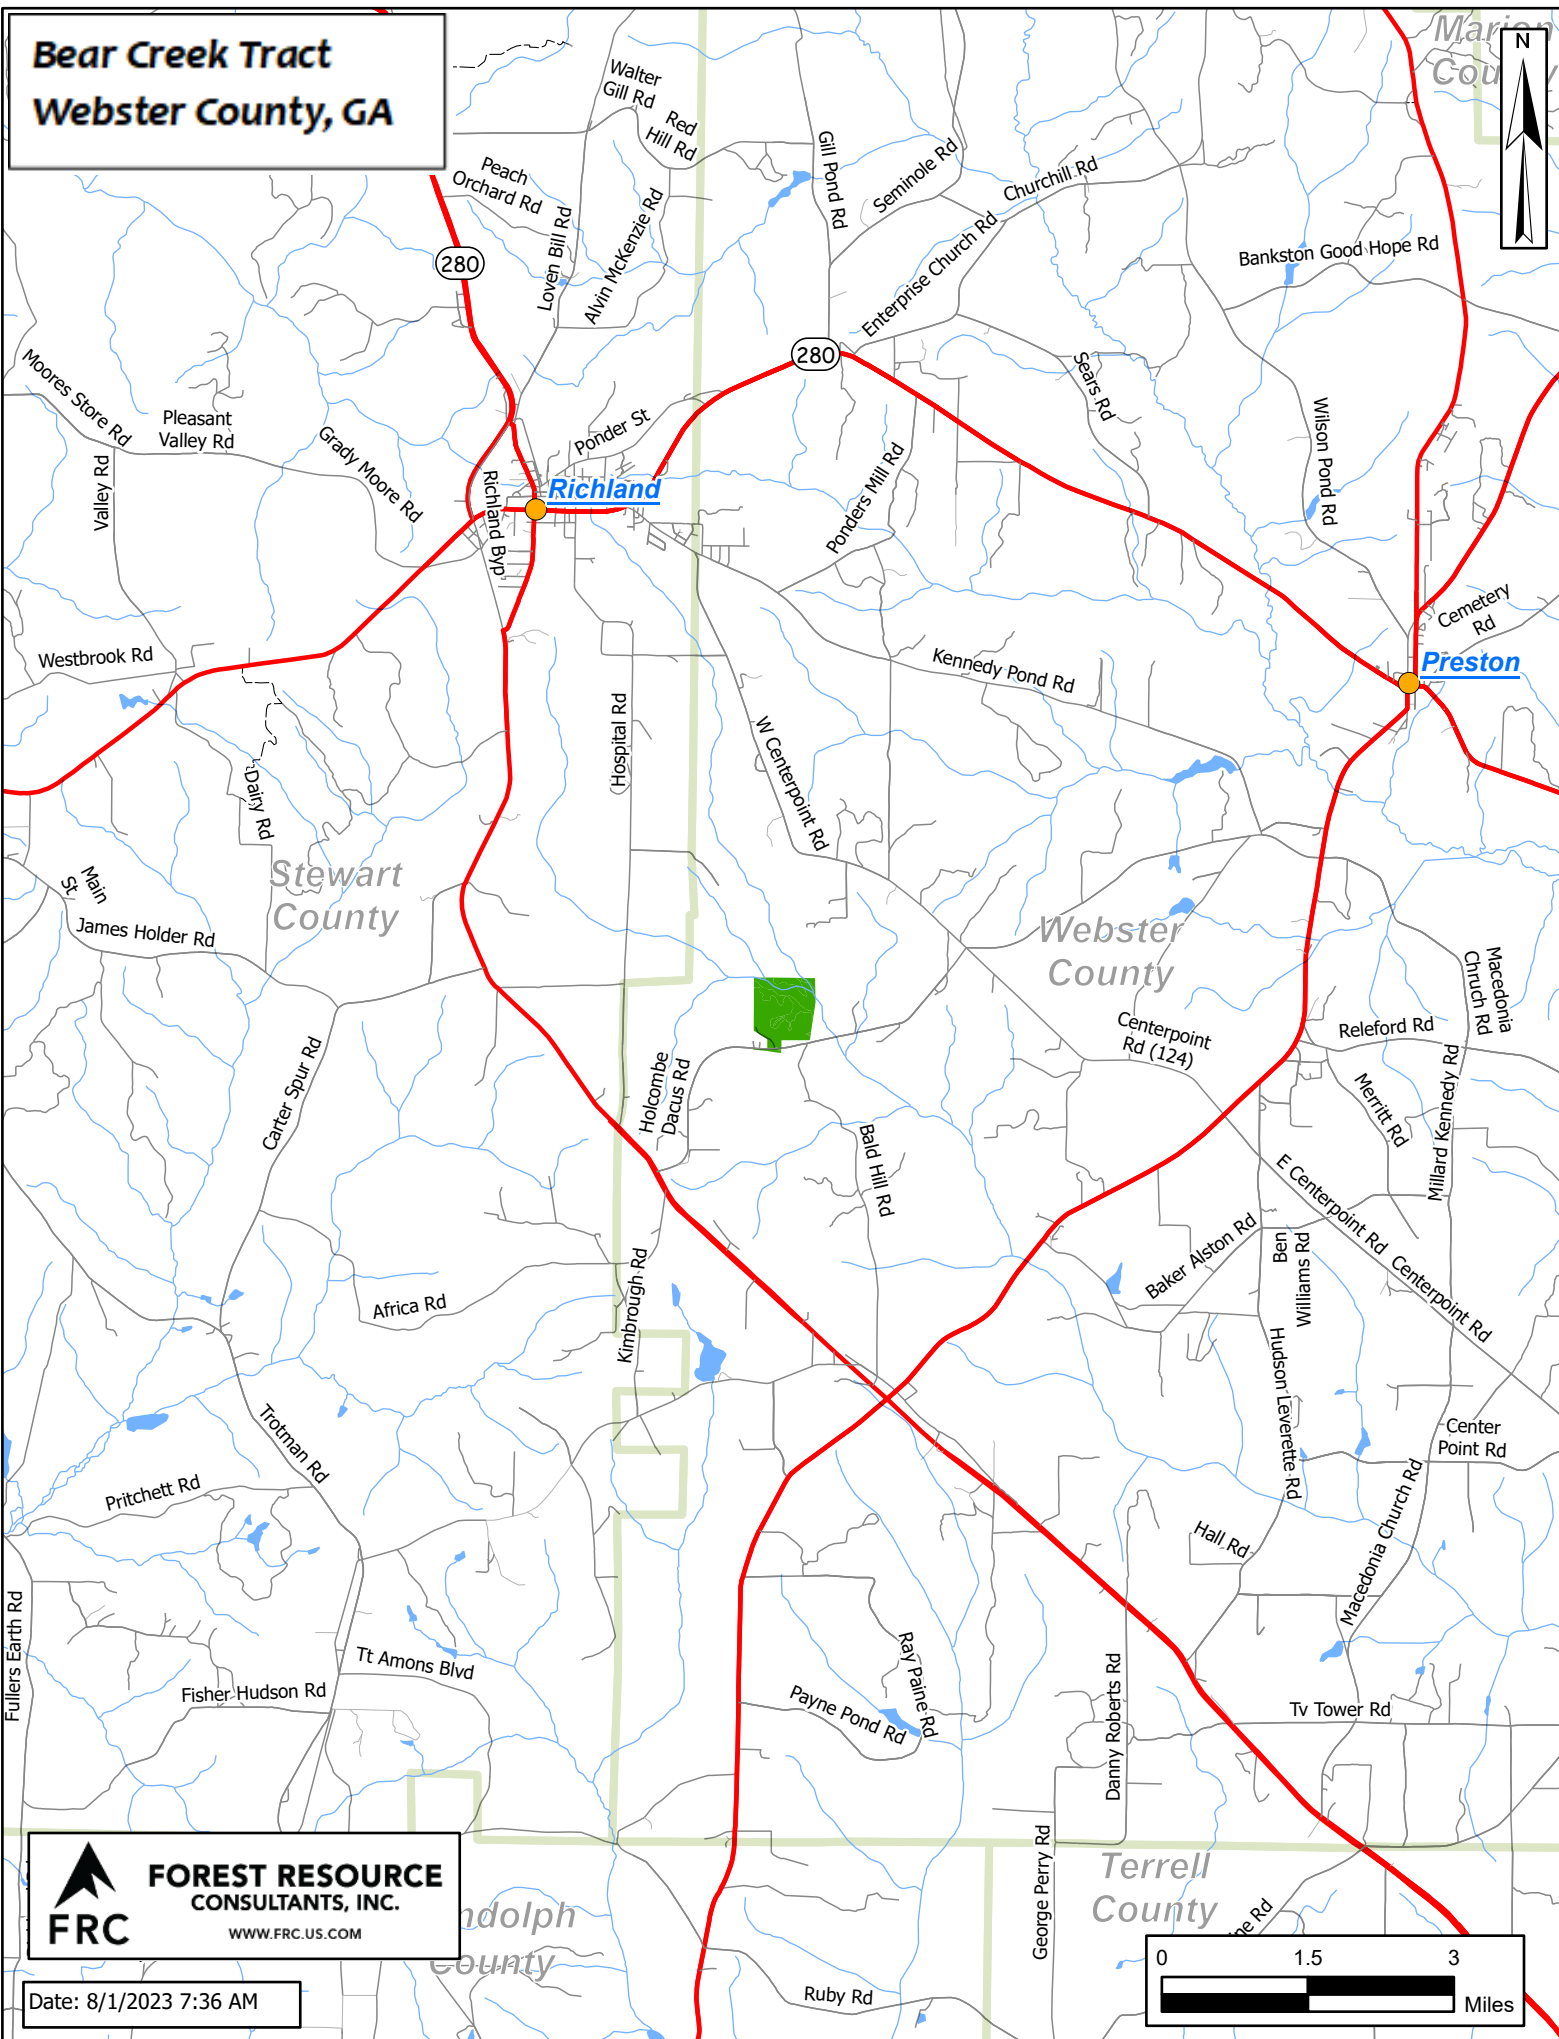

Bear Creek Tract Webster County, GA

 **FOREST RESOURCE
CONSULTANTS, INC.**
WWW.FRC.US.COM

Date: 8/1/2023 7:36 AM