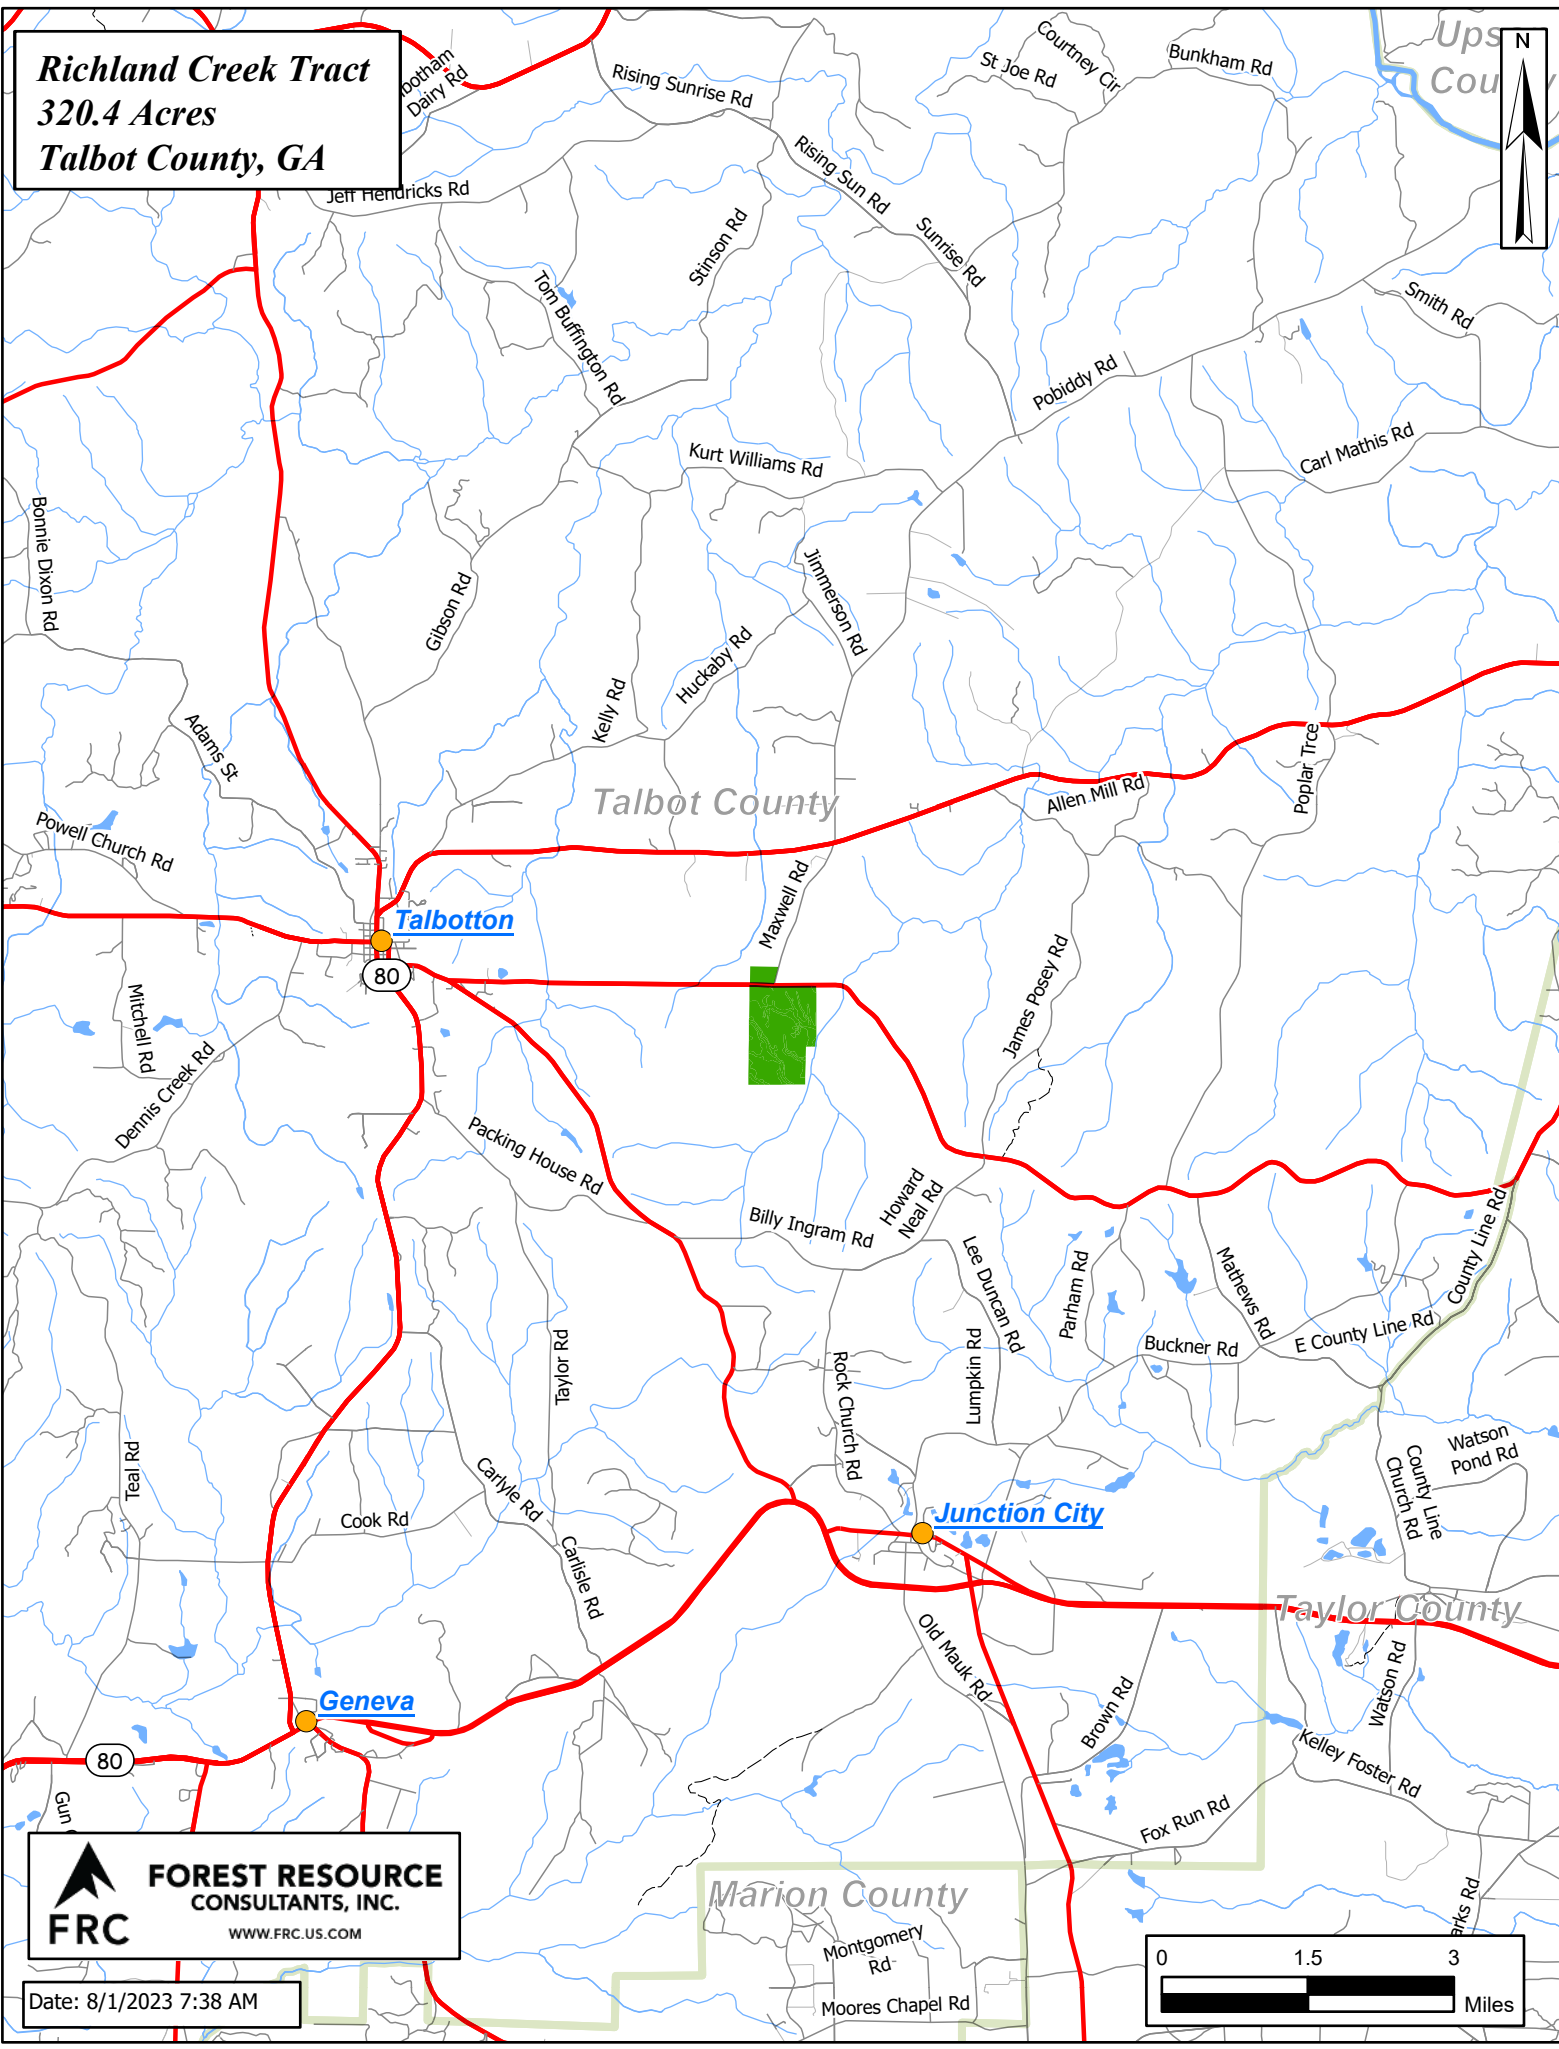

Richland Creek Tract
320.4 Acres
Talbot County, GA

 **FOREST RESOURCE CONSULTANTS, INC.**
WWW.FRC.US.COM

Date: 8/1/2023 7:38 AM