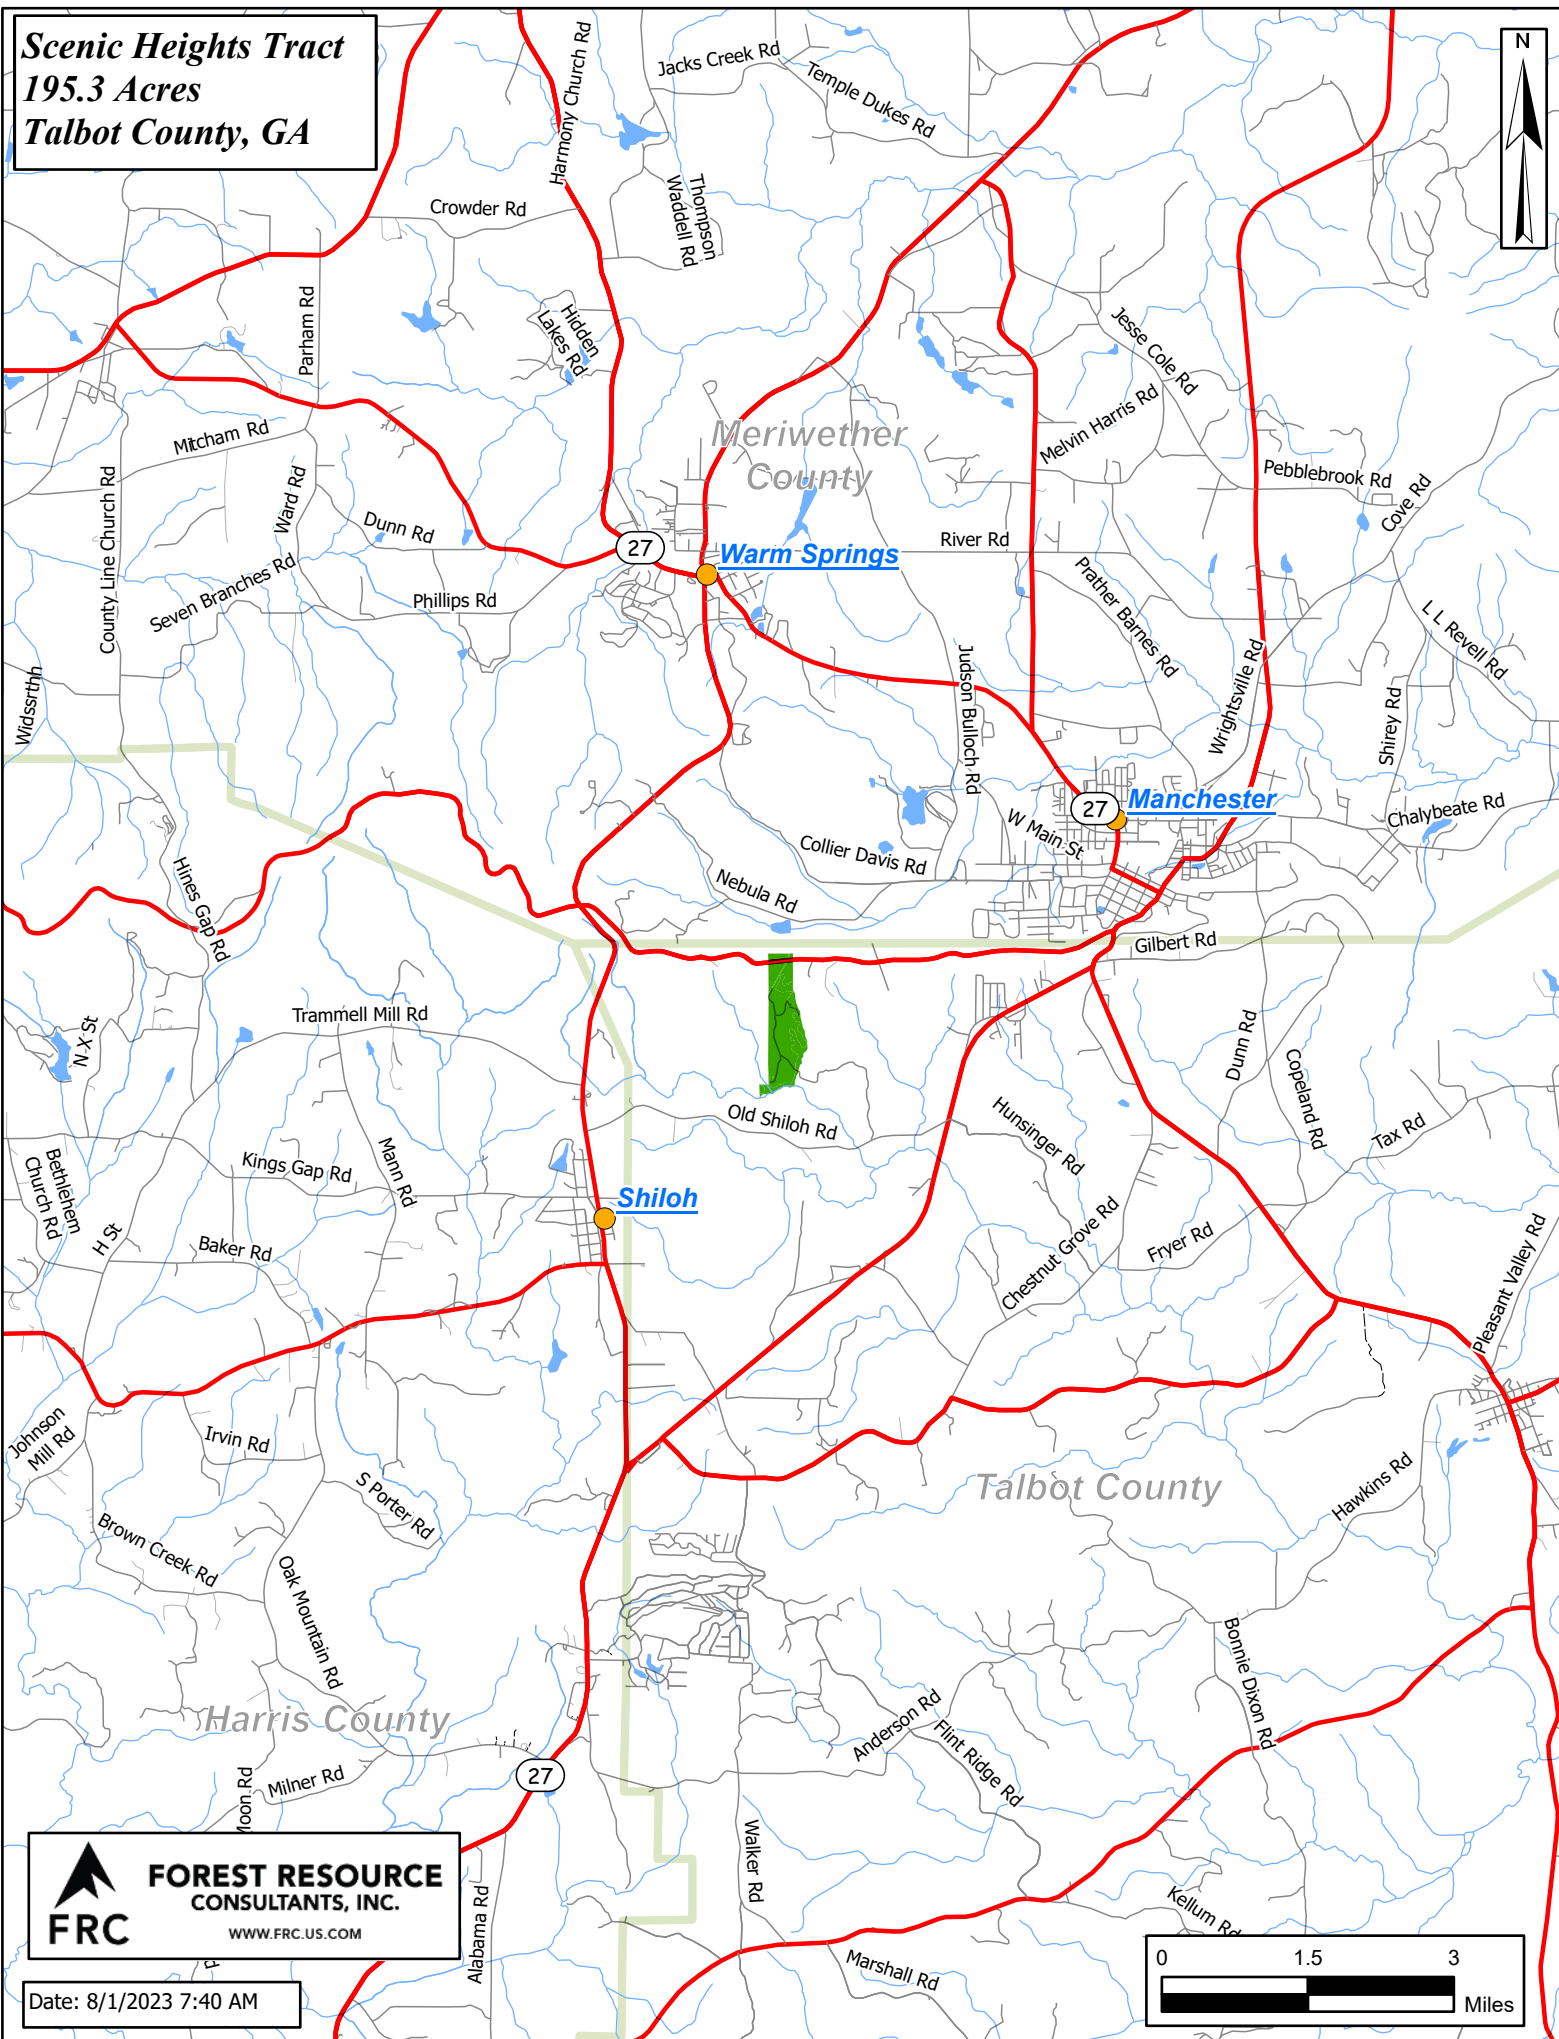

**Scenic Heights Tract**  
**195.3 Acres**  
**Talbot County, GA**

 **FOREST RESOURCE CONSULTANTS, INC.**  
WWW.FRC.US.COM

Date: 8/1/2023 7:40 AM