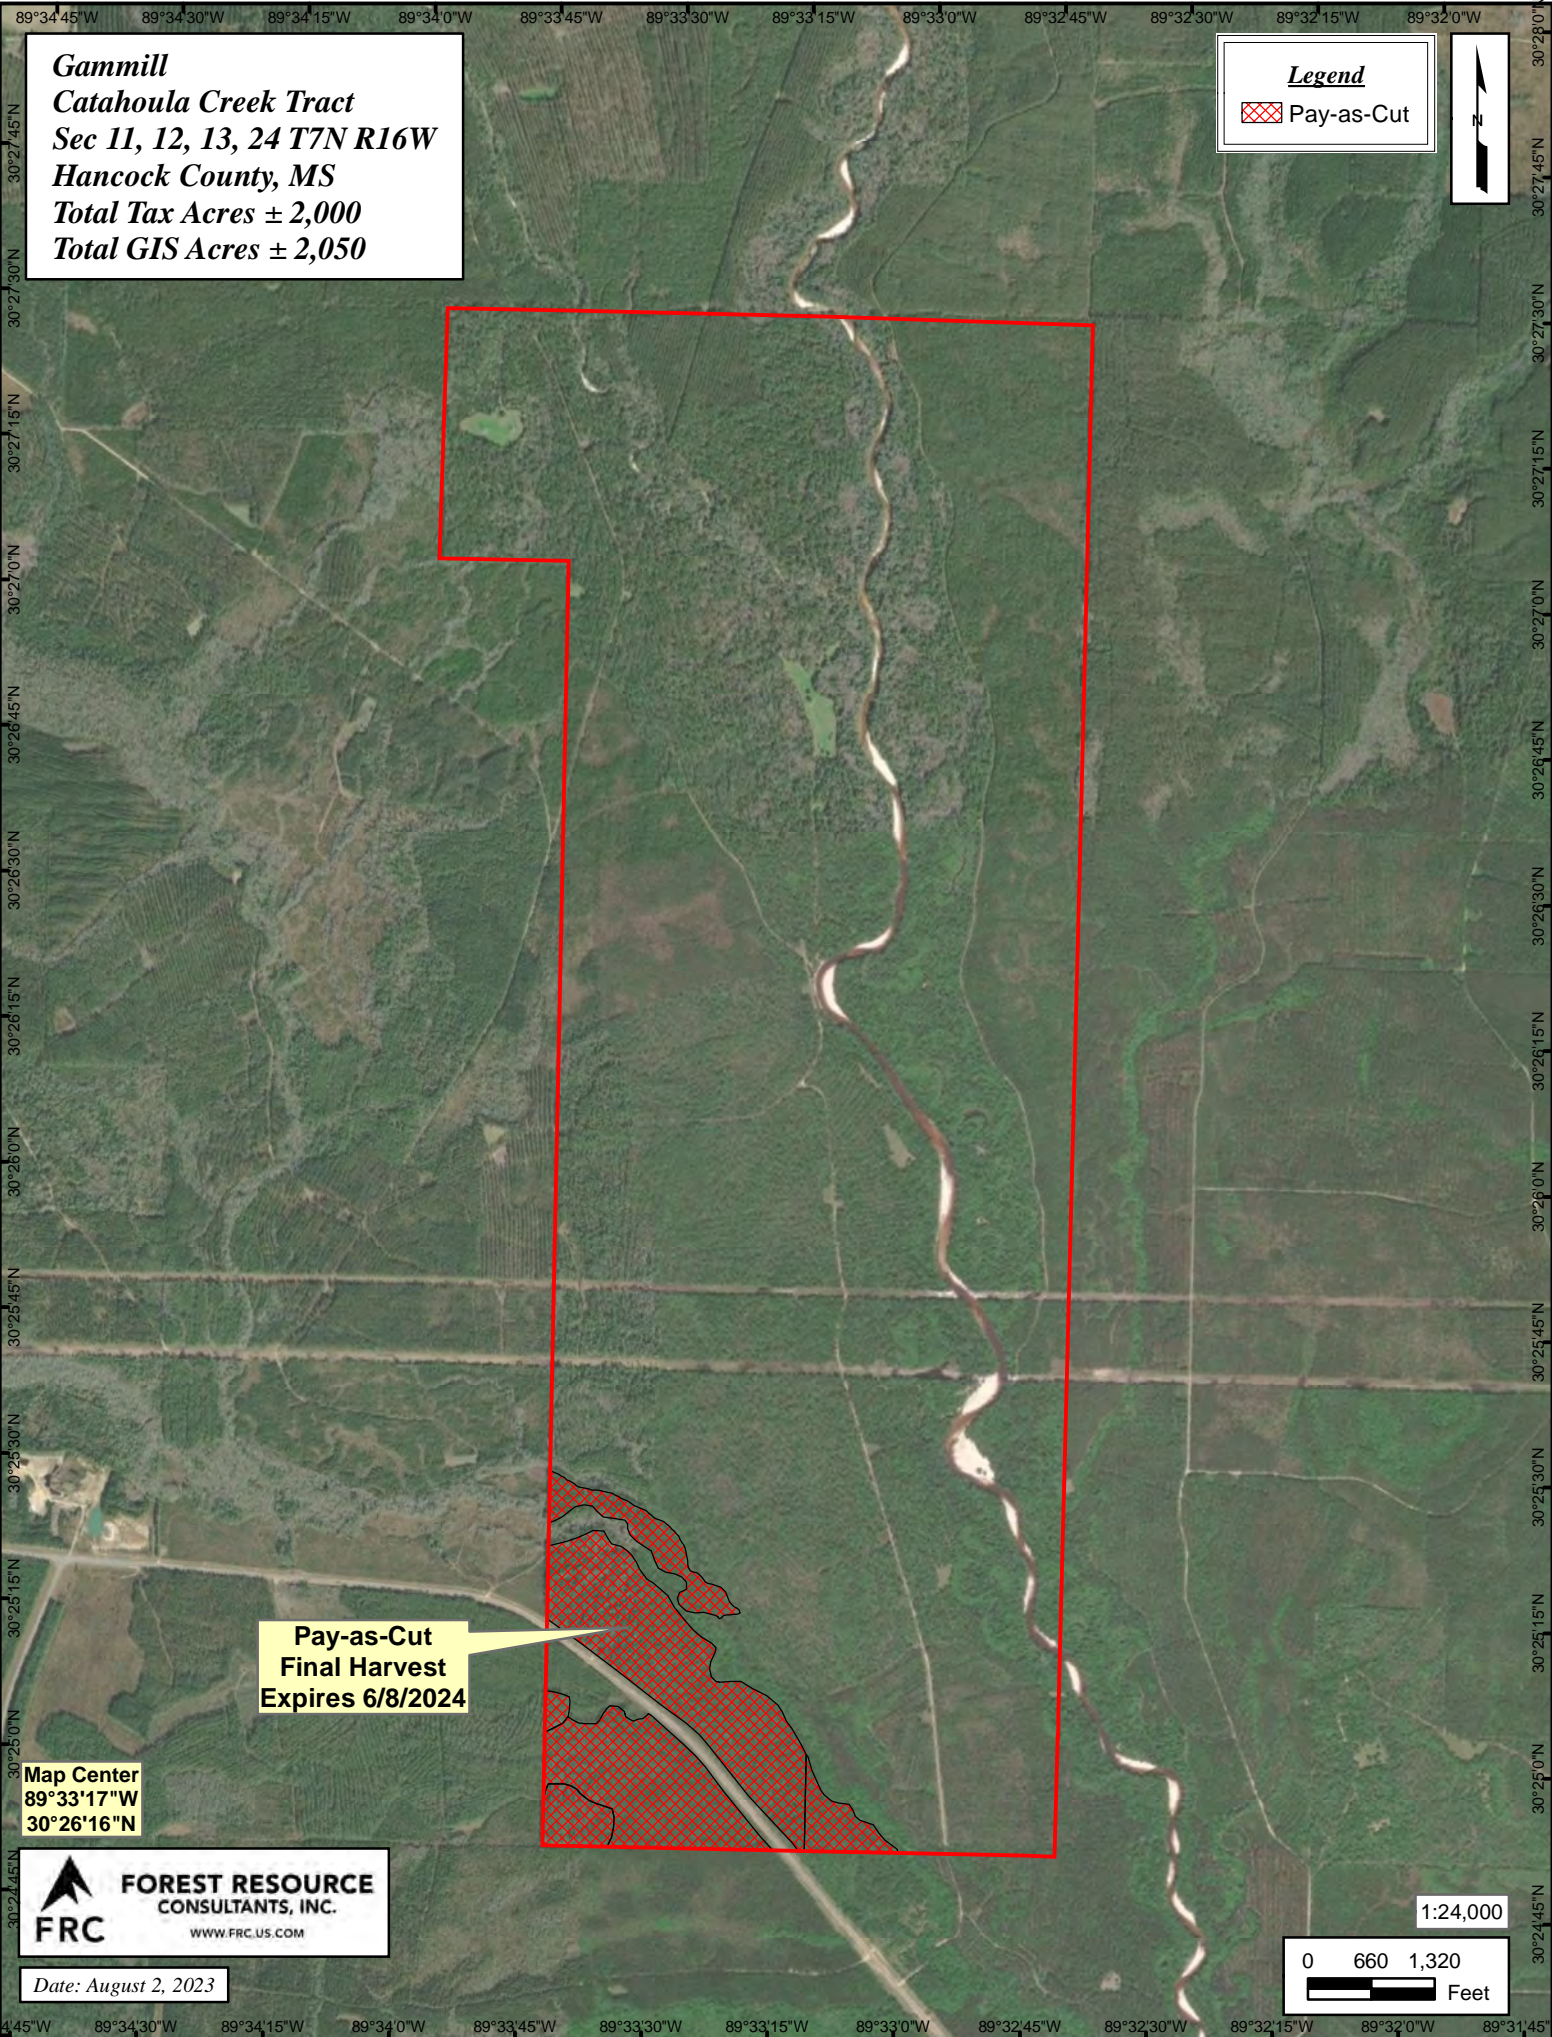

Gammill
Catahoula Creek Tract
Sec 11, 12, 13, 24 T7N R16W
Hancock County, MS
Total Tax Acres ± 2,000
Total GIS Acres ± 2,050

Legend
Pay-as-Cut

Pay-as-Cut
Final Harvest
Expires 6/8/2024

Map Center
89°33'17"W
30°26'16"N