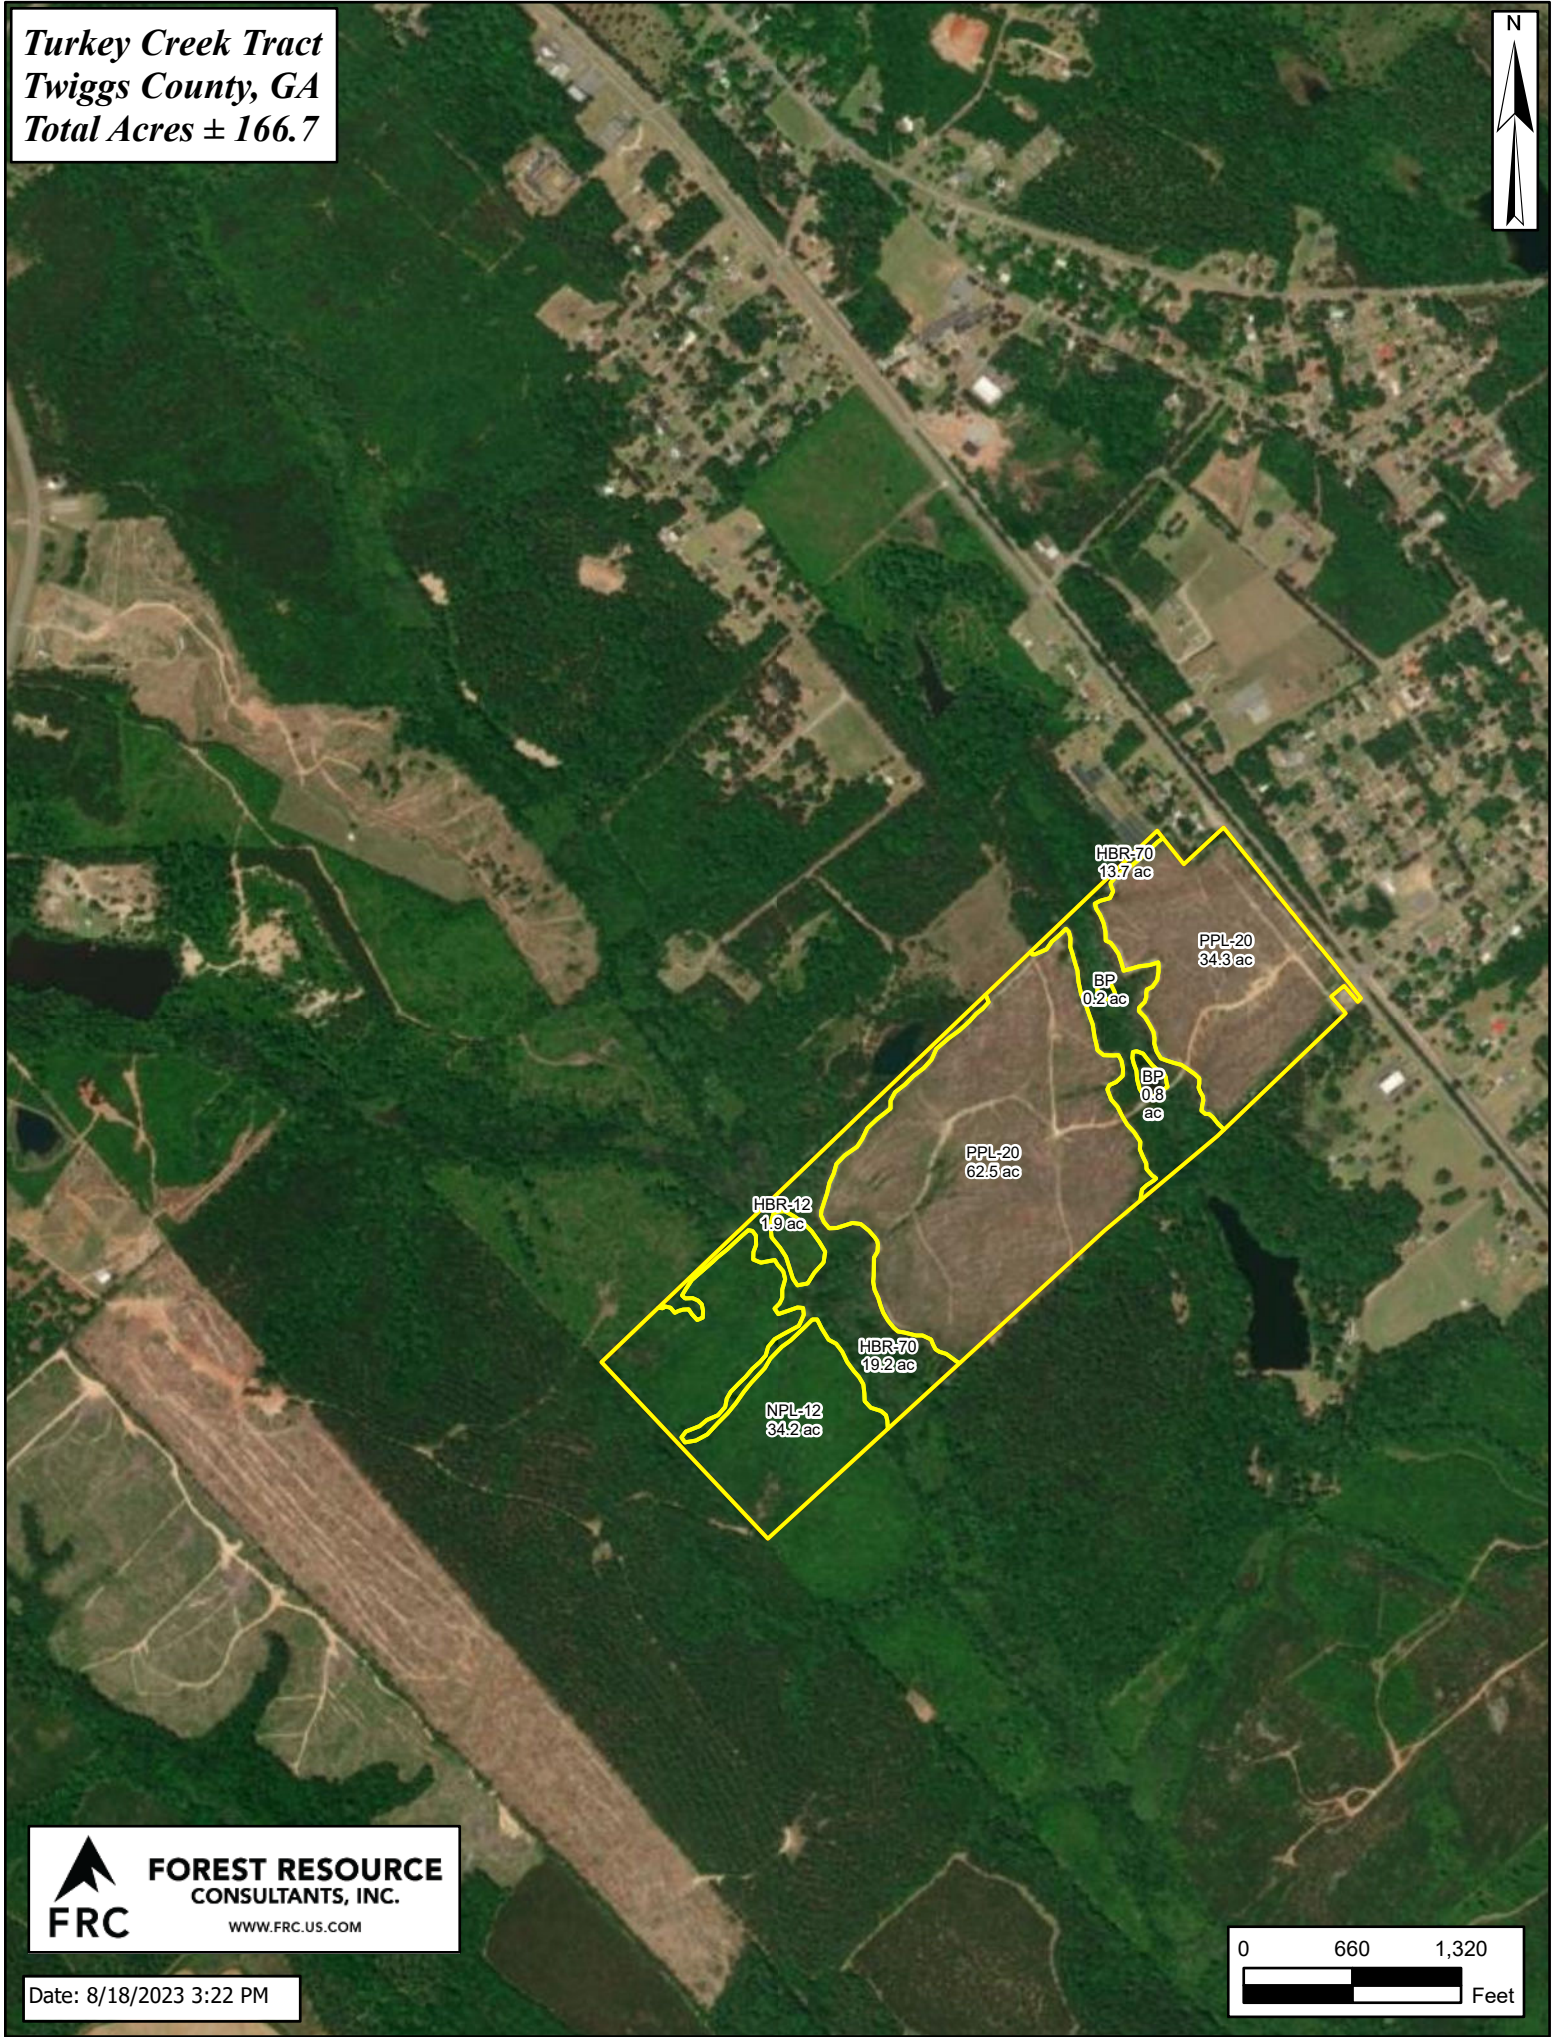

Turkey Creek Tract
Twiggs County, GA
Total Acres ± 166.7

 **FOREST RESOURCE
CONSULTANTS, INC.**
WWW.FRC.US.COM

Date: 8/18/2023 3:22 PM