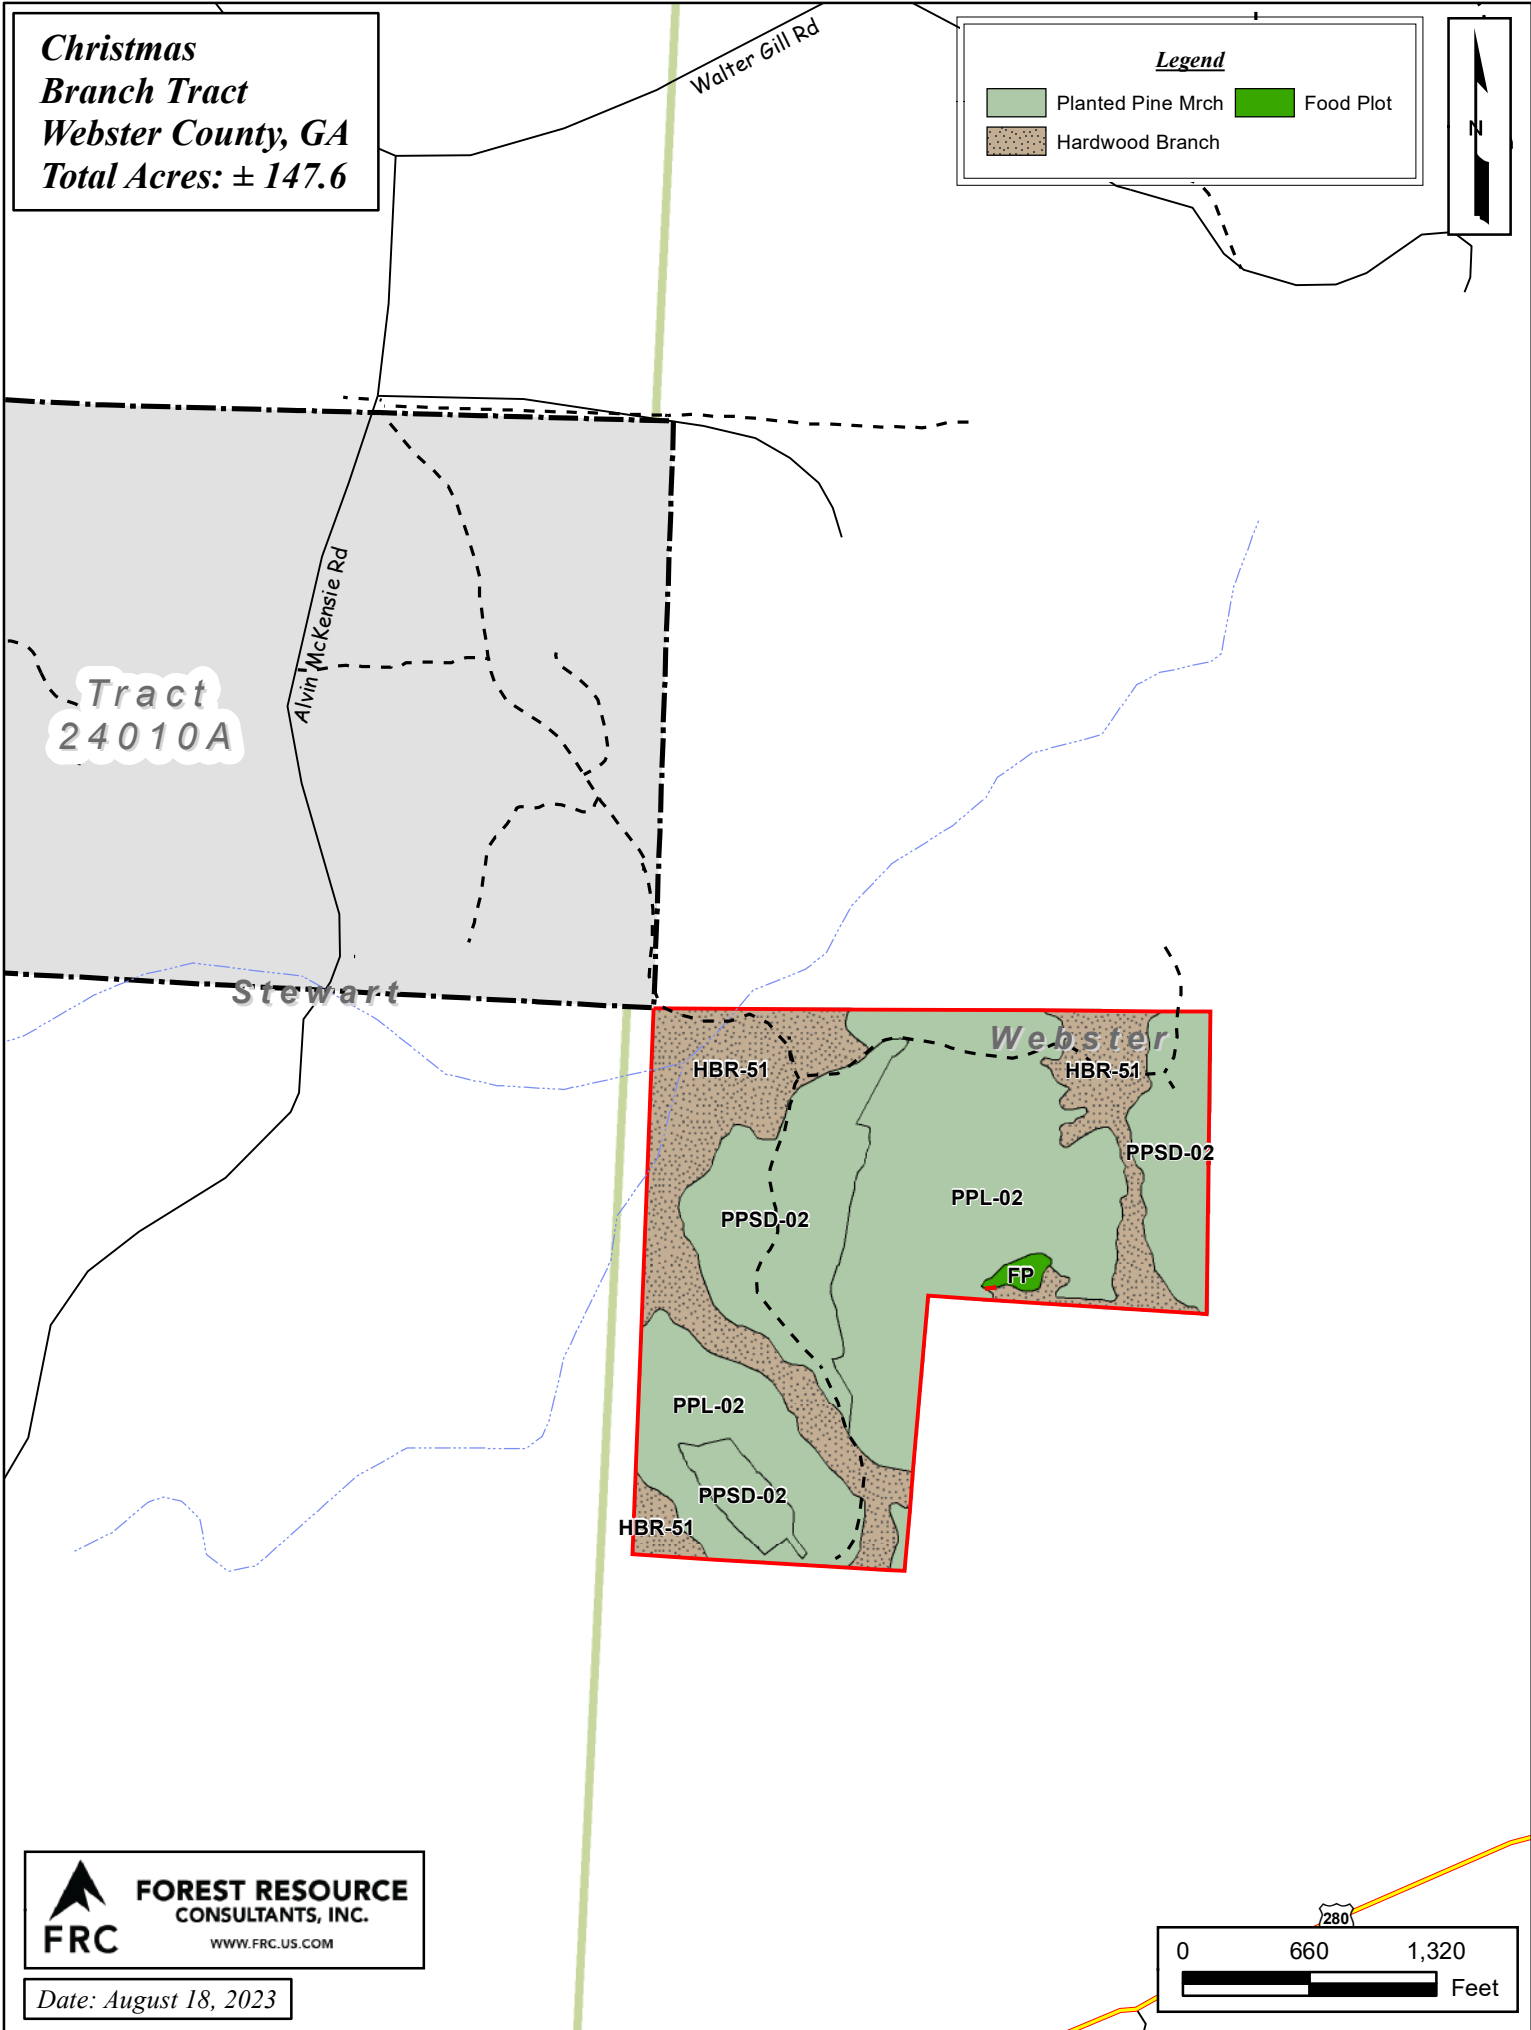

**Christmas  
Branch Tract  
Webster County, GA  
Total Acres: ± 147.6**

**Legend**

	Planted Pine Mrch		Food Plot
	Hardwood Branch		

 **FOREST RESOURCE  
CONSULTANTS, INC.**  
WWW.FRC.US.COM

Date: August 18, 2023