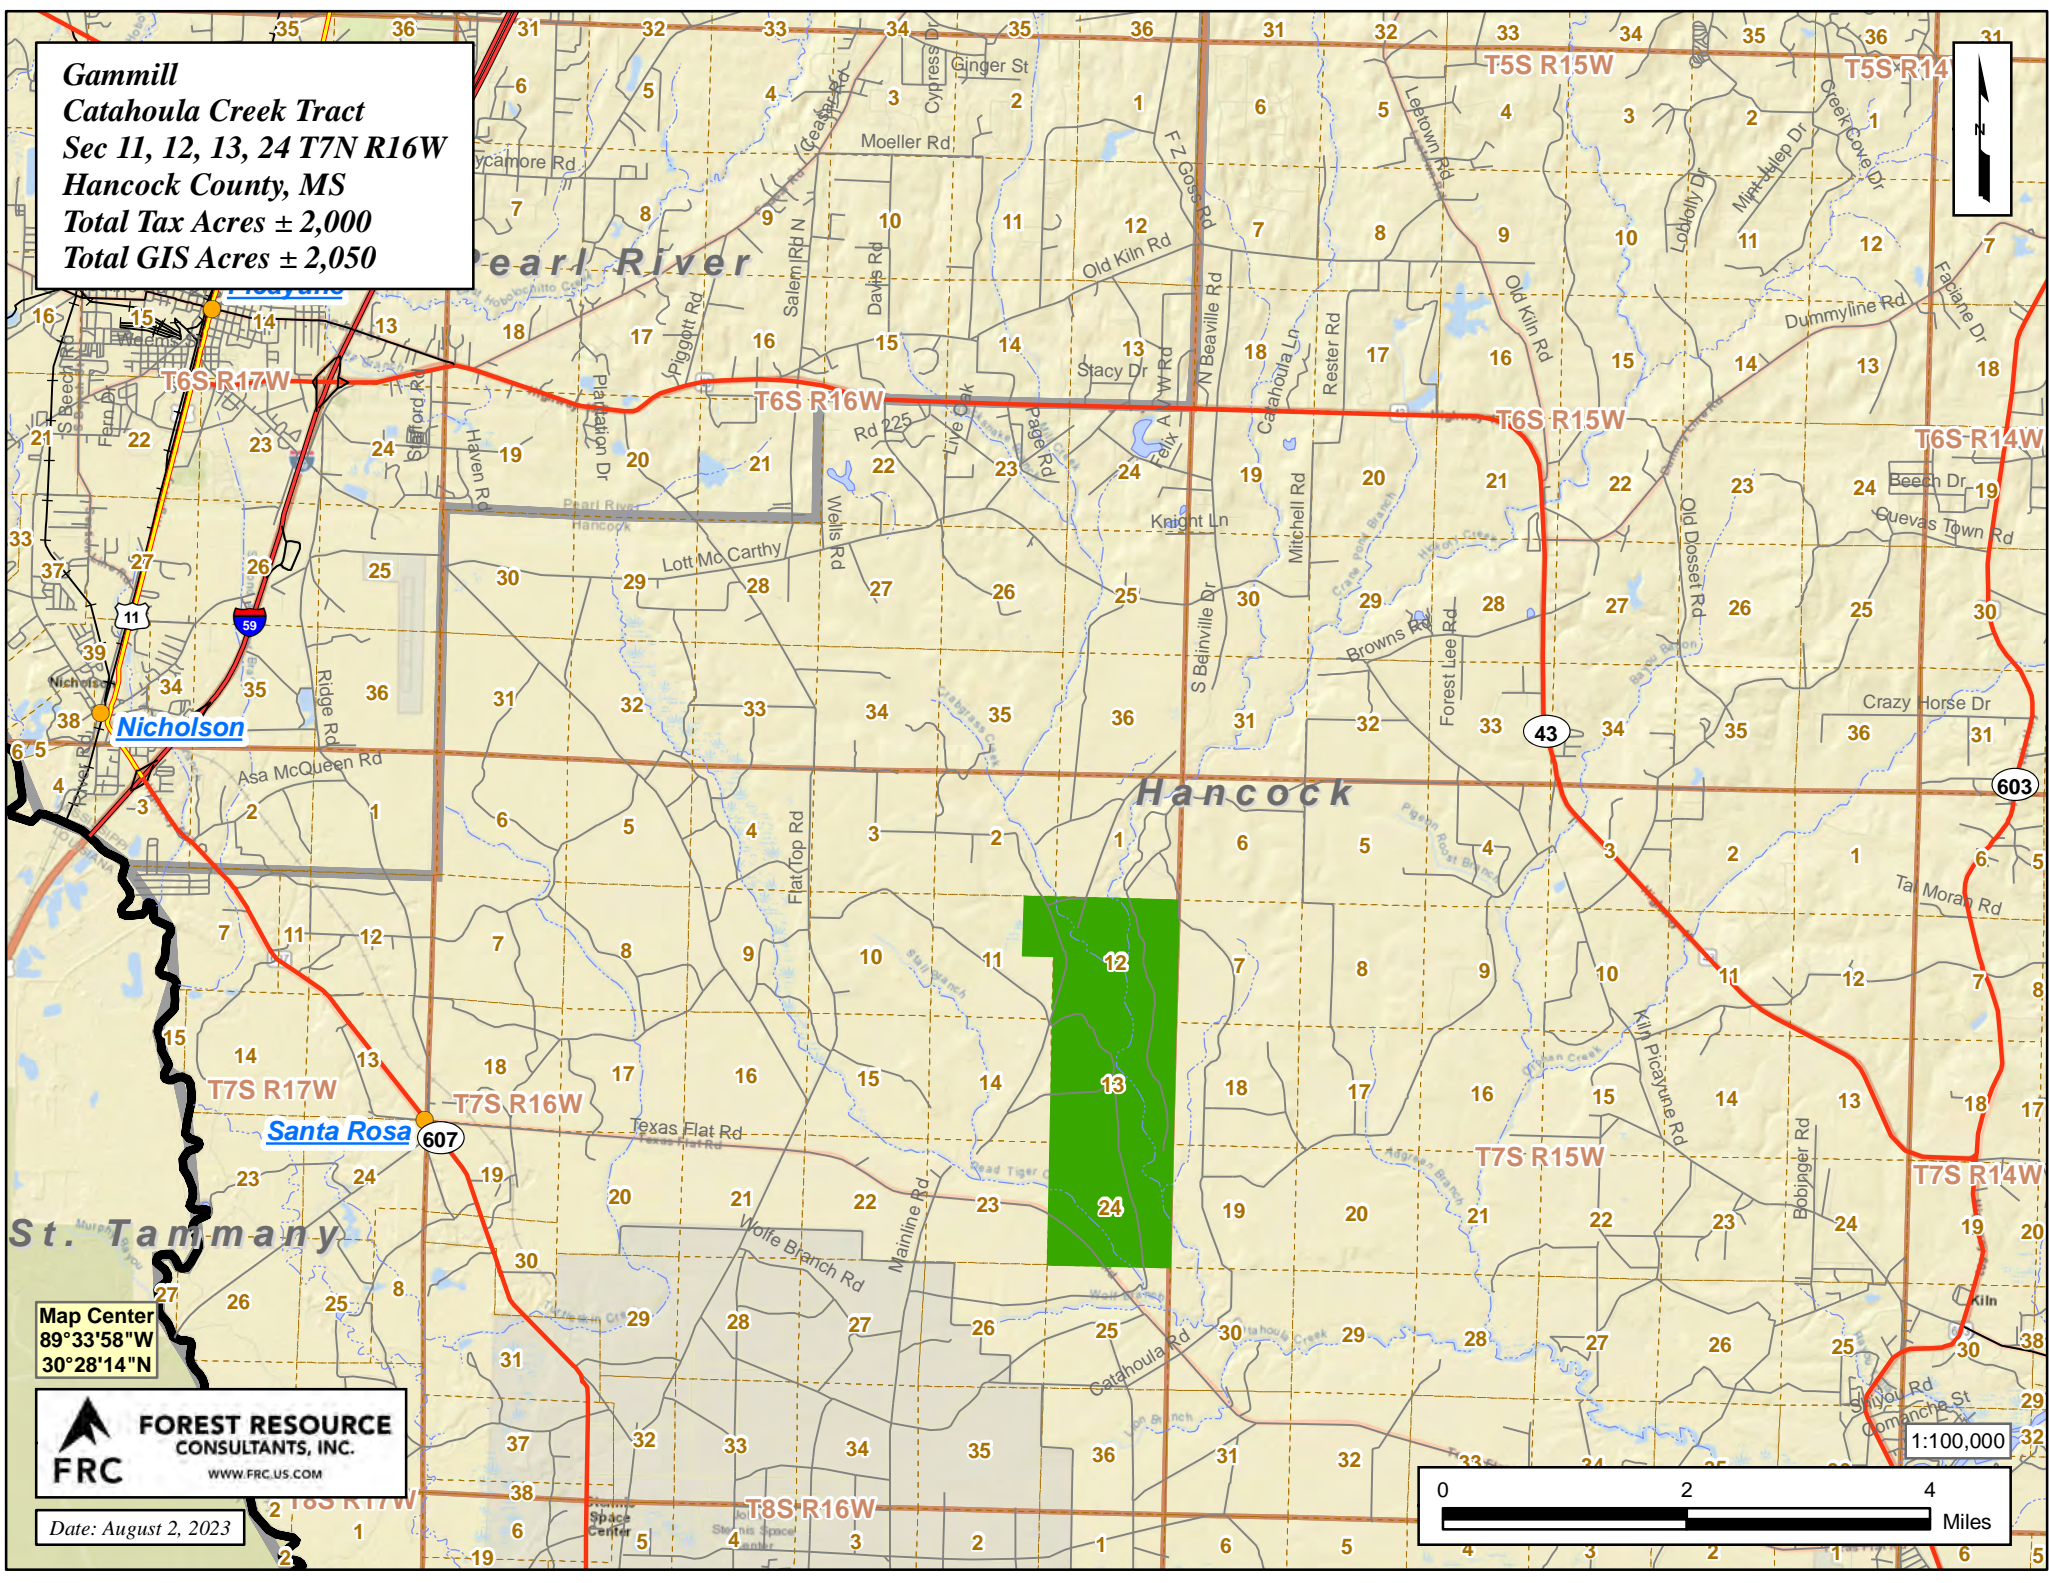

**Gammill
Catahoula Creek Tract
Sec 11, 12, 13, 24 T7N R16W
Hancock County, MS
Total Tax Acres ± 2,000
Total GIS Acres ± 2,050**

Map Center
89°33'58"W
30°28'14"N

Date: August 2, 2023

1:100,000