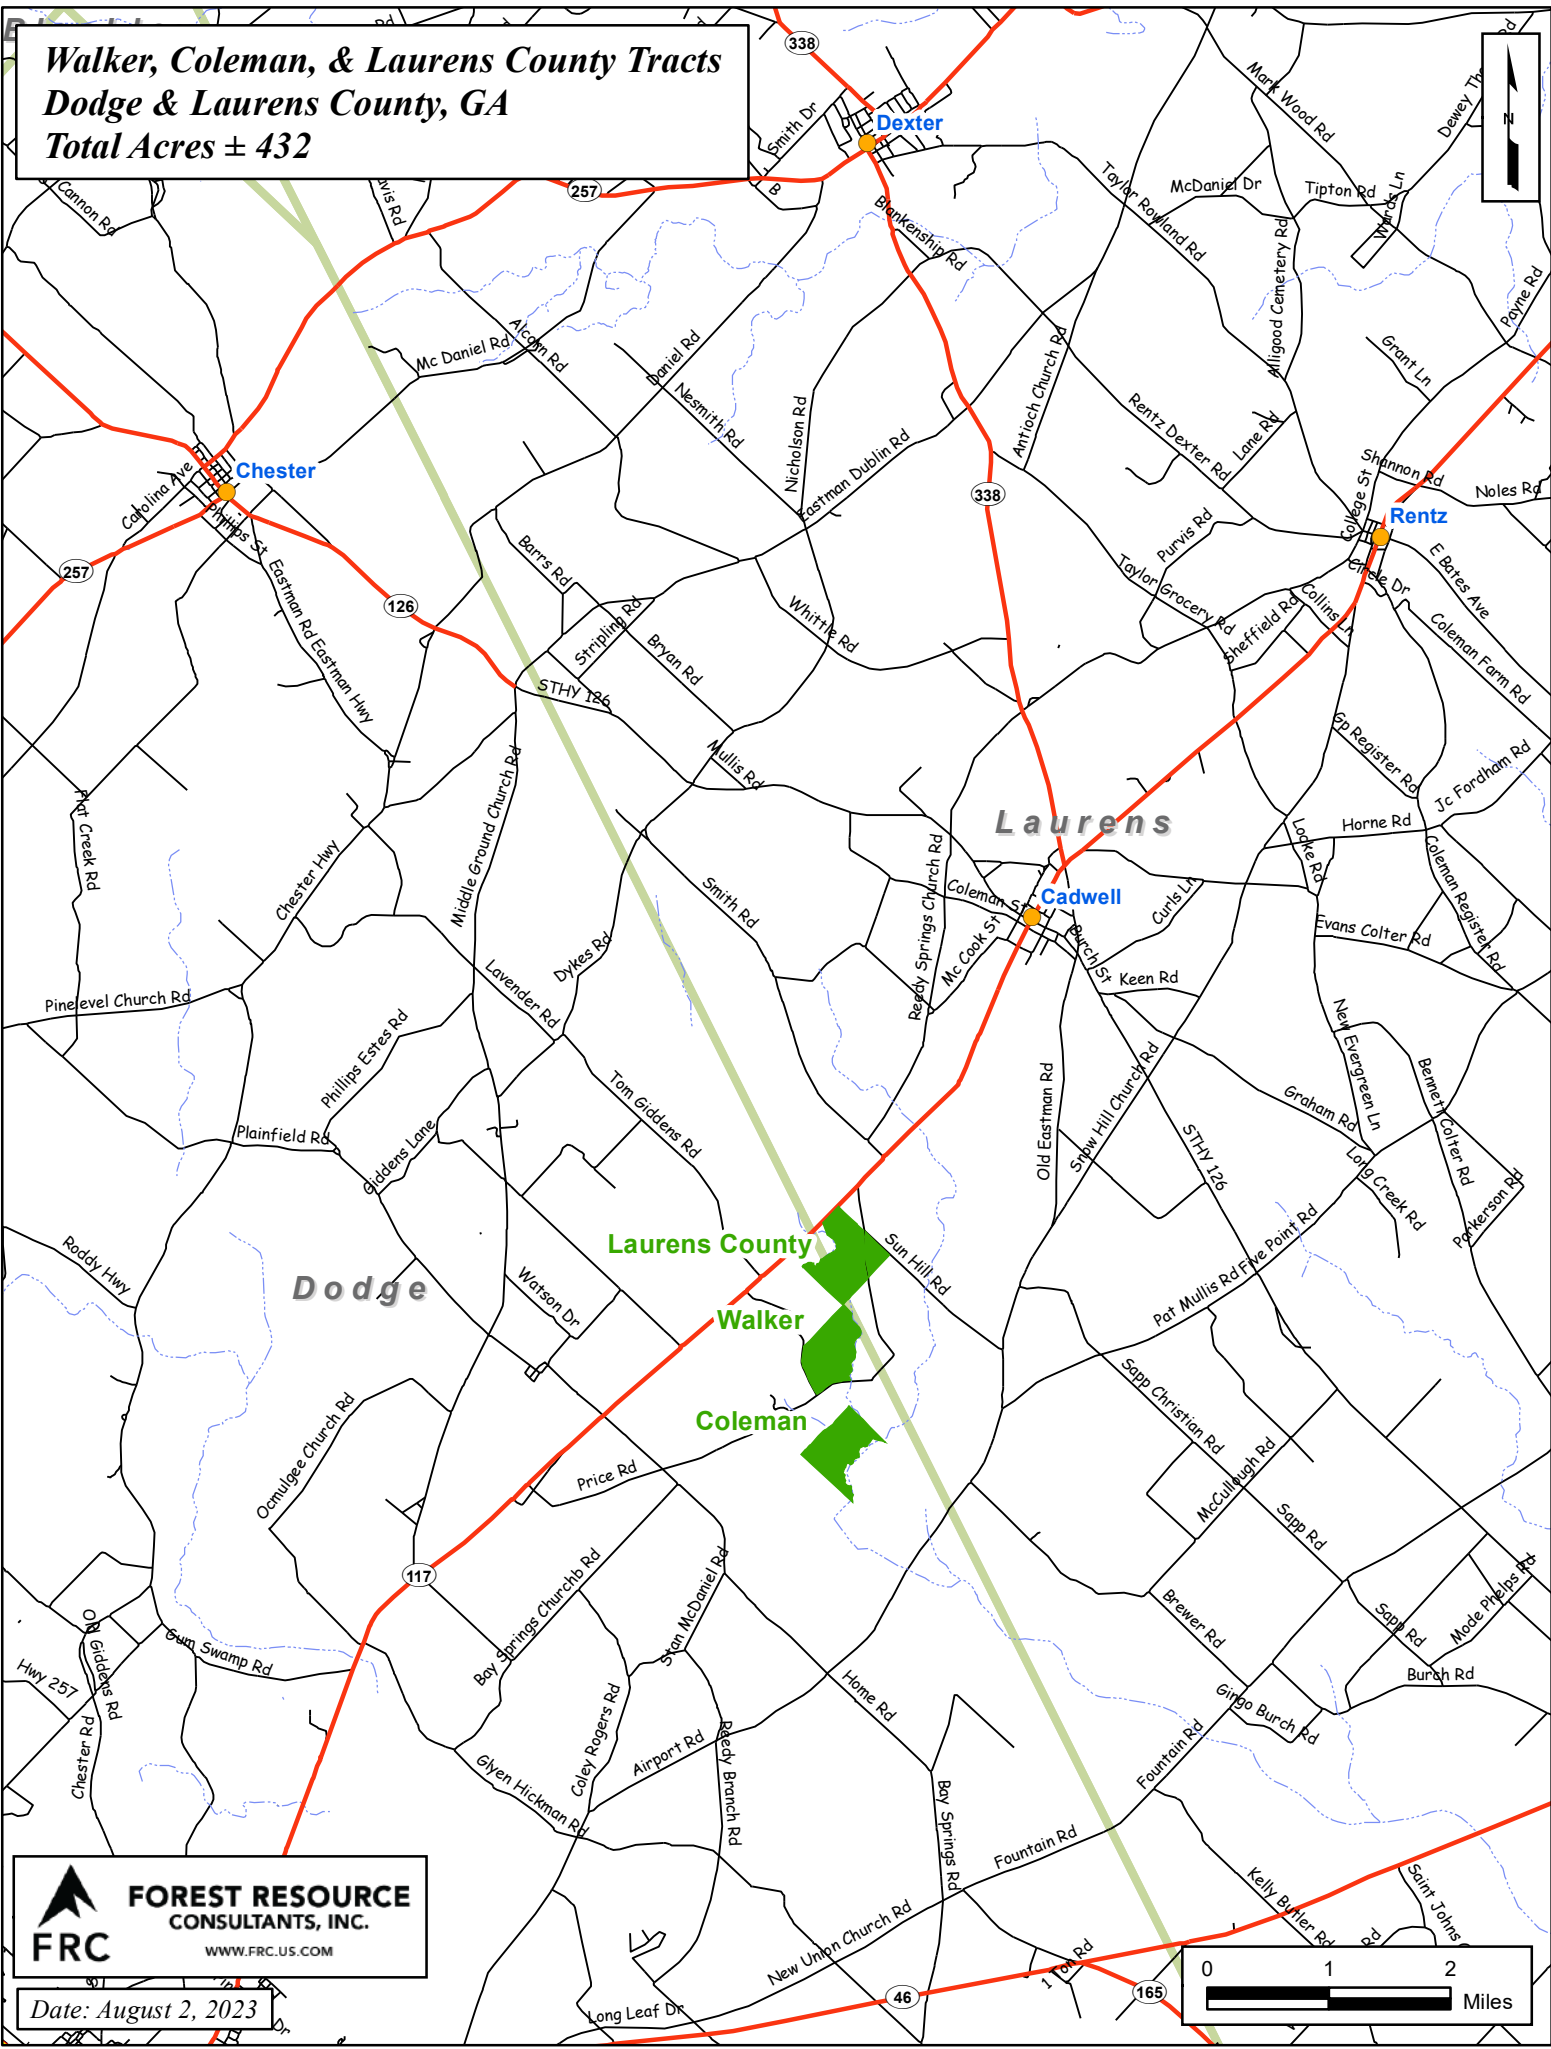

Walker, Coleman, & Laurens County Tracts
Dodge & Laurens County, GA
Total Acres ± 432

 **FOREST RESOURCE CONSULTANTS, INC.**
WWW.FRC.US.COM

Date: August 2, 2023