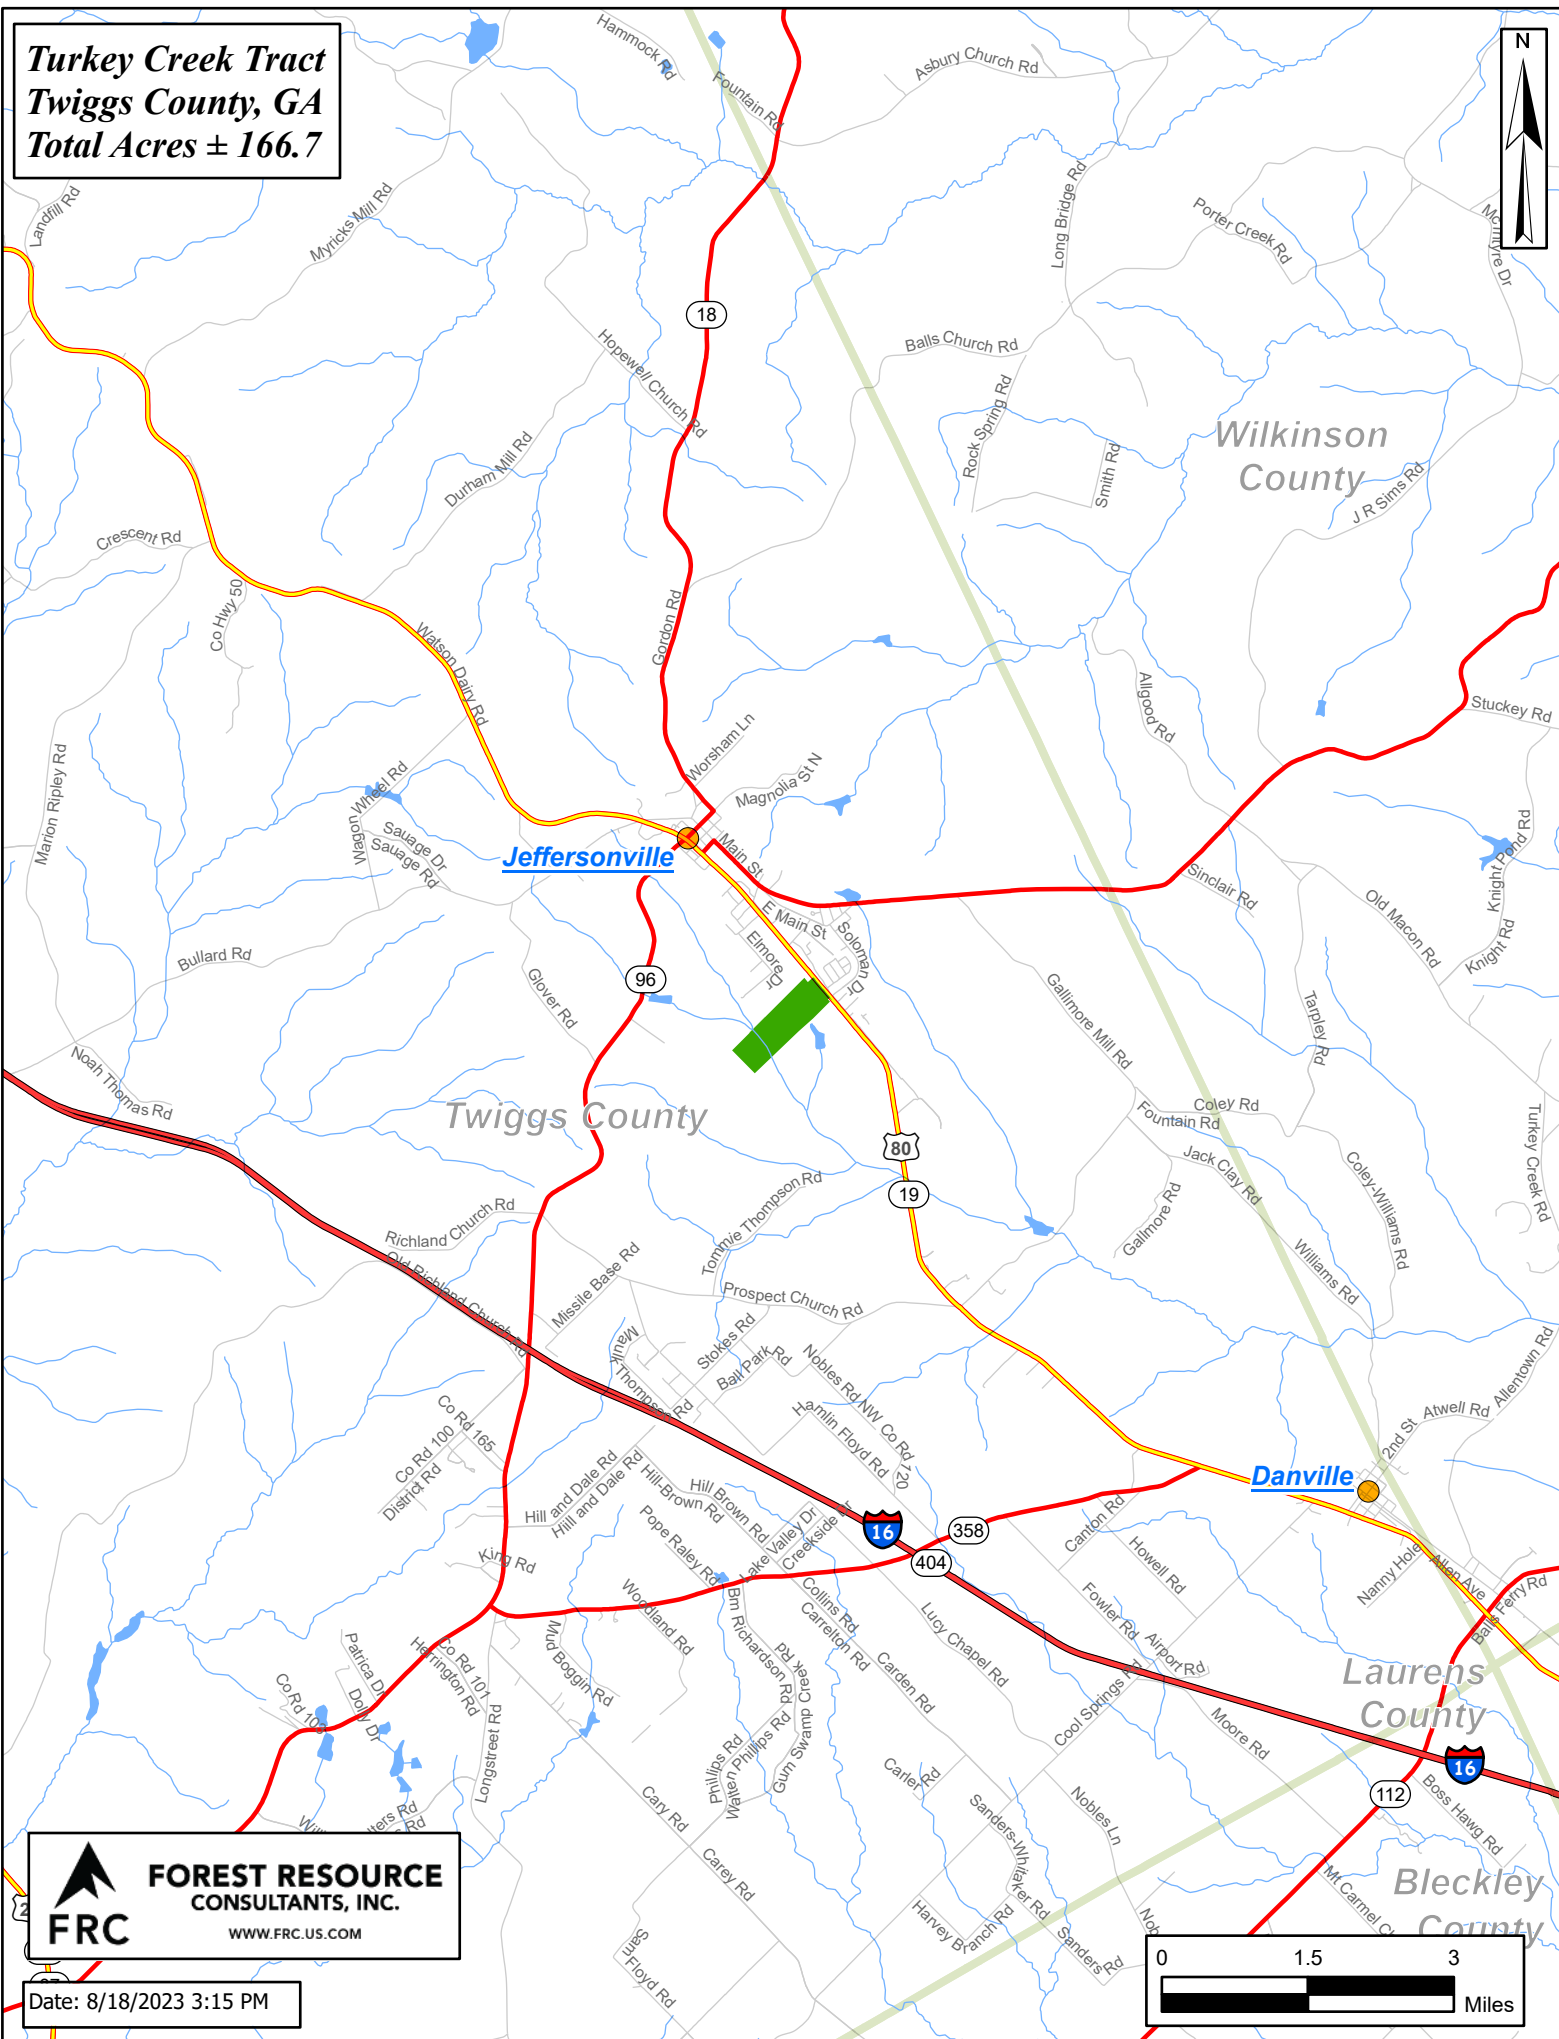

Turkey Creek Tract
Twiggs County, GA
Total Acres ± 166.7

 **FOREST RESOURCE CONSULTANTS, INC.**
WWW.FRC.US.COM

Date: 8/18/2023 3:15 PM