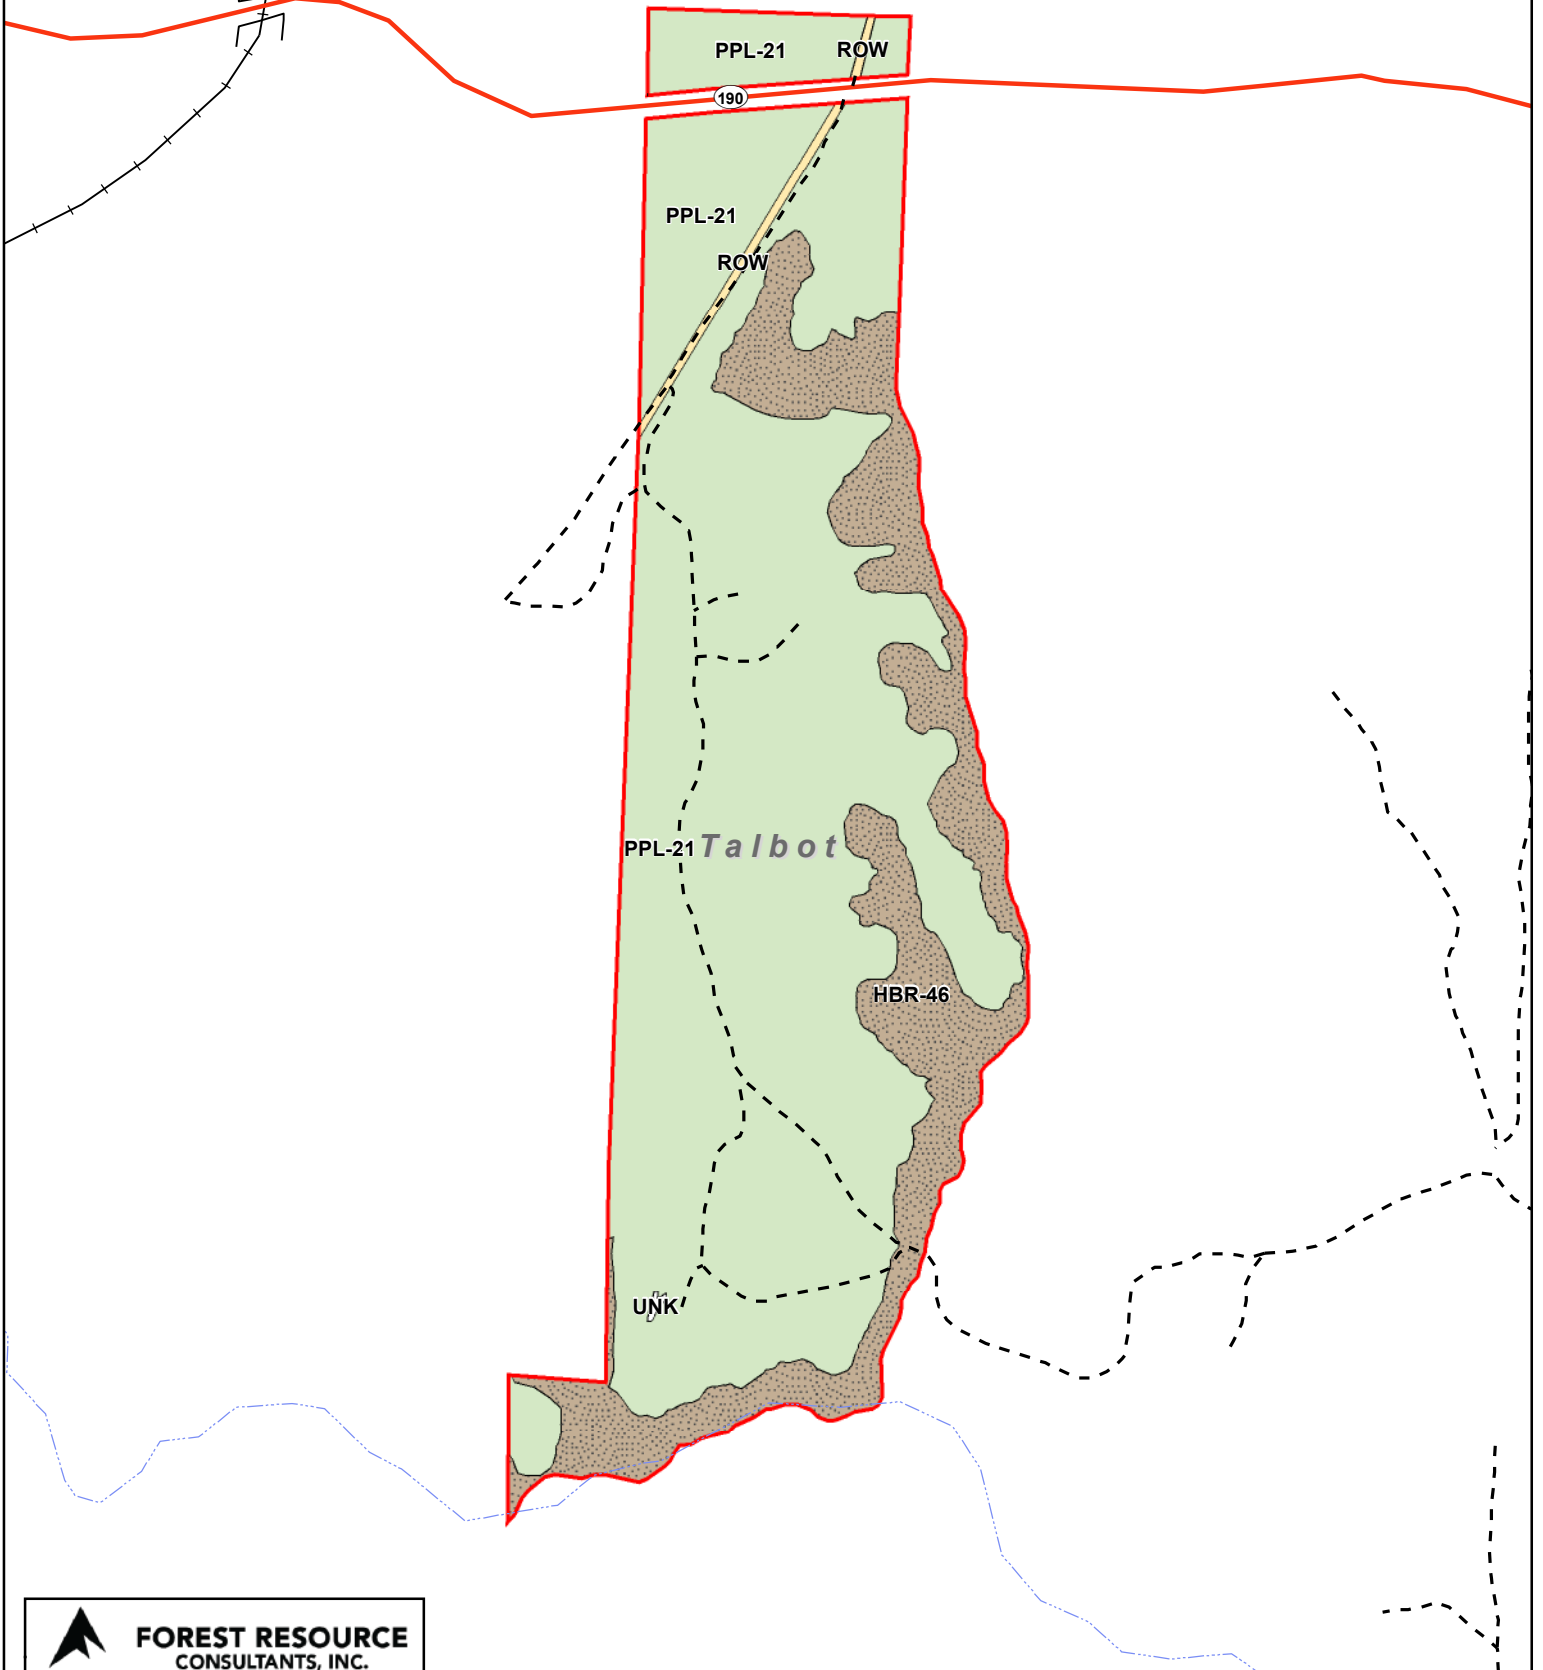

**Scenic Heights Tract**  
**195.3 Acres**  
**Talbot County, GA**

Meriwet

**Legend**

- Planted Pine Pmrch
- Transmission Line/ROW
- Hardwood Branch
- Non-Forest

PPL-21 Talbot

HBR-46

UNK

**FOREST RESOURCE**  
**CONSULTANTS, INC.**  
WWW.FRC.US.COM