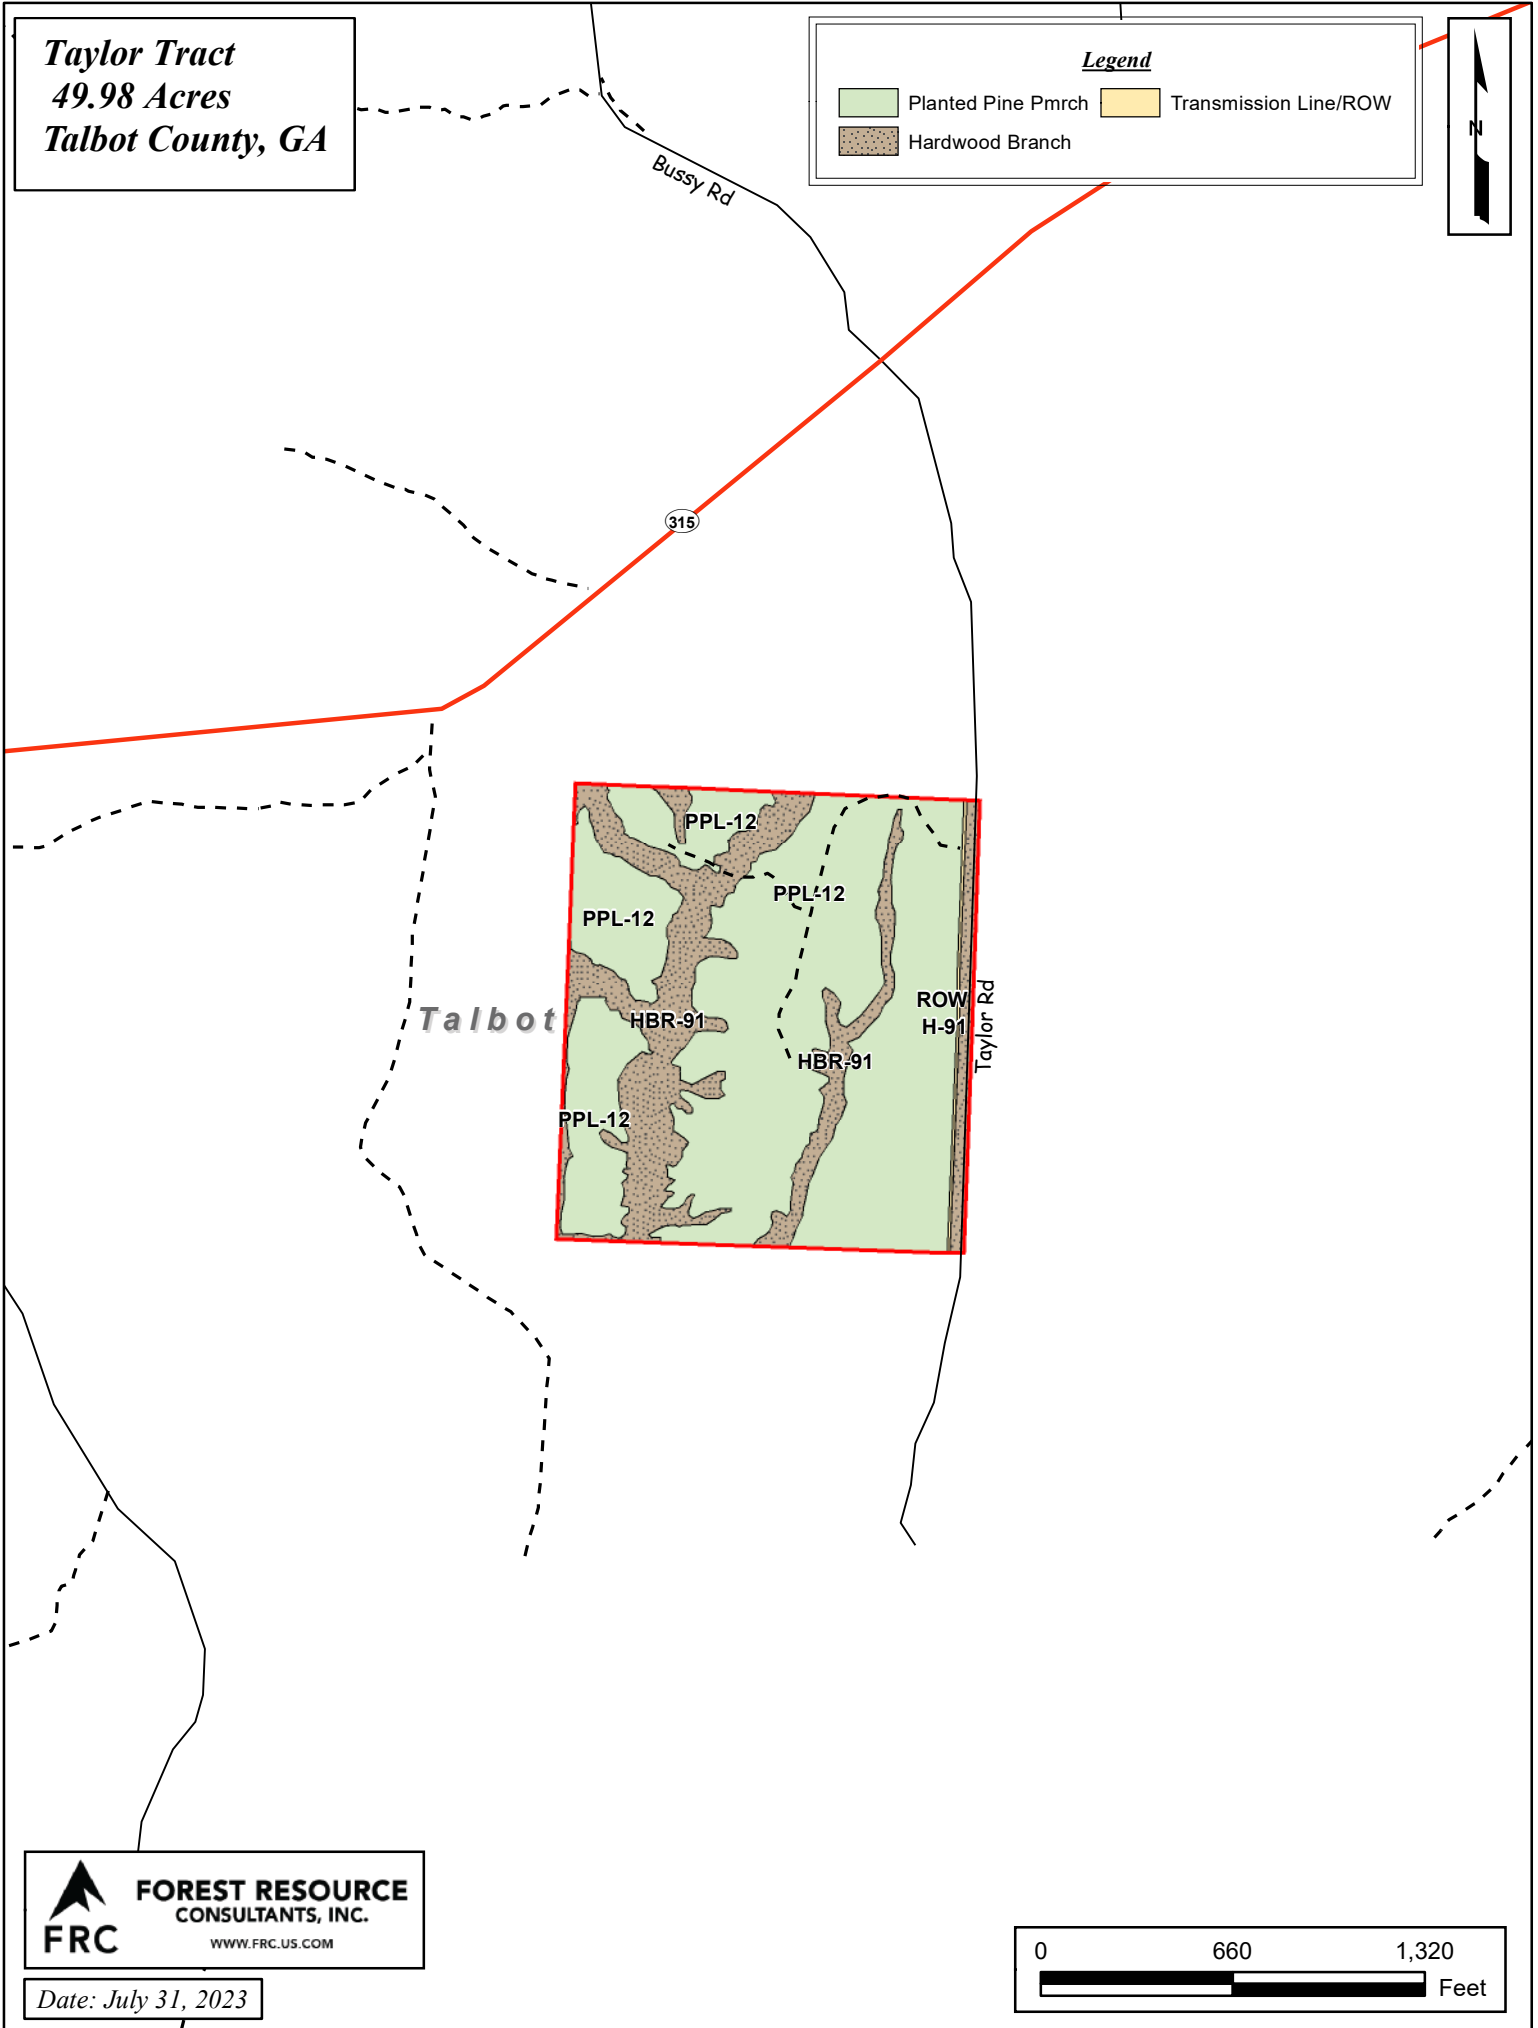

Taylor Tract
49.98 Acres
Talbot County, GA

Legend

	Planted Pine Pmrch		Transmission Line/ROW
	Hardwood Branch		

 **FOREST RESOURCE**
CONSULTANTS, INC.
WWW.FRC.US.COM

Date: July 31, 2023