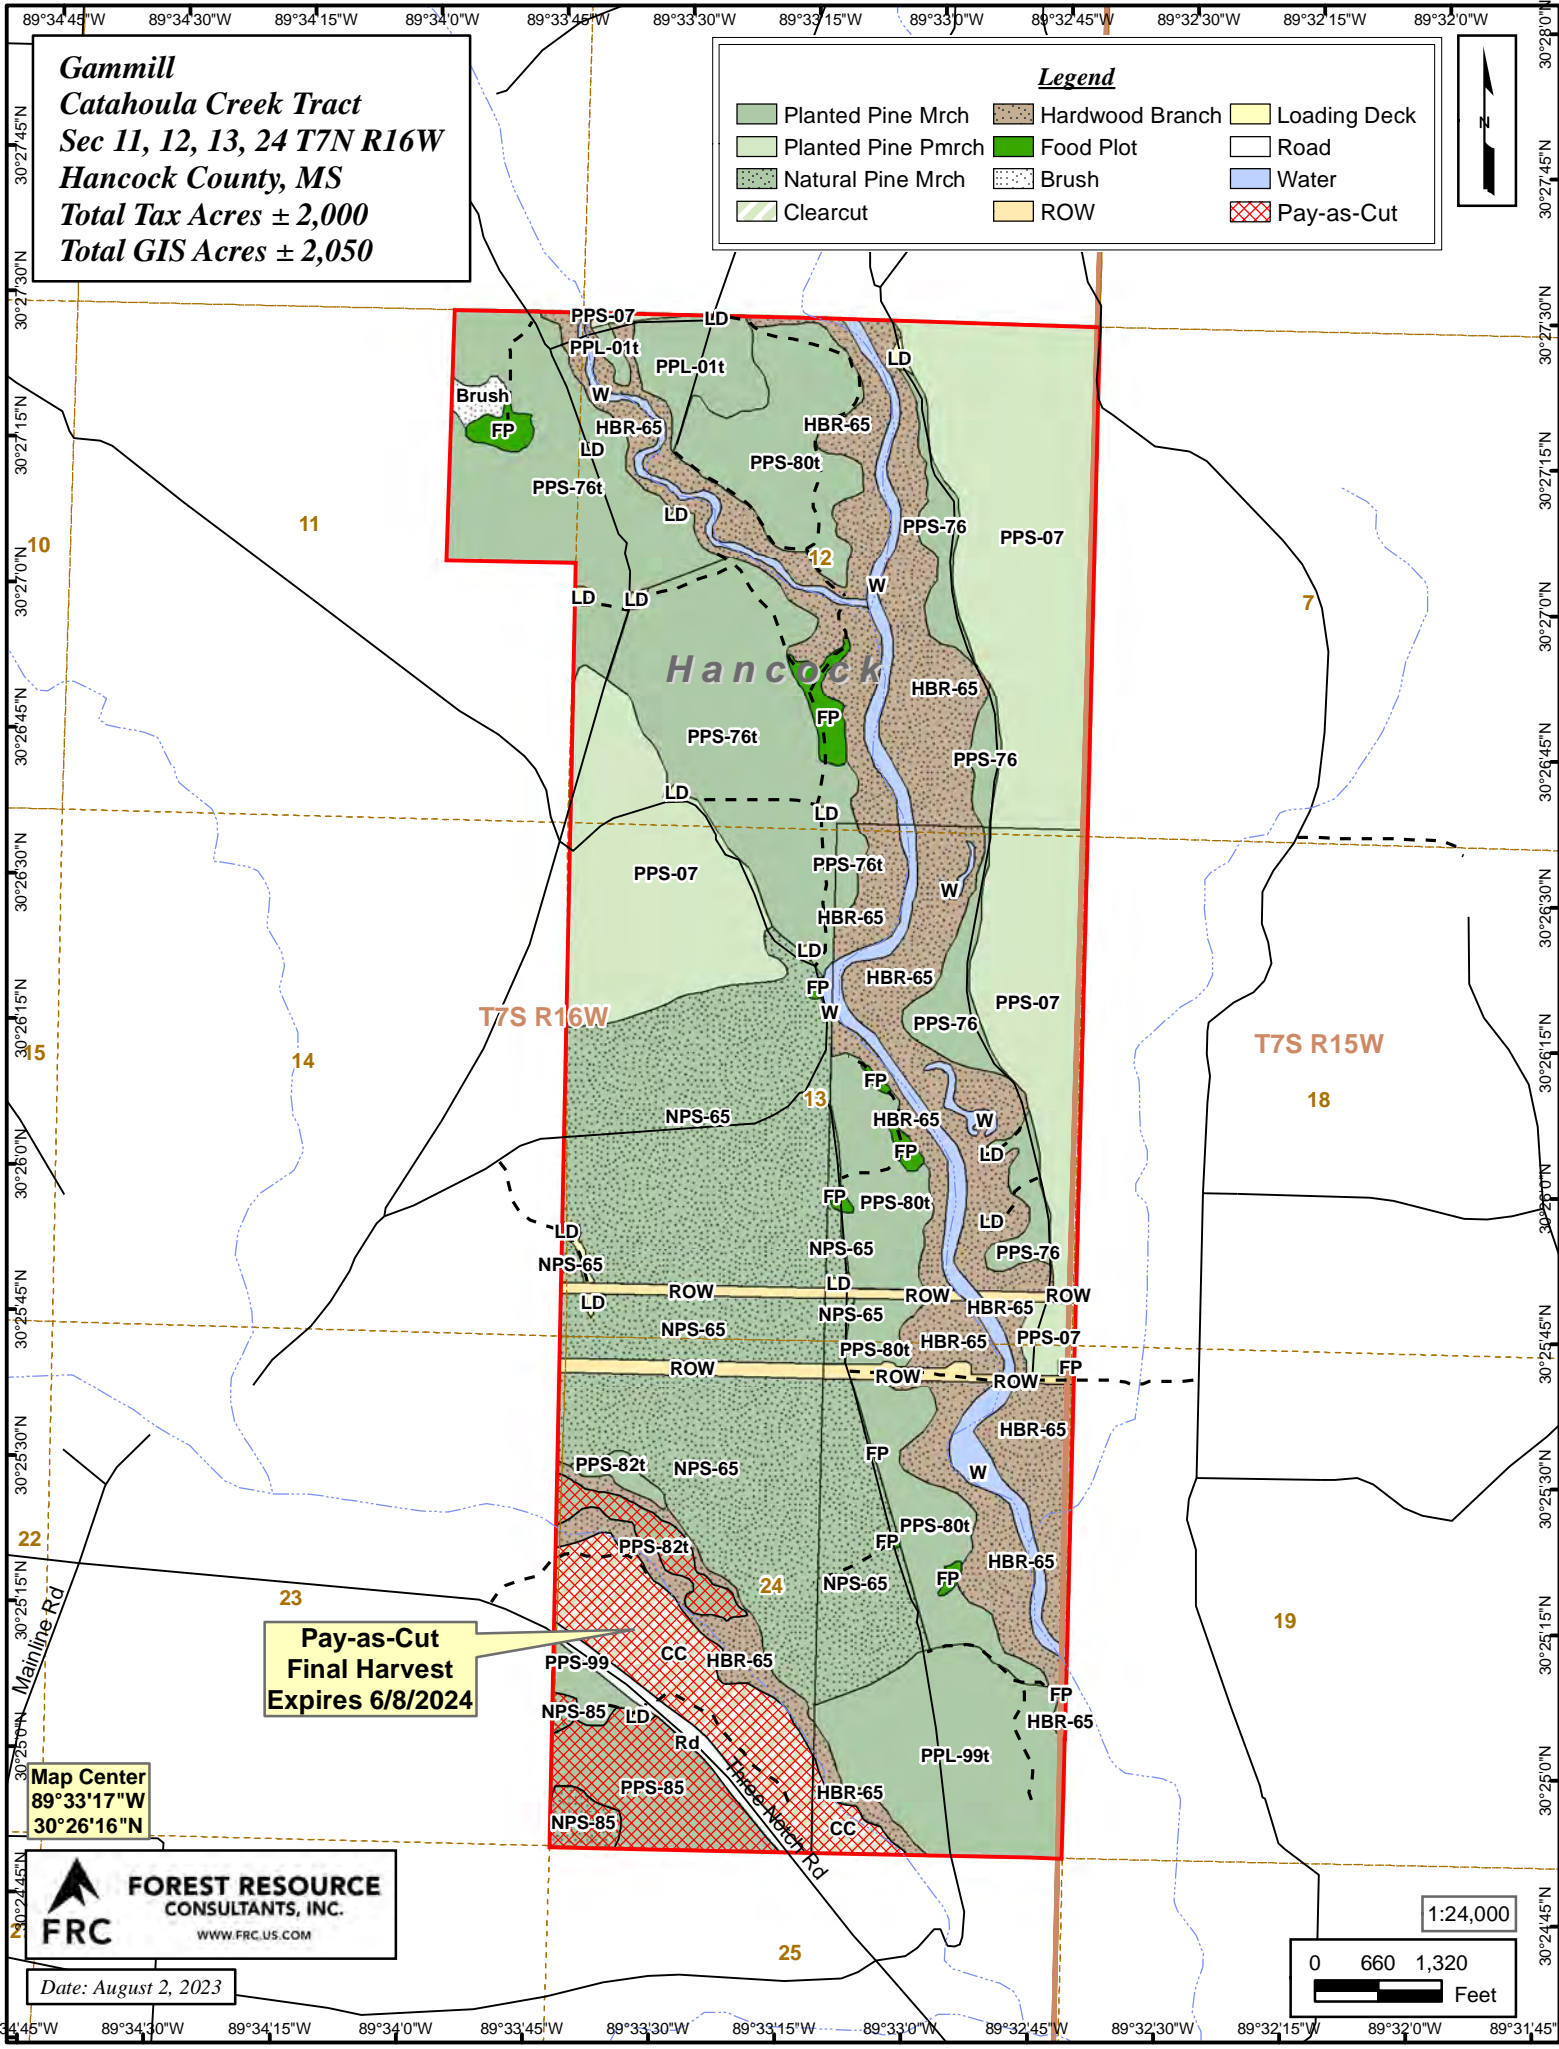

Gammill
Catahoula Creek Tract
Sec 11, 12, 13, 24 T7N R16W
Hancock County, MS
Total Tax Acres ± 2,000
Total GIS Acres ± 2,050

Legend

Pay-as-Cut
Final Harvest
Expires 6/8/2024

Map Center
89°33'17"W
30°26'16"N

FOREST RESOURCE CONSULTANTS, INC.
 WWW.FRC.US.COM

Date: August 2, 2023

1:24,000

0 660 1,320 Feet