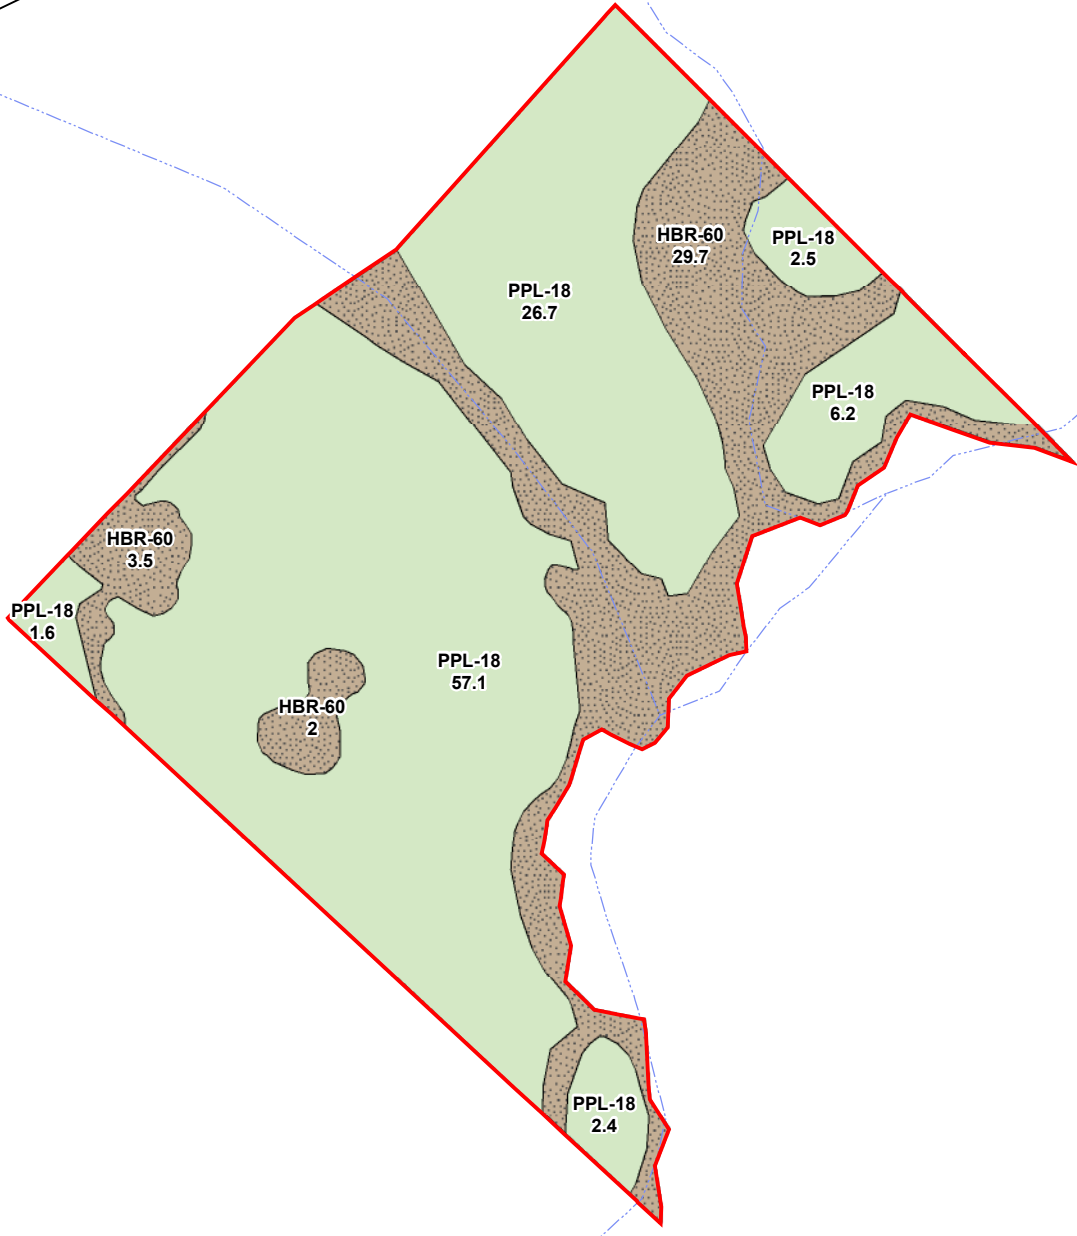

**Coleman Tract**  
**Dodge County, GA**  
**Total Acres ± 131.77**

**Legend**

- Planted Pine Pmrch
- Hardwood Branch

Walker  
Coleman Cemetery Rd  
Coleman Rd

Dodge

**FOREST RESOURCE CONSULTANTS, INC.**  
WWW.FRC.US.COM