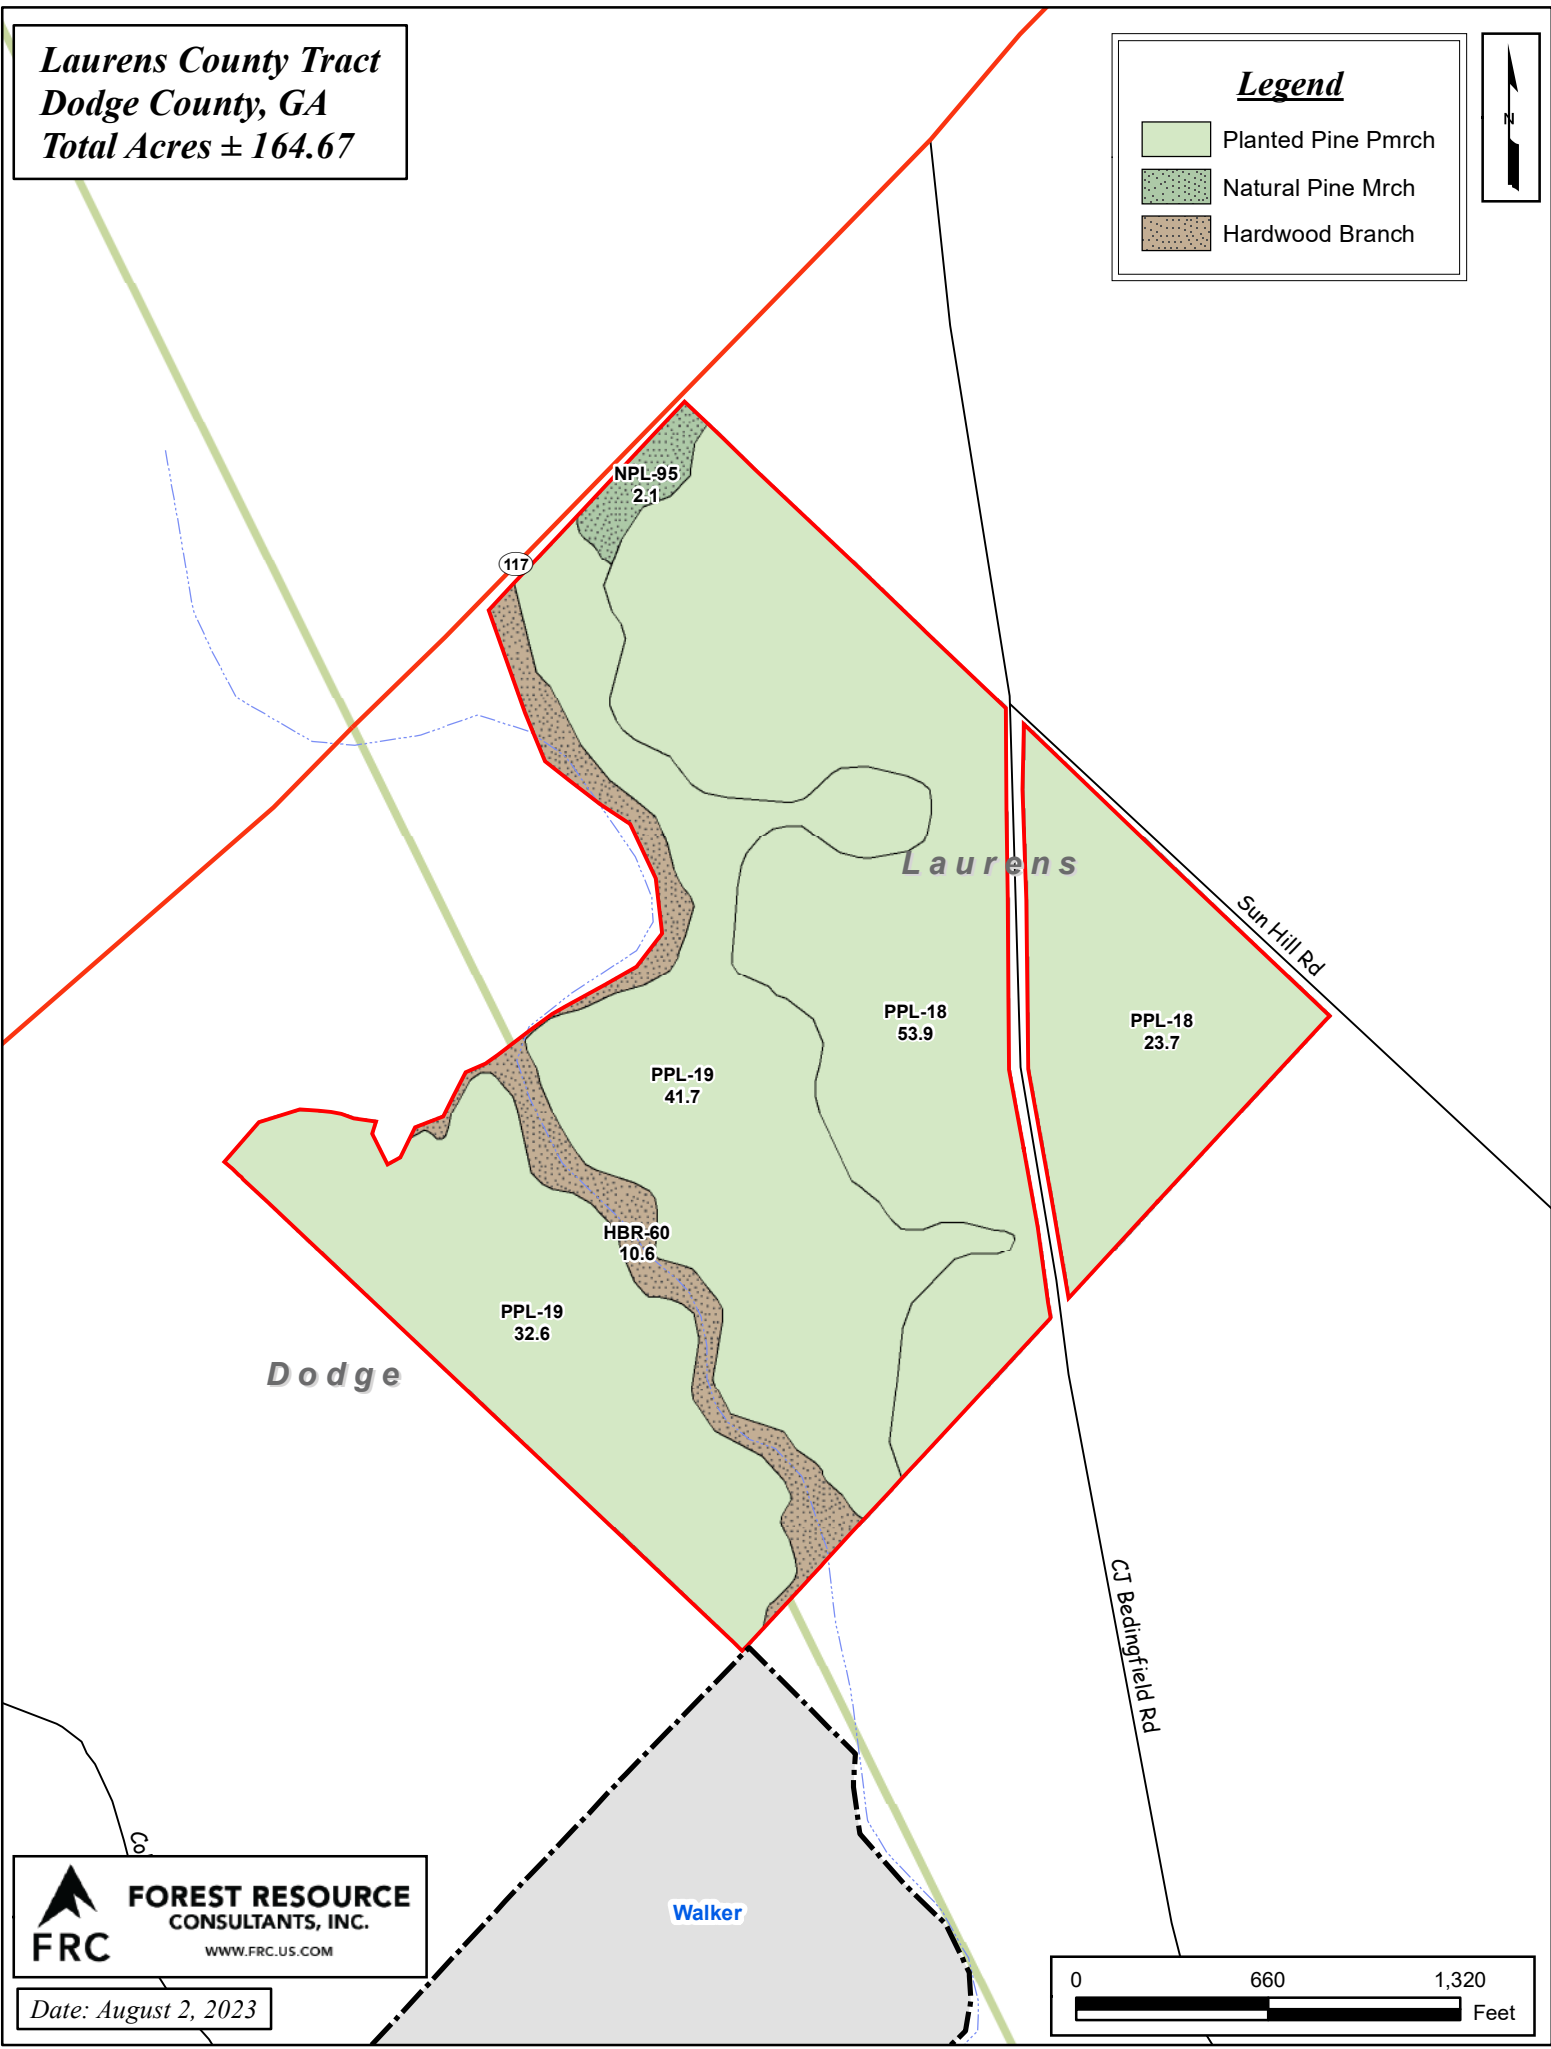

Laurens County Tract
Dodge County, GA
Total Acres ± 164.67

Legend

-  Planted Pine Pmrch
-  Natural Pine Mrch
-  Hardwood Branch

 **FOREST RESOURCE CONSULTANTS, INC.**
WWW.FRC.US.COM

Date: August 2, 2023